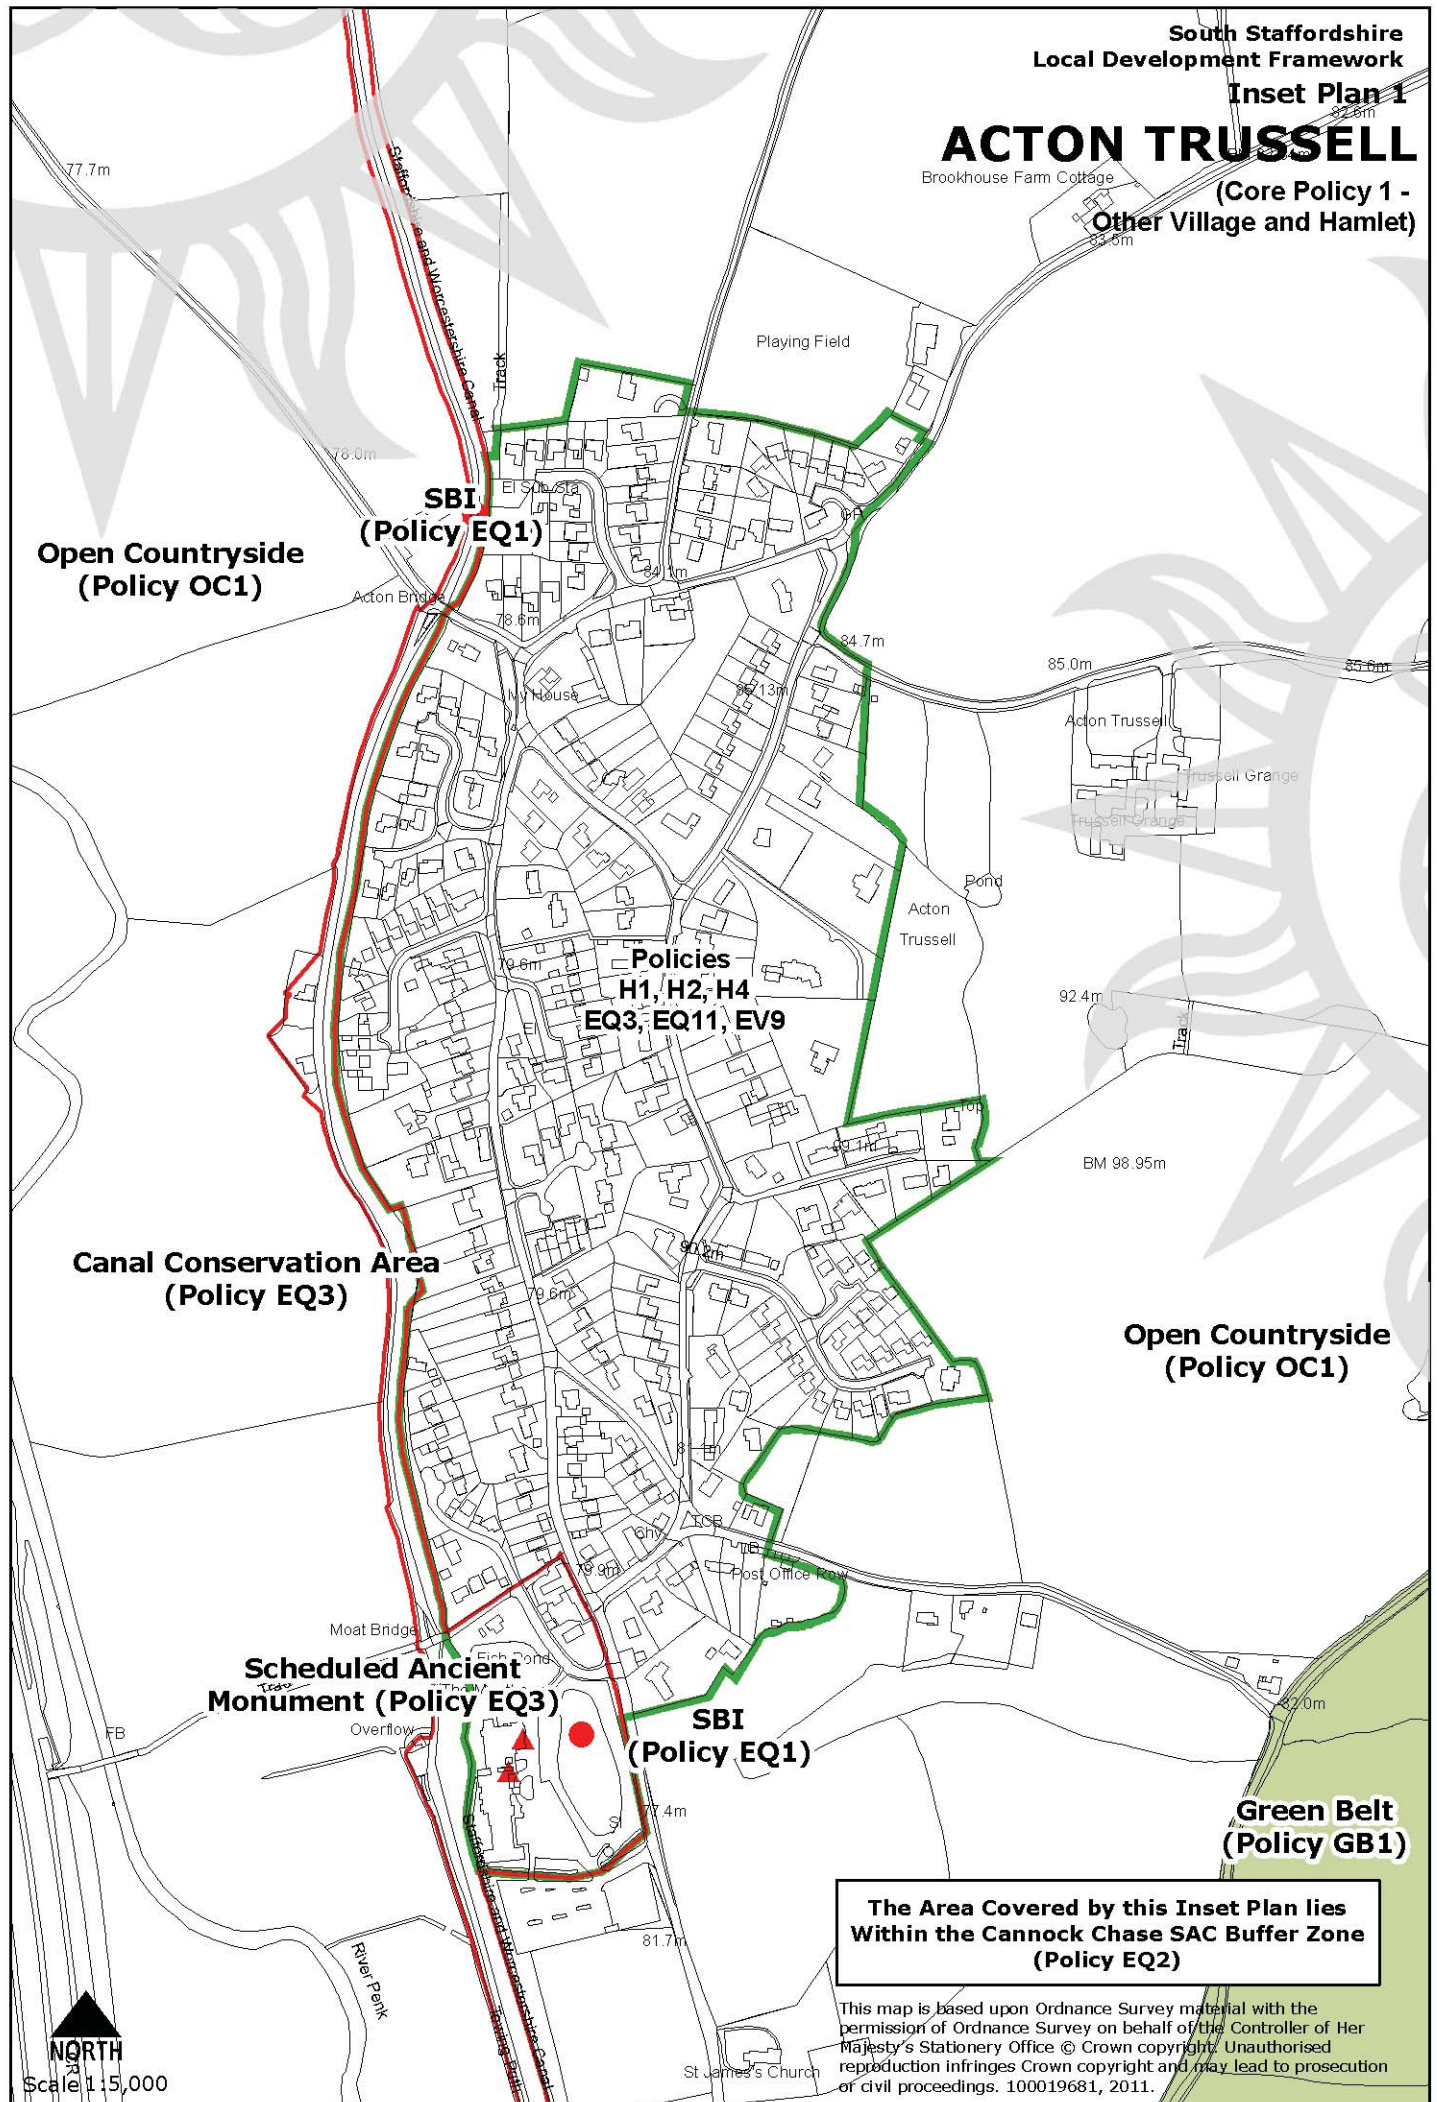

ACTON TRUSSELL

Brookhouse Farm Cottage
(Core Policy 1 -
Other Village and Hamlet)

The Area Covered by this Inset Plan lies
Within the Cannock Chase SAC Buffer Zone
(Policy EQ2)

This map is based upon Ordnance Survey material with the permission of Ordnance Survey on behalf of the Controller of Her Majesty's Stationery Office © Crown copyright. Unauthorised reproduction infringes Crown copyright and may lead to prosecution or civil proceedings. 100019681, 2011.

NORTH
Scale 1:5,000

St James's Church