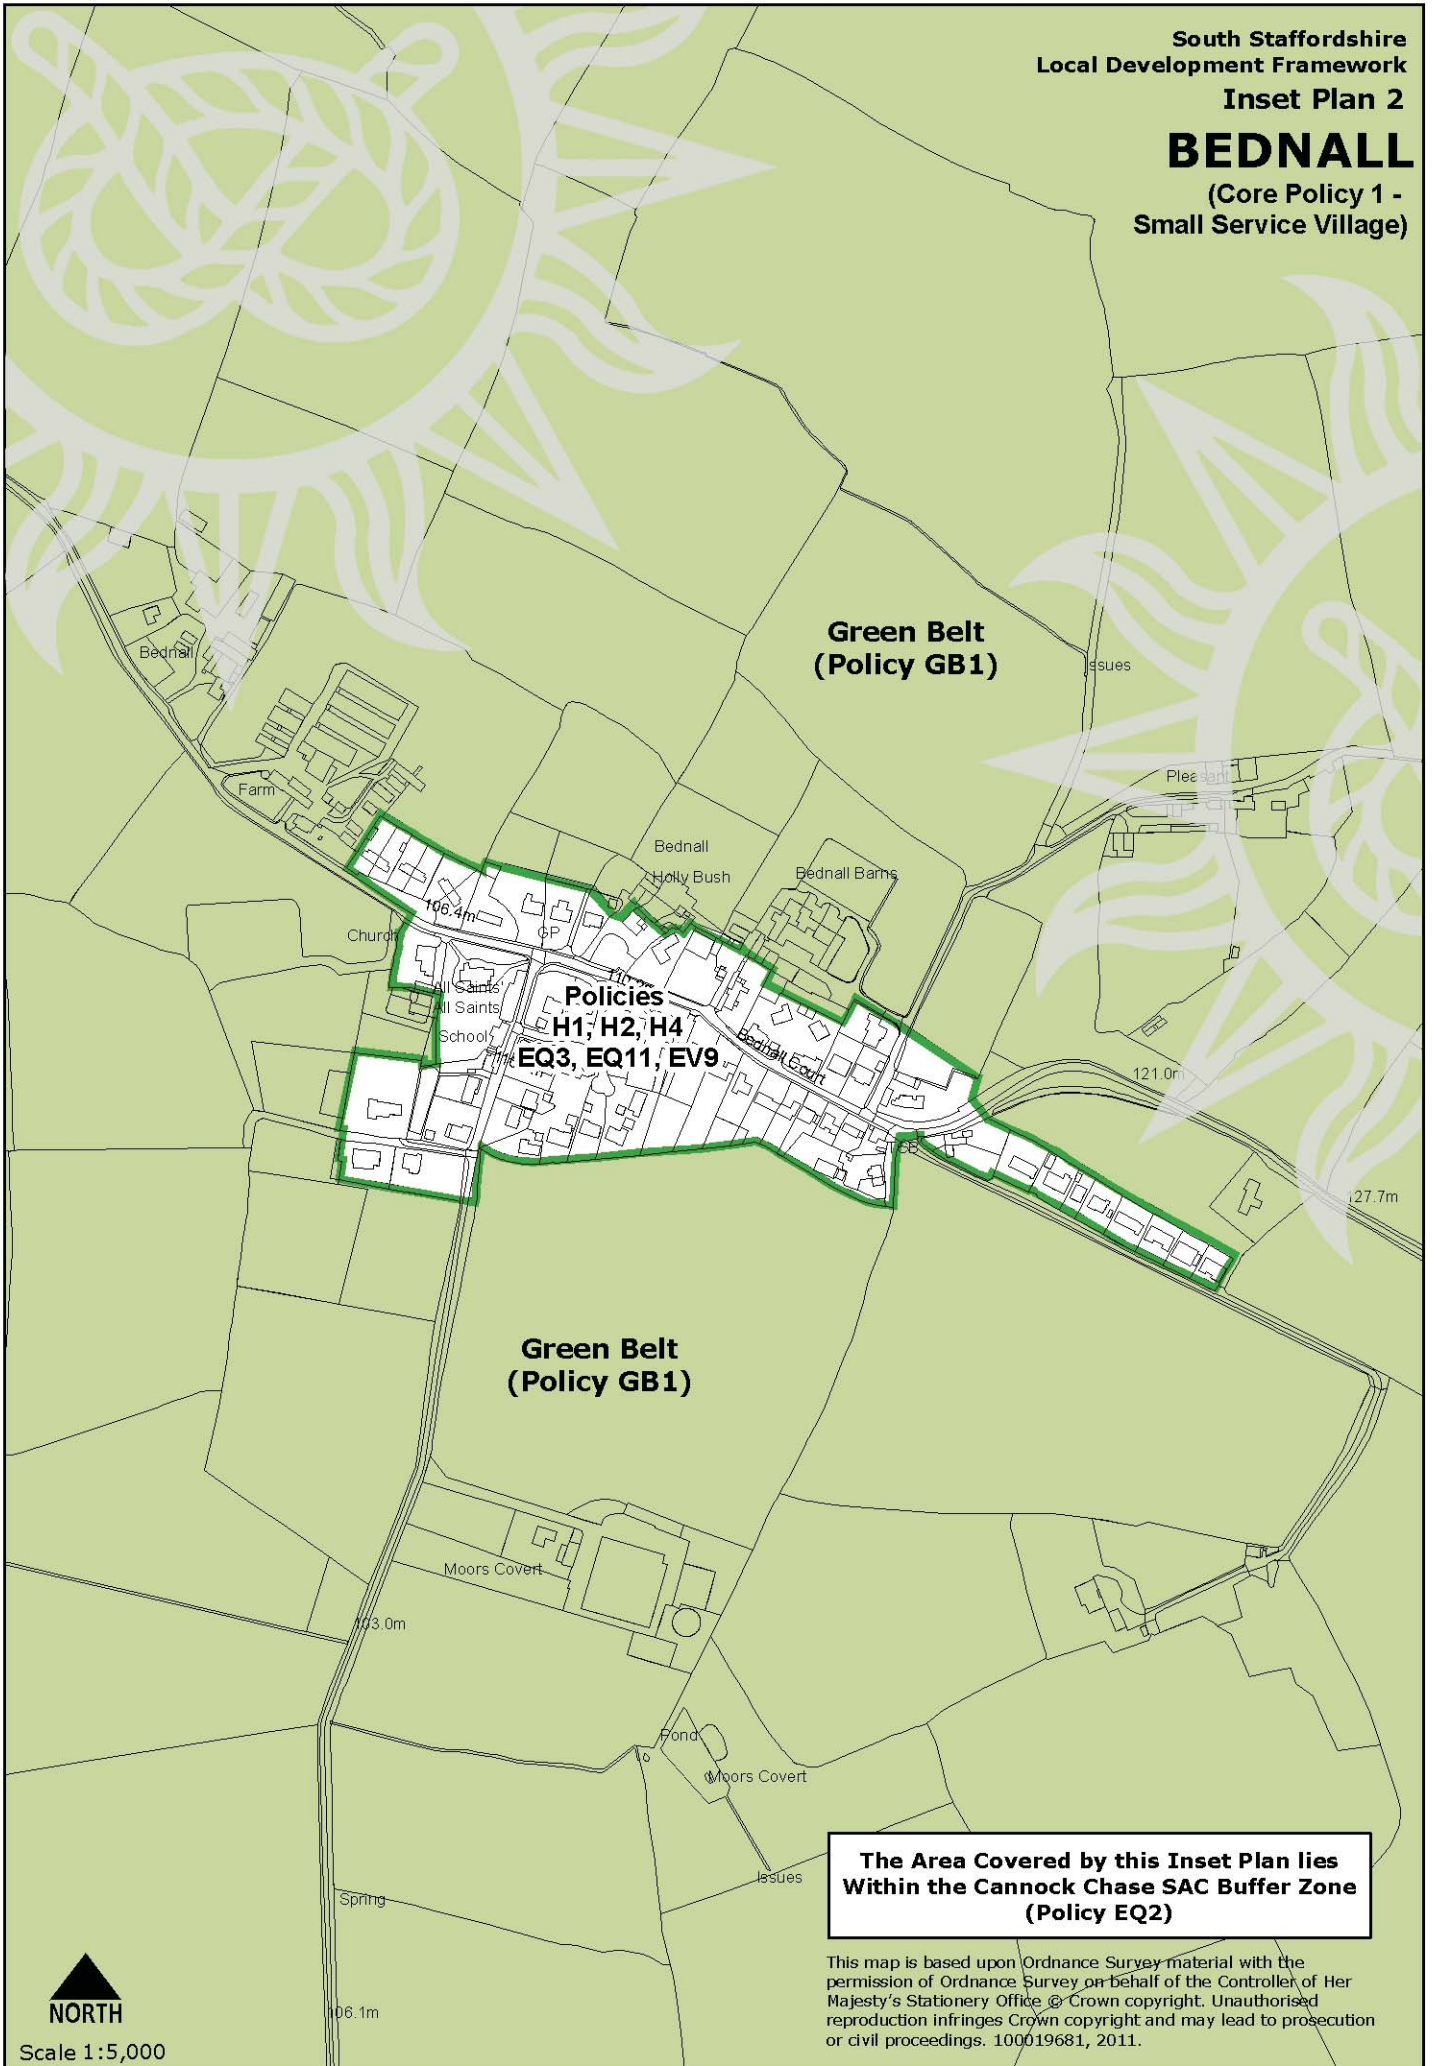

BEDNALL

(Core Policy 1 -
Small Service Village)

**The Area Covered by this Inset Plan lies
Within the Cannock Chase SAC Buffer Zone
(Policy EQ2)**

This map is based upon Ordnance Survey material with the permission of Ordnance Survey on behalf of the Controller of Her Majesty's Stationery Office © Crown copyright. Unauthorised reproduction infringes Crown copyright and may lead to prosecution or civil proceedings. 100019681, 2011.

NORTH

Scale 1:5,000