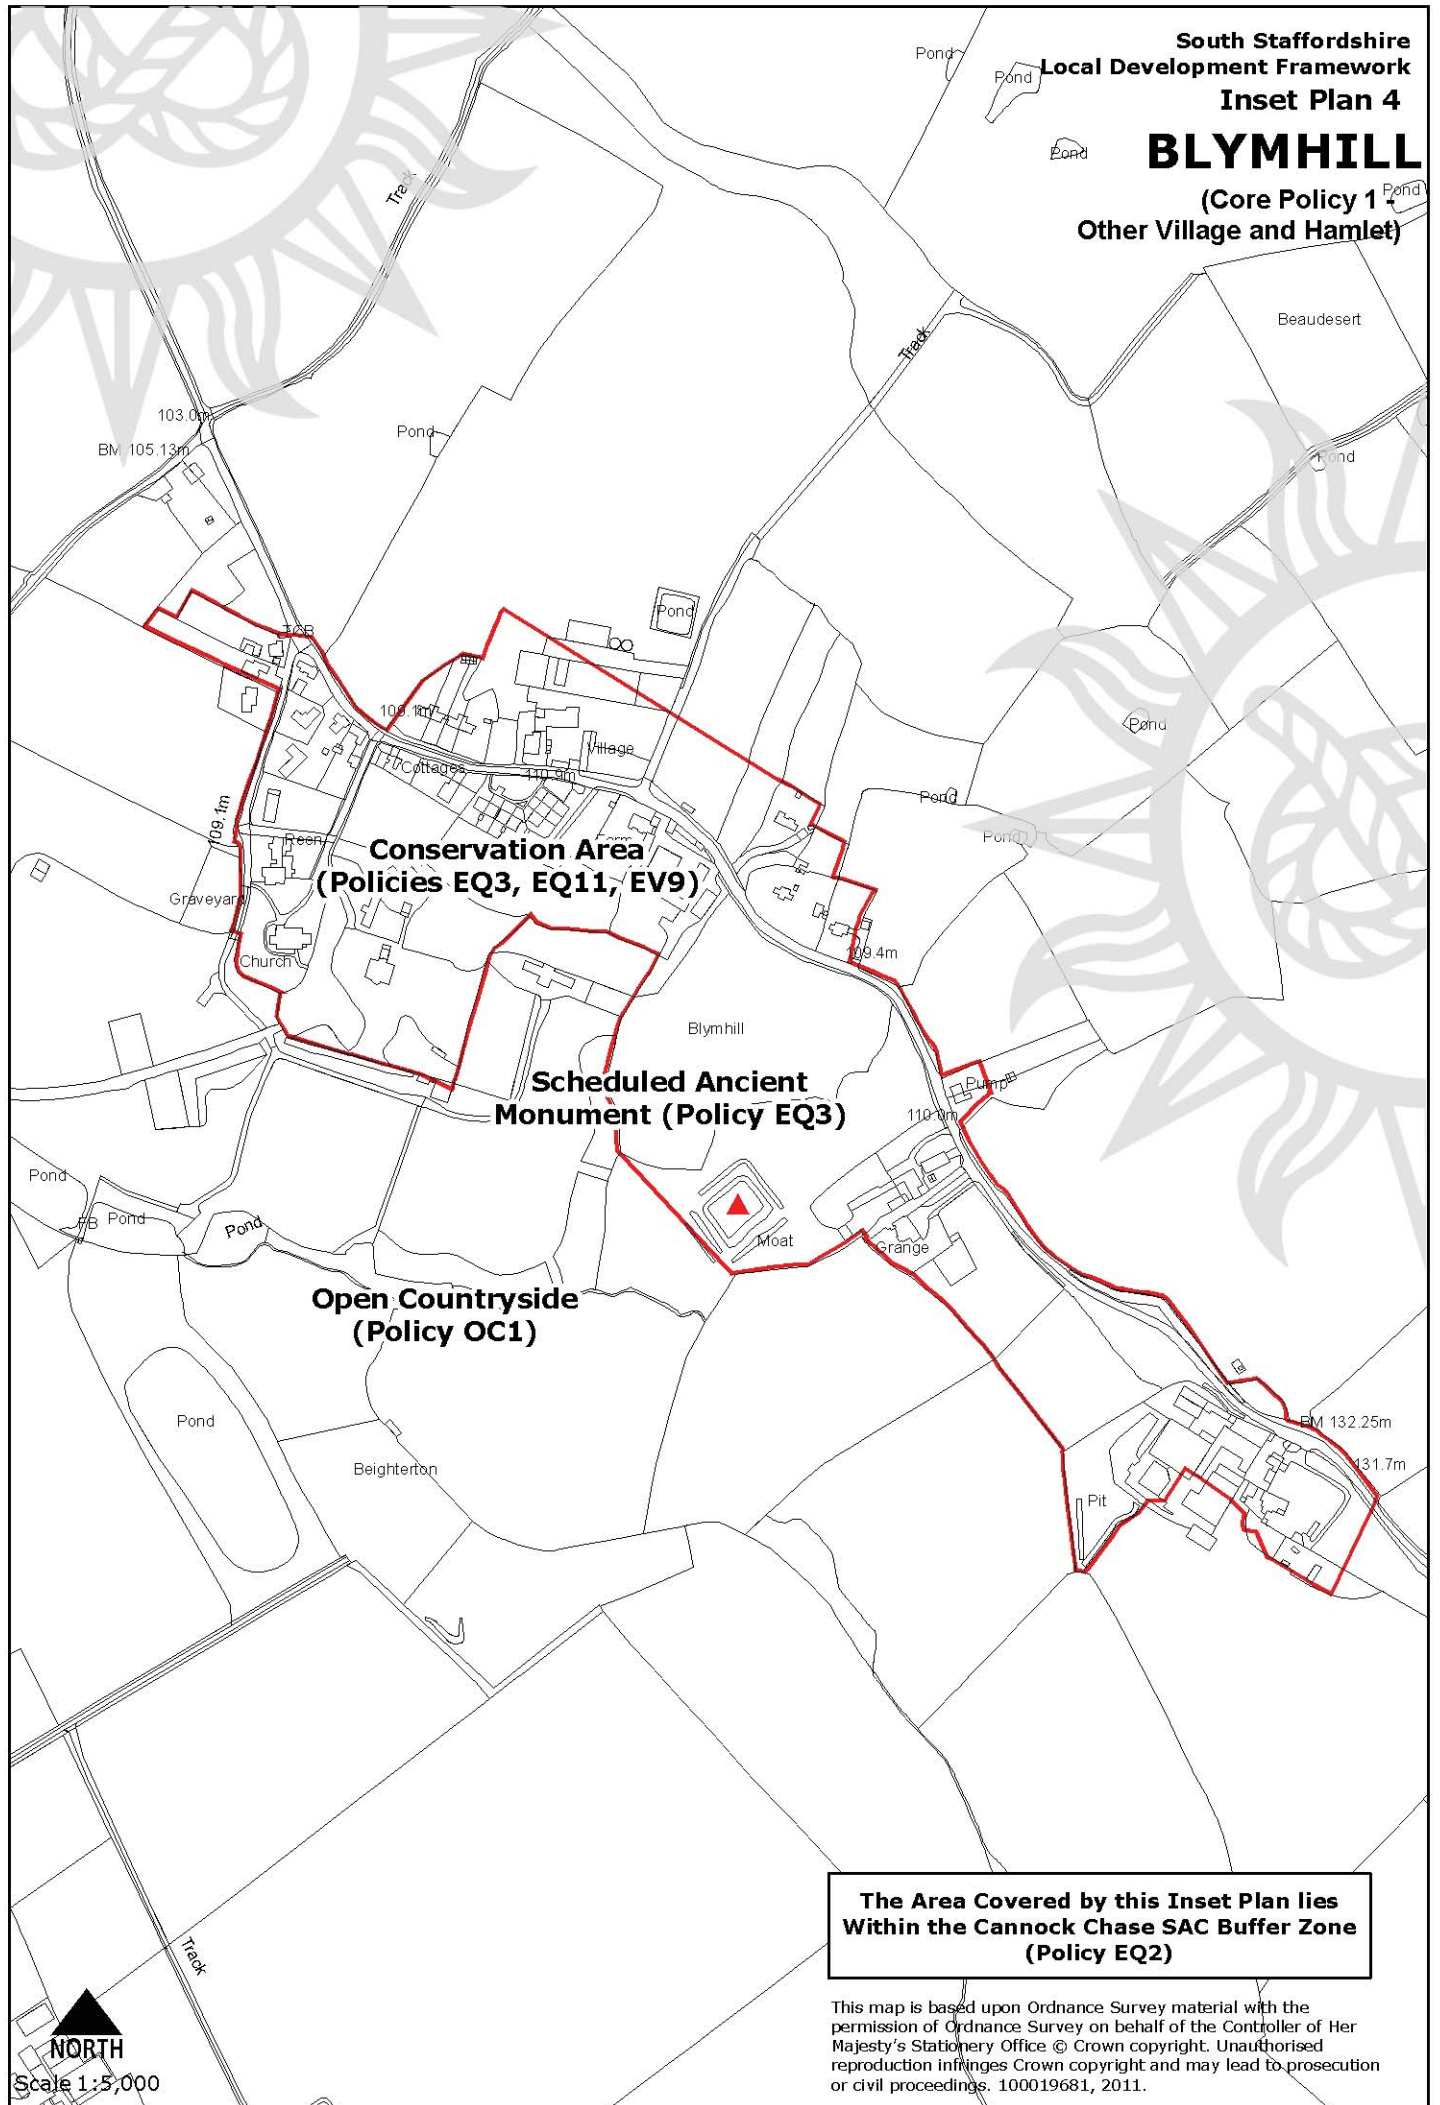

**South Staffordshire
Local Development Framework
Inset Plan 4
BLYMHILL
(Core Policy 1
Other Village and Hamlet)**

**The Area Covered by this Inset Plan lies
Within the Cannock Chase SAC Buffer Zone
(Policy EQ2)**

This map is based upon Ordnance Survey material with the permission of Ordnance Survey on behalf of the Controller of Her Majesty's Stationery Office © Crown copyright. Unauthorised reproduction infringes Crown copyright and may lead to prosecution or civil proceedings. 100019681, 2011.

NORTH
Scale 1:5,000