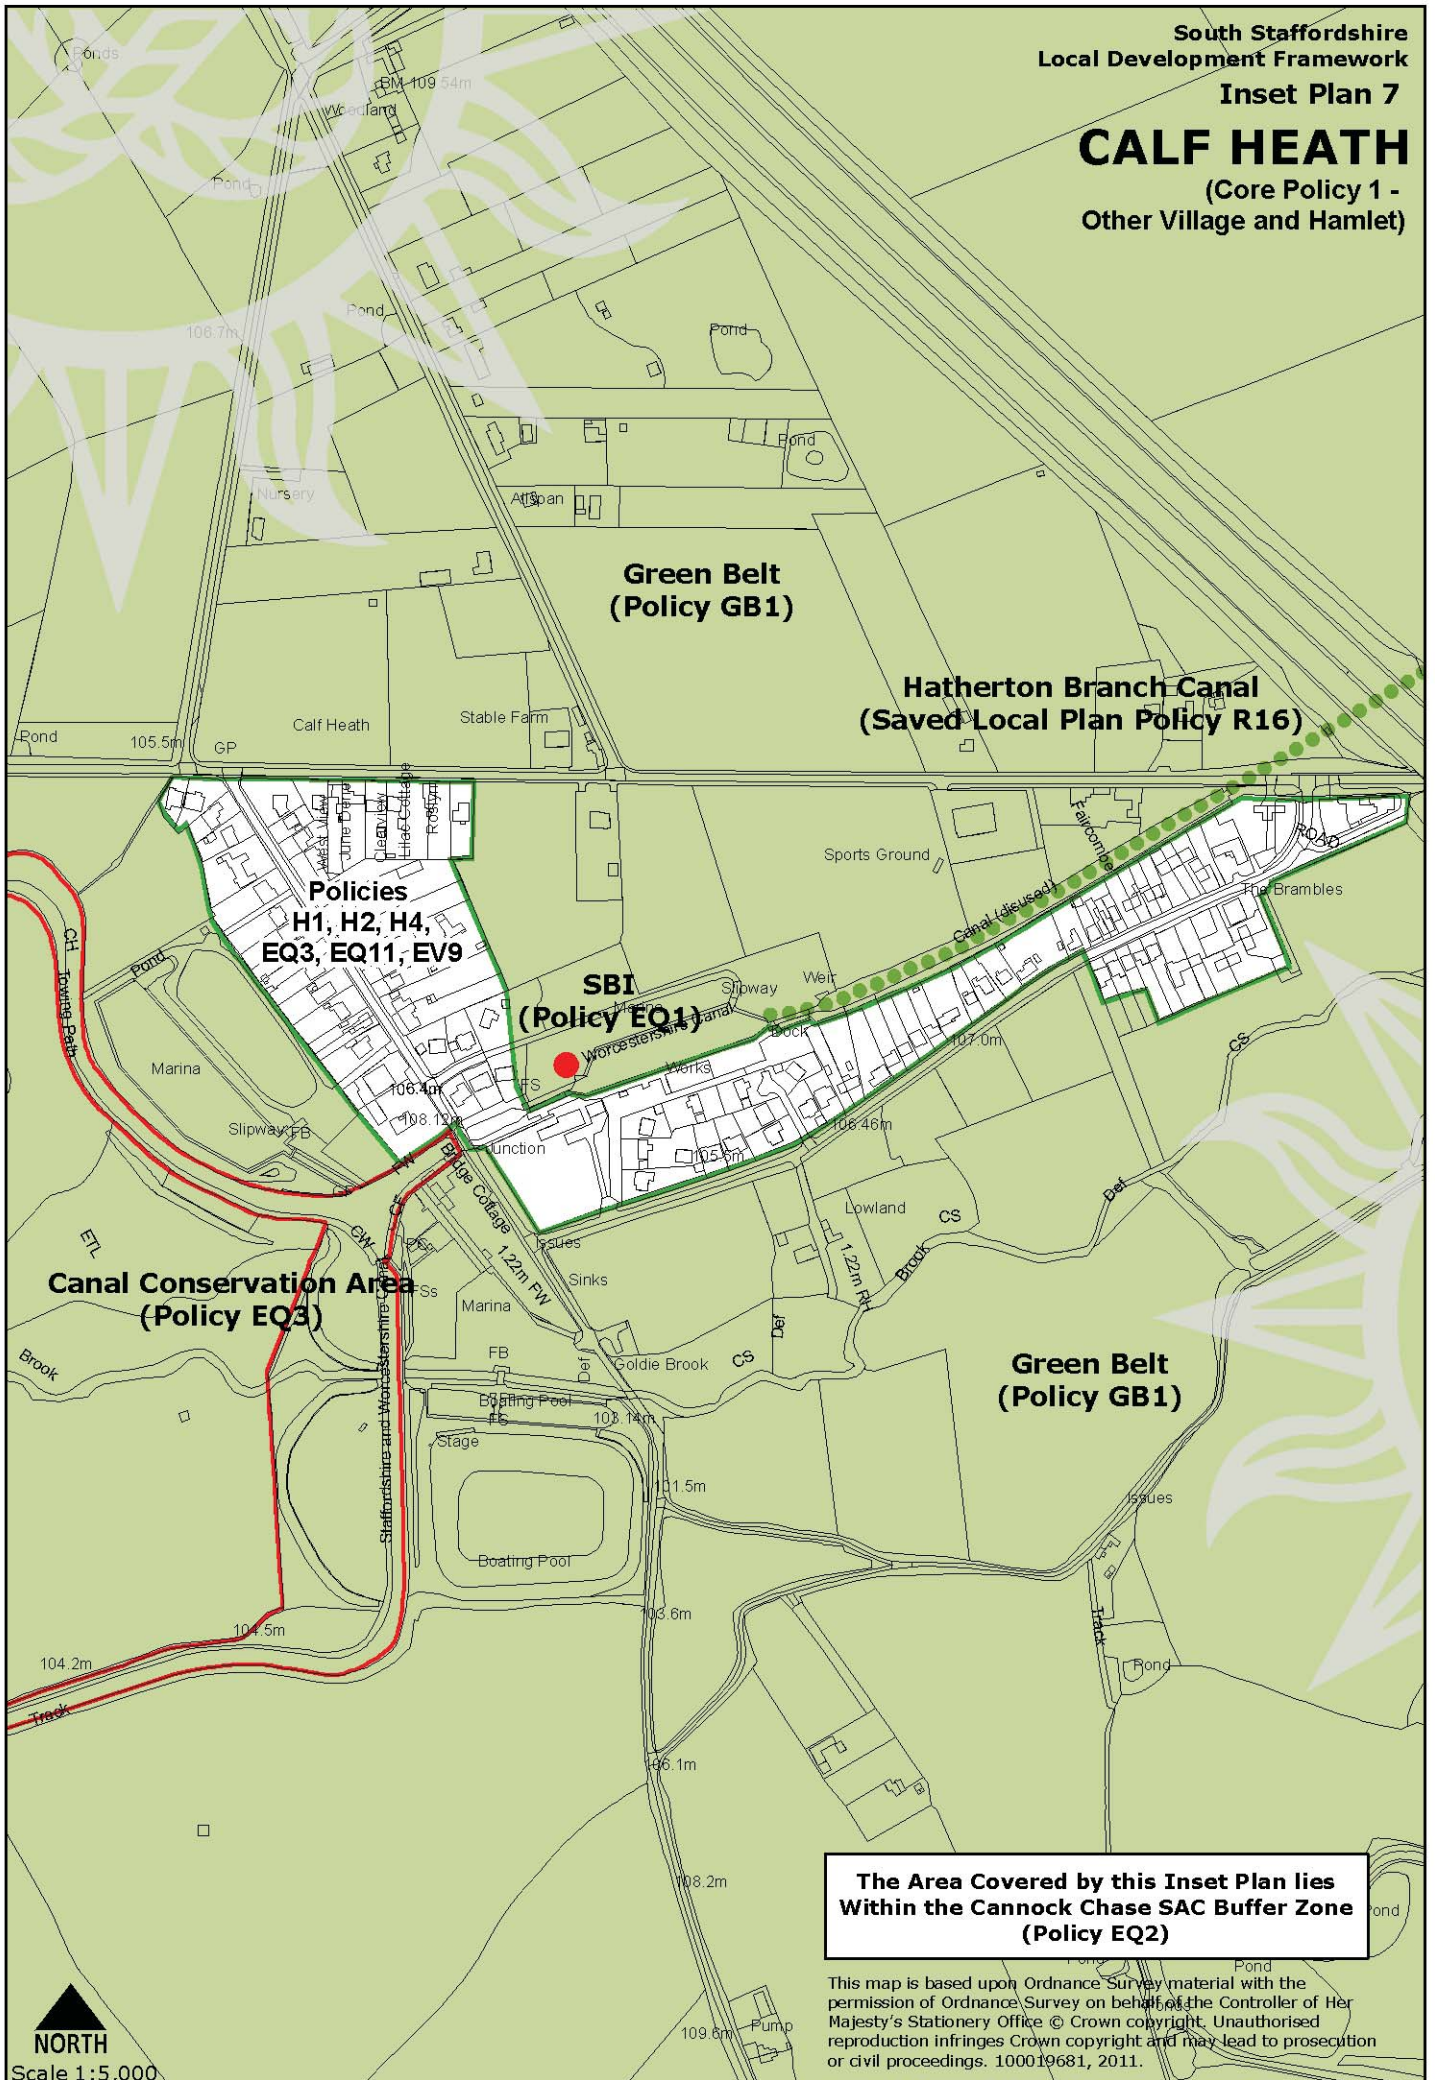

# CALF HEATH

(Core Policy 1 -  
Other Village and Hamlet)

**The Area Covered by this Inset Plan lies Within the Cannock Chase SAC Buffer Zone (Policy EQ2)**

This map is based upon Ordnance Survey material with the permission of Ordnance Survey on behalf of the Controller of Her Majesty's Stationery Office © Crown copyright. Unauthorised reproduction infringes Crown copyright and may lead to prosecution or civil proceedings. 100019681, 2011.

**NORTH**  
Scale 1:5,000