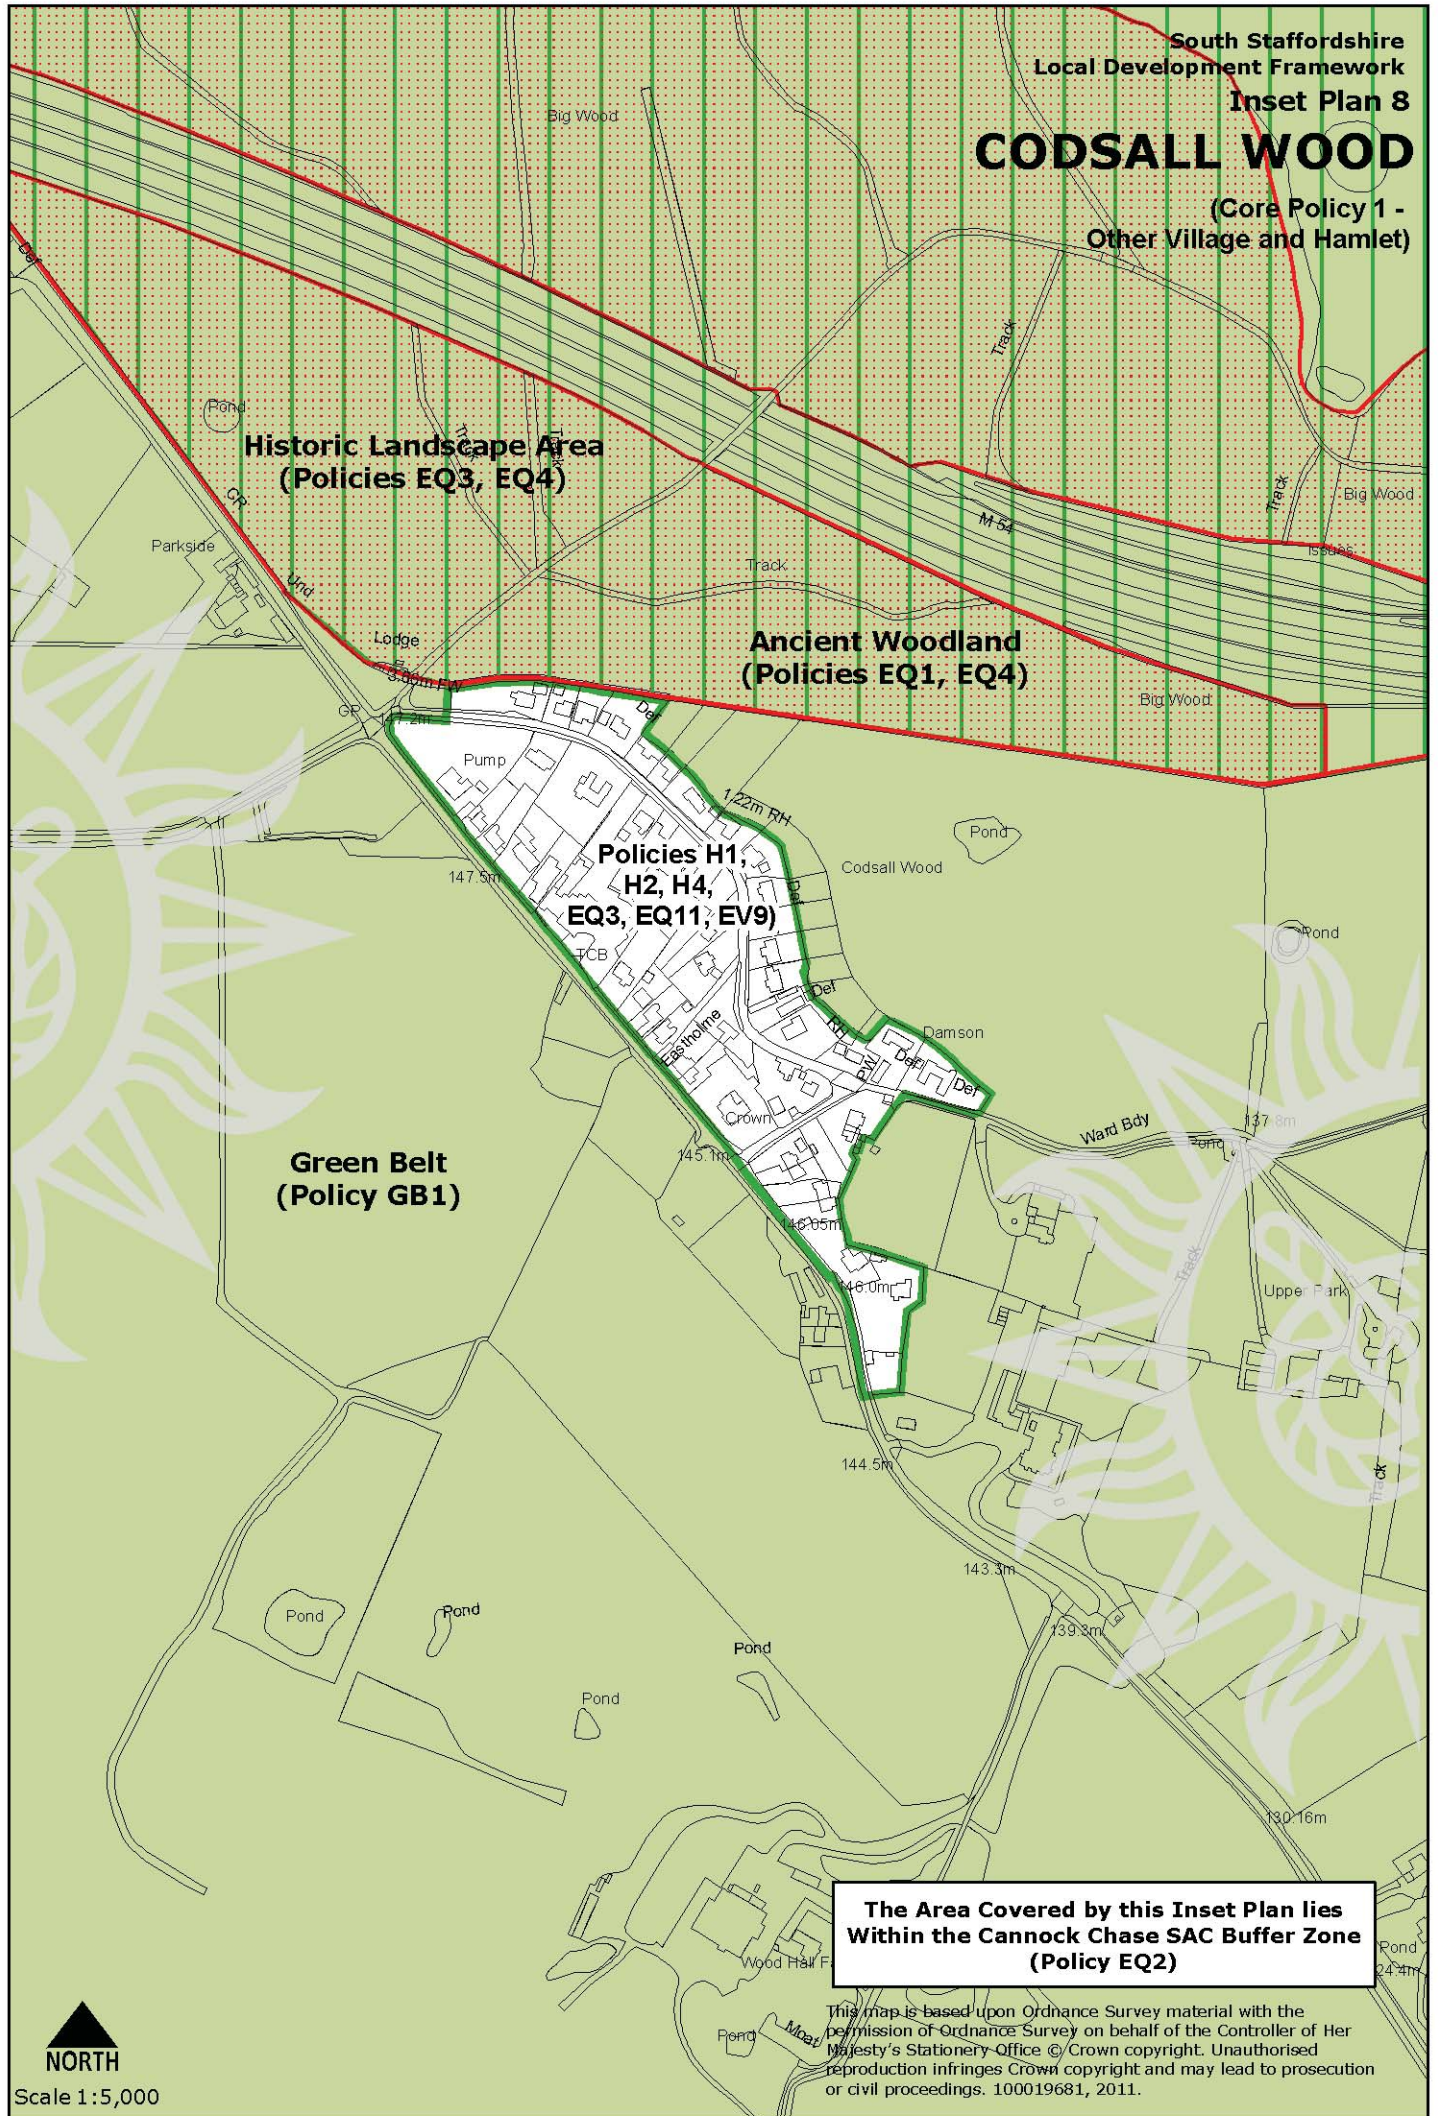

CODSALL WOOD

(Core Policy 1 -
Other Village and Hamlet)

**Historic Landscape Area
(Policies EQ3, EQ4)**

**Ancient Woodland
(Policies EQ1, EQ4)**

**Policies H1,
H2, H4,
EQ3, EQ11, EV9)**

**Green Belt
(Policy GB1)**

**The Area Covered by this Inset Plan lies
Within the Cannock Chase SAC Buffer Zone
(Policy EQ2)**

This map is based upon Ordnance Survey material with the permission of Ordnance Survey on behalf of the Controller of Her Majesty's Stationery Office © Crown copyright. Unauthorised reproduction infringes Crown copyright and may lead to prosecution or civil proceedings. 100019681, 2011.

NORTH

Scale 1:5,000