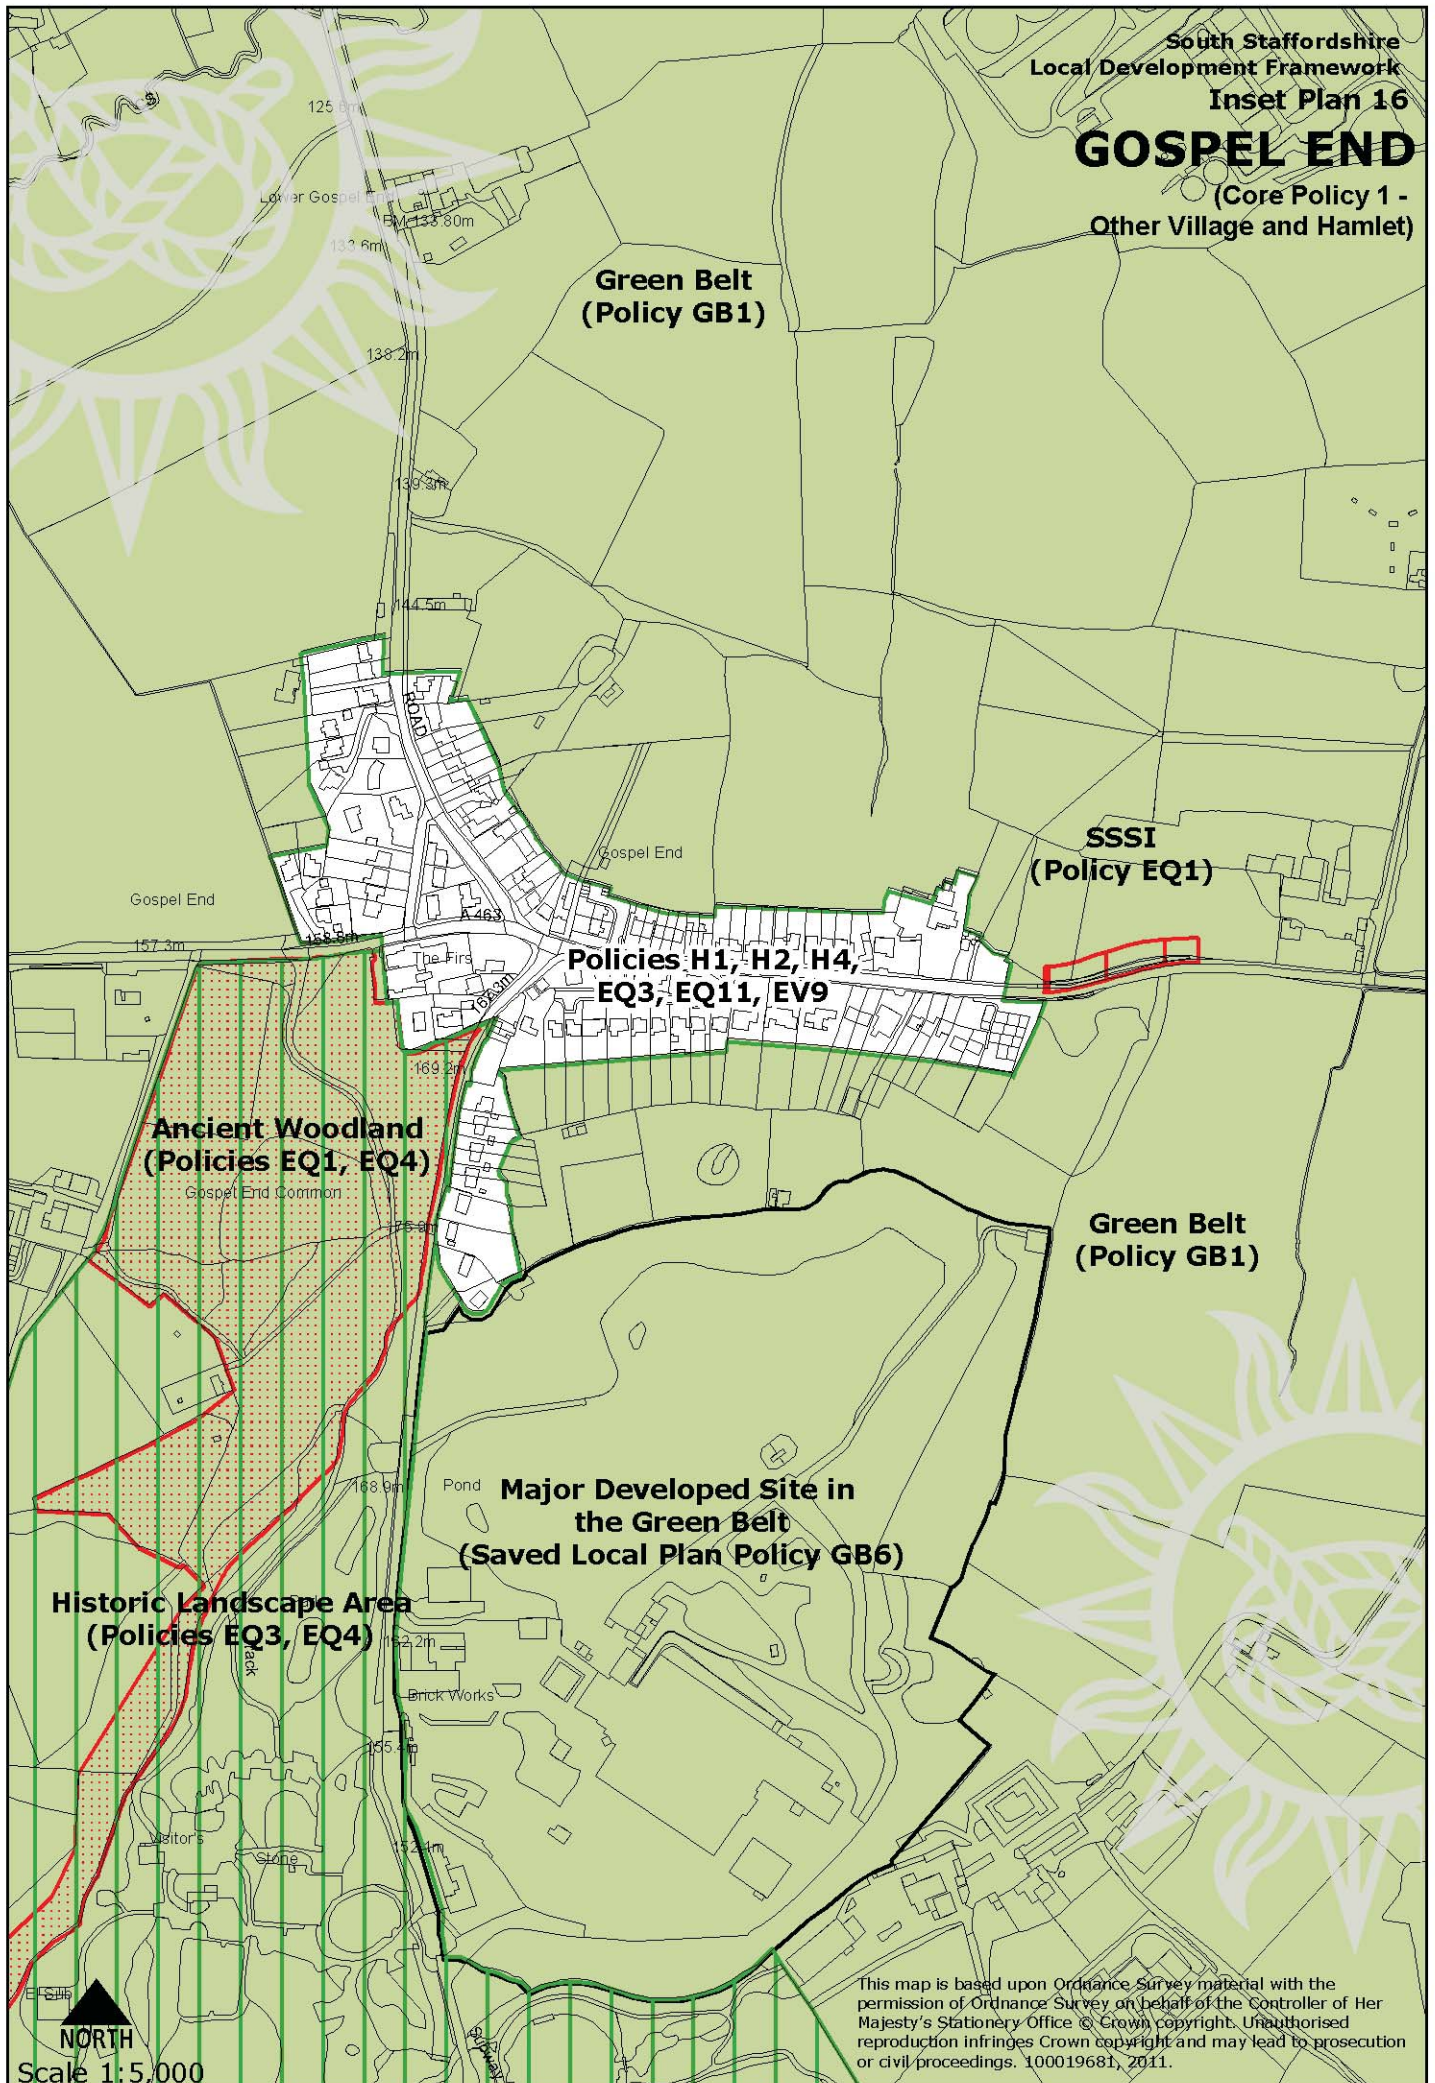

South Staffordshire  
Local Development Framework  
Inset Plan 16  
**GOSPEL END**  
(Core Policy 1 -  
Other Village and Hamlet)

Scale 1:5,000  
NORTH

This map is based upon Ordnance Survey material with the permission of Ordnance Survey on behalf of the Controller of Her Majesty's Stationery Office © Crown copyright. Unauthorised reproduction infringes Crown copyright and may lead to prosecution or civil proceedings. 100019681, 2011.