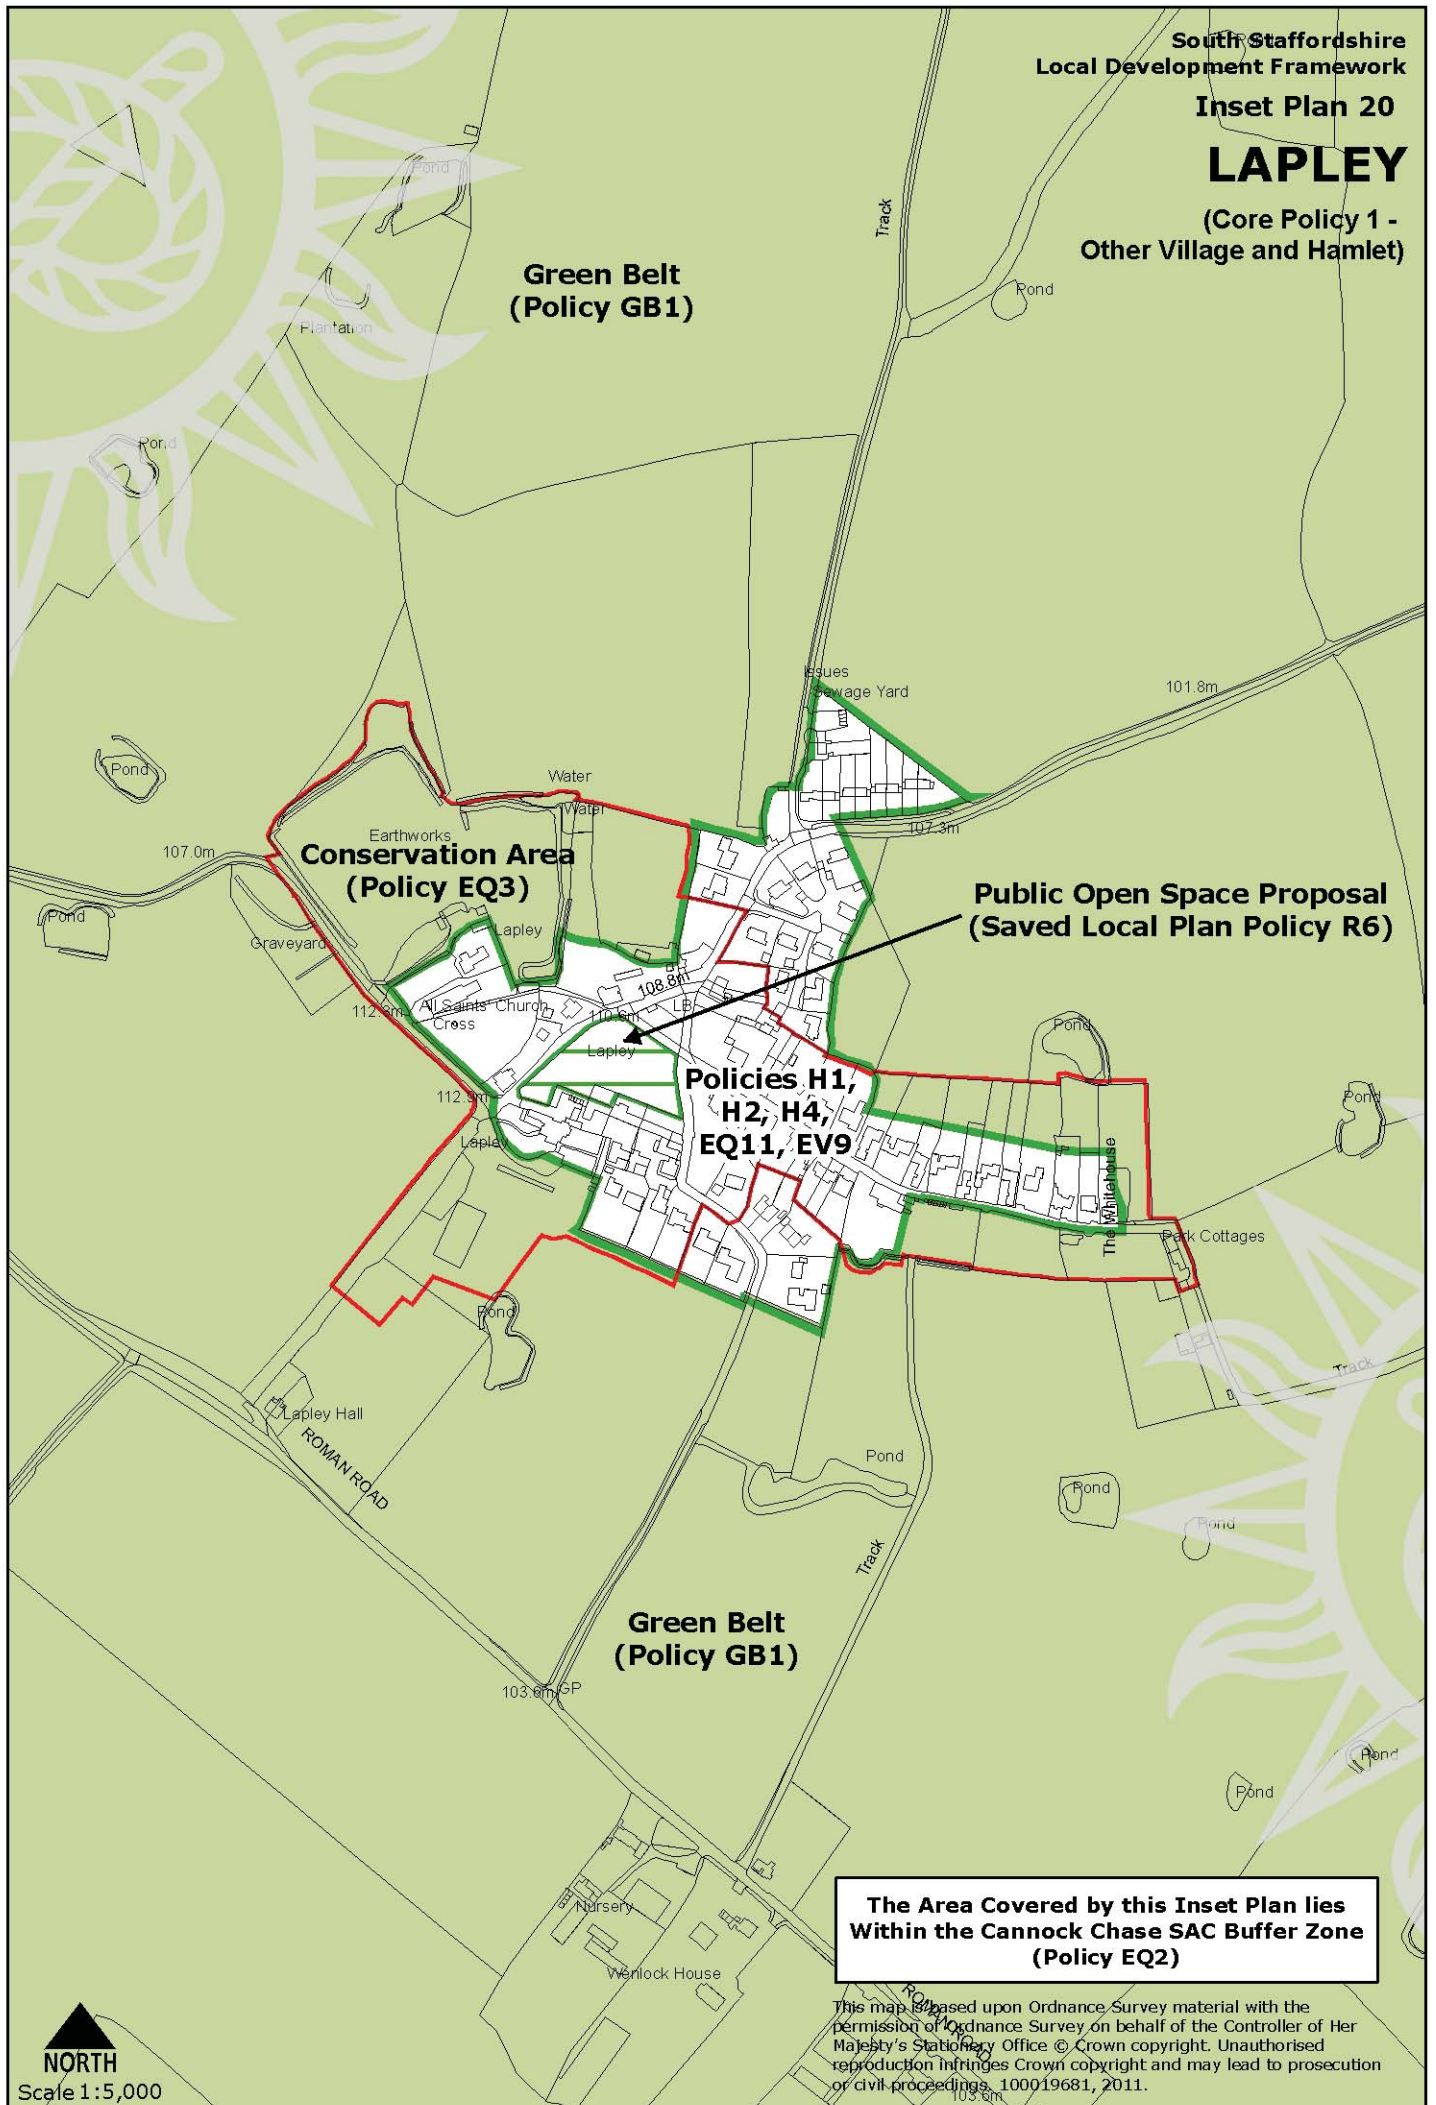

South Staffordshire  
Local Development Framework  
Inset Plan 20  
**LAPLEY**  
(Core Policy 1 -  
Other Village and Hamlet)

**The Area Covered by this Inset Plan lies Within the Cannock Chase SAC Buffer Zone (Policy EQ2)**

This map is based upon Ordnance Survey material with the permission of Ordnance Survey on behalf of the Controller of Her Majesty's Stationery Office © Crown copyright. Unauthorised reproduction infringes Crown copyright and may lead to prosecution or civil proceedings. 100019681, 2011.

**NORTH**  
Scale 1:5,000