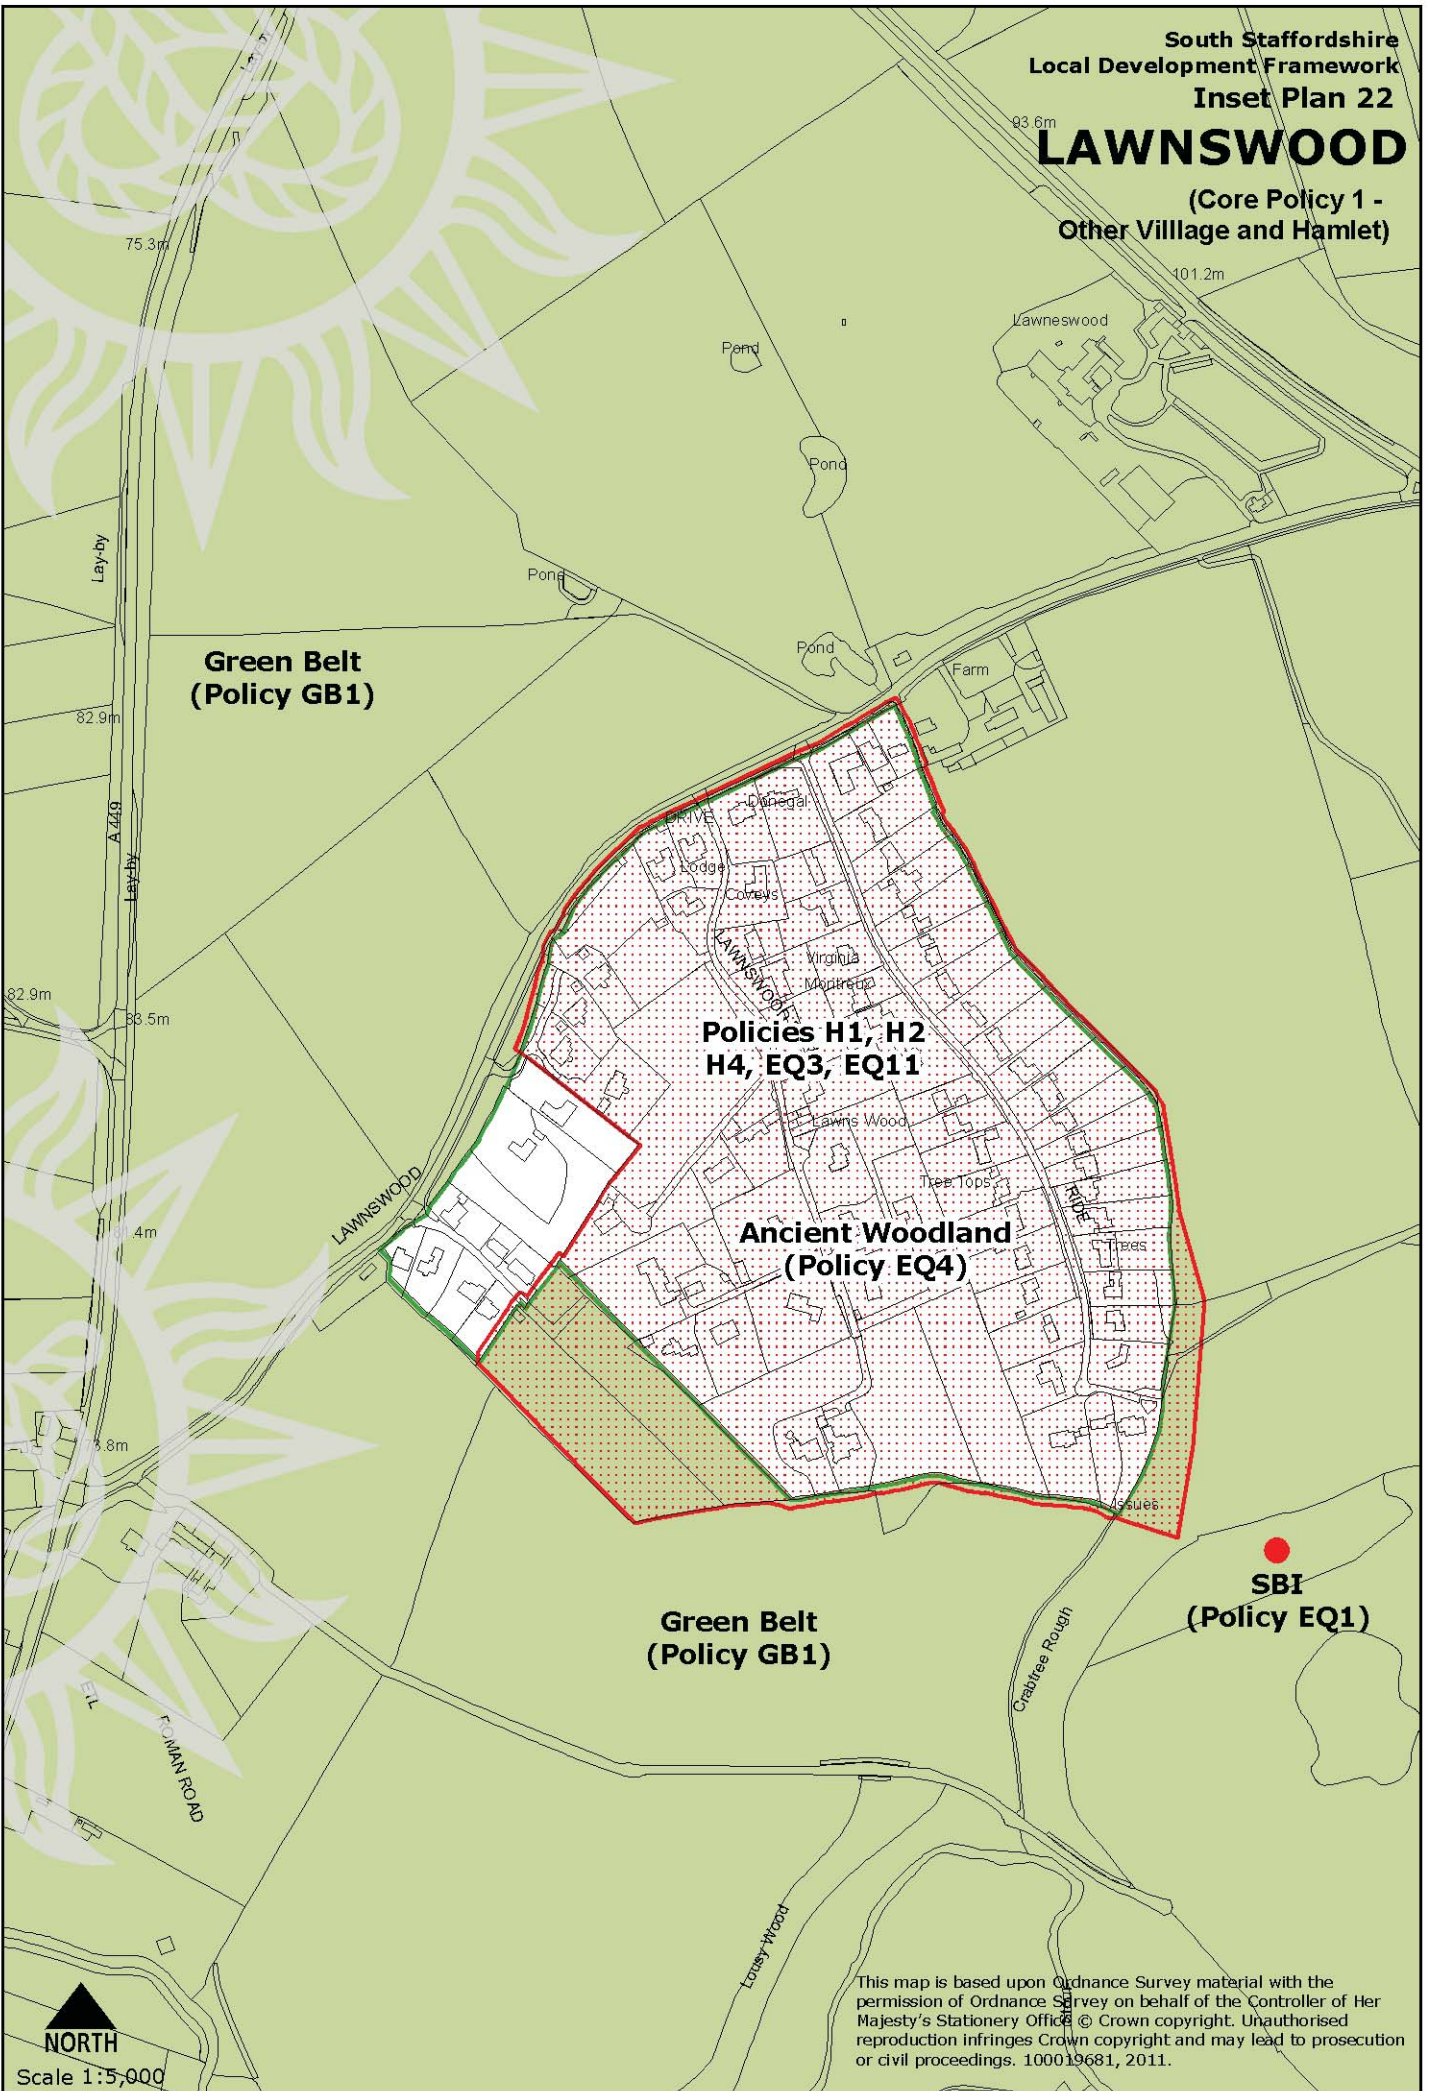

South Staffordshire
Local Development Framework
Inset Plan 22
LAWNSWOOD
(Core Policy 1 -
Other Village and Hamlet)

NORTH
Scale 1:5,000

This map is based upon Ordnance Survey material with the permission of Ordnance Survey on behalf of the Controller of Her Majesty's Stationery Office © Crown copyright. Unauthorised reproduction infringes Crown copyright and may lead to prosecution or civil proceedings. 100019681, 2011.