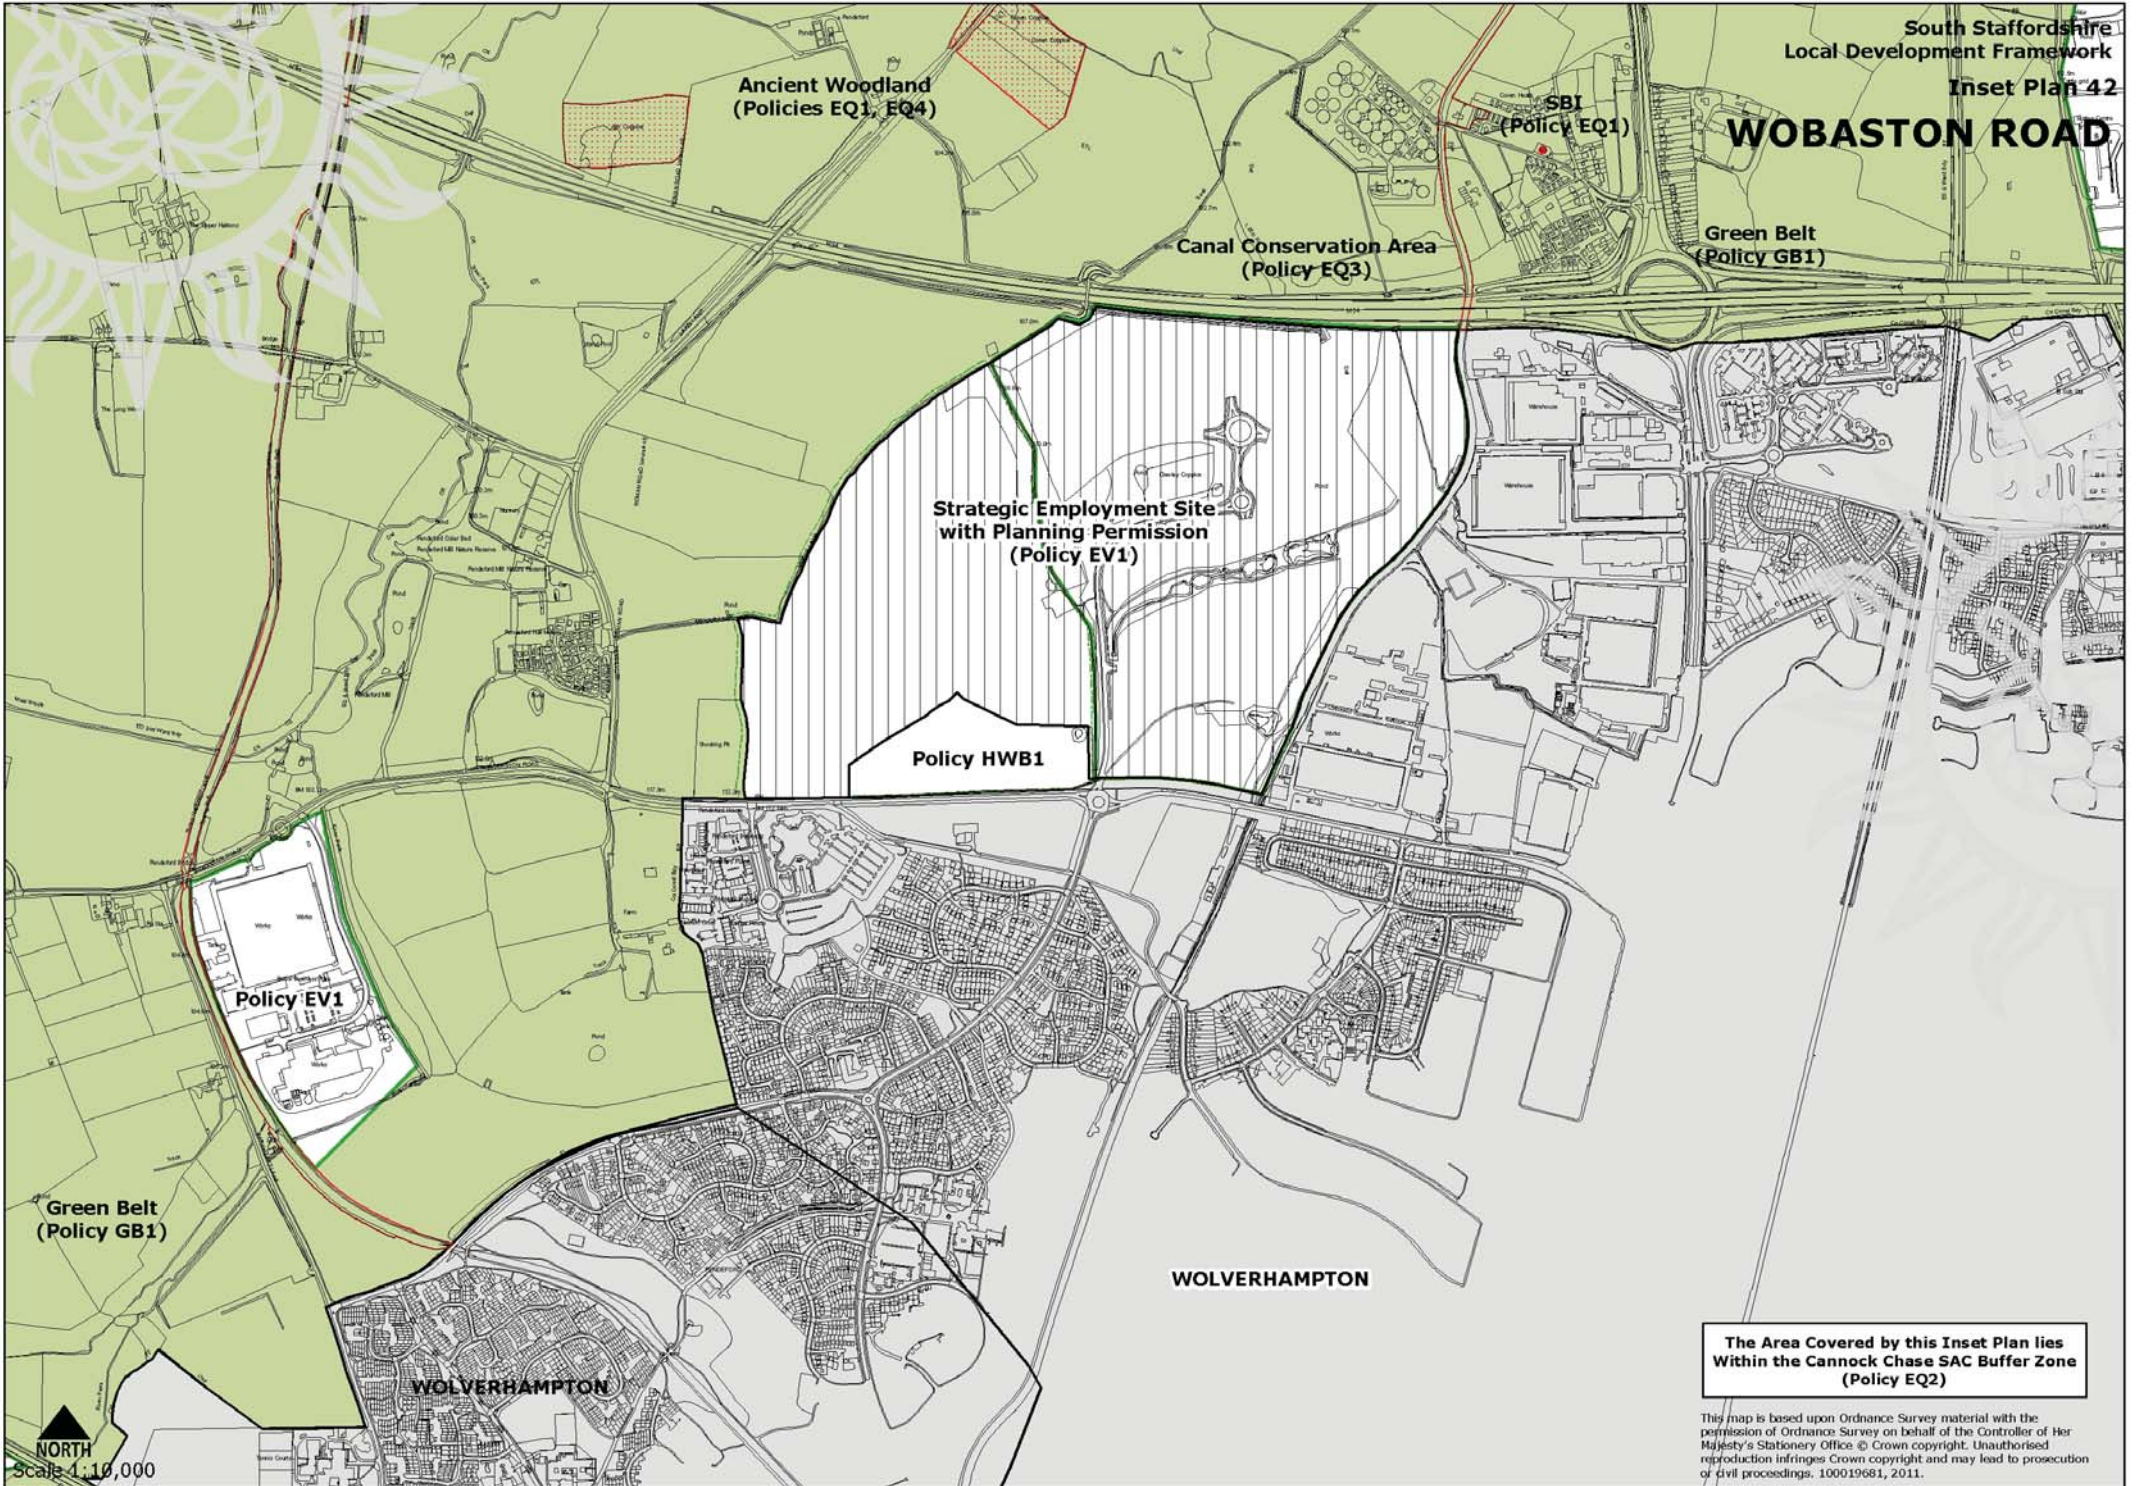

WOBASTON ROAD

The Area Covered by this Inset Plan lies Within the Cannock Chase SAC Buffer Zone (Policy EQ2)