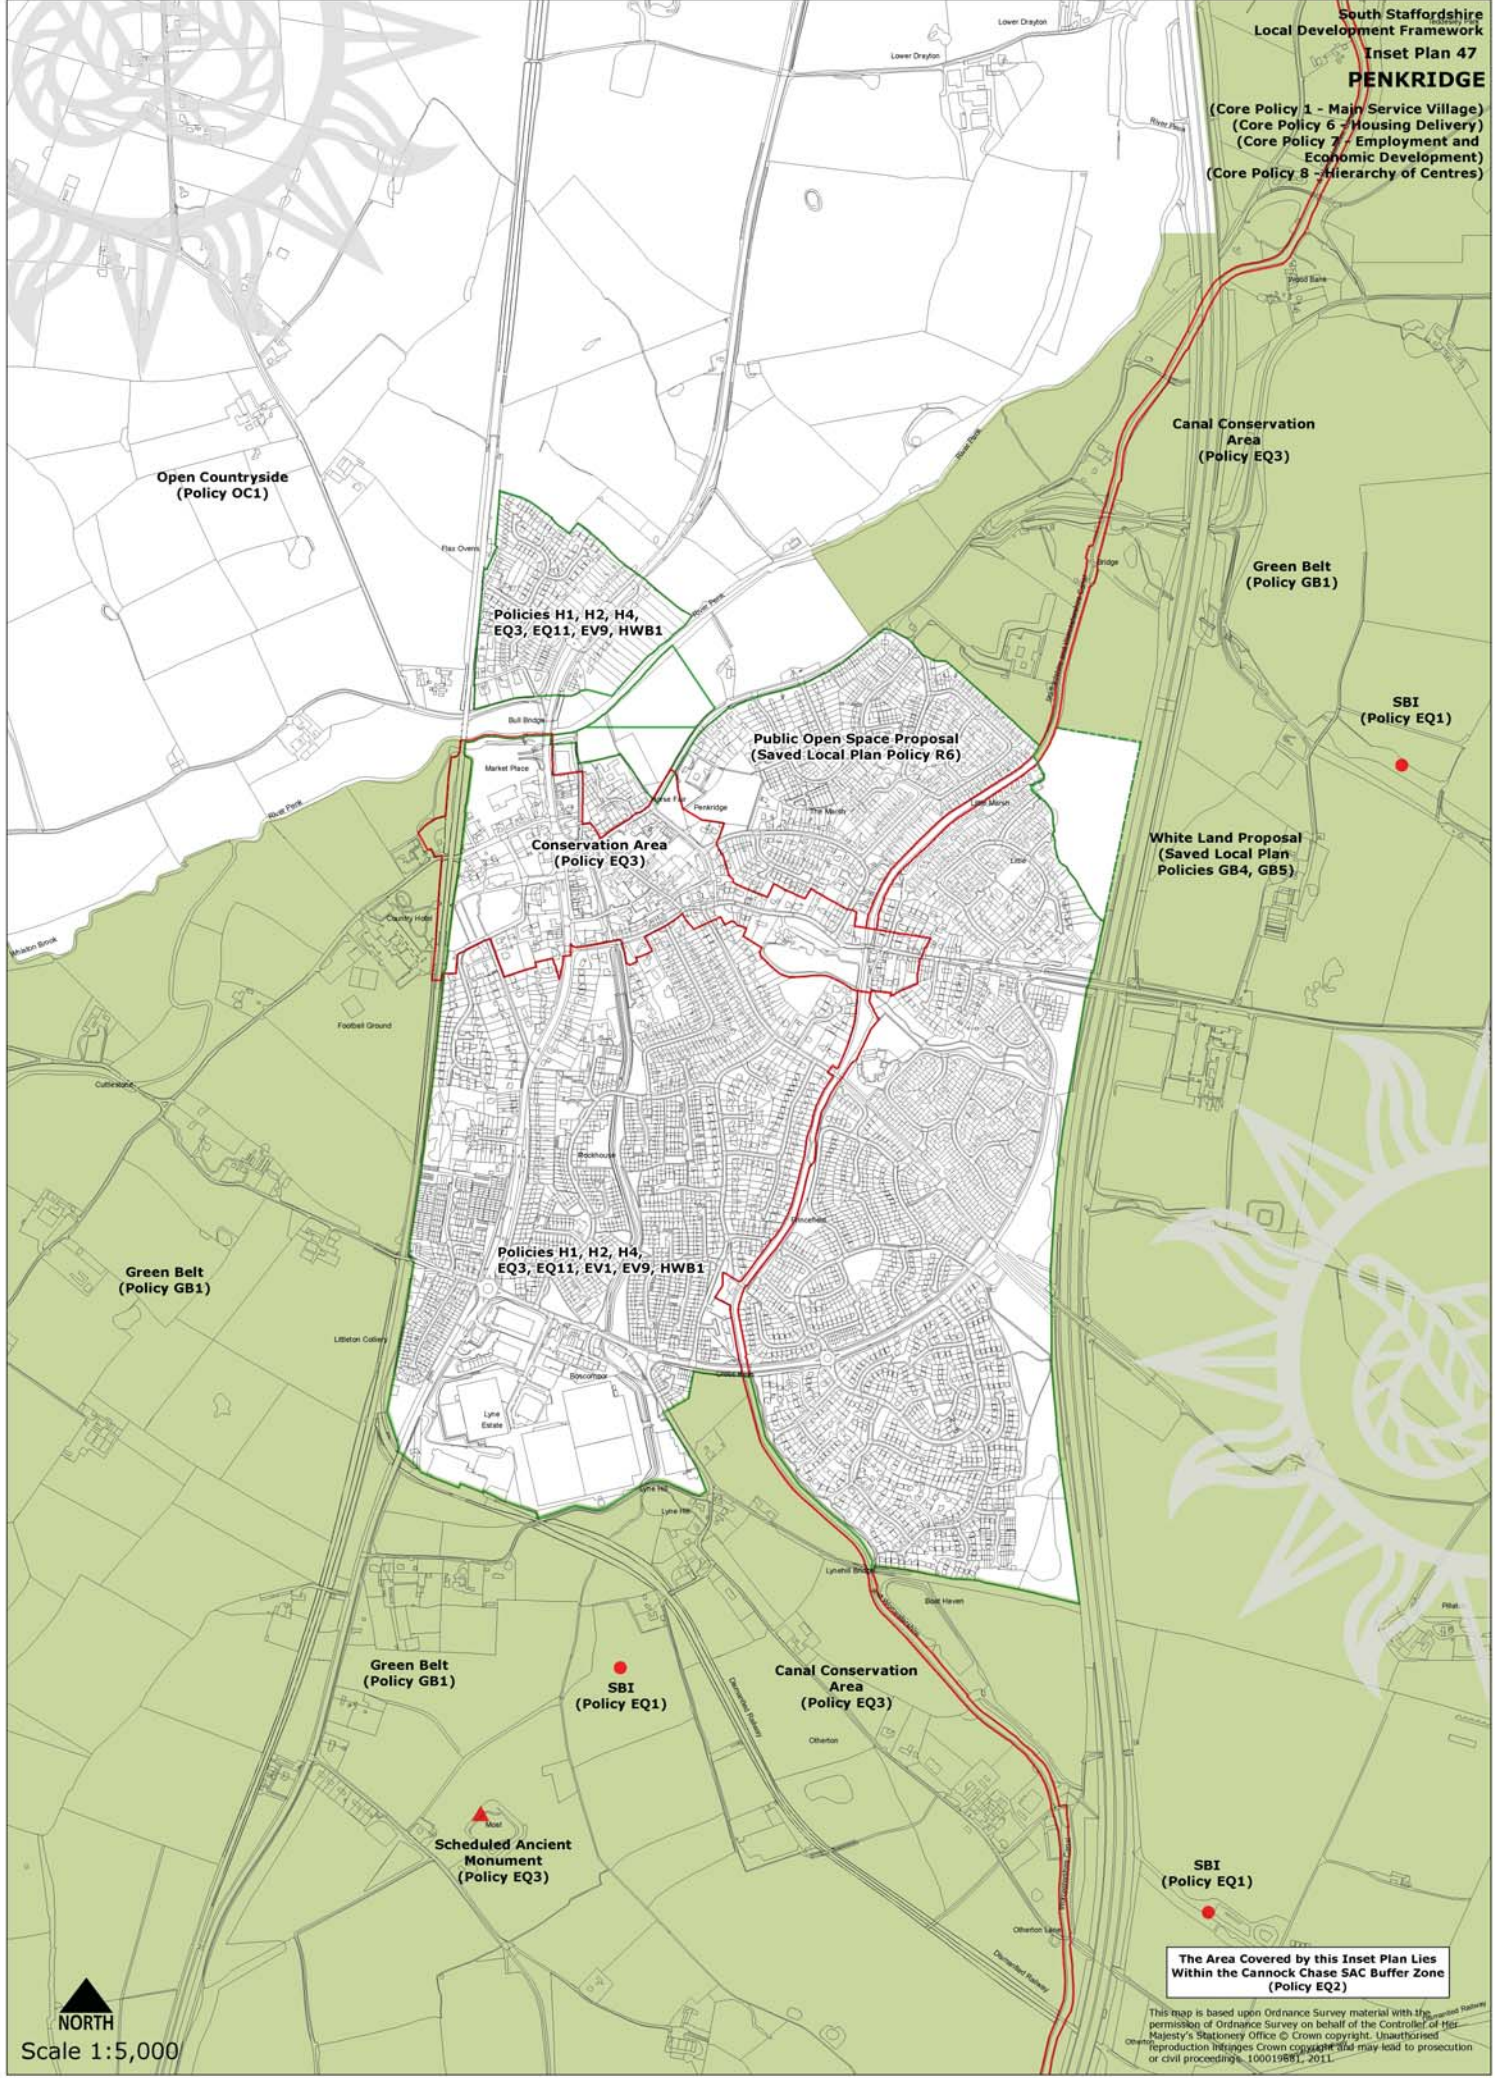

South Staffordshire
Local Development Framework
Inset Plan 47
PENKRIDGE
(Core Policy 1 - Main Service Village)
(Core Policy 6 - Housing Delivery)
(Core Policy 7 - Employment and
Economic Development)
(Core Policy 8 - Hierarchy of Centres)

The Area Covered by this Inset Plan Lies Within the Cannock Chase SAC Buffer Zone (Policy EQ2)