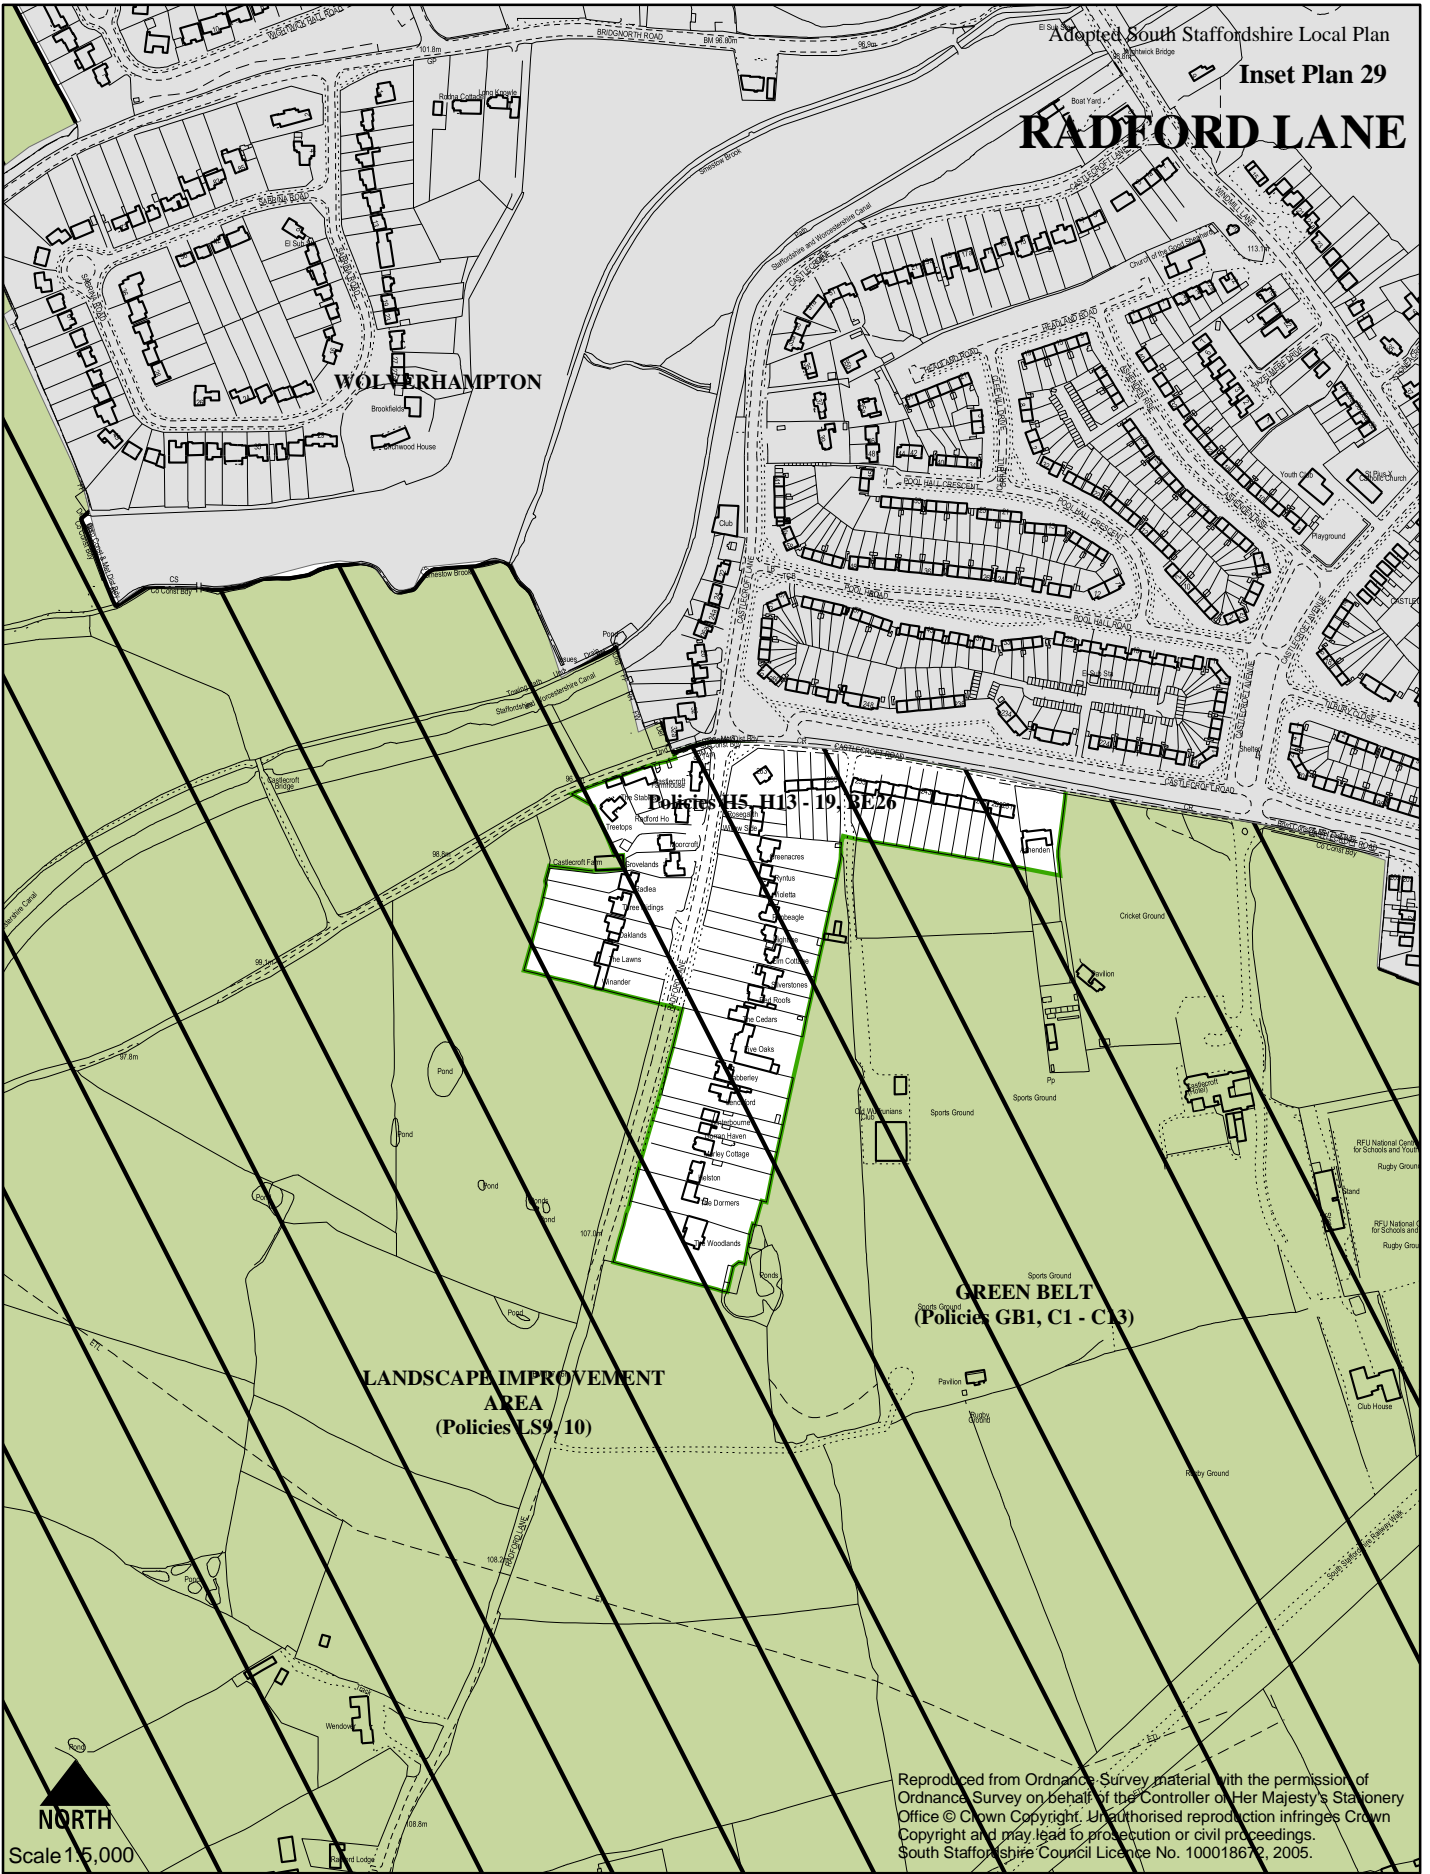

RADFORD LANE

WOLVERHAMPTON

Policies H5, H13 - 19, SE26

GREEN BELT
(Policies GB1, C1 - C13)

LANDSCAPE IMPROVEMENT
AREA
(Policies LS9, 10)

NORTH

Scale 1:5,000

Reproduced from Ordnance Survey material with the permission of Ordnance Survey on behalf of the Controller of Her Majesty's Stationery Office © Crown Copyright. Unauthorised reproduction infringes Crown Copyright and may lead to prosecution or civil proceedings. South Staffordshire Council Licence No. 100018672, 2005.