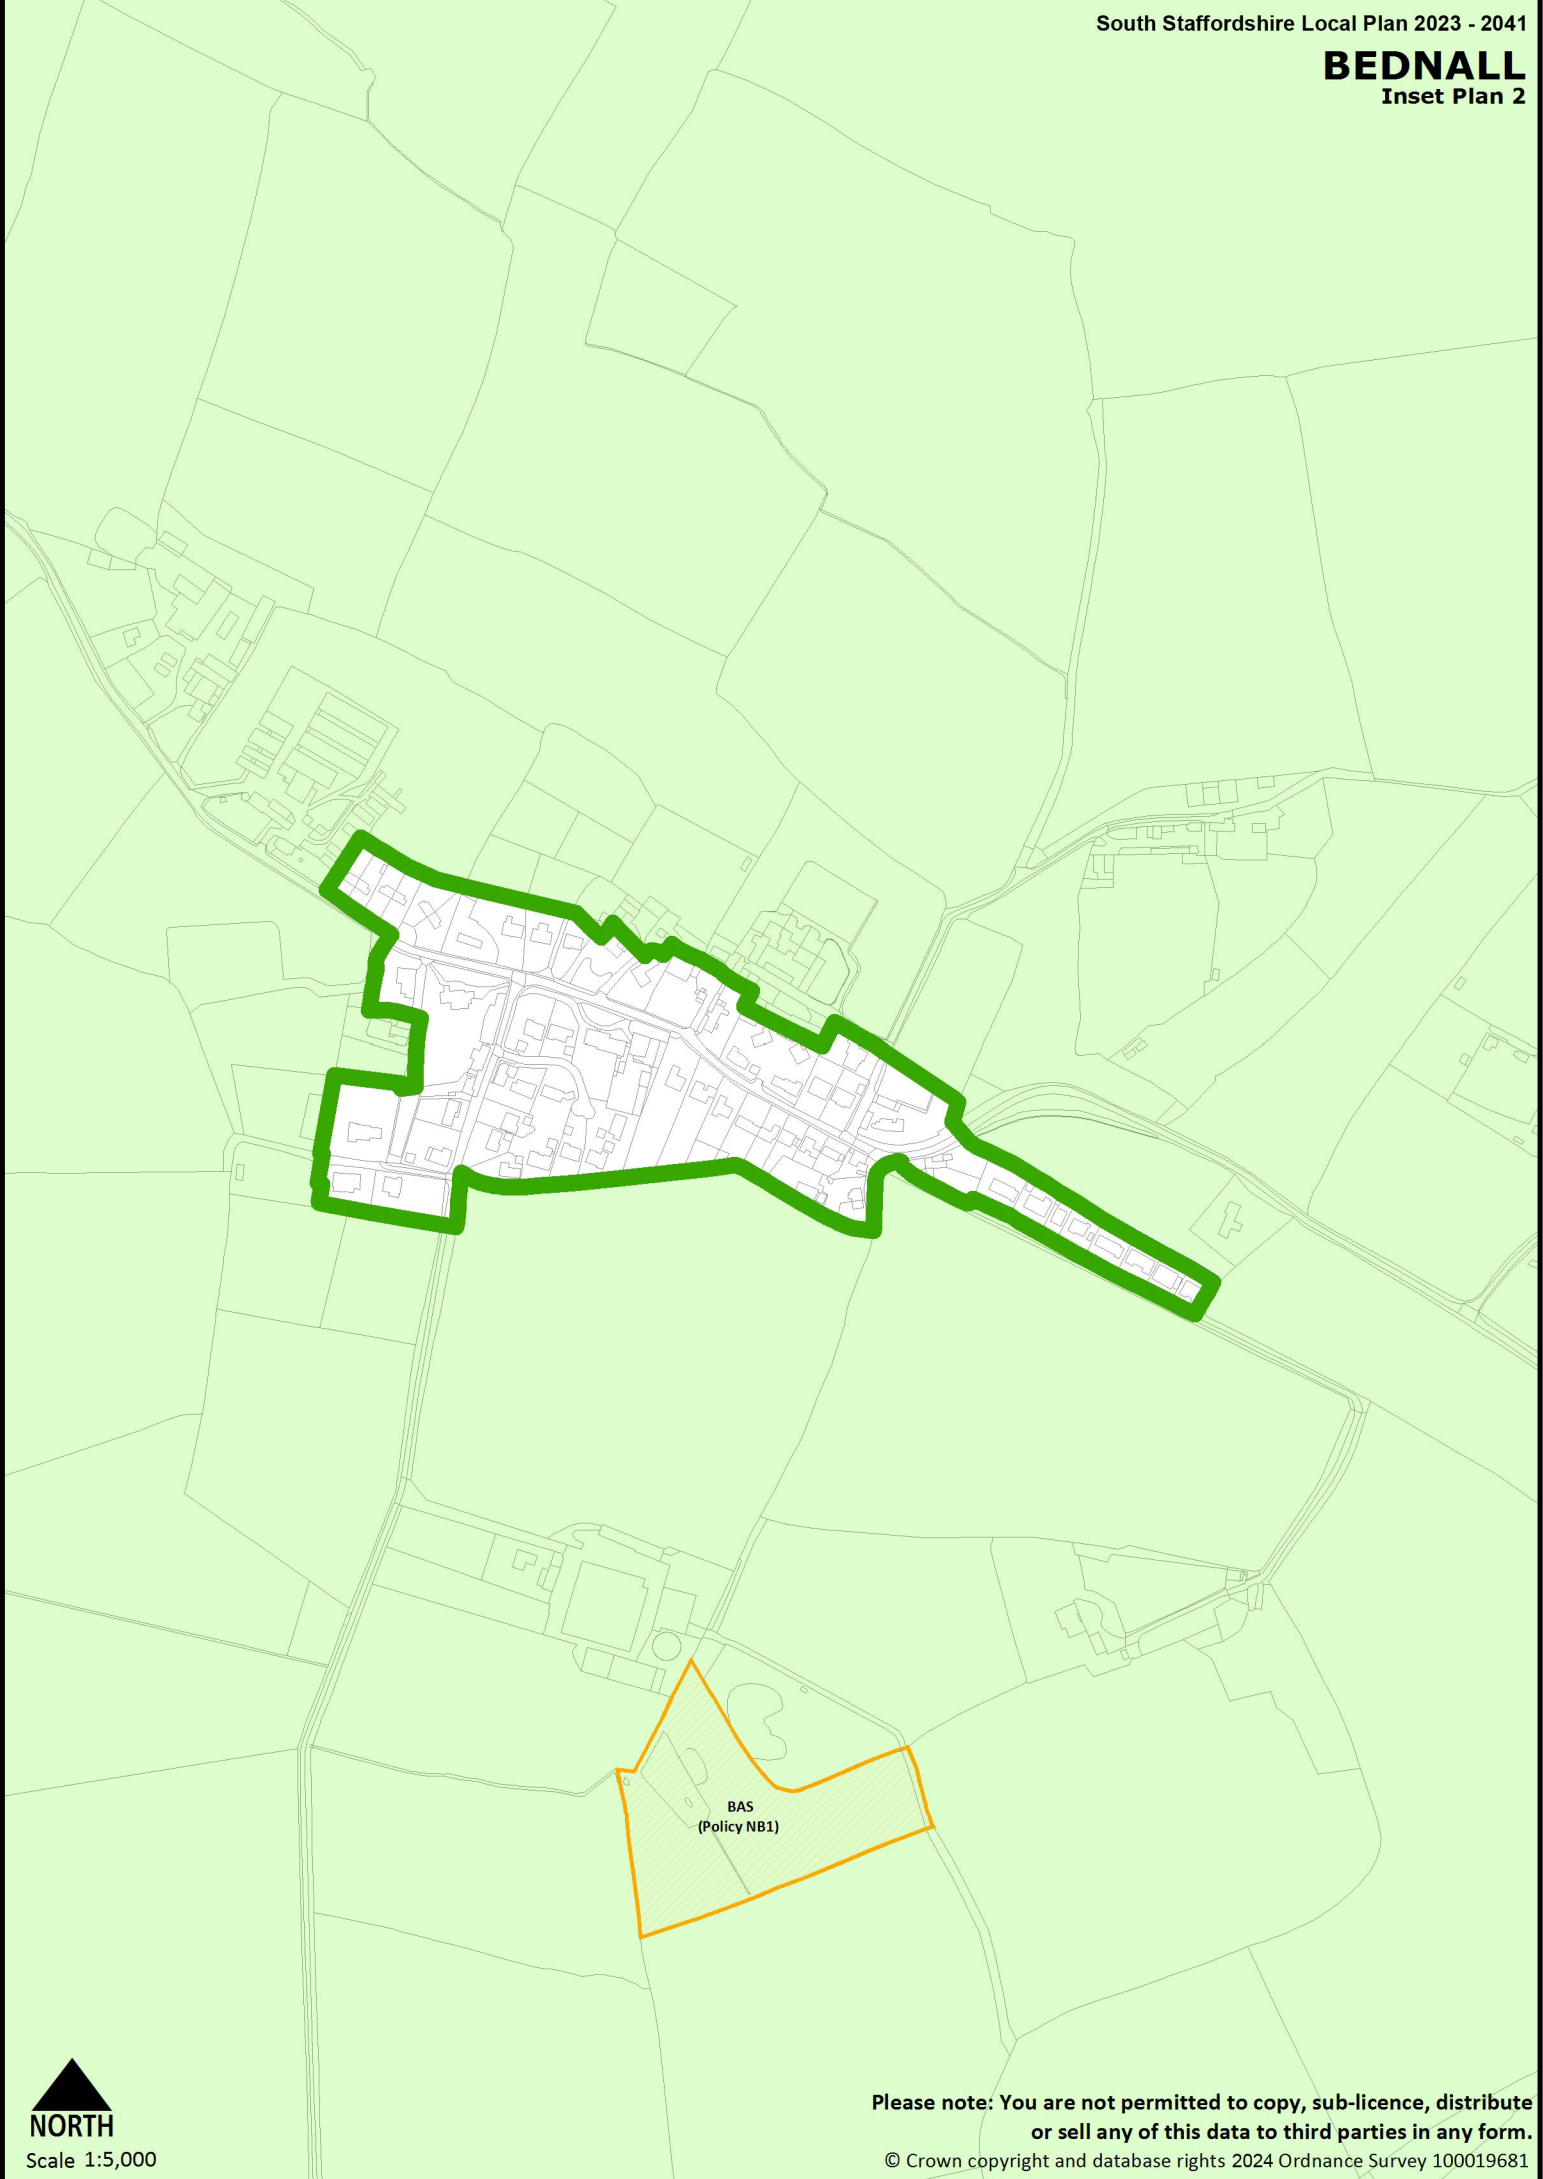

BEDNALL

Inset Plan 2

NORTH

Scale 1:5,000

Please note: You are not permitted to copy, sub-licence, distribute or sell any of this data to third parties in any form.

© Crown copyright and database rights 2024 Ordnance Survey 100019681