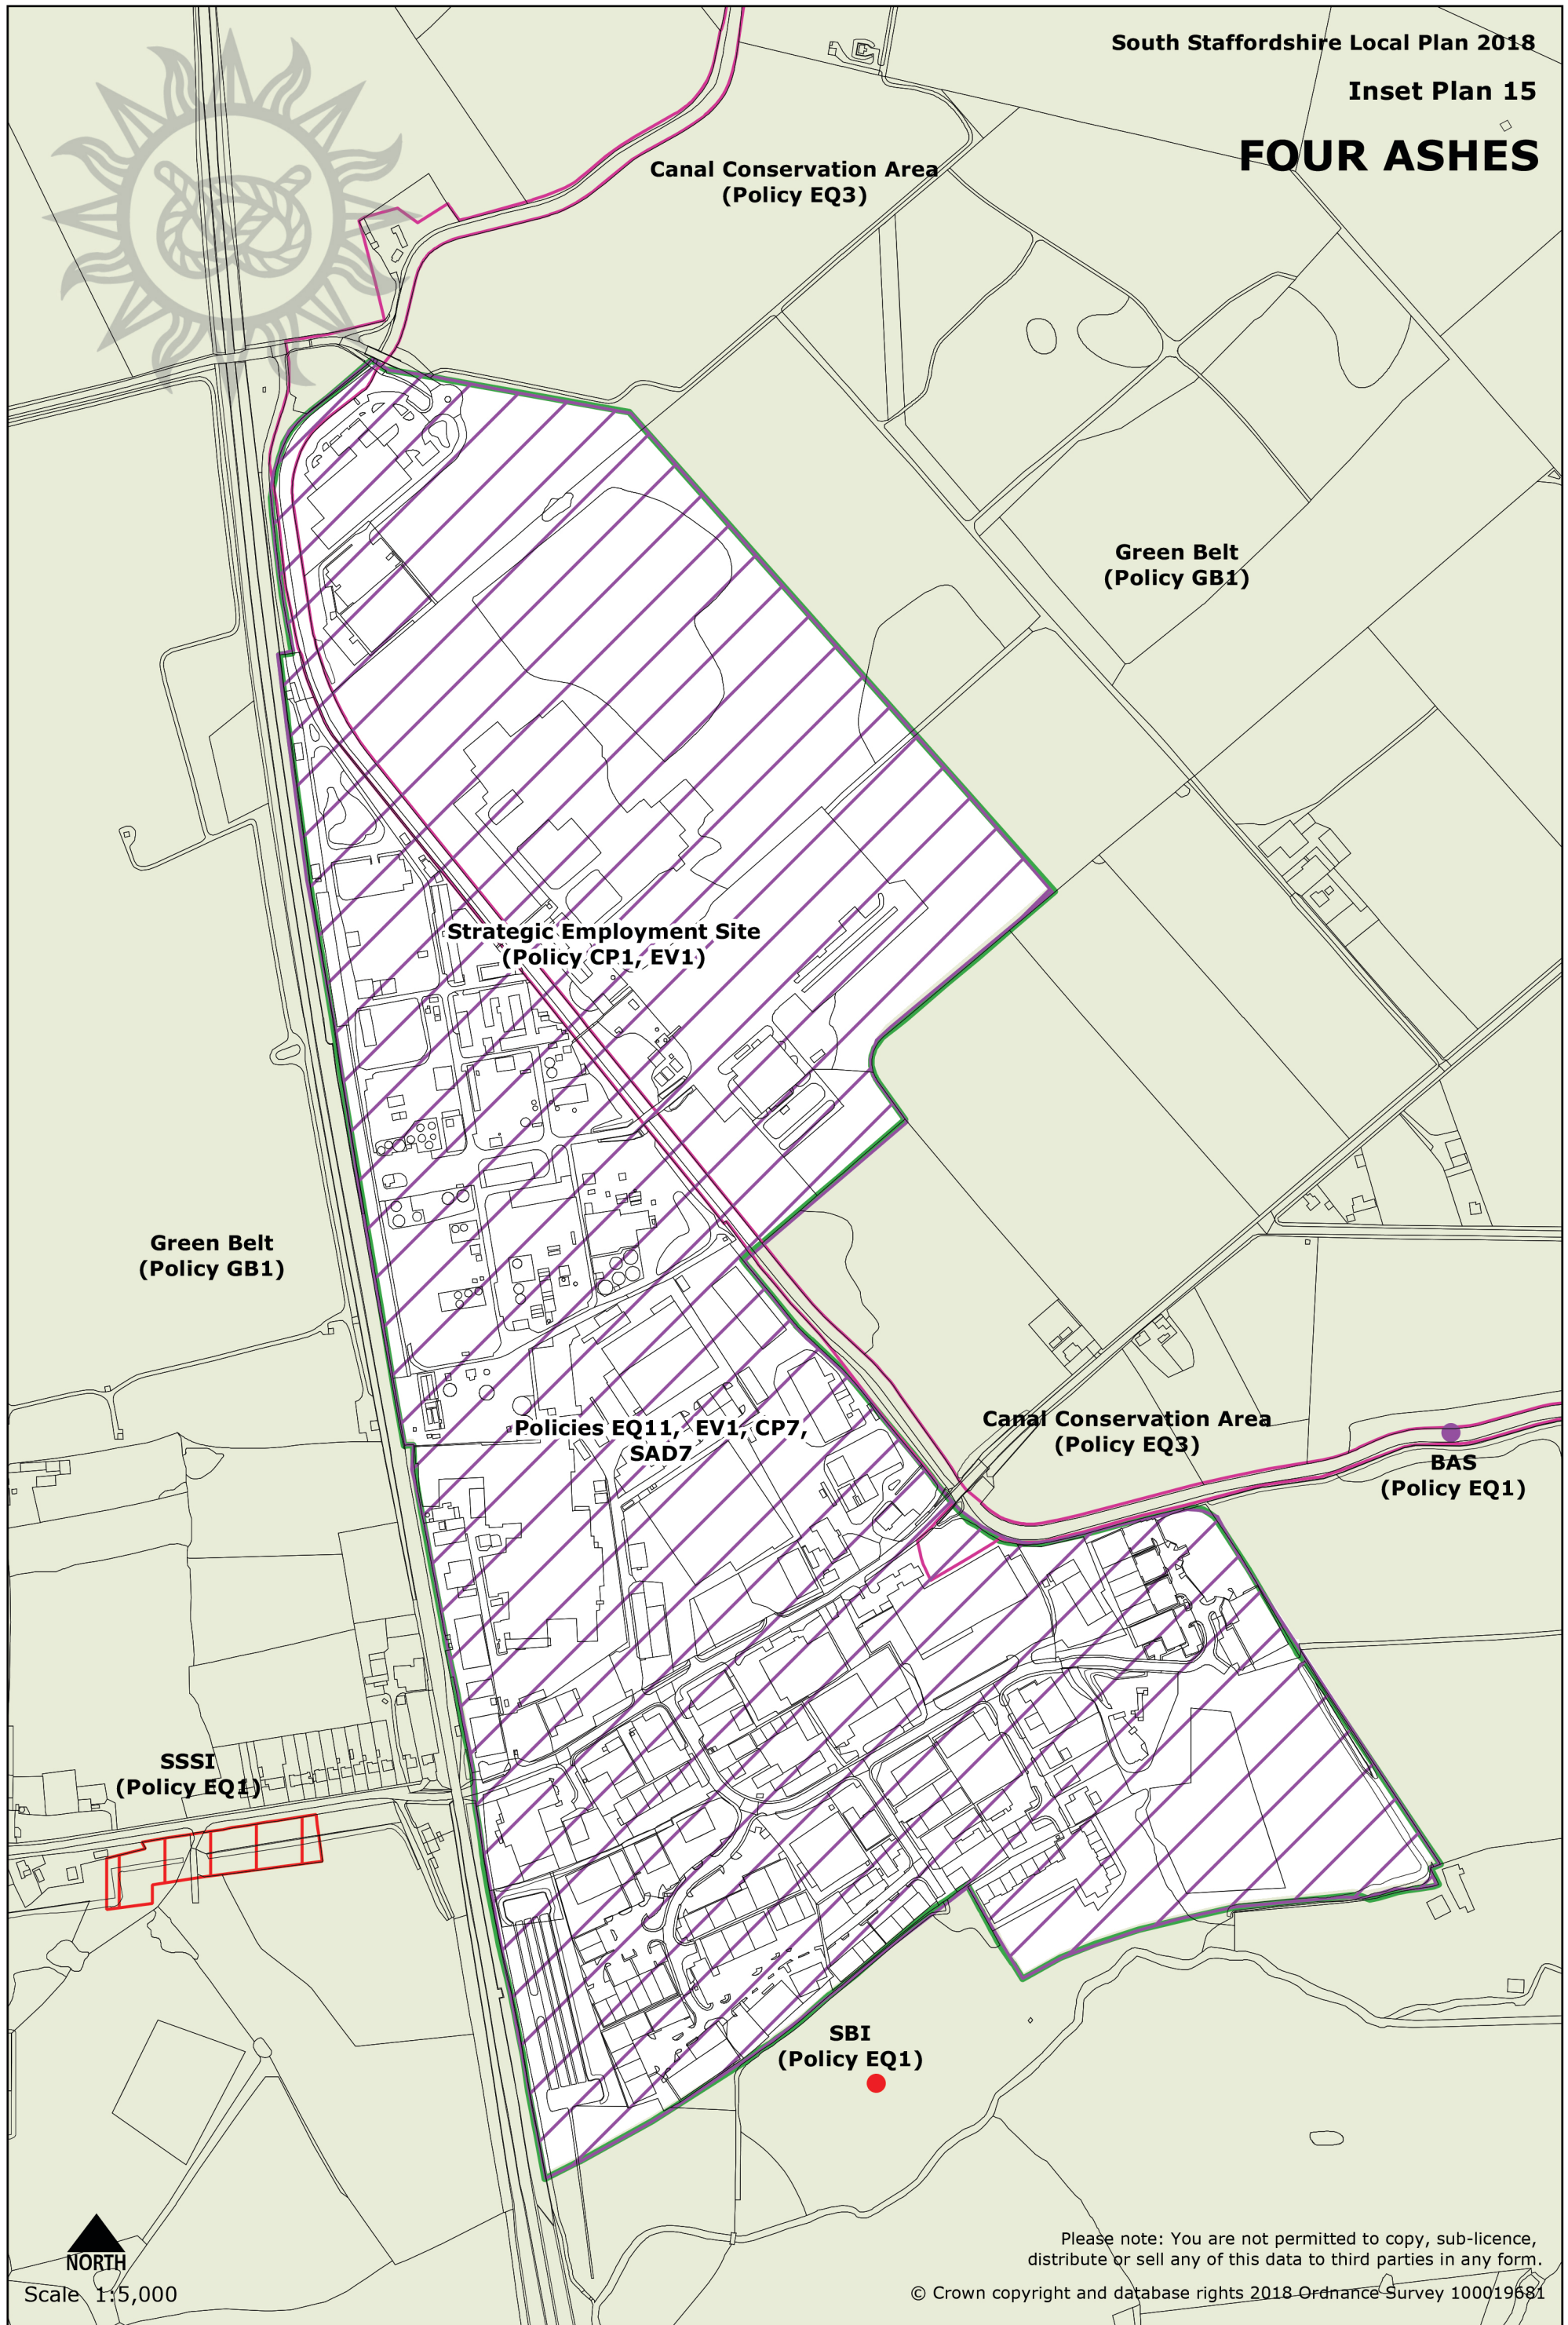

FOUR ASHES

NORTH

Scale 1:5,000

Please note: You are not permitted to copy, sub-licence, distribute or sell any of this data to third parties in any form.

© Crown copyright and database rights 2018 Ordnance Survey 100019681