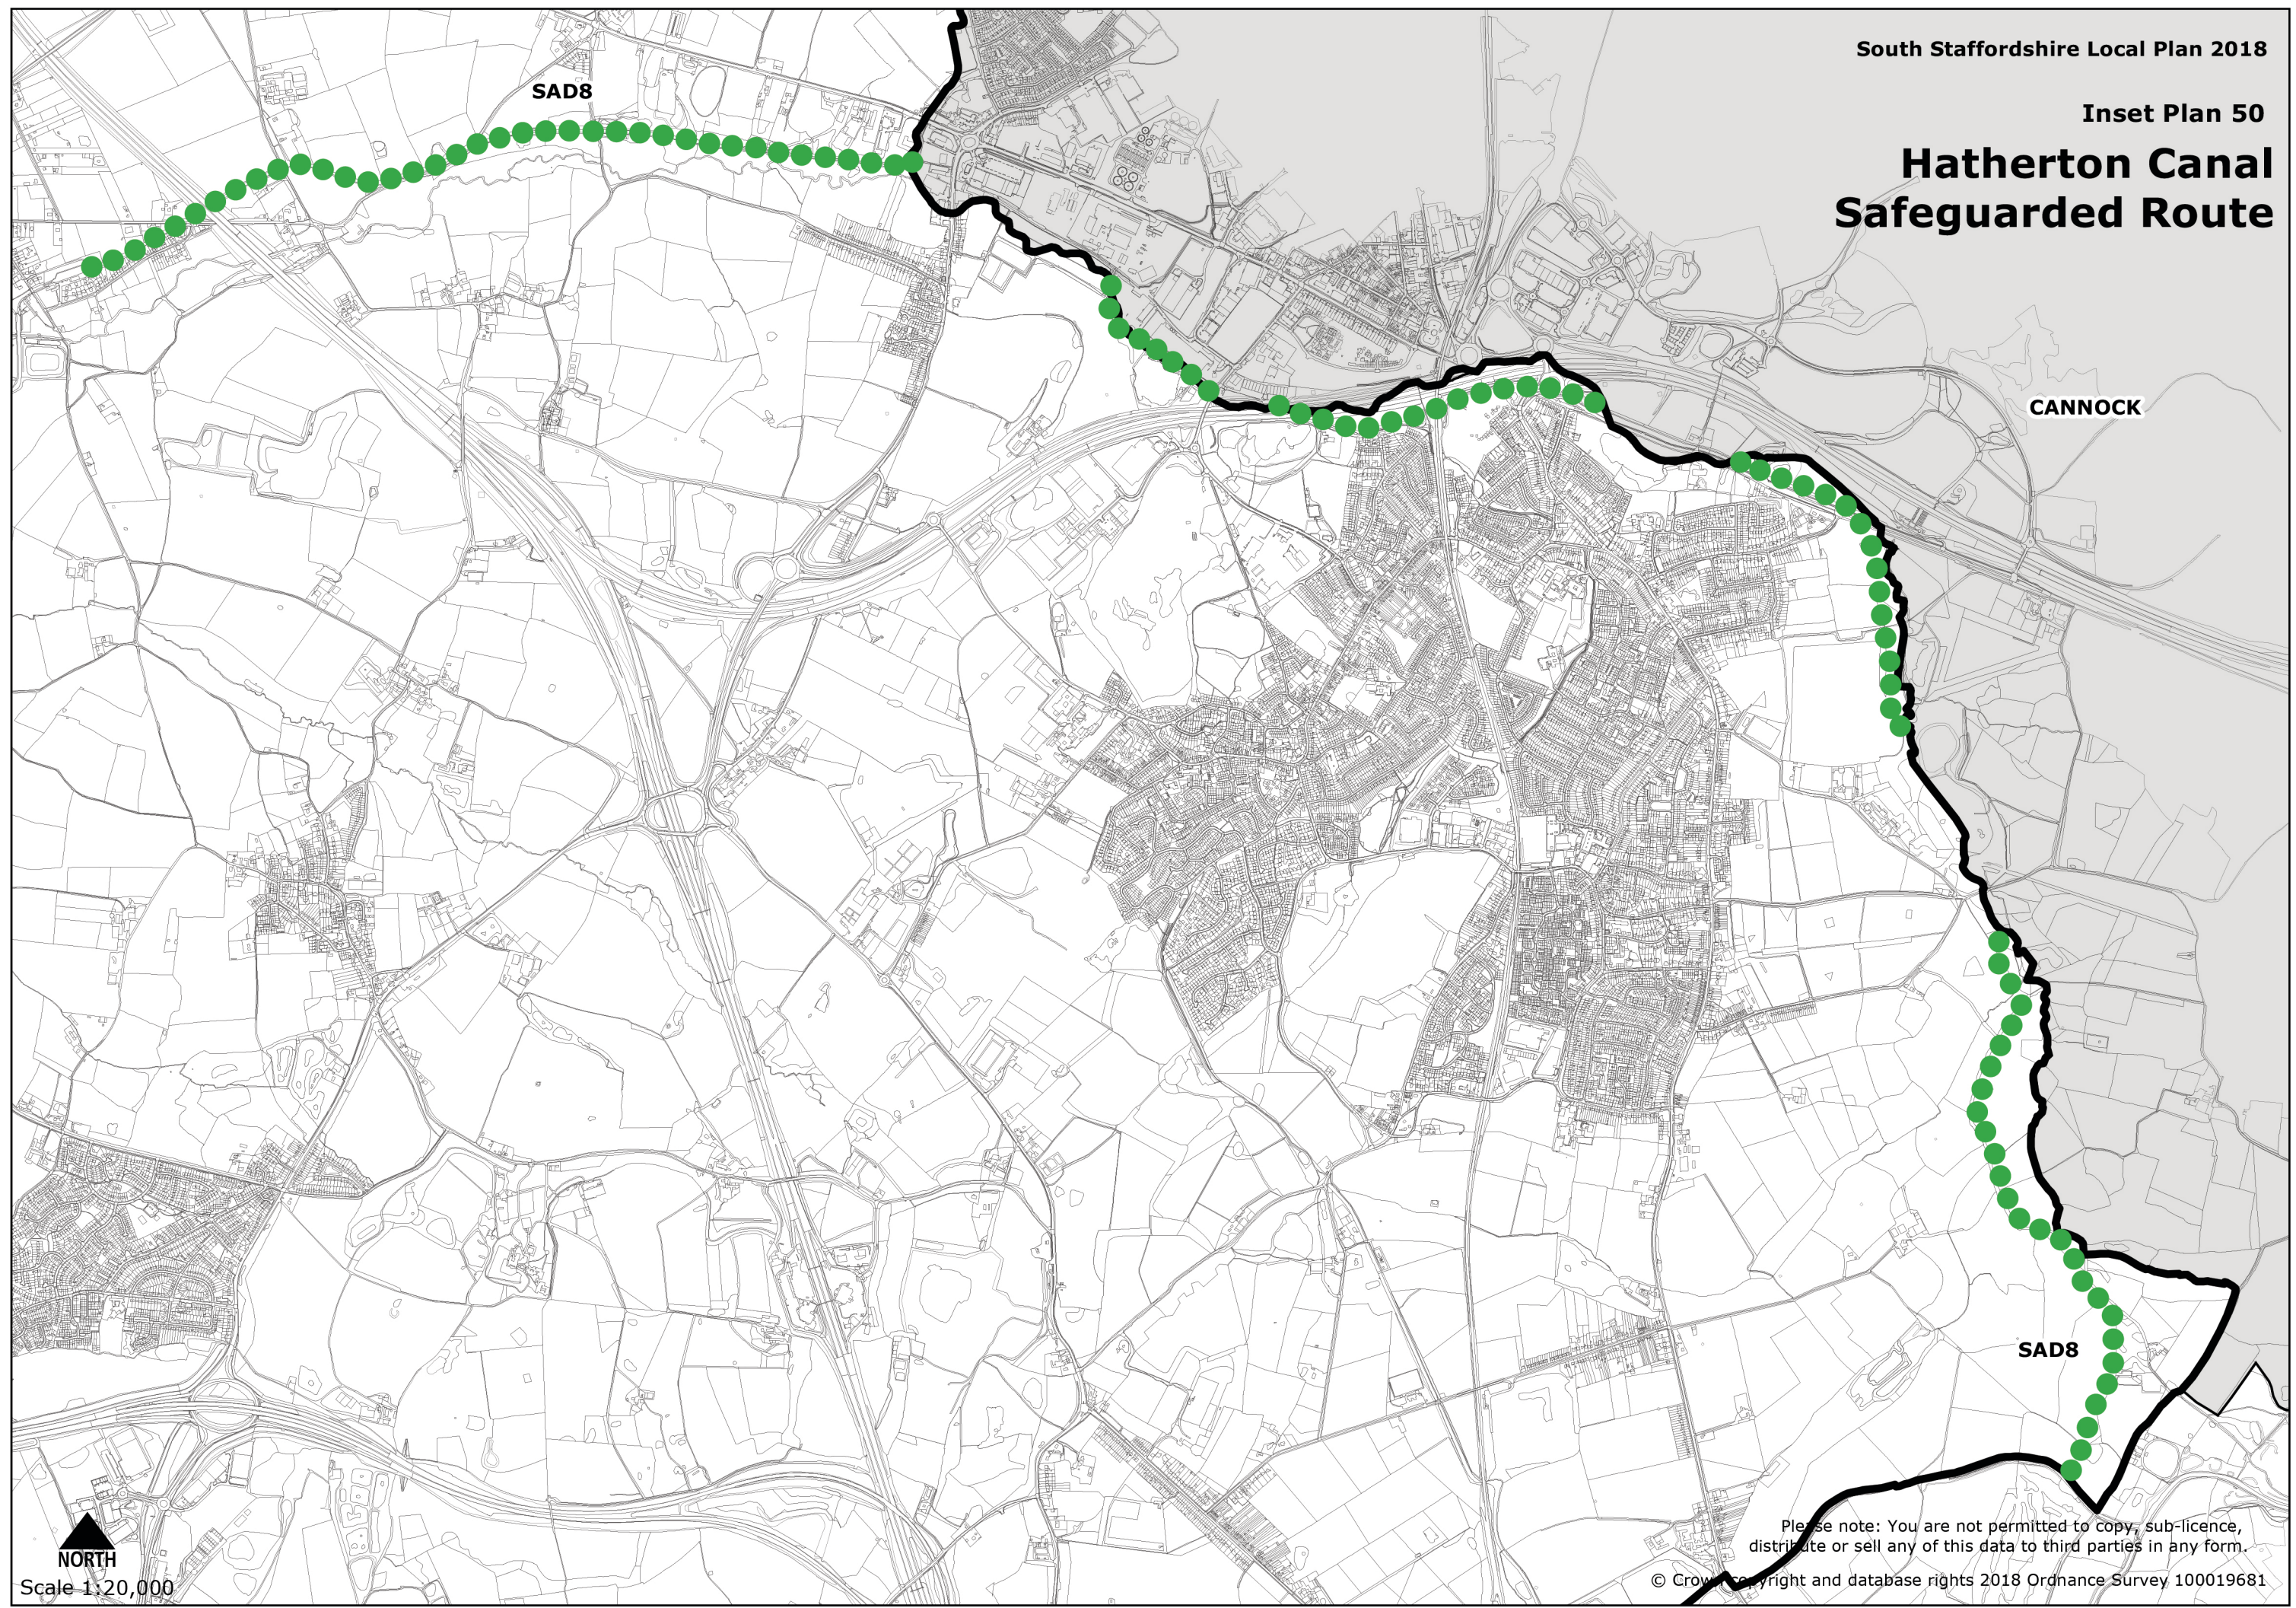

Hatherton Canal Safeguarded Route

NORTH
Scale 1:20,000

Please note: You are not permitted to copy, sub-licence, distribute or sell any of this data to third parties in any form.
© Crown Copyright and database rights 2018 Ordnance Survey 100019681