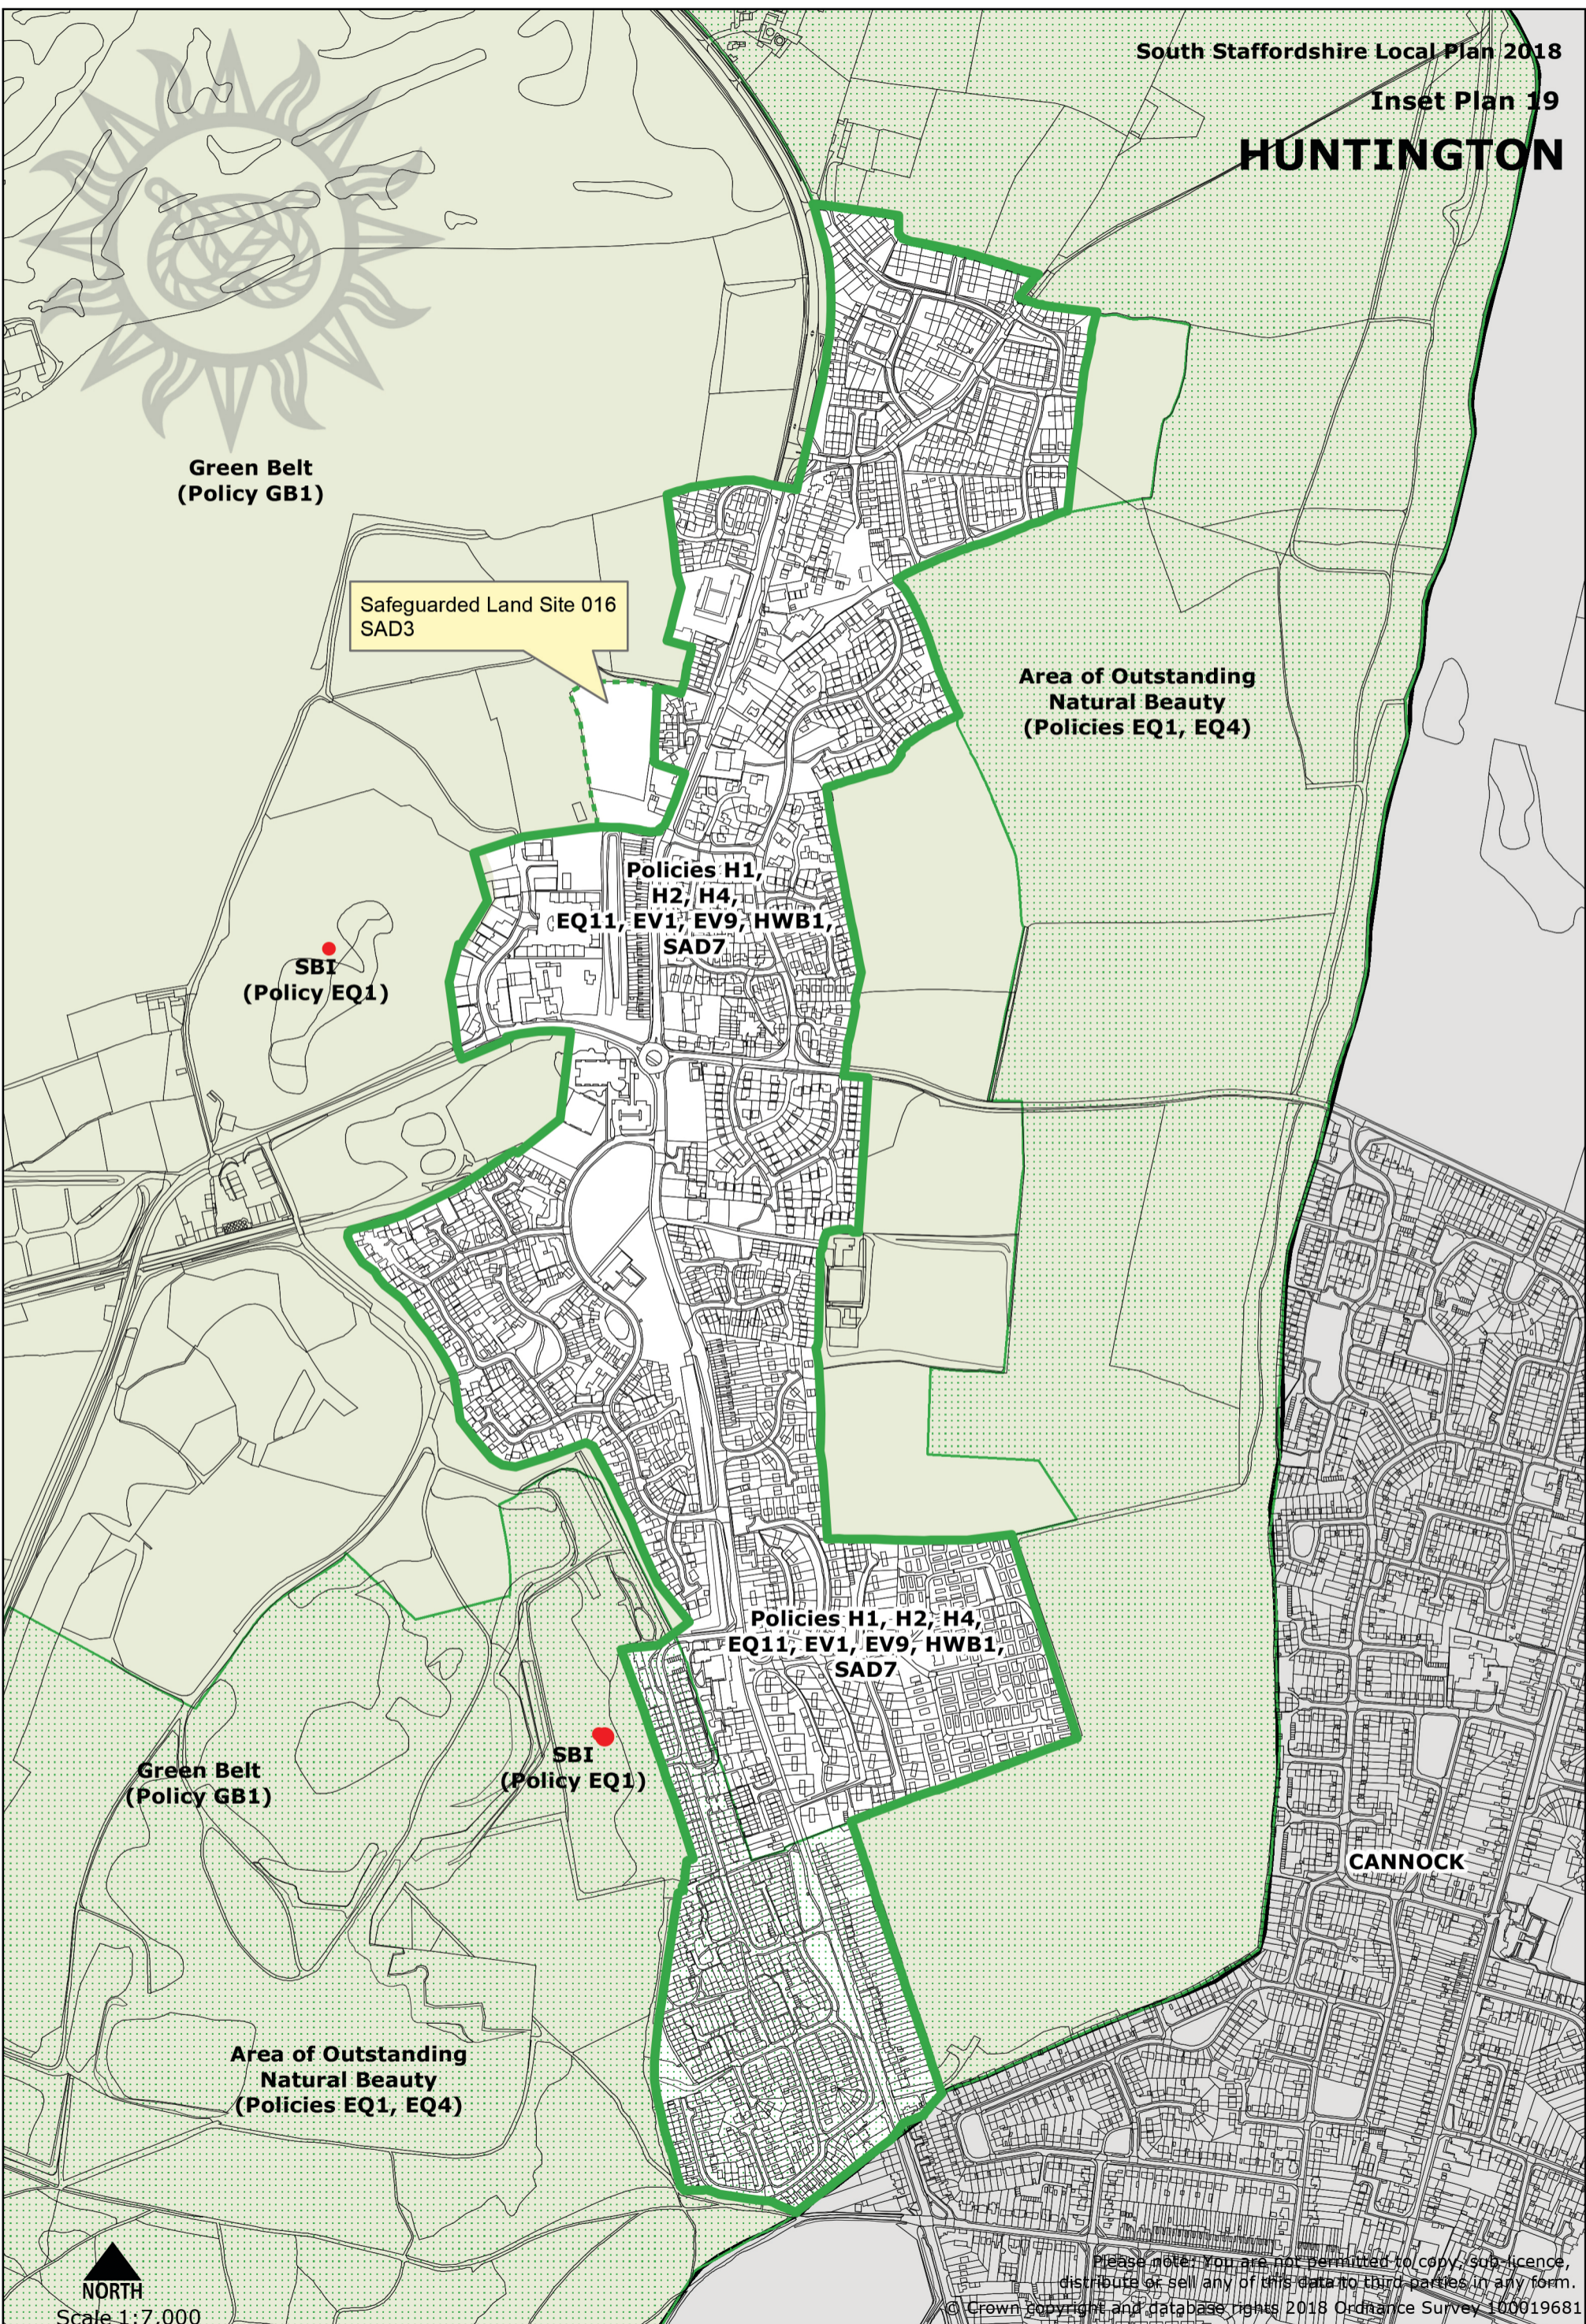

HUNTINGTON

NORTH
Scale 1:7,000