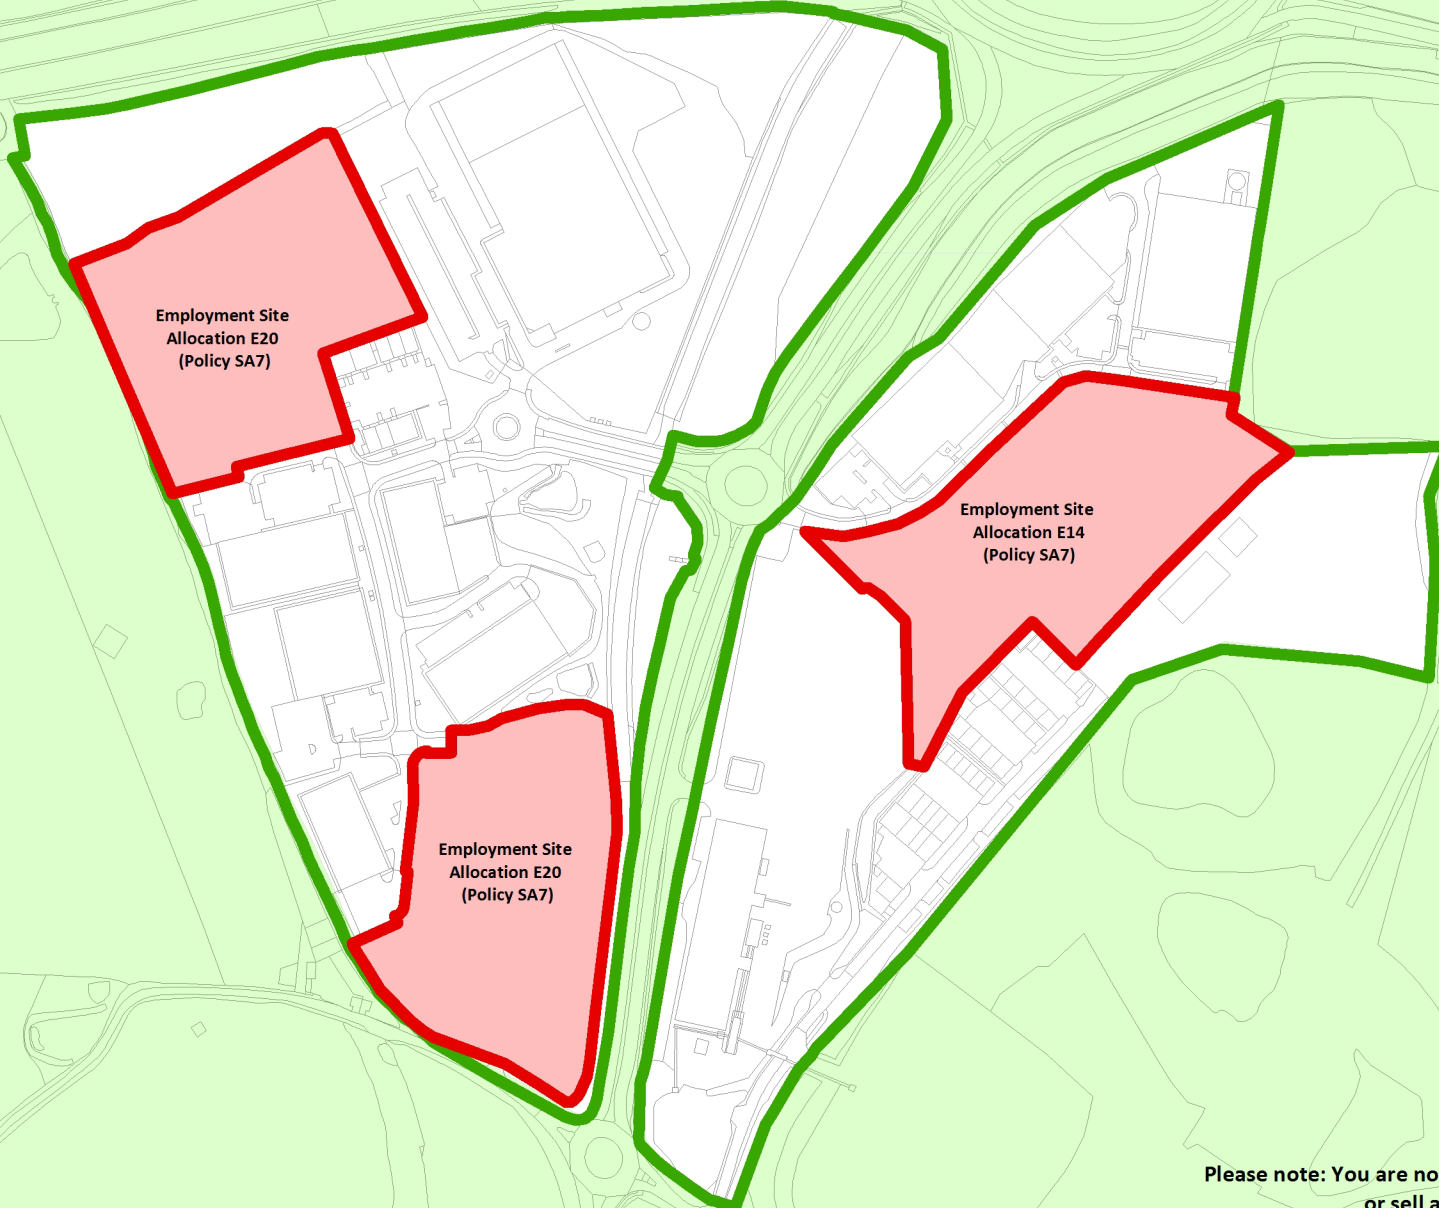

HILTON CROSS, HILTON MAIN AND VERNON PARK

Inset Plan 17

NORTH

Scale 1:4,500

Please note: You are not permitted to copy, sub-licence, distribute or sell any of this data to third parties in any form.

© Crown copyright and database rights 2022 Ordnance Survey 100019681