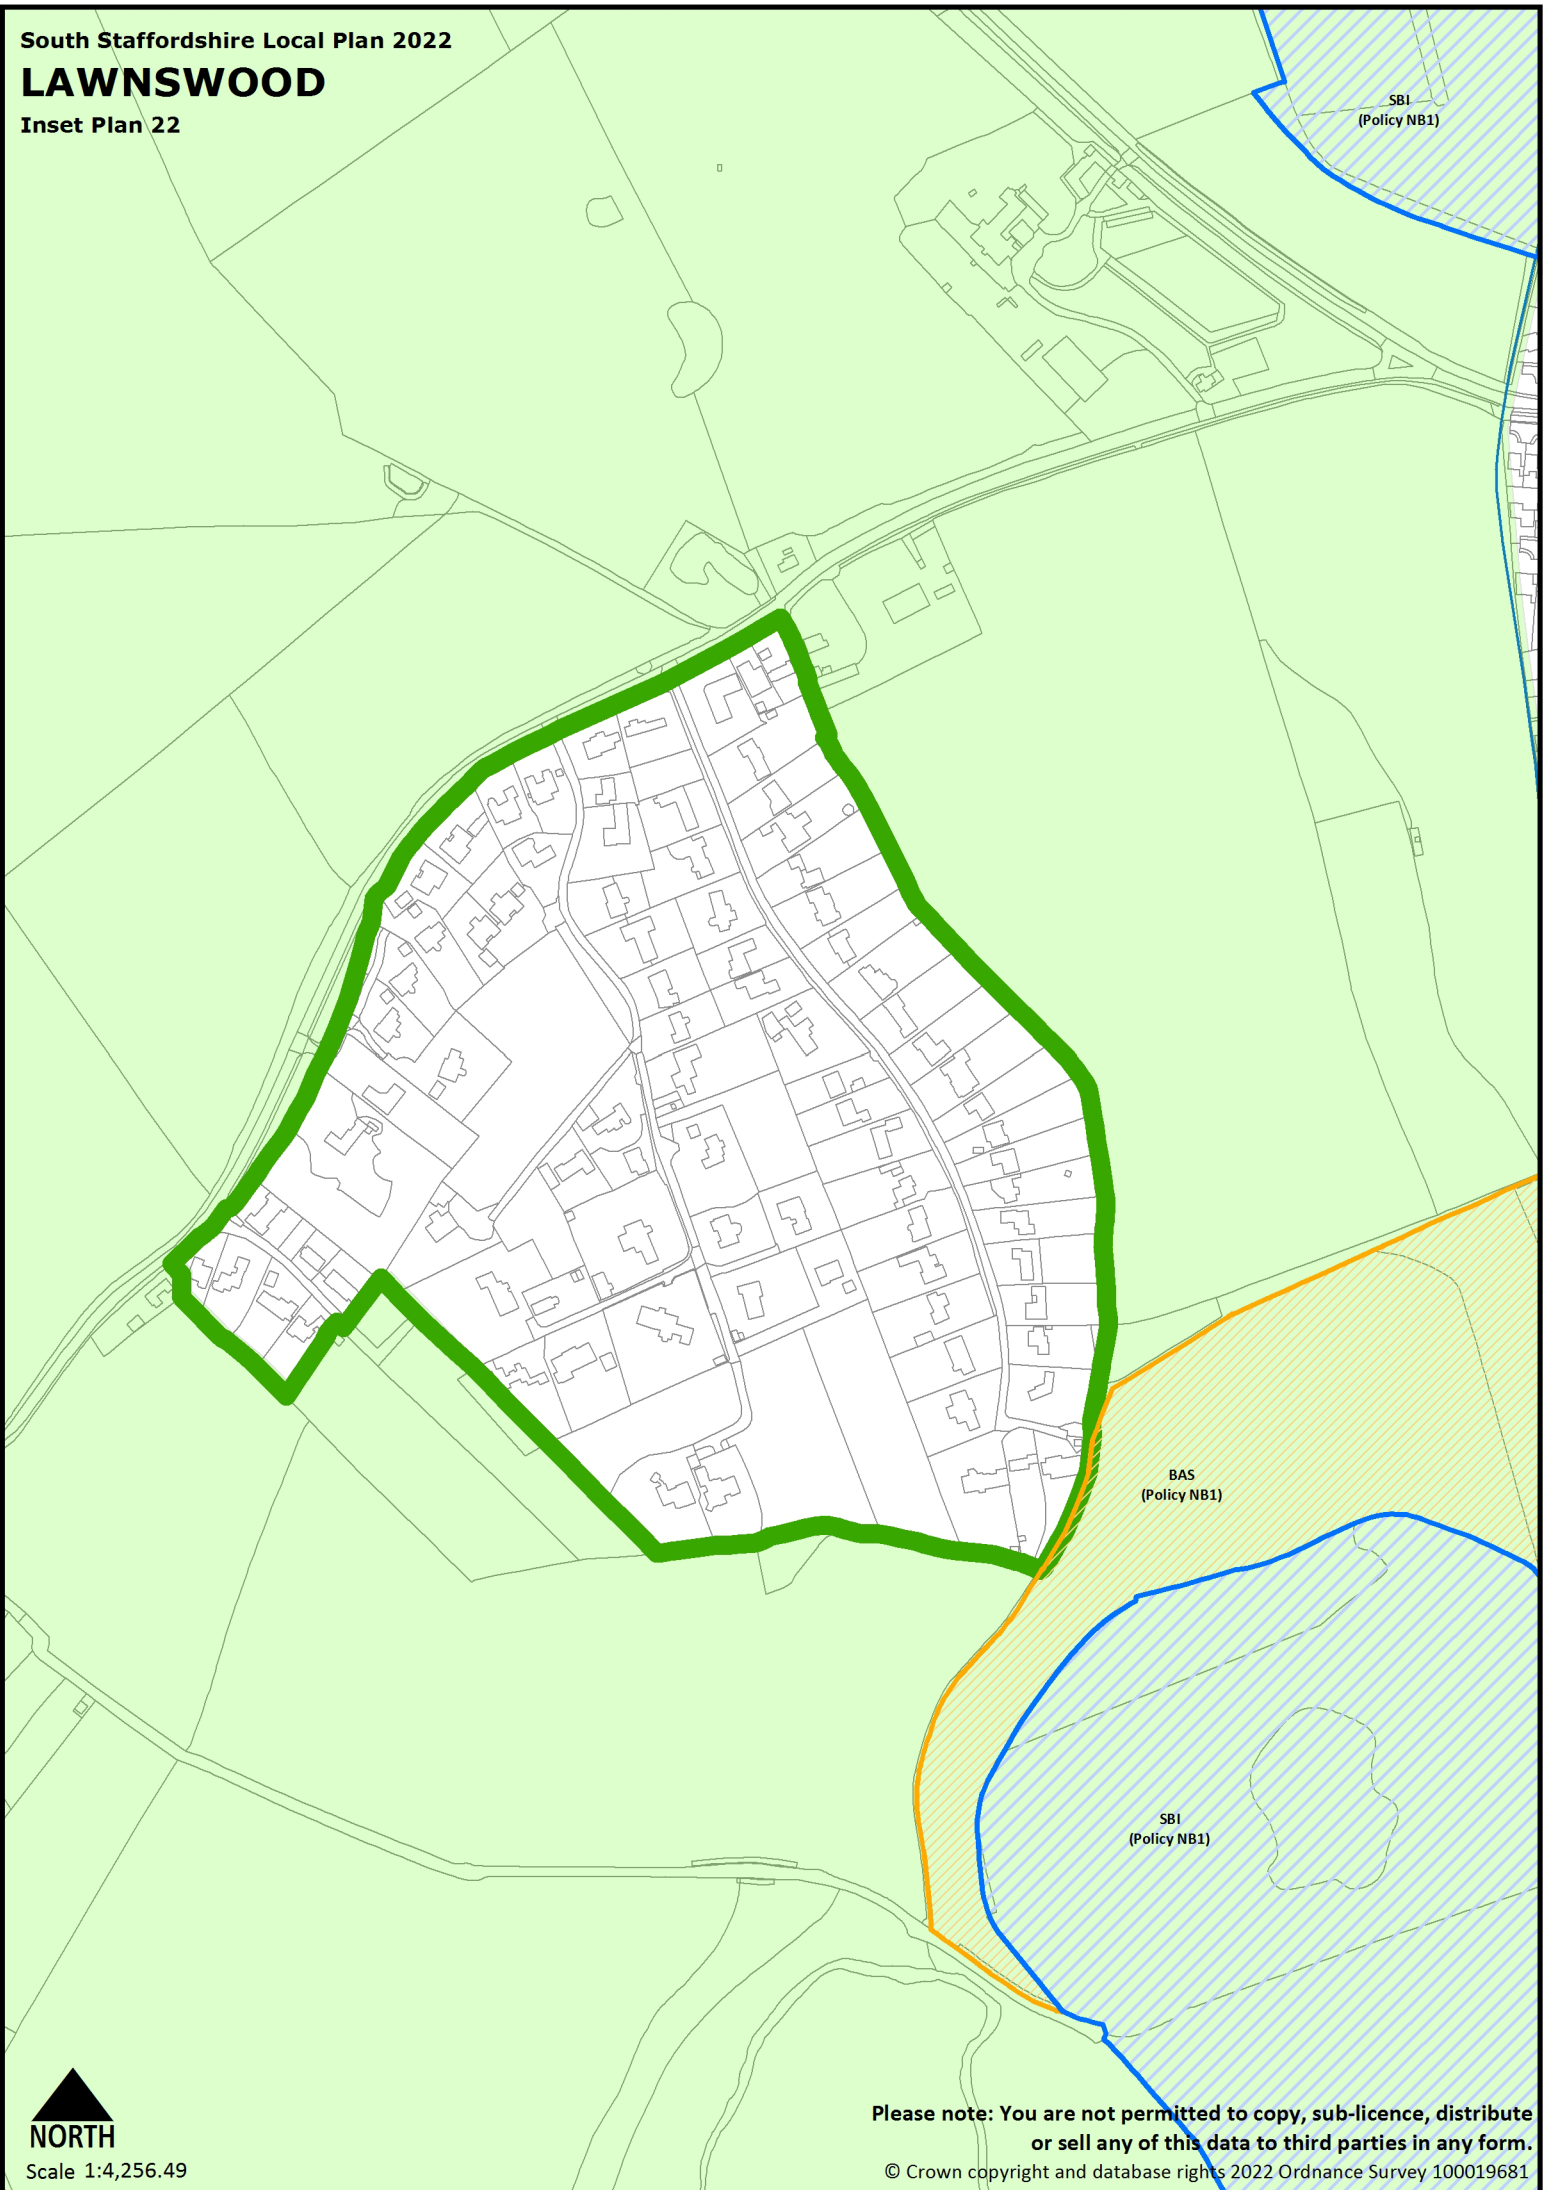

LAWNSWOOD

Inset Plan 22

NORTH

Scale 1:4,256.49

Please note: You are not permitted to copy, sub-licence, distribute or sell any of this data to third parties in any form.

© Crown copyright and database rights 2022 Ordnance Survey 100019681