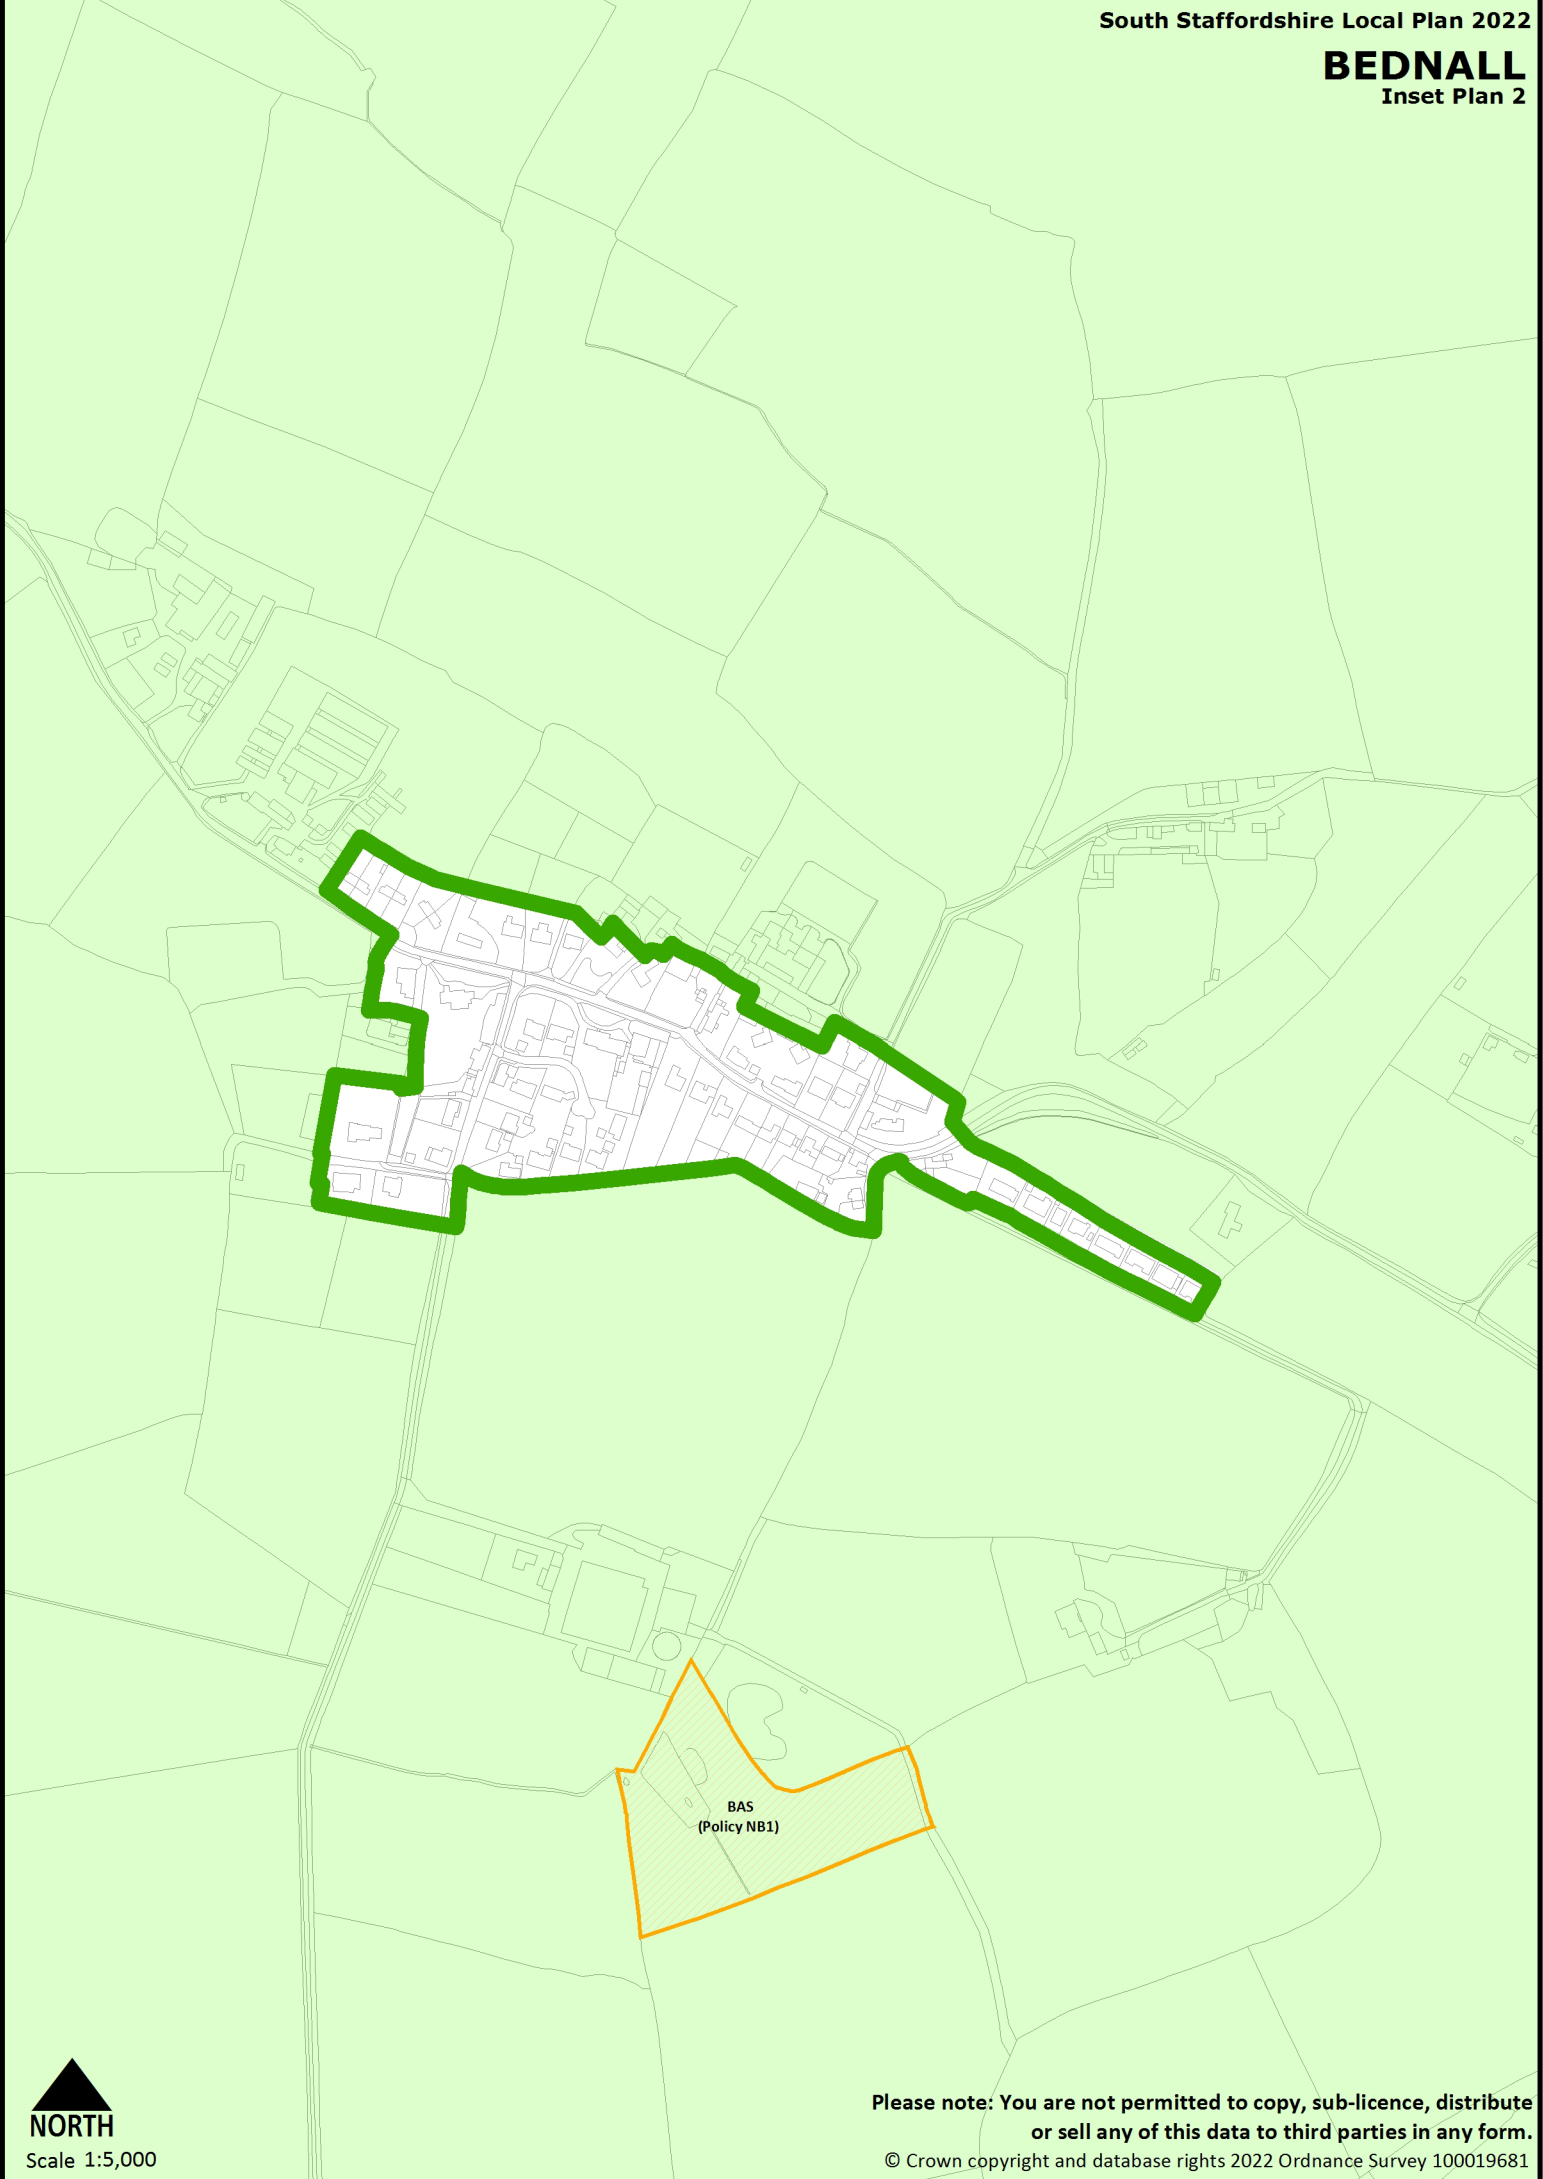

BEDNALL

Inset Plan 2

NORTH
Scale 1:5,000

Please note: You are not permitted to copy, sub-licence, distribute or sell any of this data to third parties in any form.
© Crown copyright and database rights 2022 Ordnance Survey 100019681