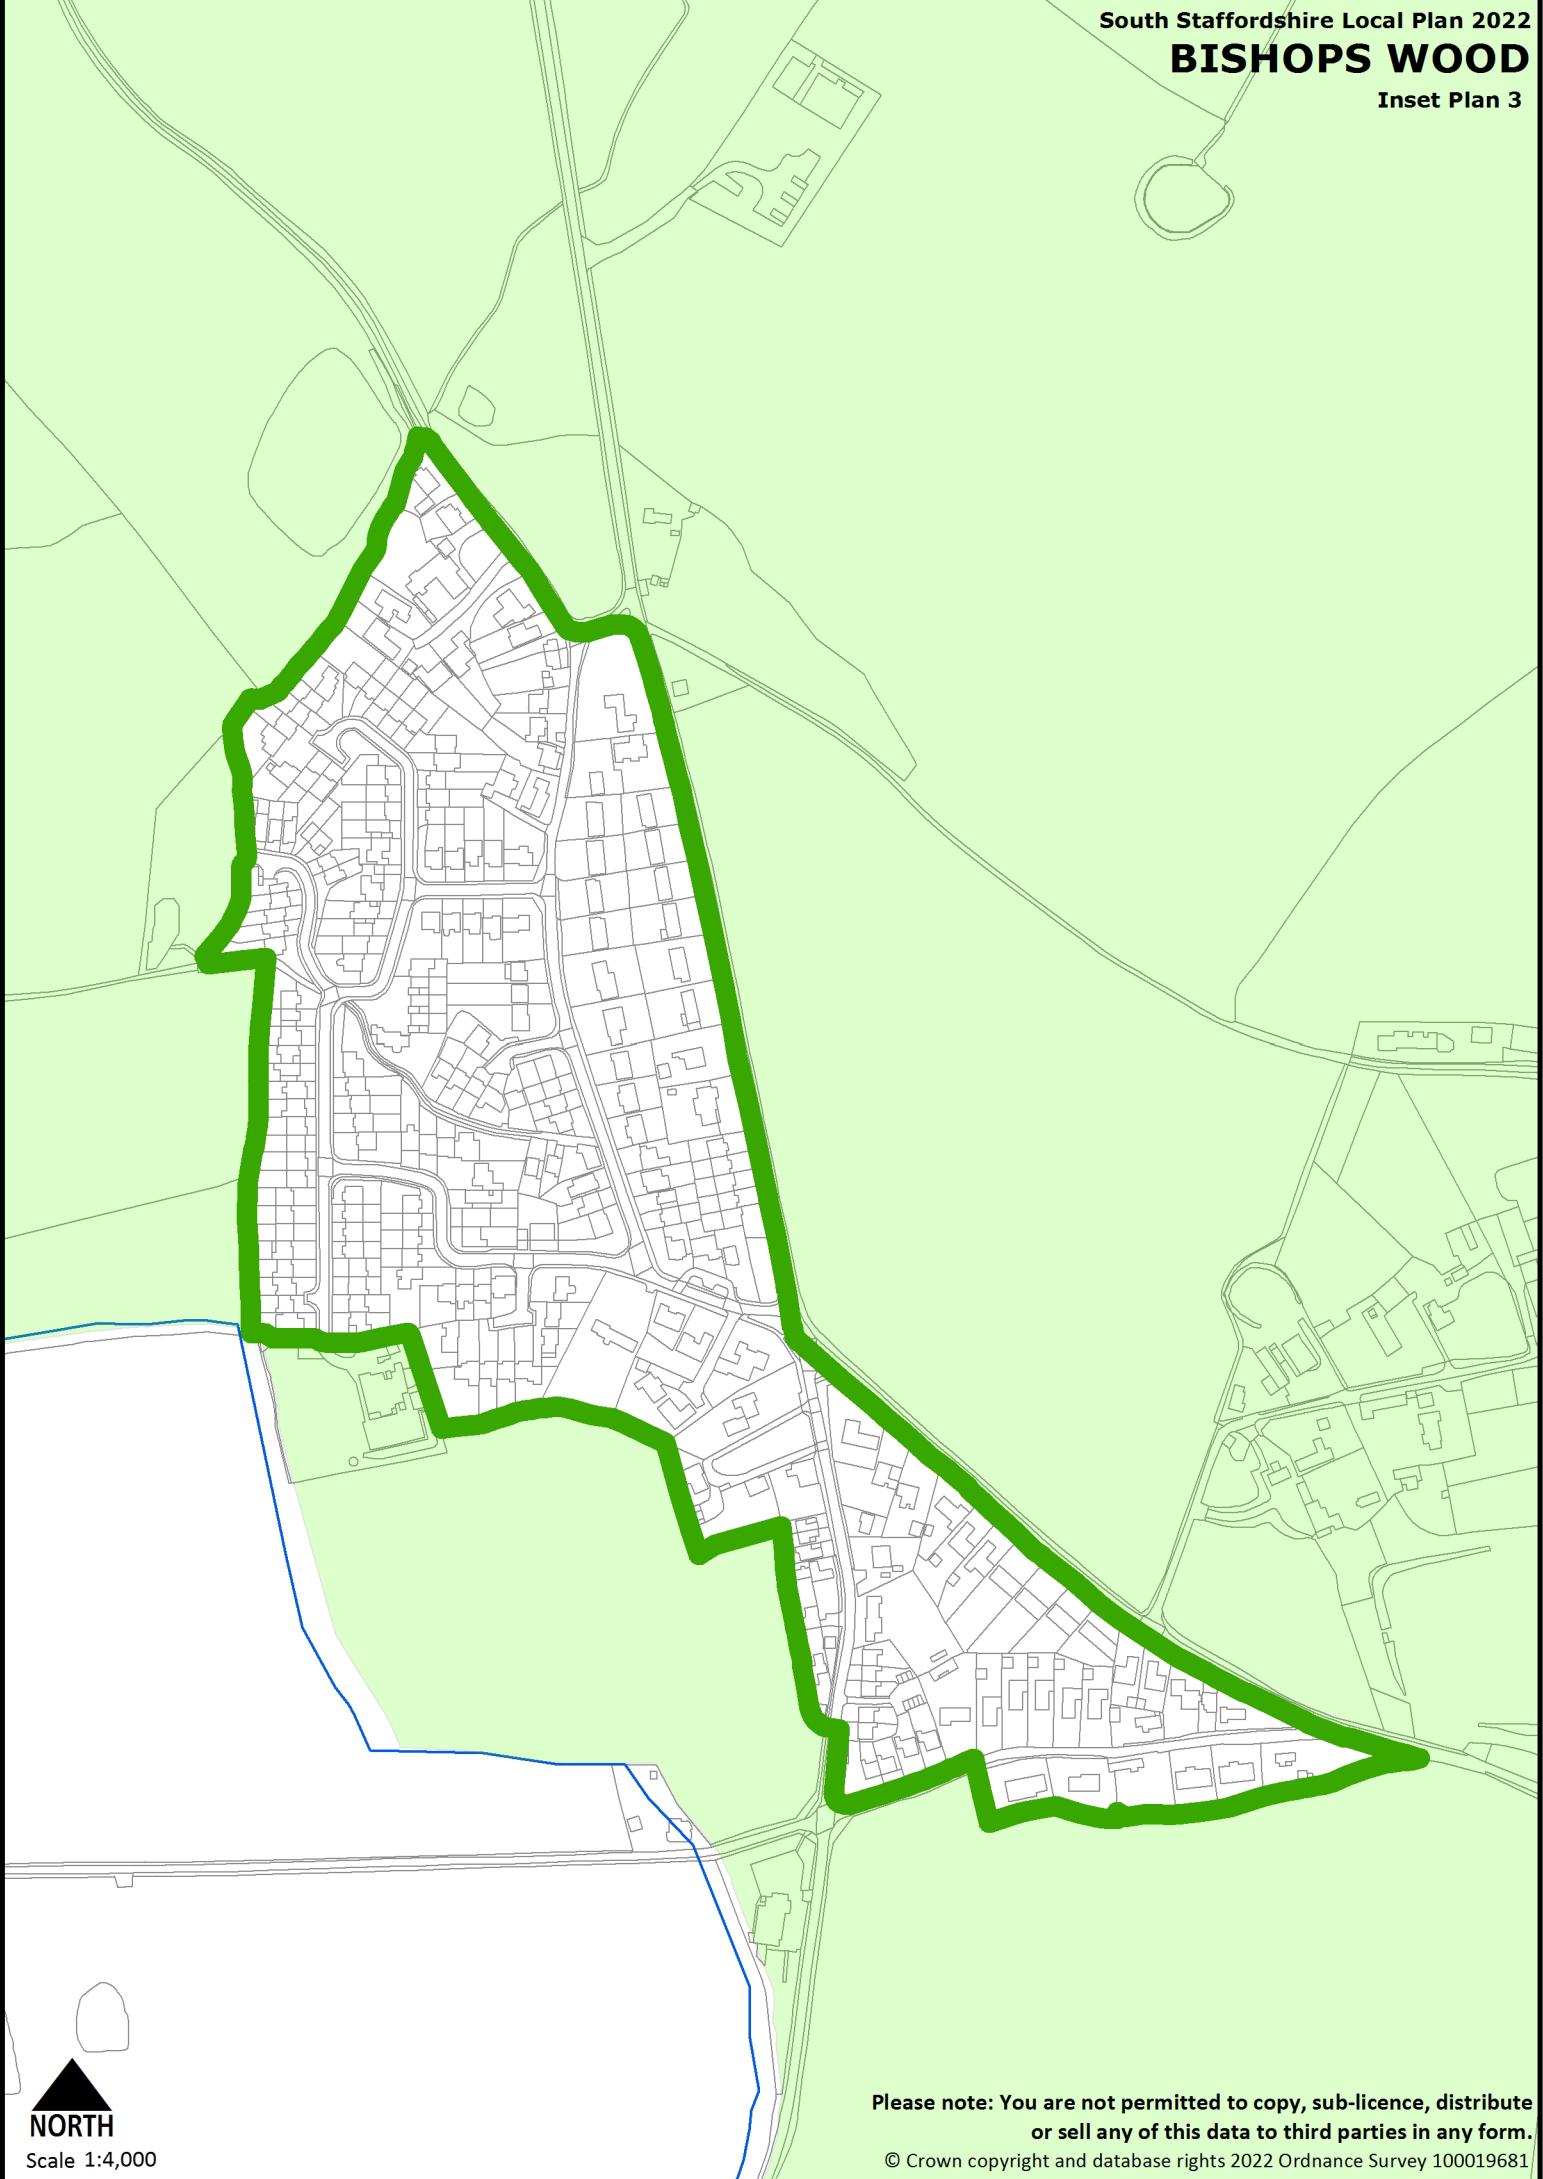

BISHOPS WOOD

Inset Plan 3

NORTH

Scale 1:4,000

Please note: You are not permitted to copy, sub-licence, distribute or sell any of this data to third parties in any form.

© Crown copyright and database rights 2022 Ordnance Survey 100019681