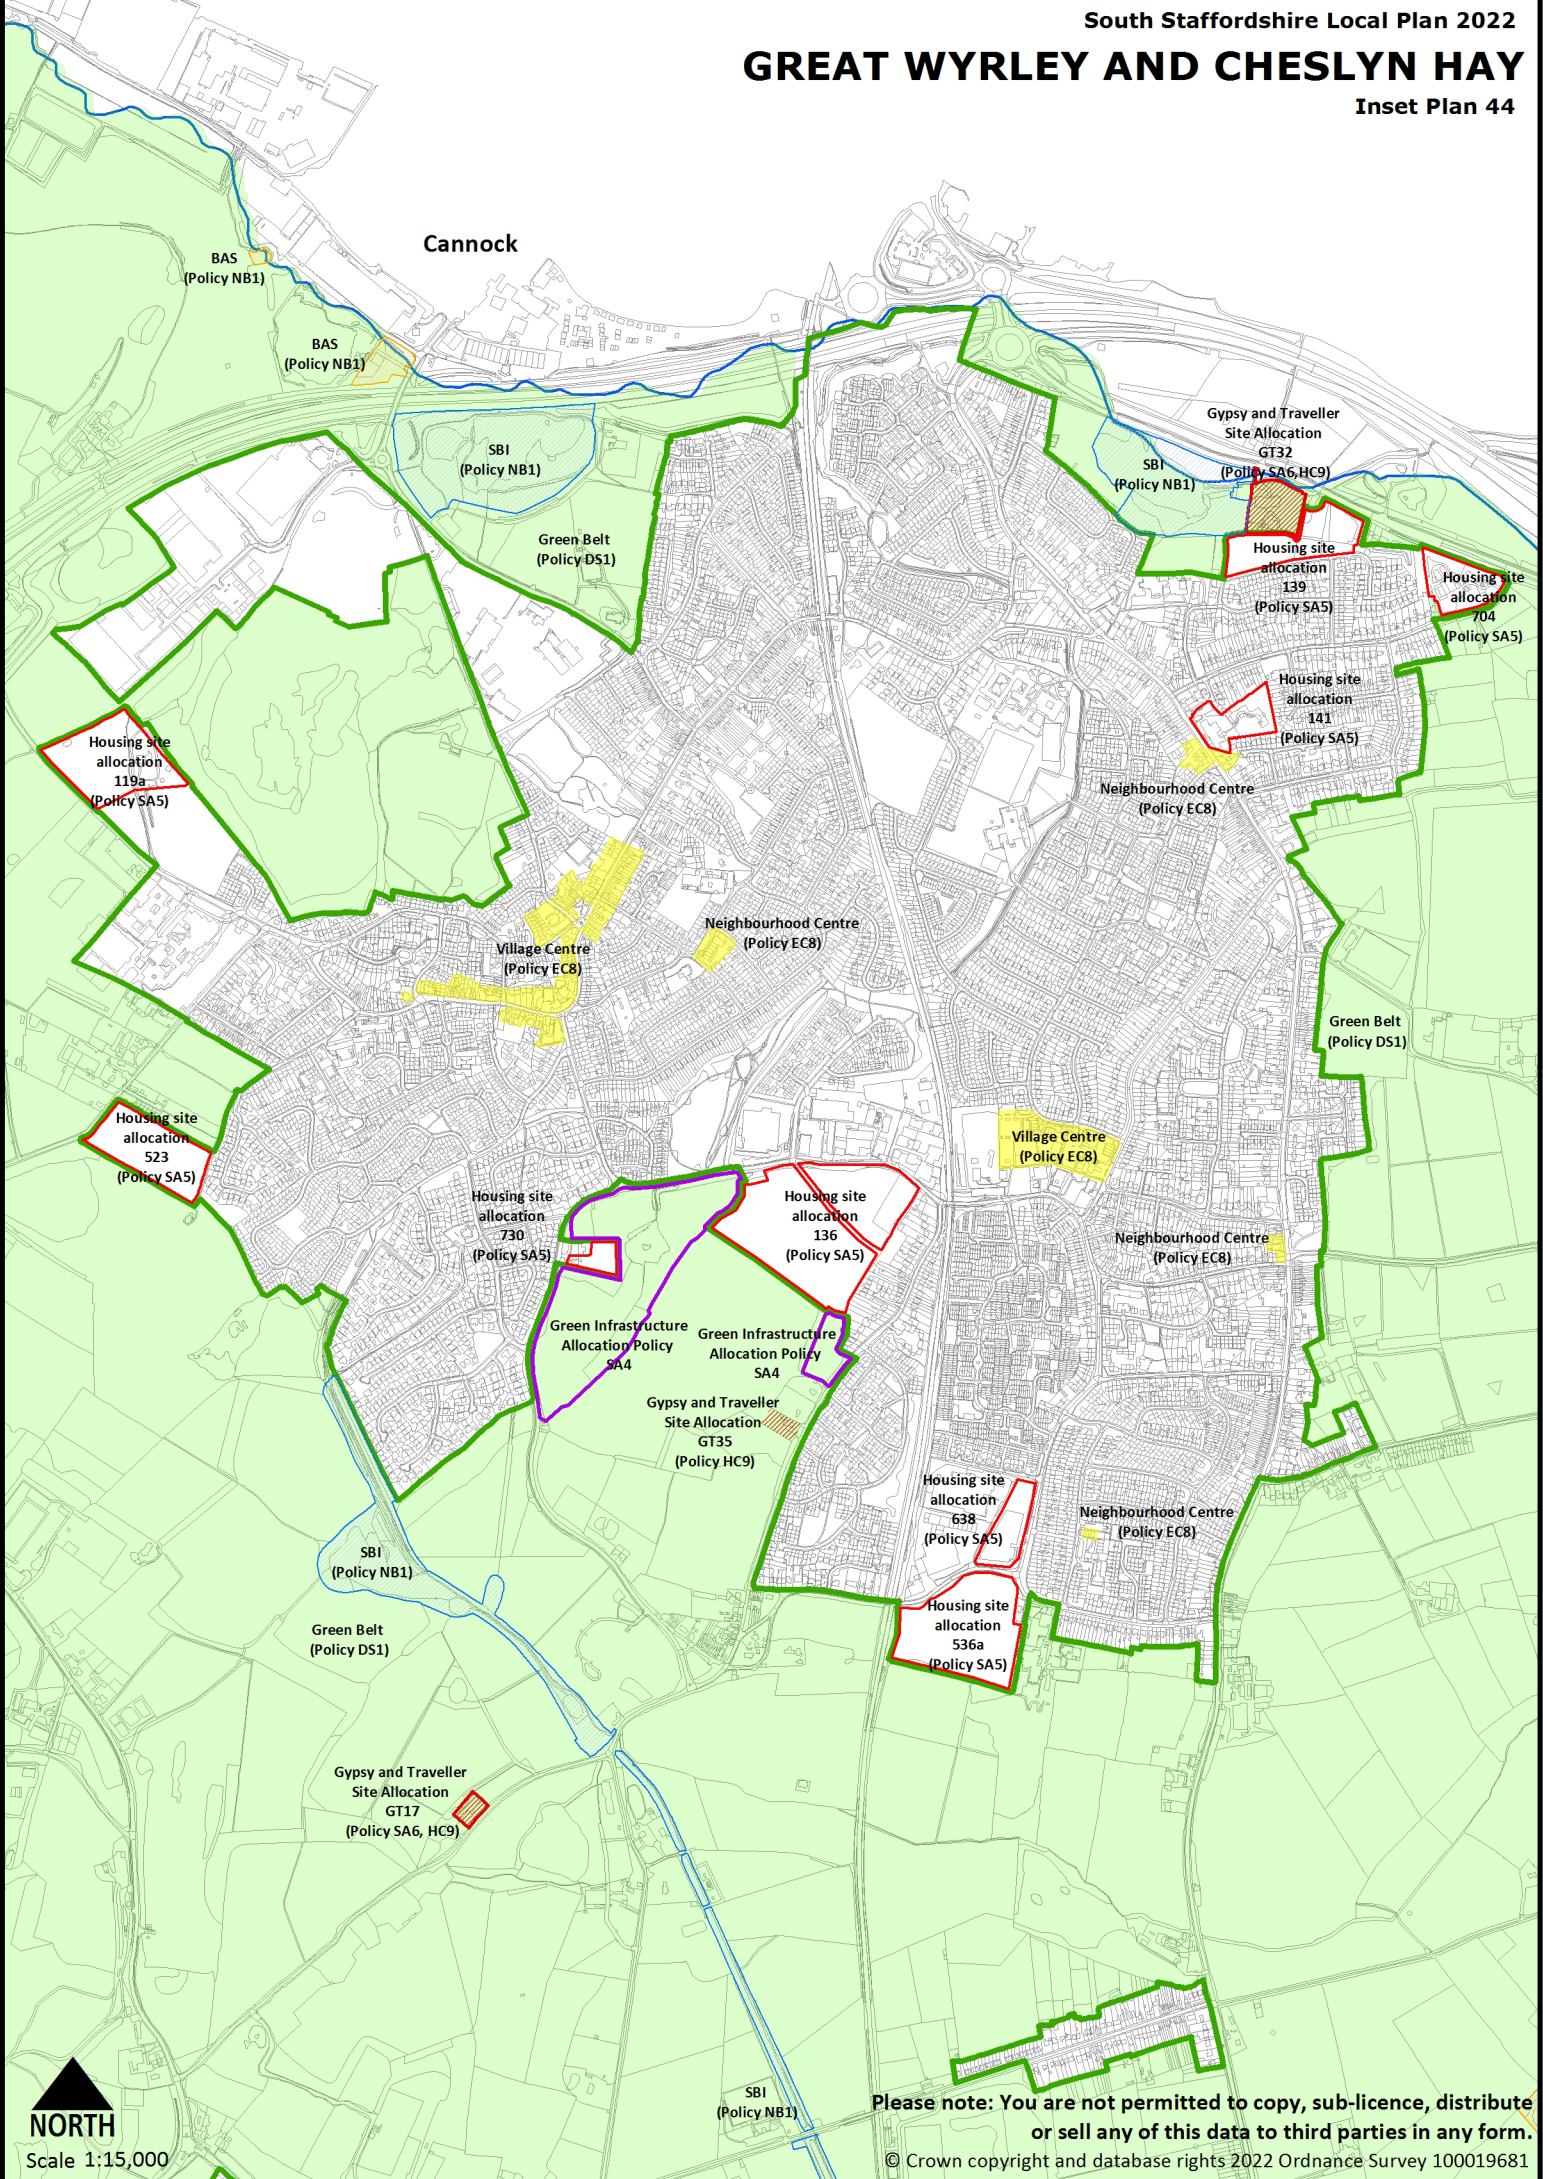

# GREAT WYRLEY AND CHESLYN HAY

Inset Plan 44

Cannock

**NORTH**  
Scale 1:15,000

Please note: You are not permitted to copy, sub-licence, distribute or sell any of this data to third parties in any form.  
© Crown copyright and database rights 2022 Ordnance Survey 100019681