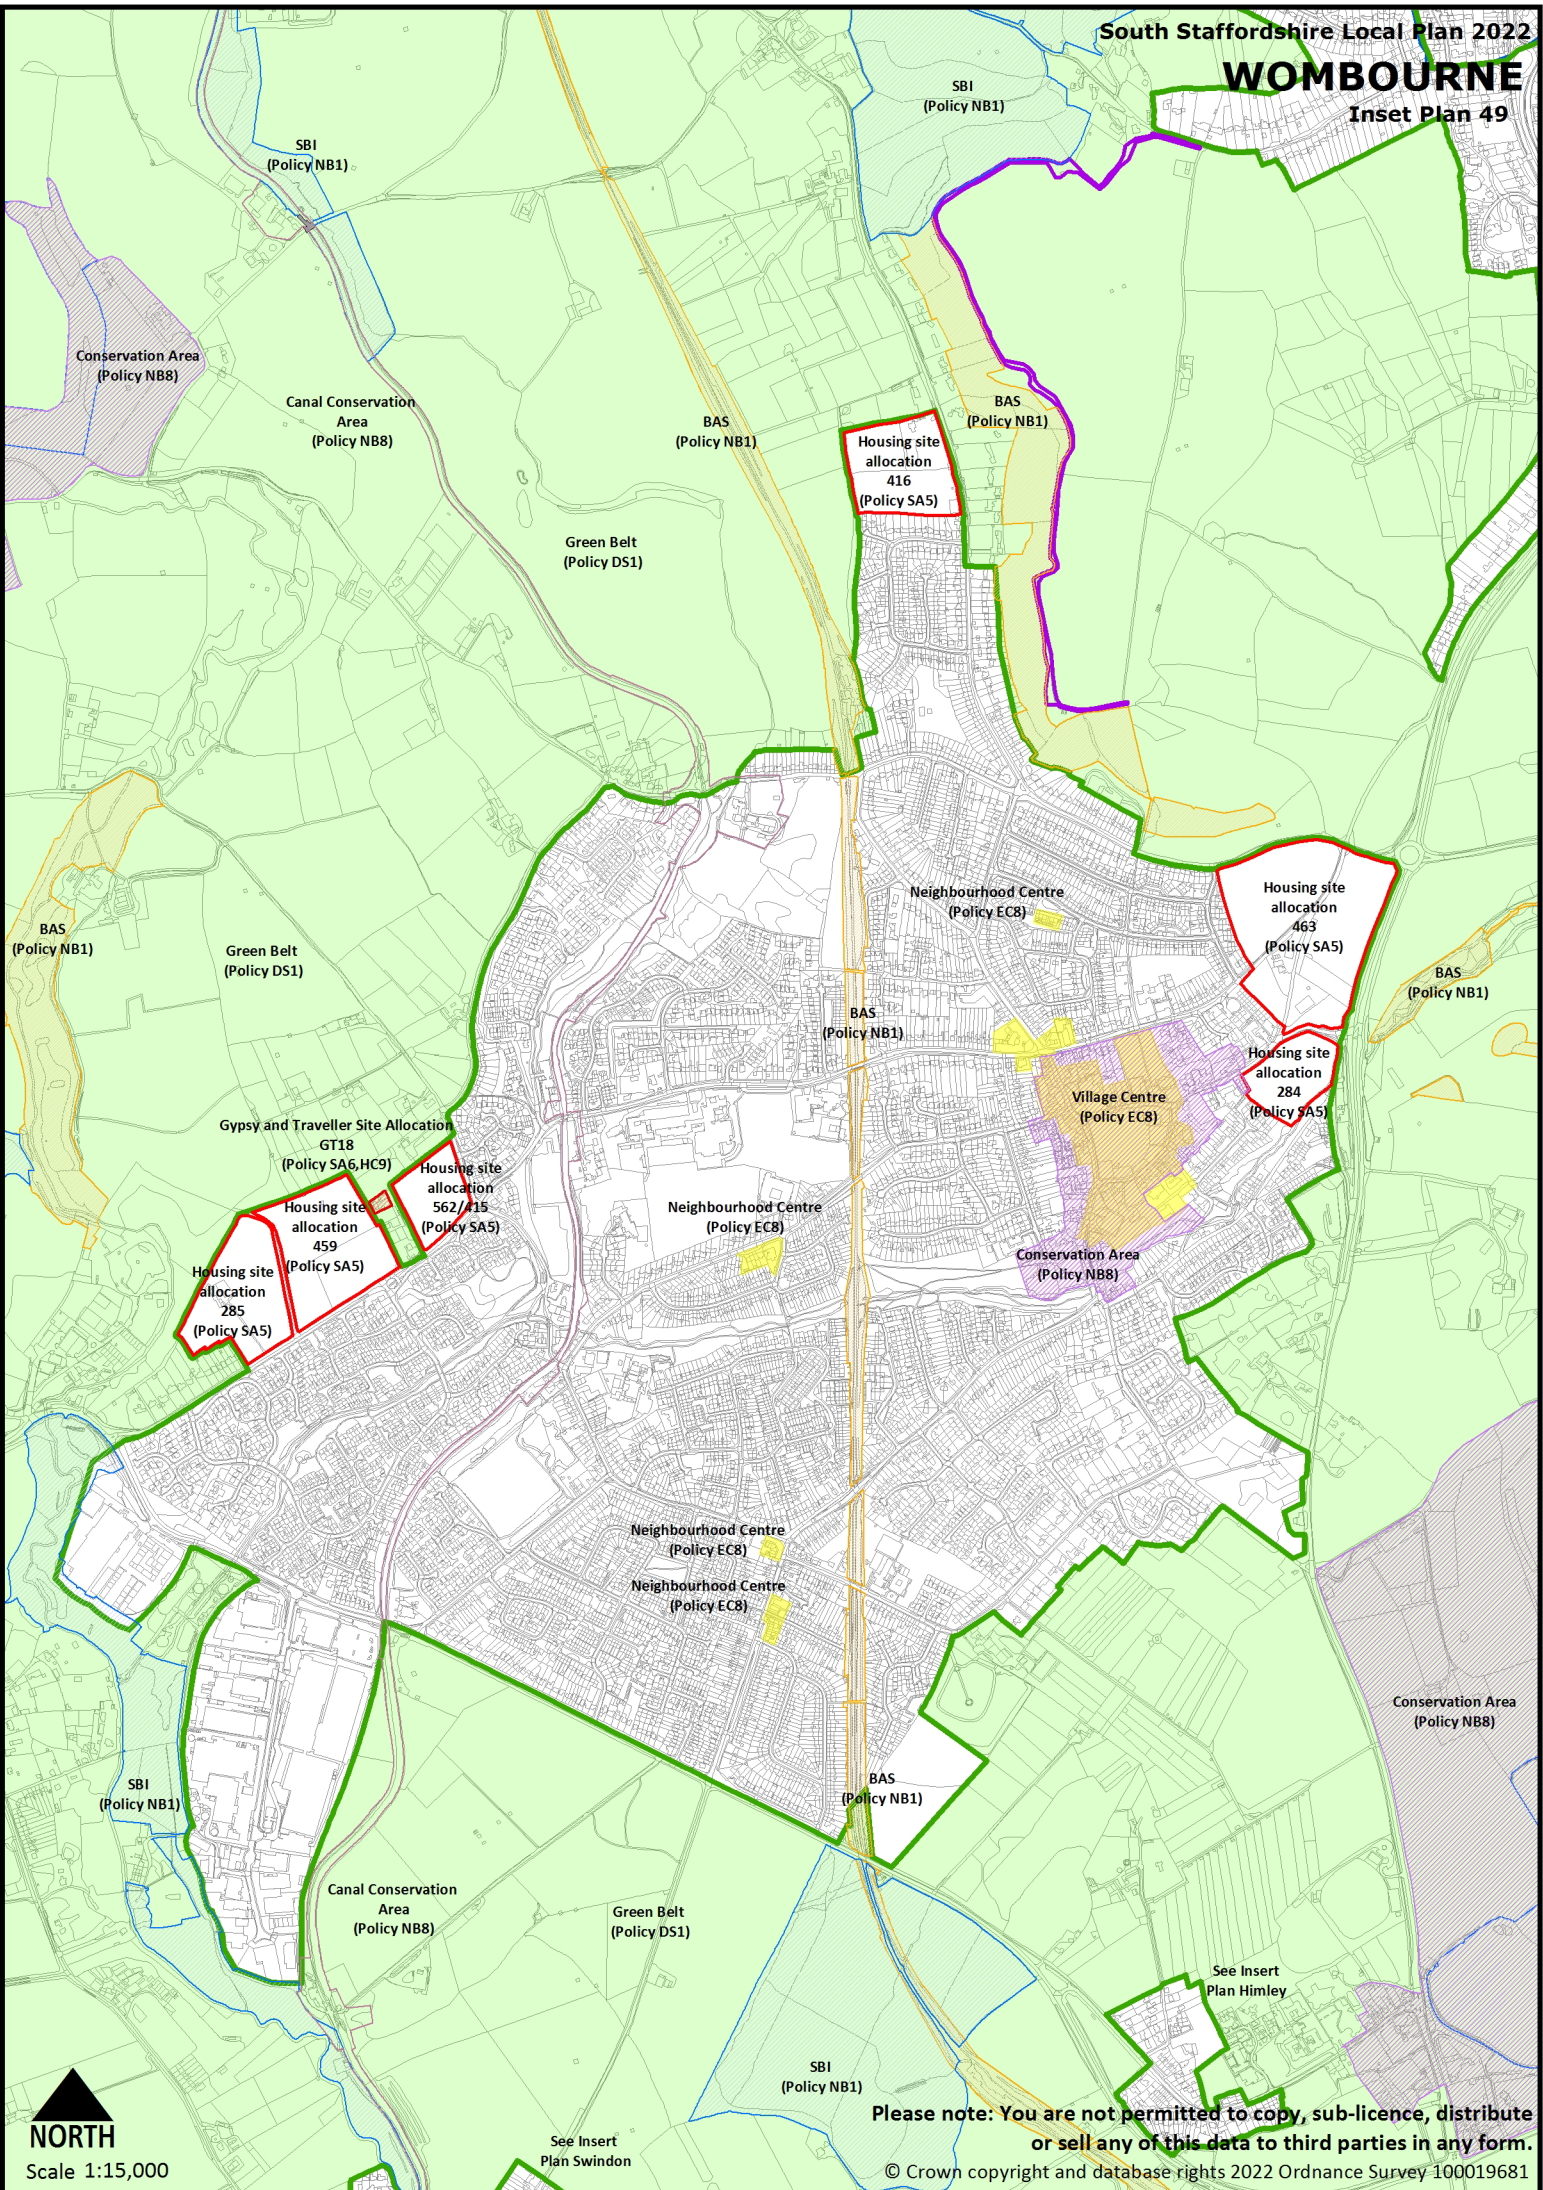

WOMBOURNE

Inset Plan 49

NORTH
 Scale 1:15,000

See Insert
 Plan Swindon

See Insert
 Plan Himley

Please note: You are not permitted to copy, sub-licence, distribute or sell any of this data to third parties in any form.
 © Crown copyright and database rights 2022 Ordnance Survey 100019681