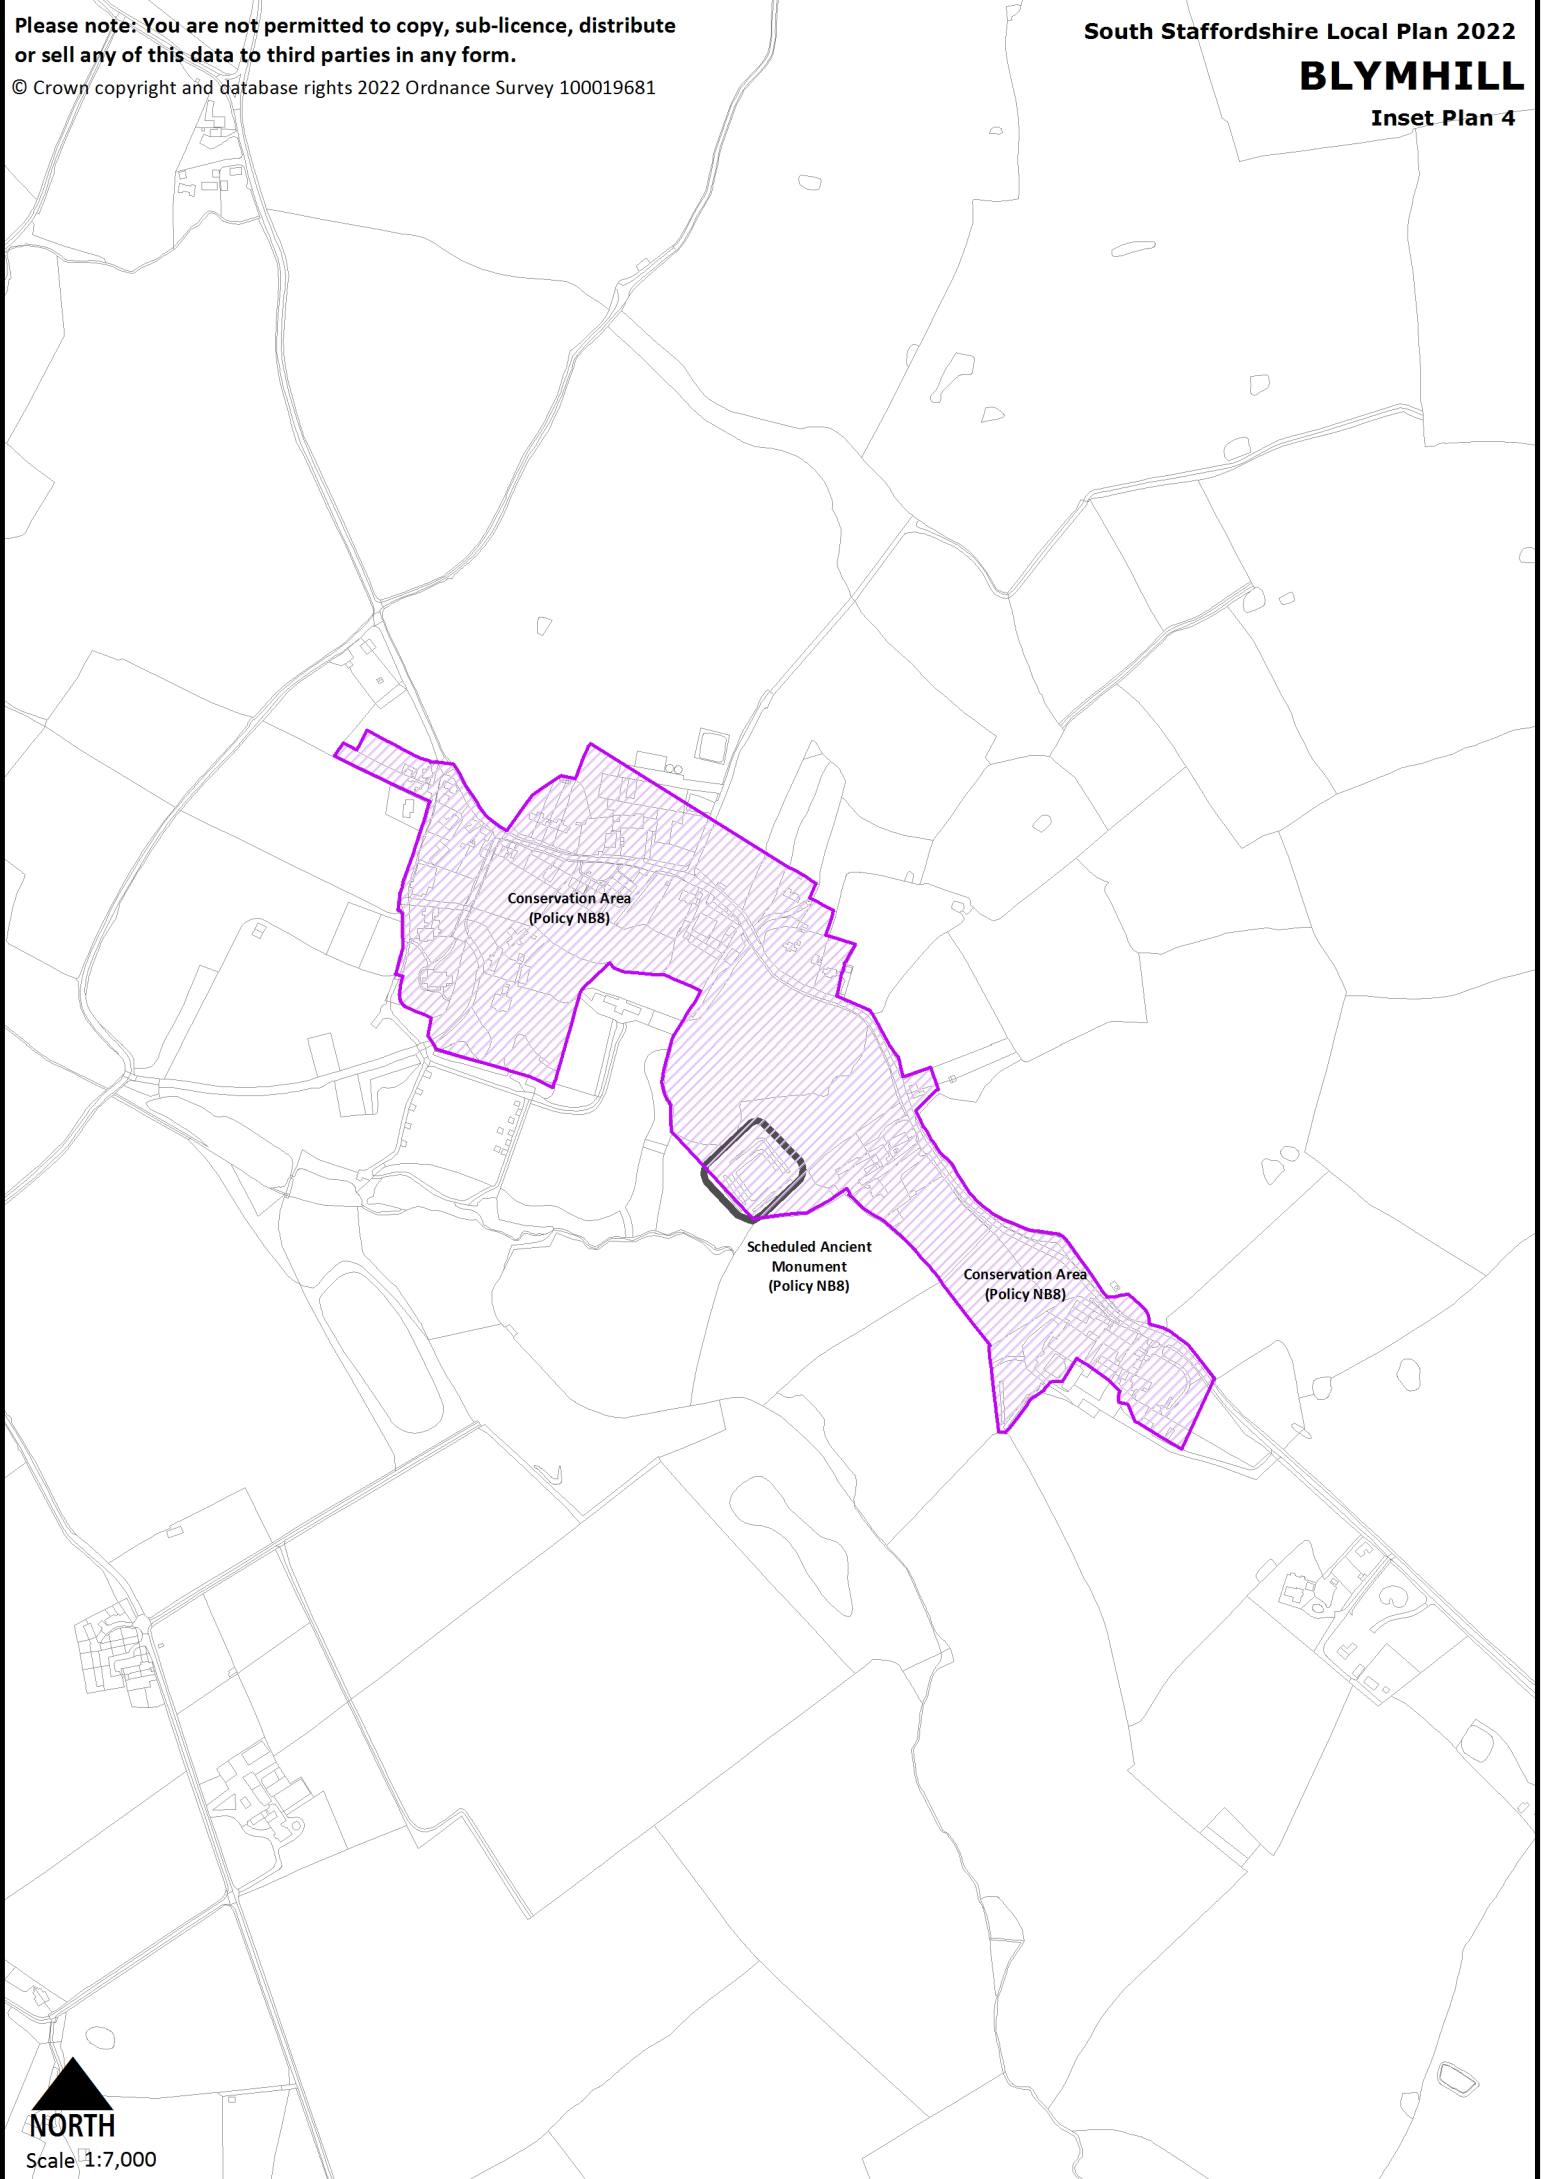

Please note: You are not permitted to copy, sub-licence, distribute or sell any of this data to third parties in any form.

© Crown copyright and database rights 2022 Ordnance Survey 100019681

Conservation Area
(Policy NB8)

Scheduled Ancient
Monument
(Policy NB8)

Conservation Area
(Policy NB8)