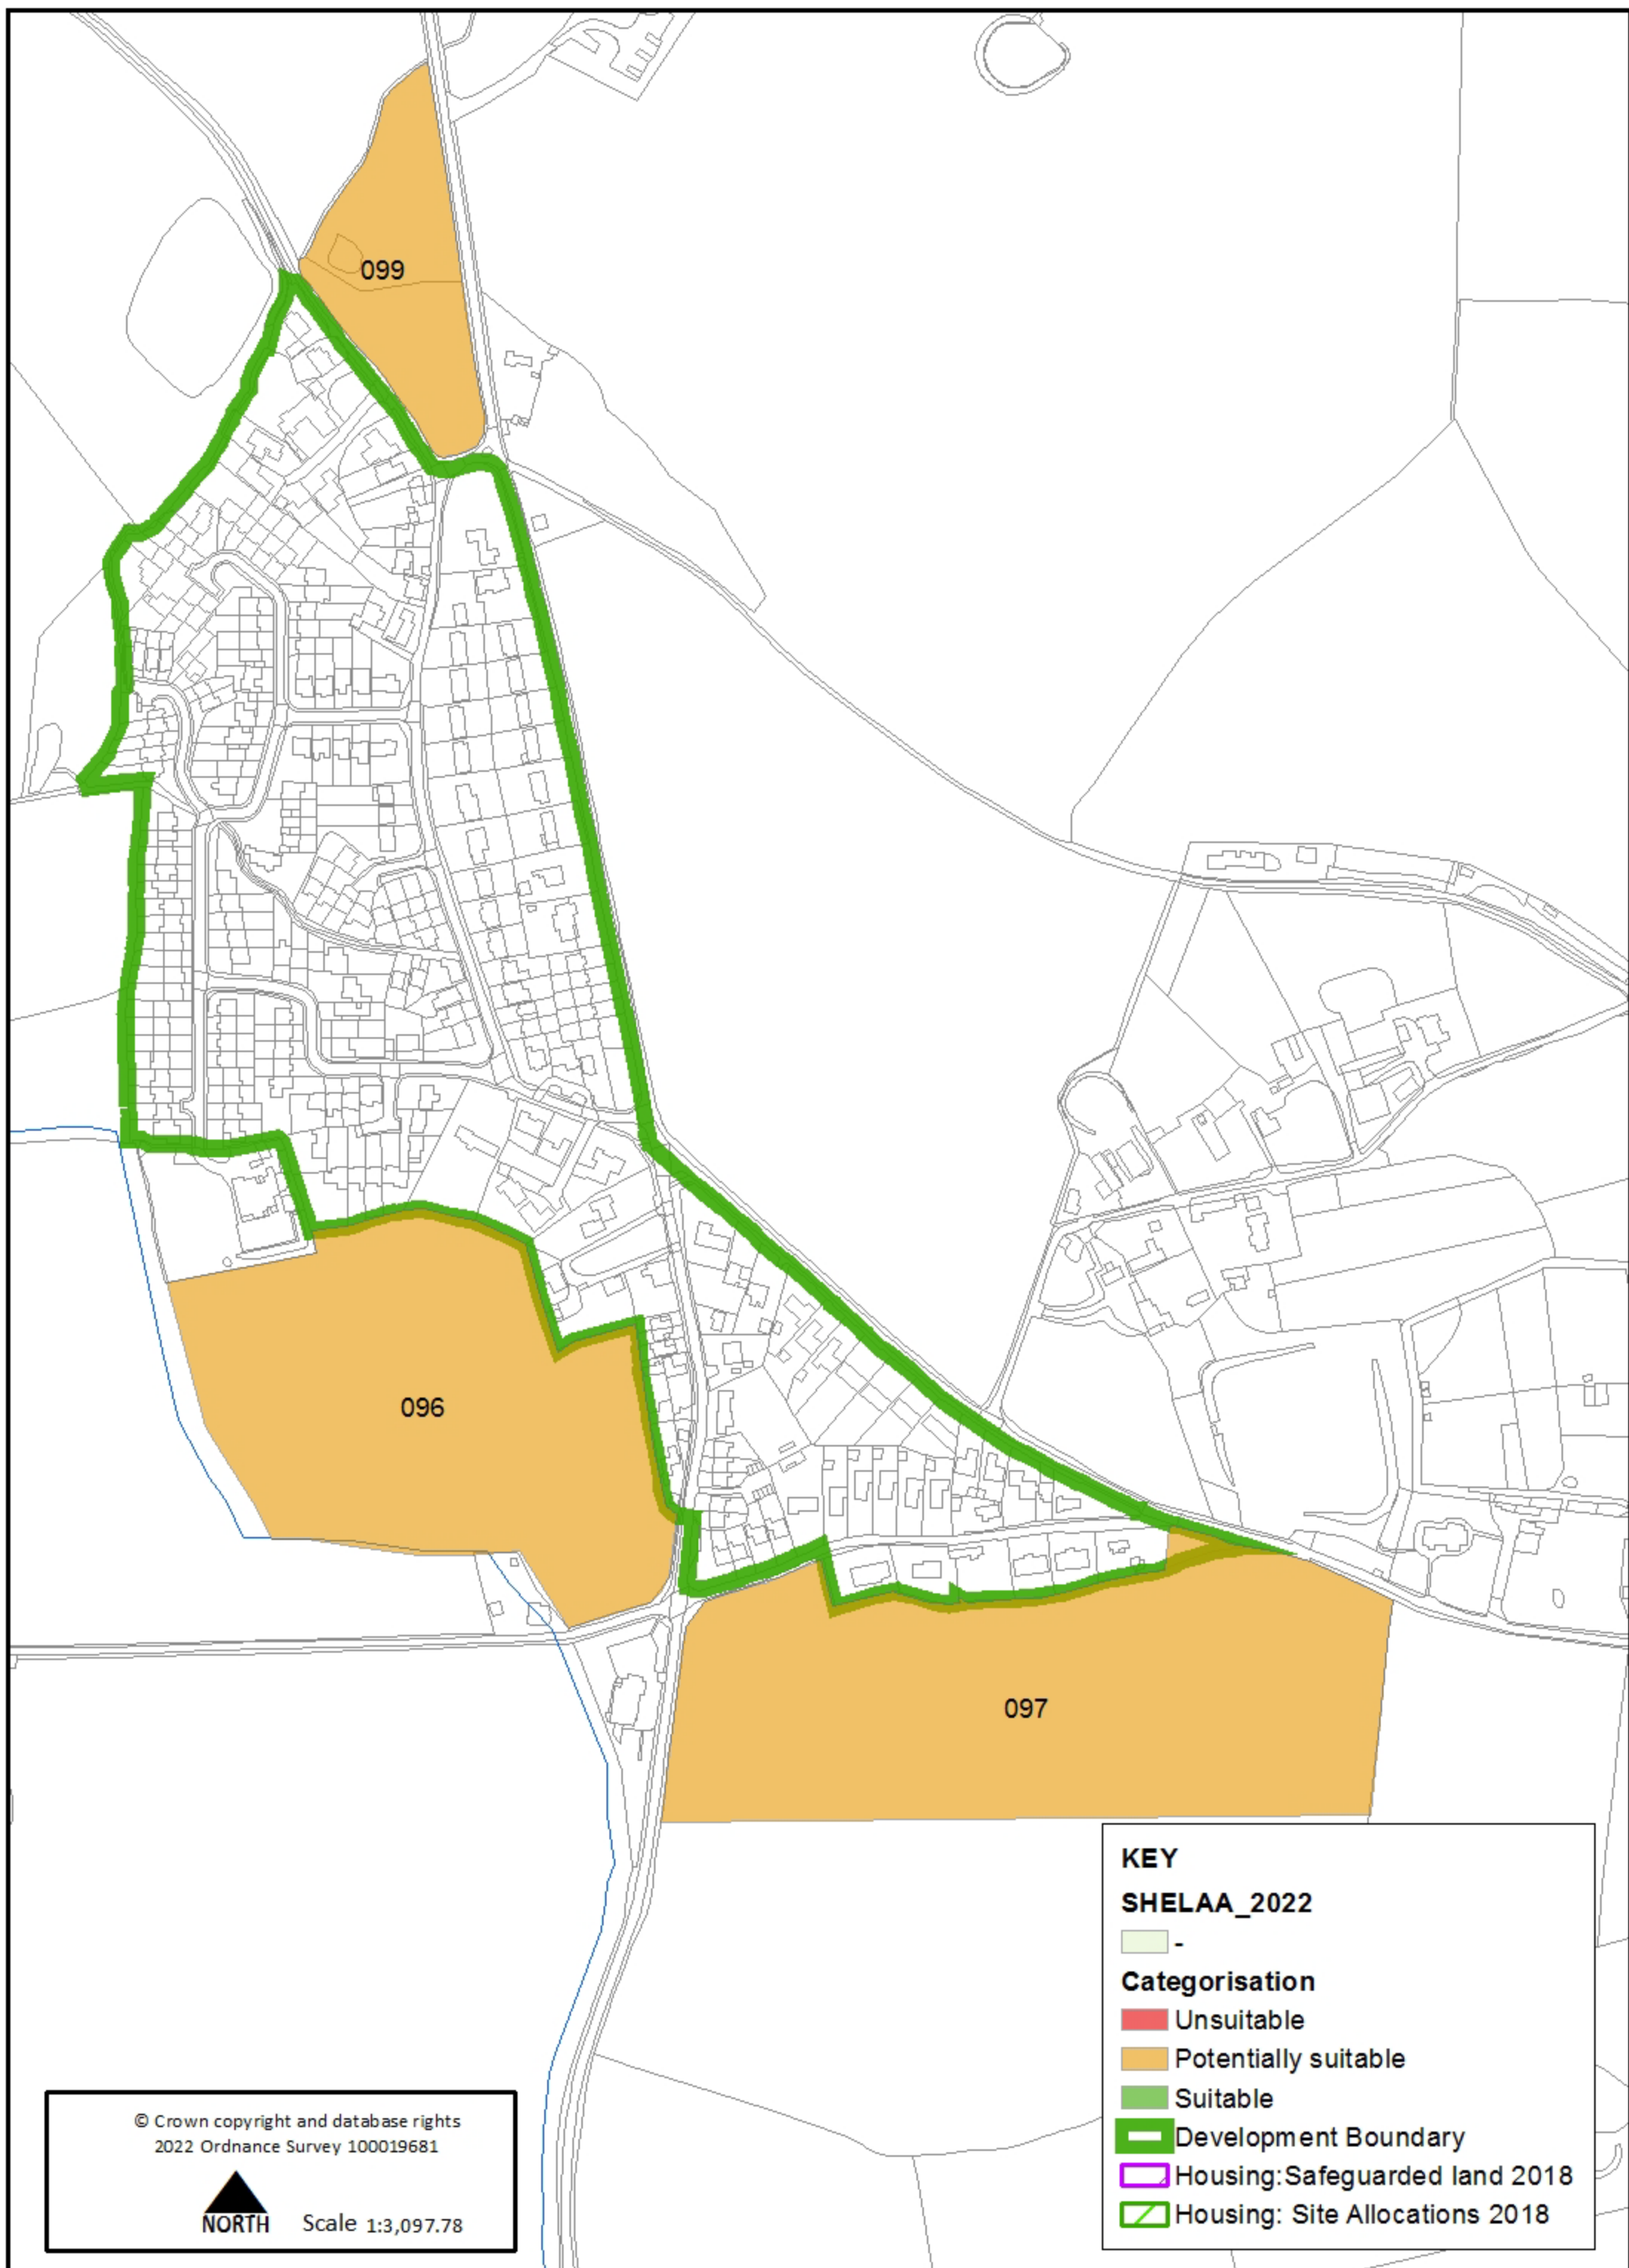

Bishops Wood SHELAA map

© Crown copyright and database rights
2022 Ordnance Survey 100019681

Scale 1:3,097.78