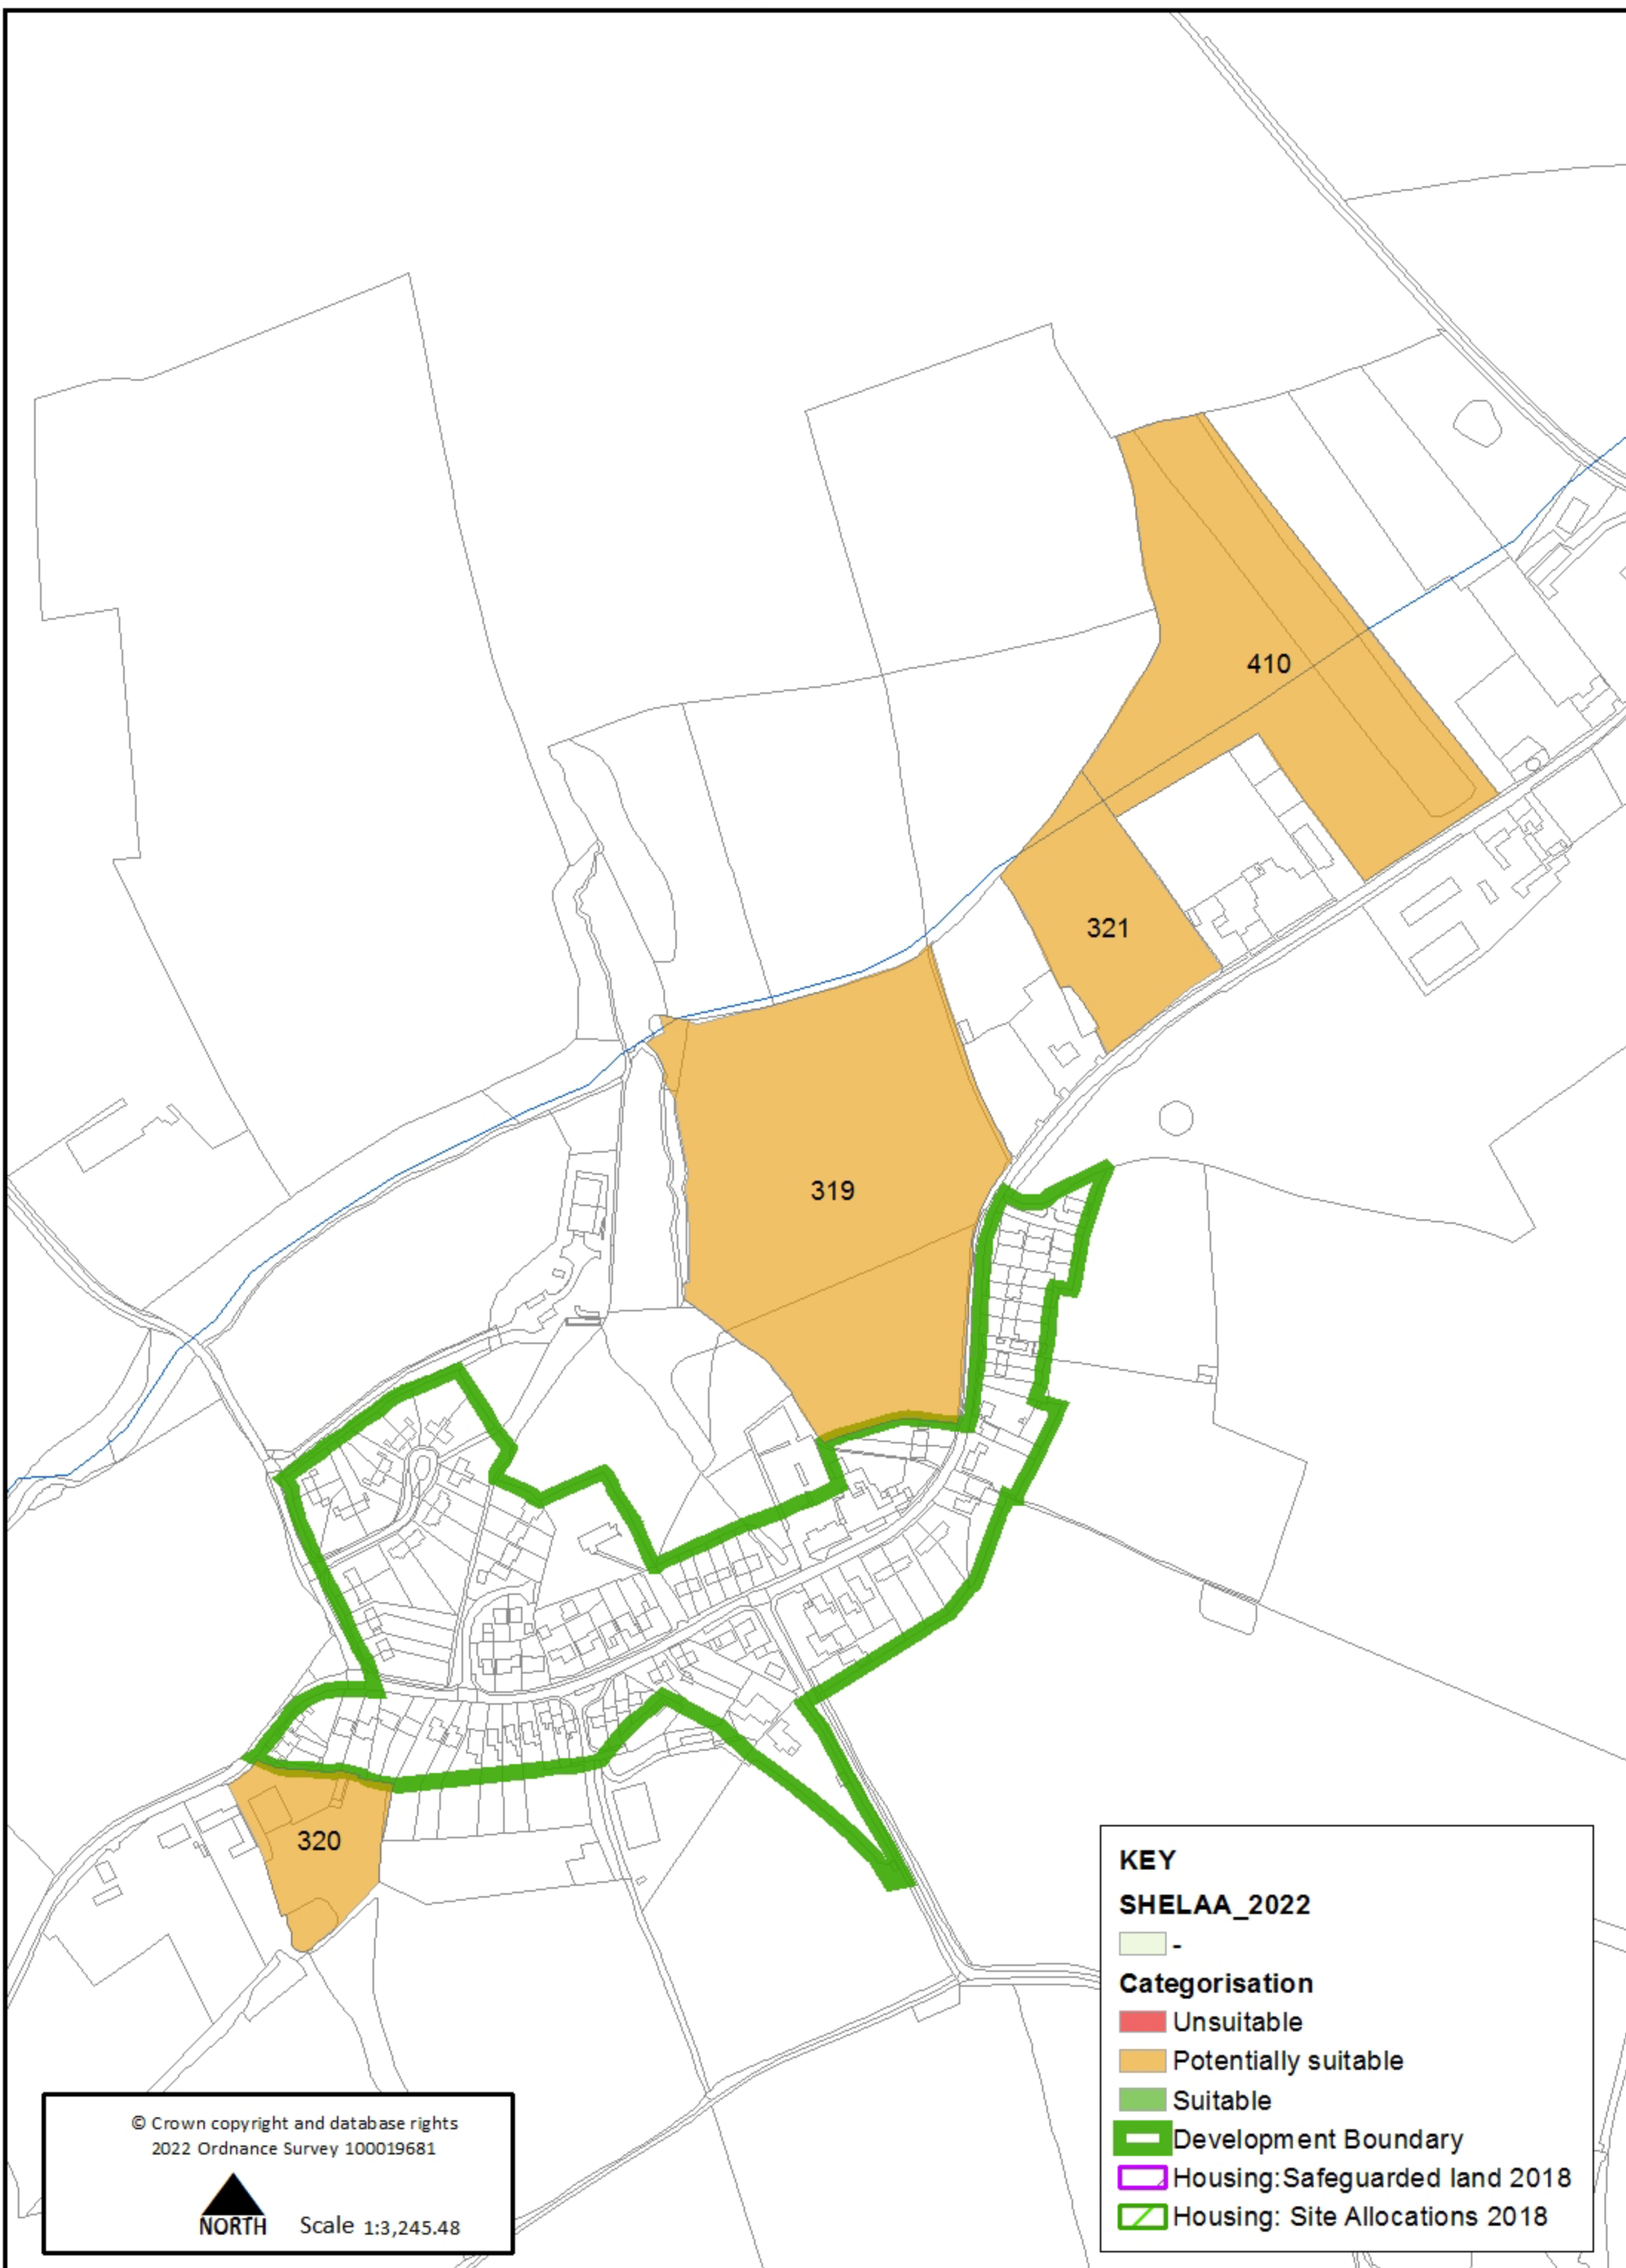

# Bobington SHELAA map

© Crown copyright and database rights  
2022 Ordnance Survey 100019681

Scale 1:3,245.48