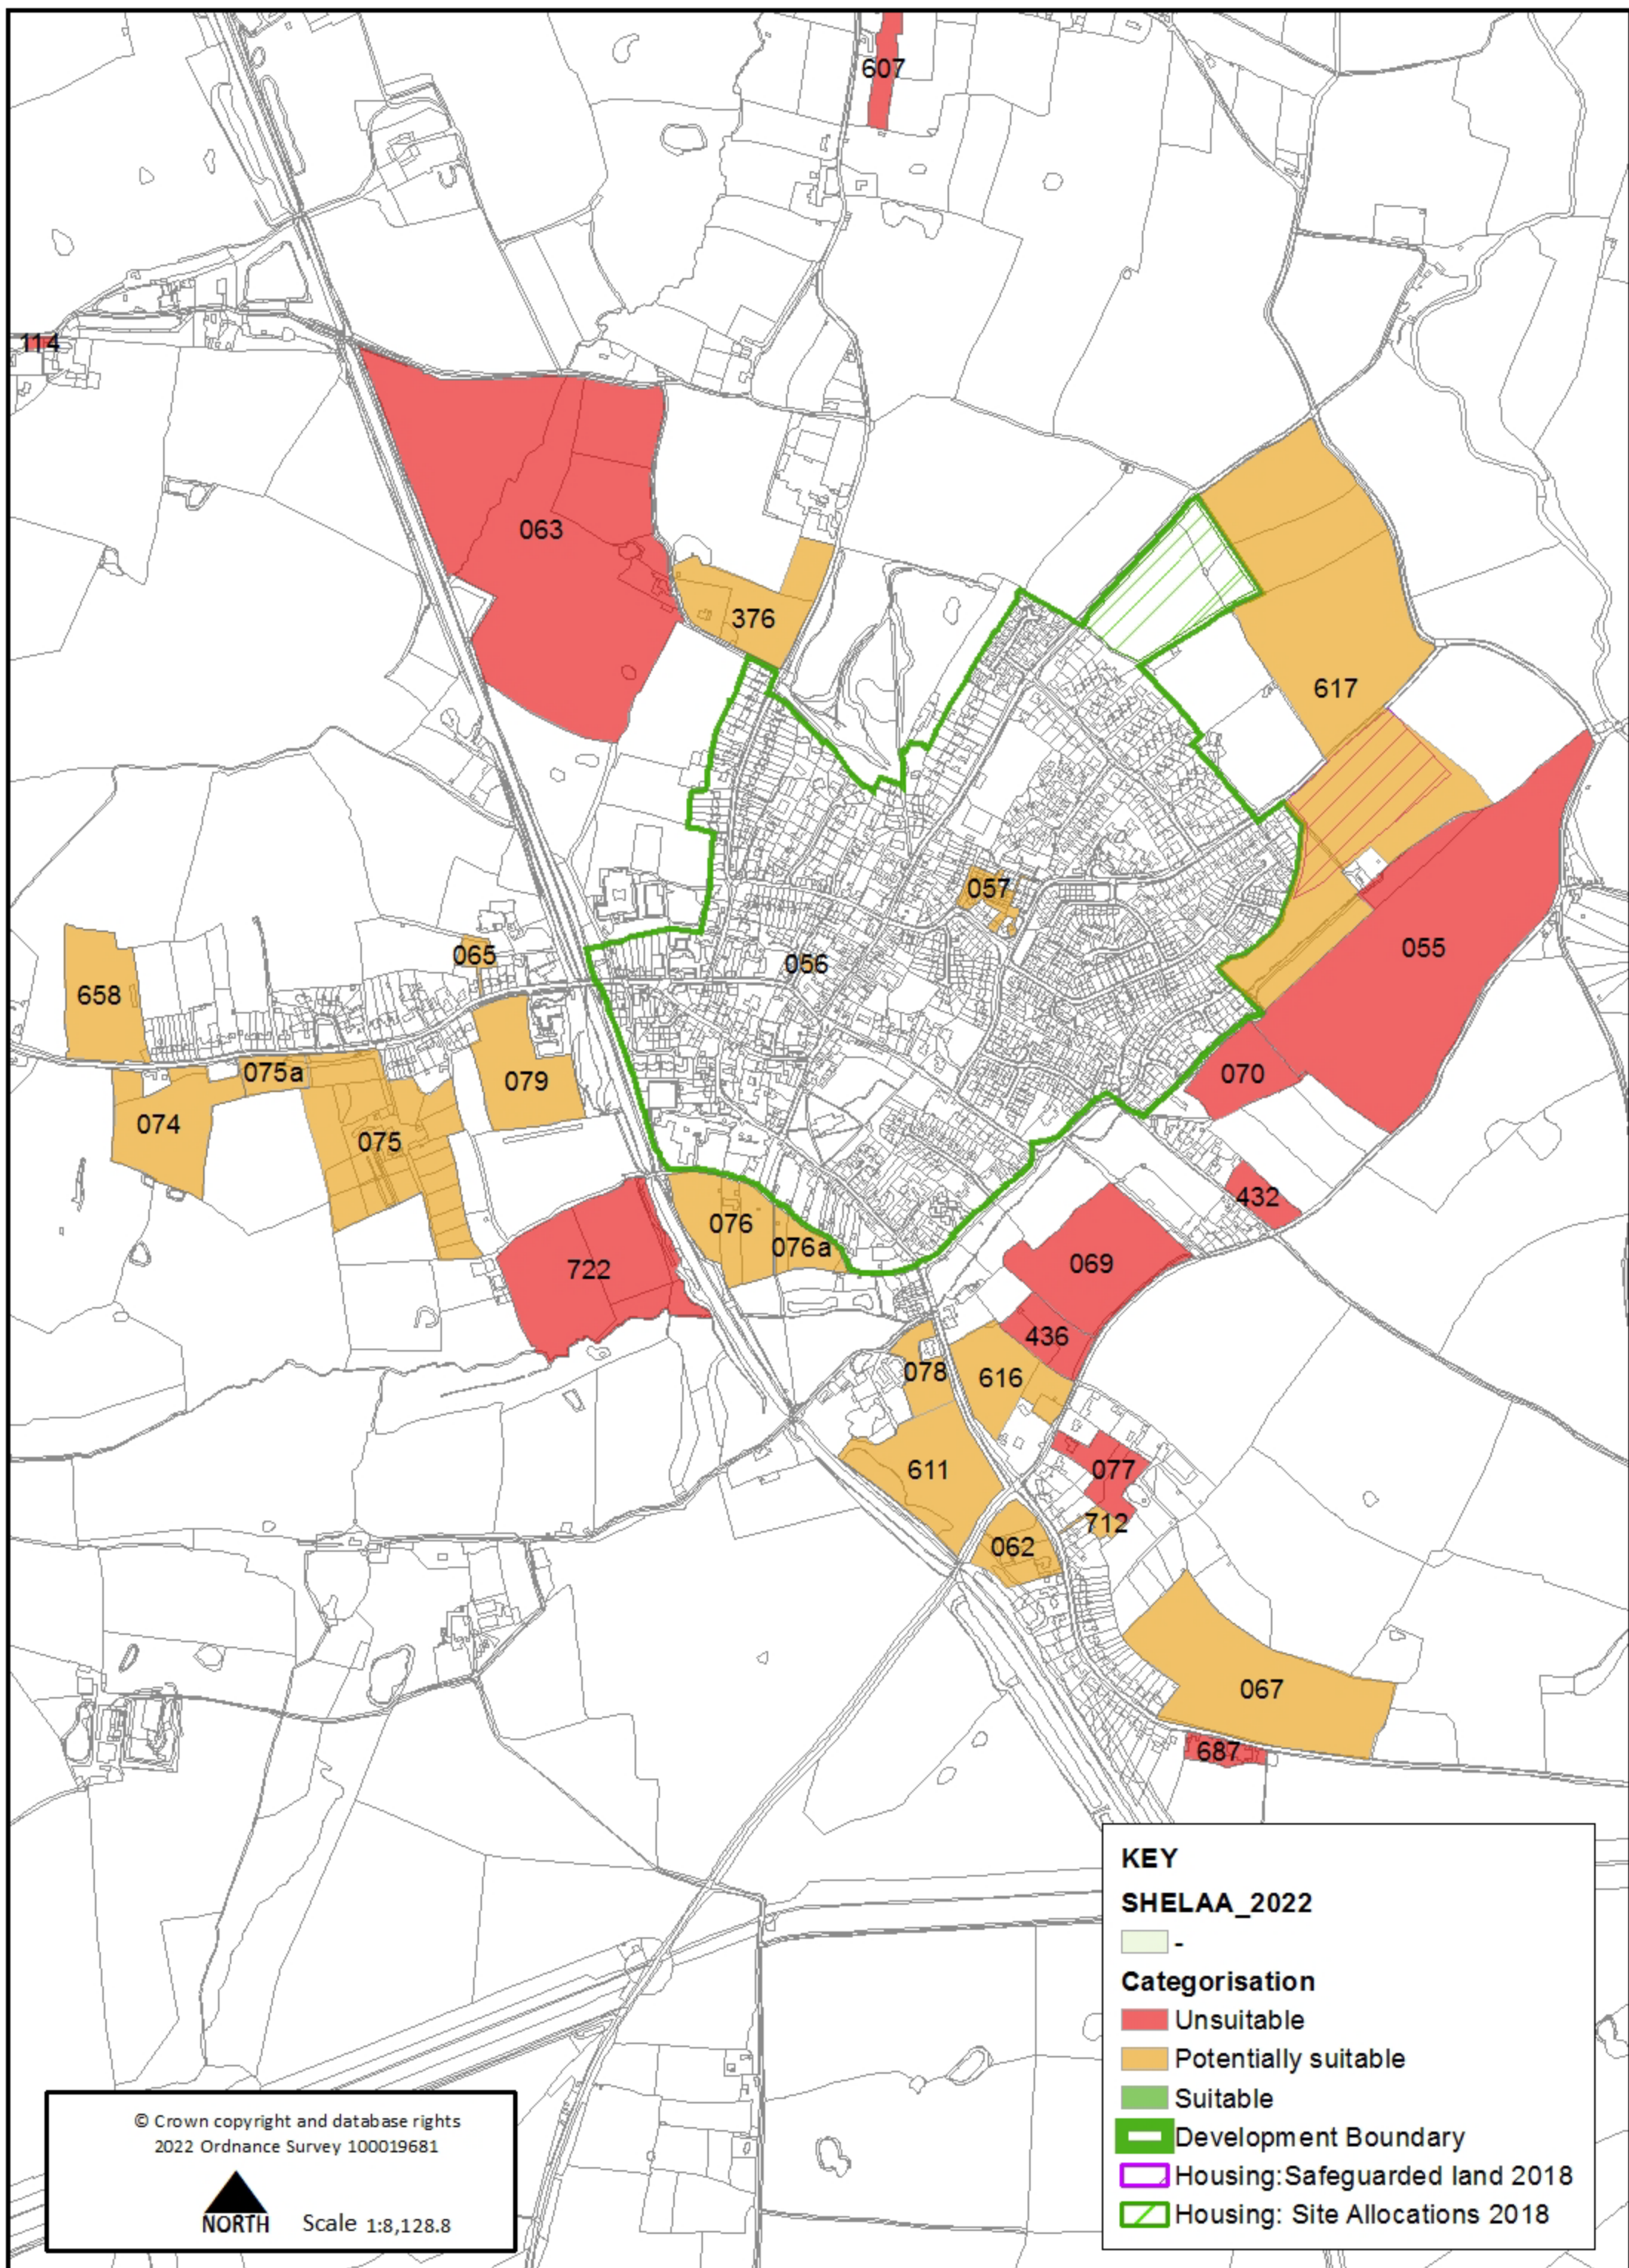

Brewood SHELAA map

© Crown copyright and database rights
2022 Ordnance Survey 100019681

Scale 1:8,128.8