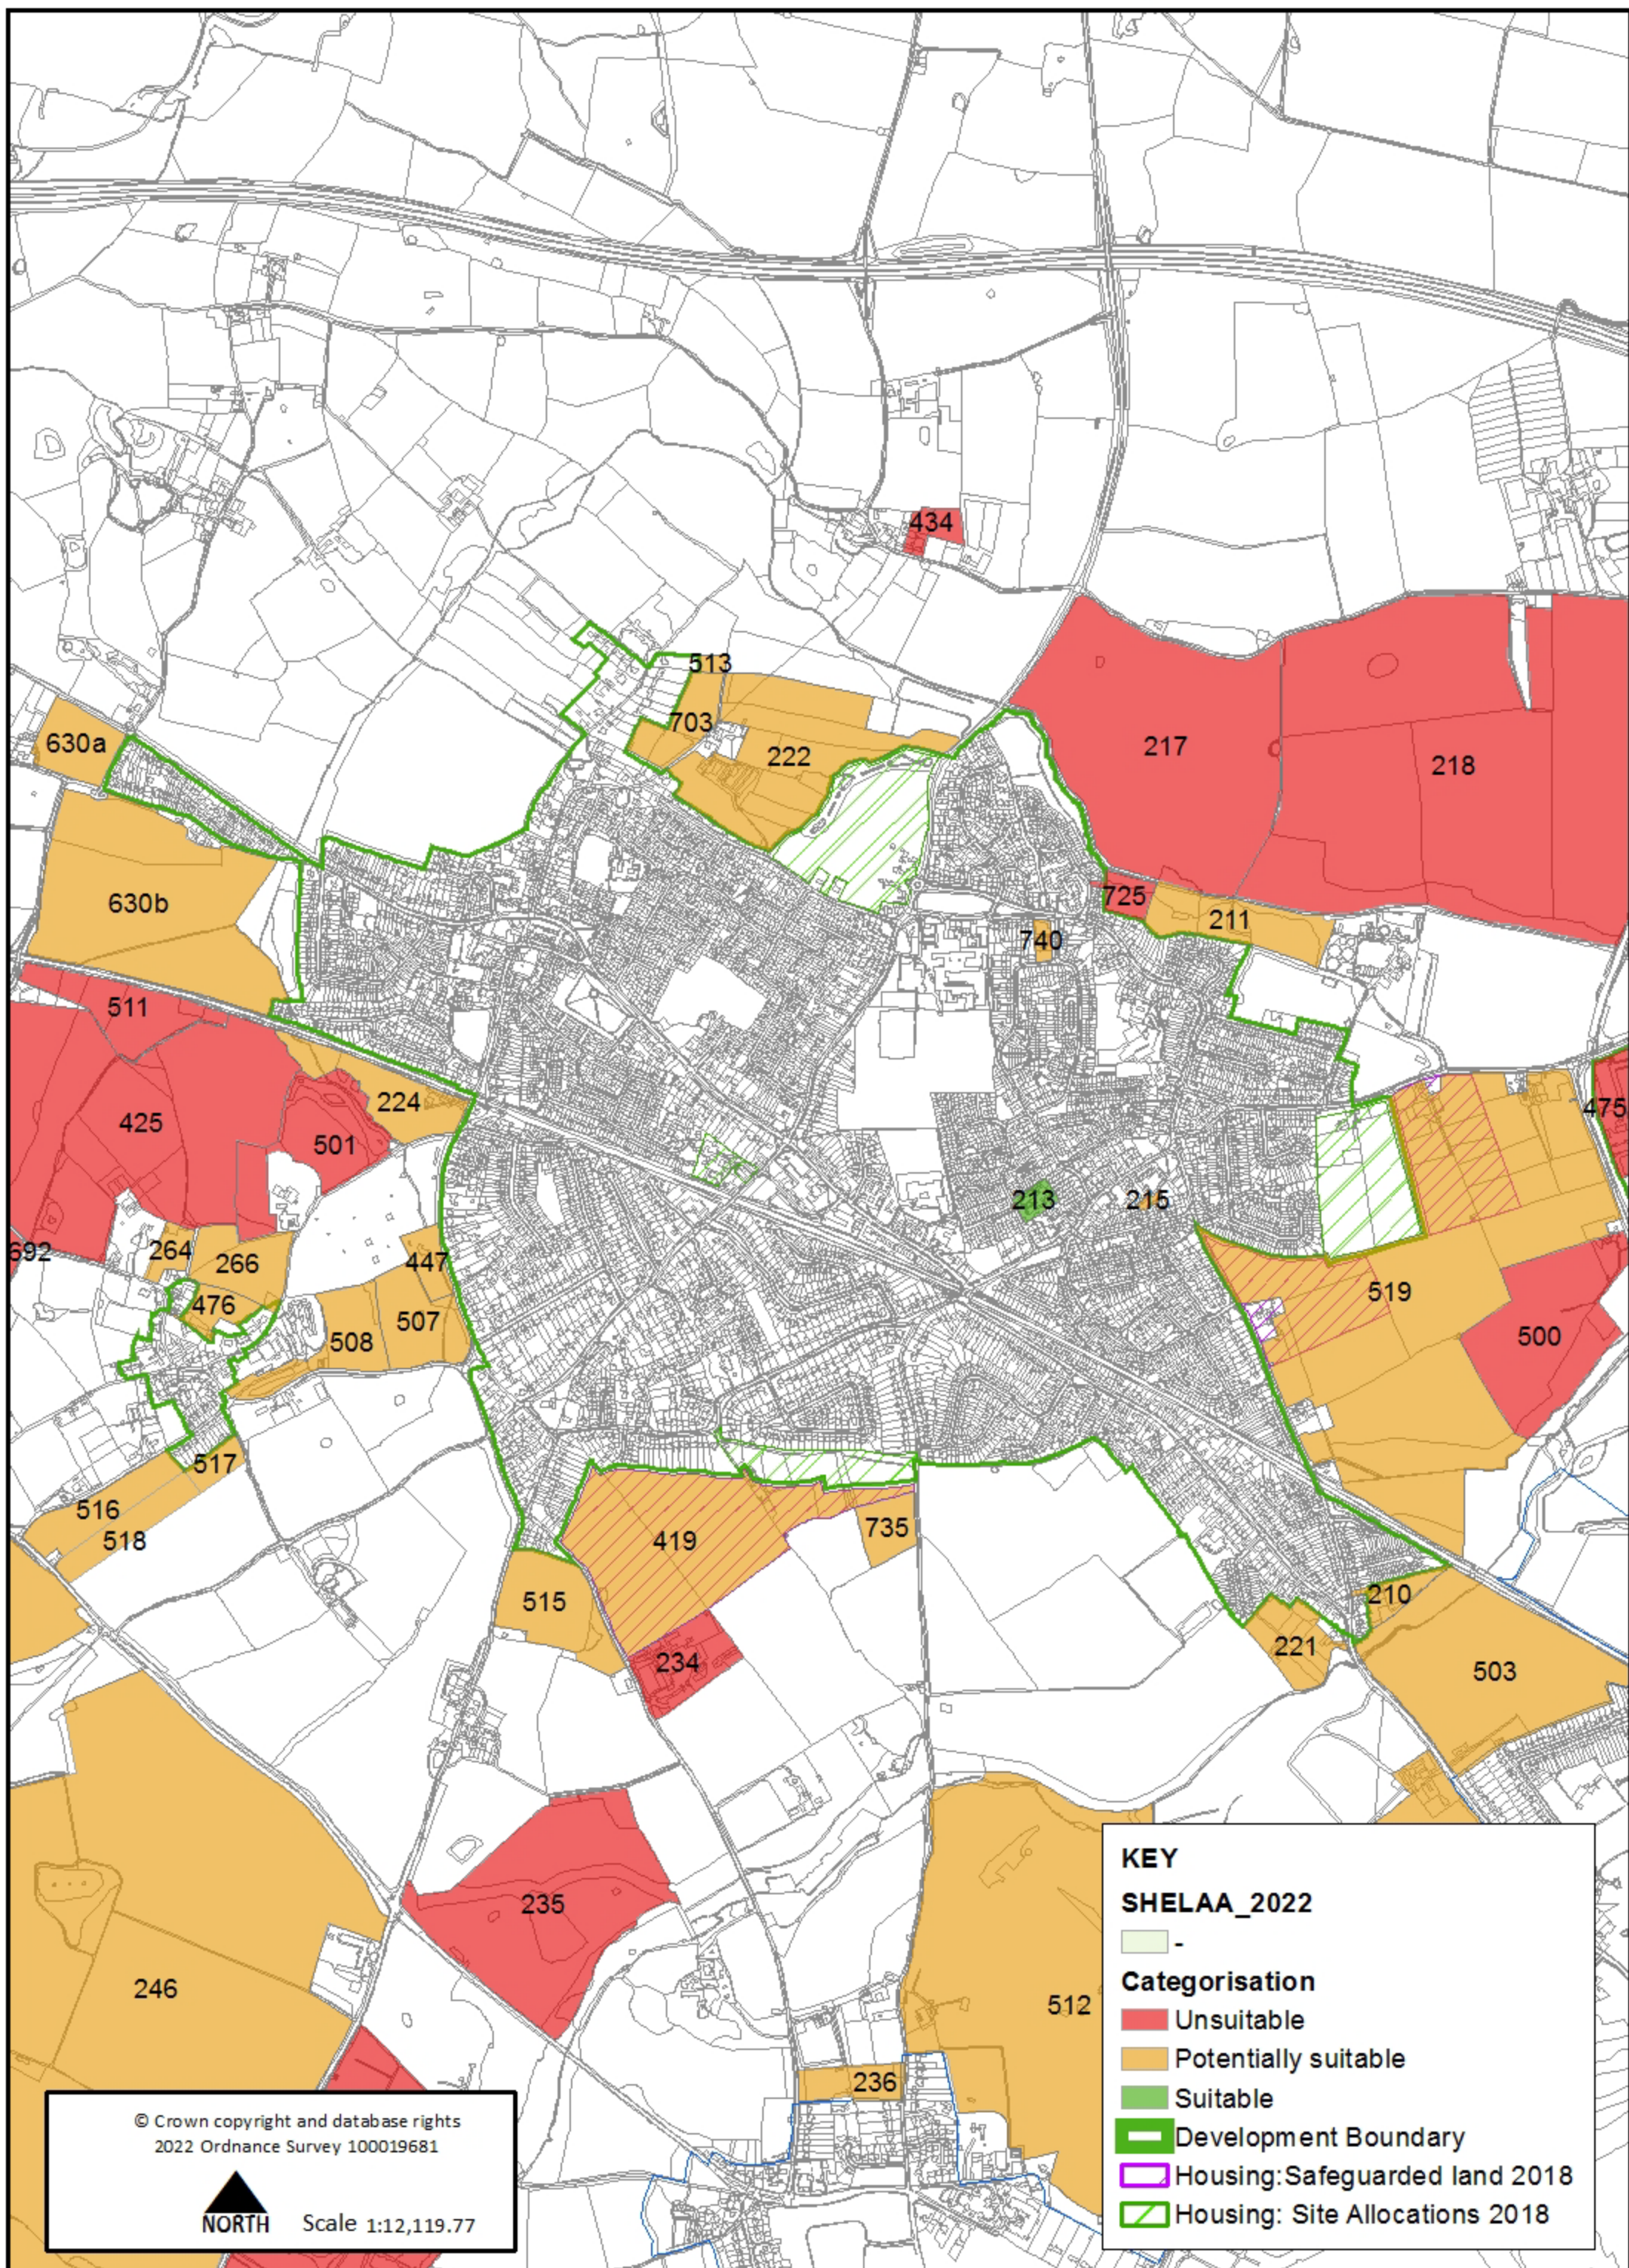

Codsall, Bilbrook and Oaken SHELAA map

© Crown copyright and database rights
2022 Ordnance Survey 100019681

Scale 1:12,119.77