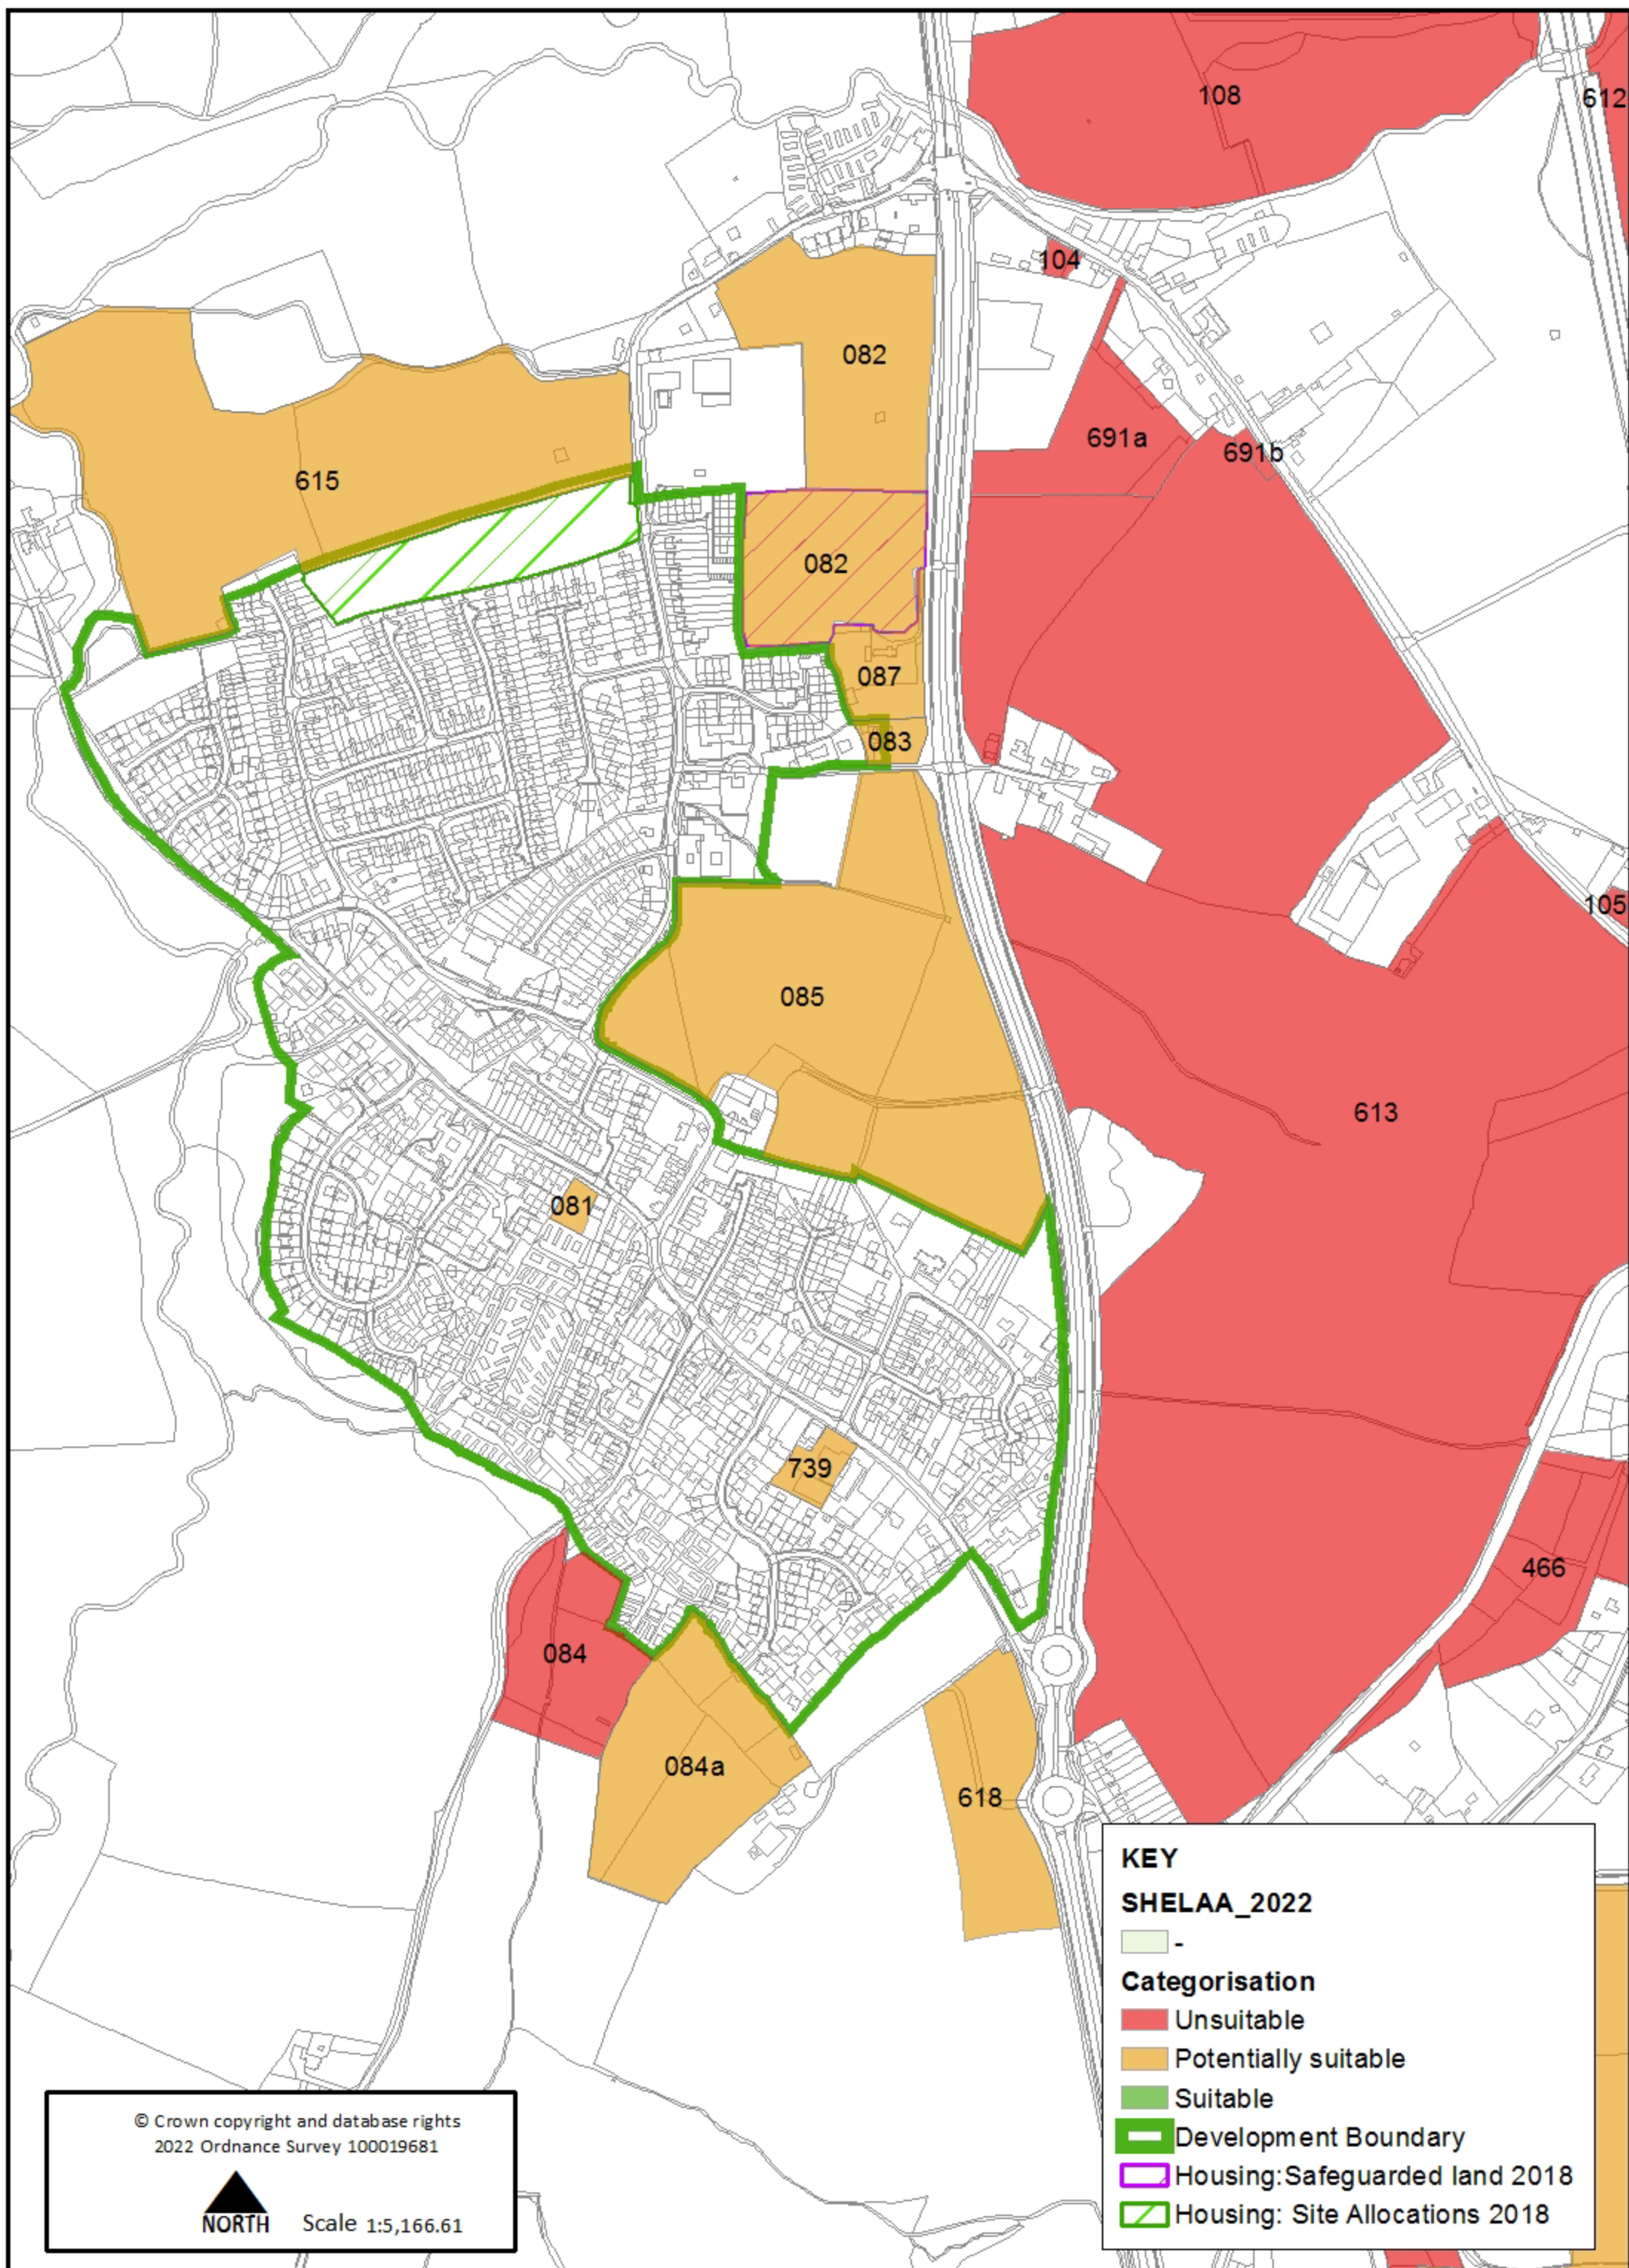

# Coven SHELAA map

© Crown copyright and database rights  
2022 Ordnance Survey 100019681

Scale 1:5,166.61