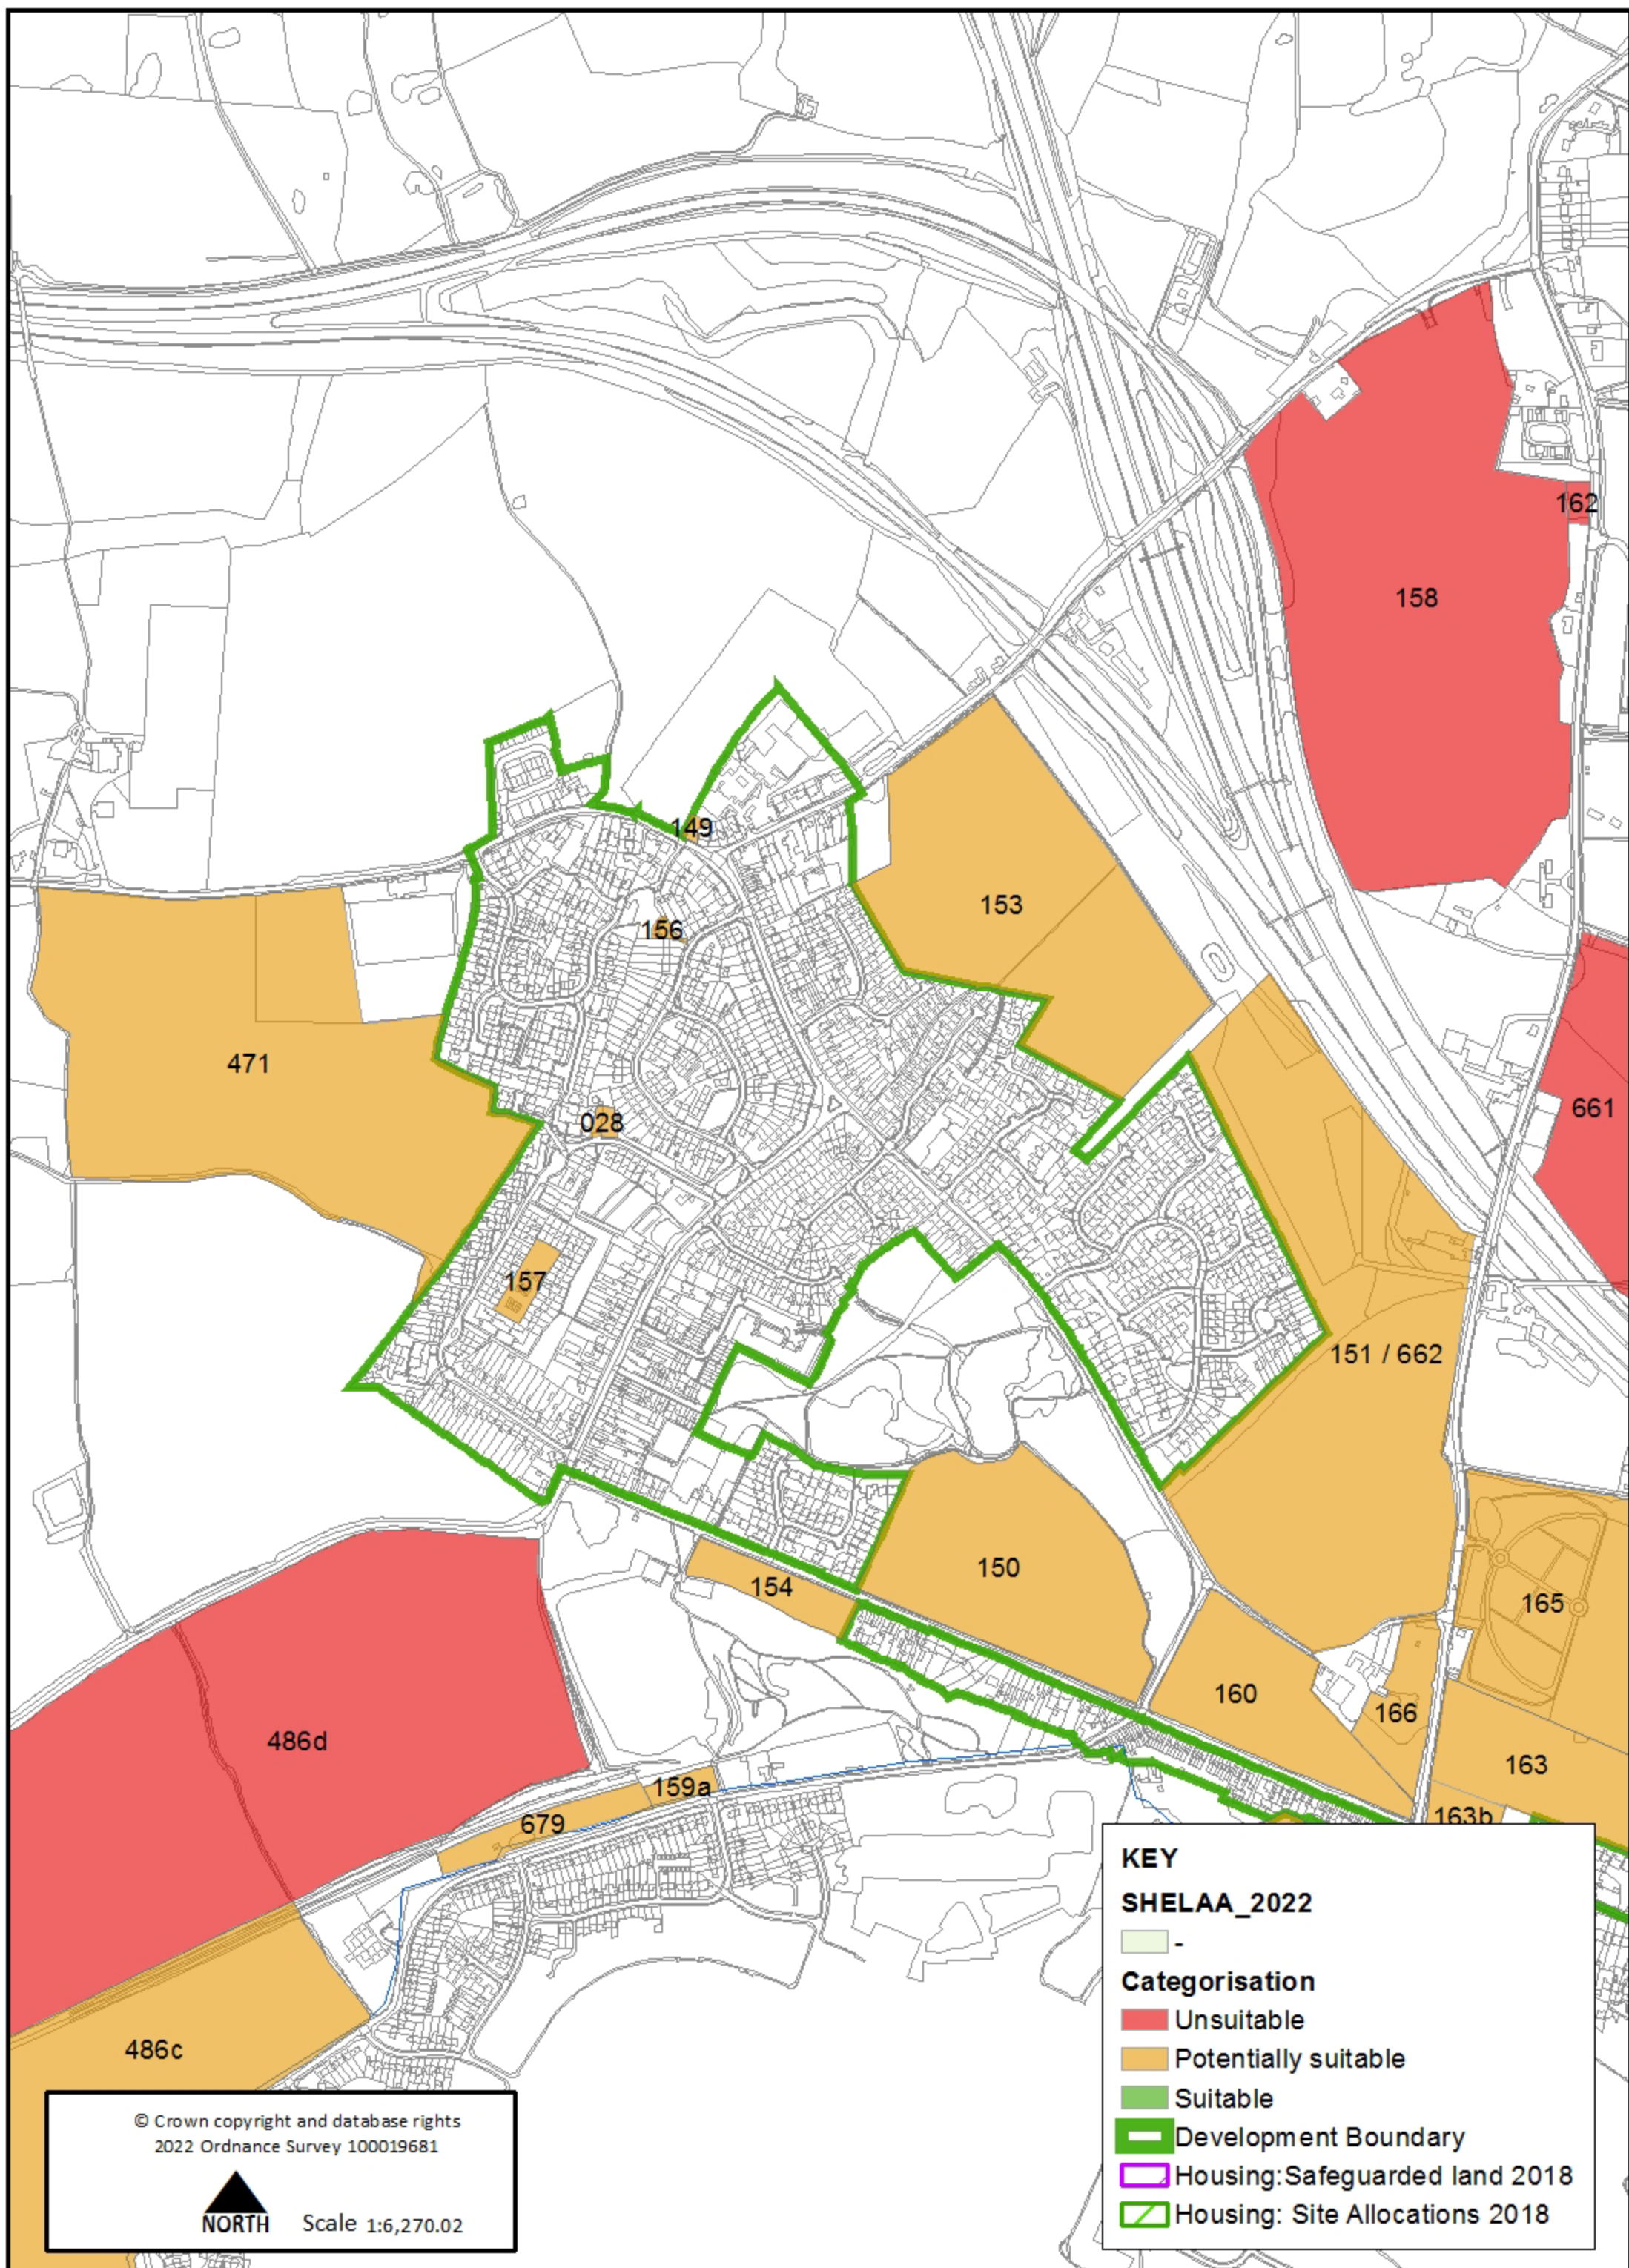

Essington SHELAA map

© Crown copyright and database rights
2022 Ordnance Survey 100019681

Scale 1:6,270.02