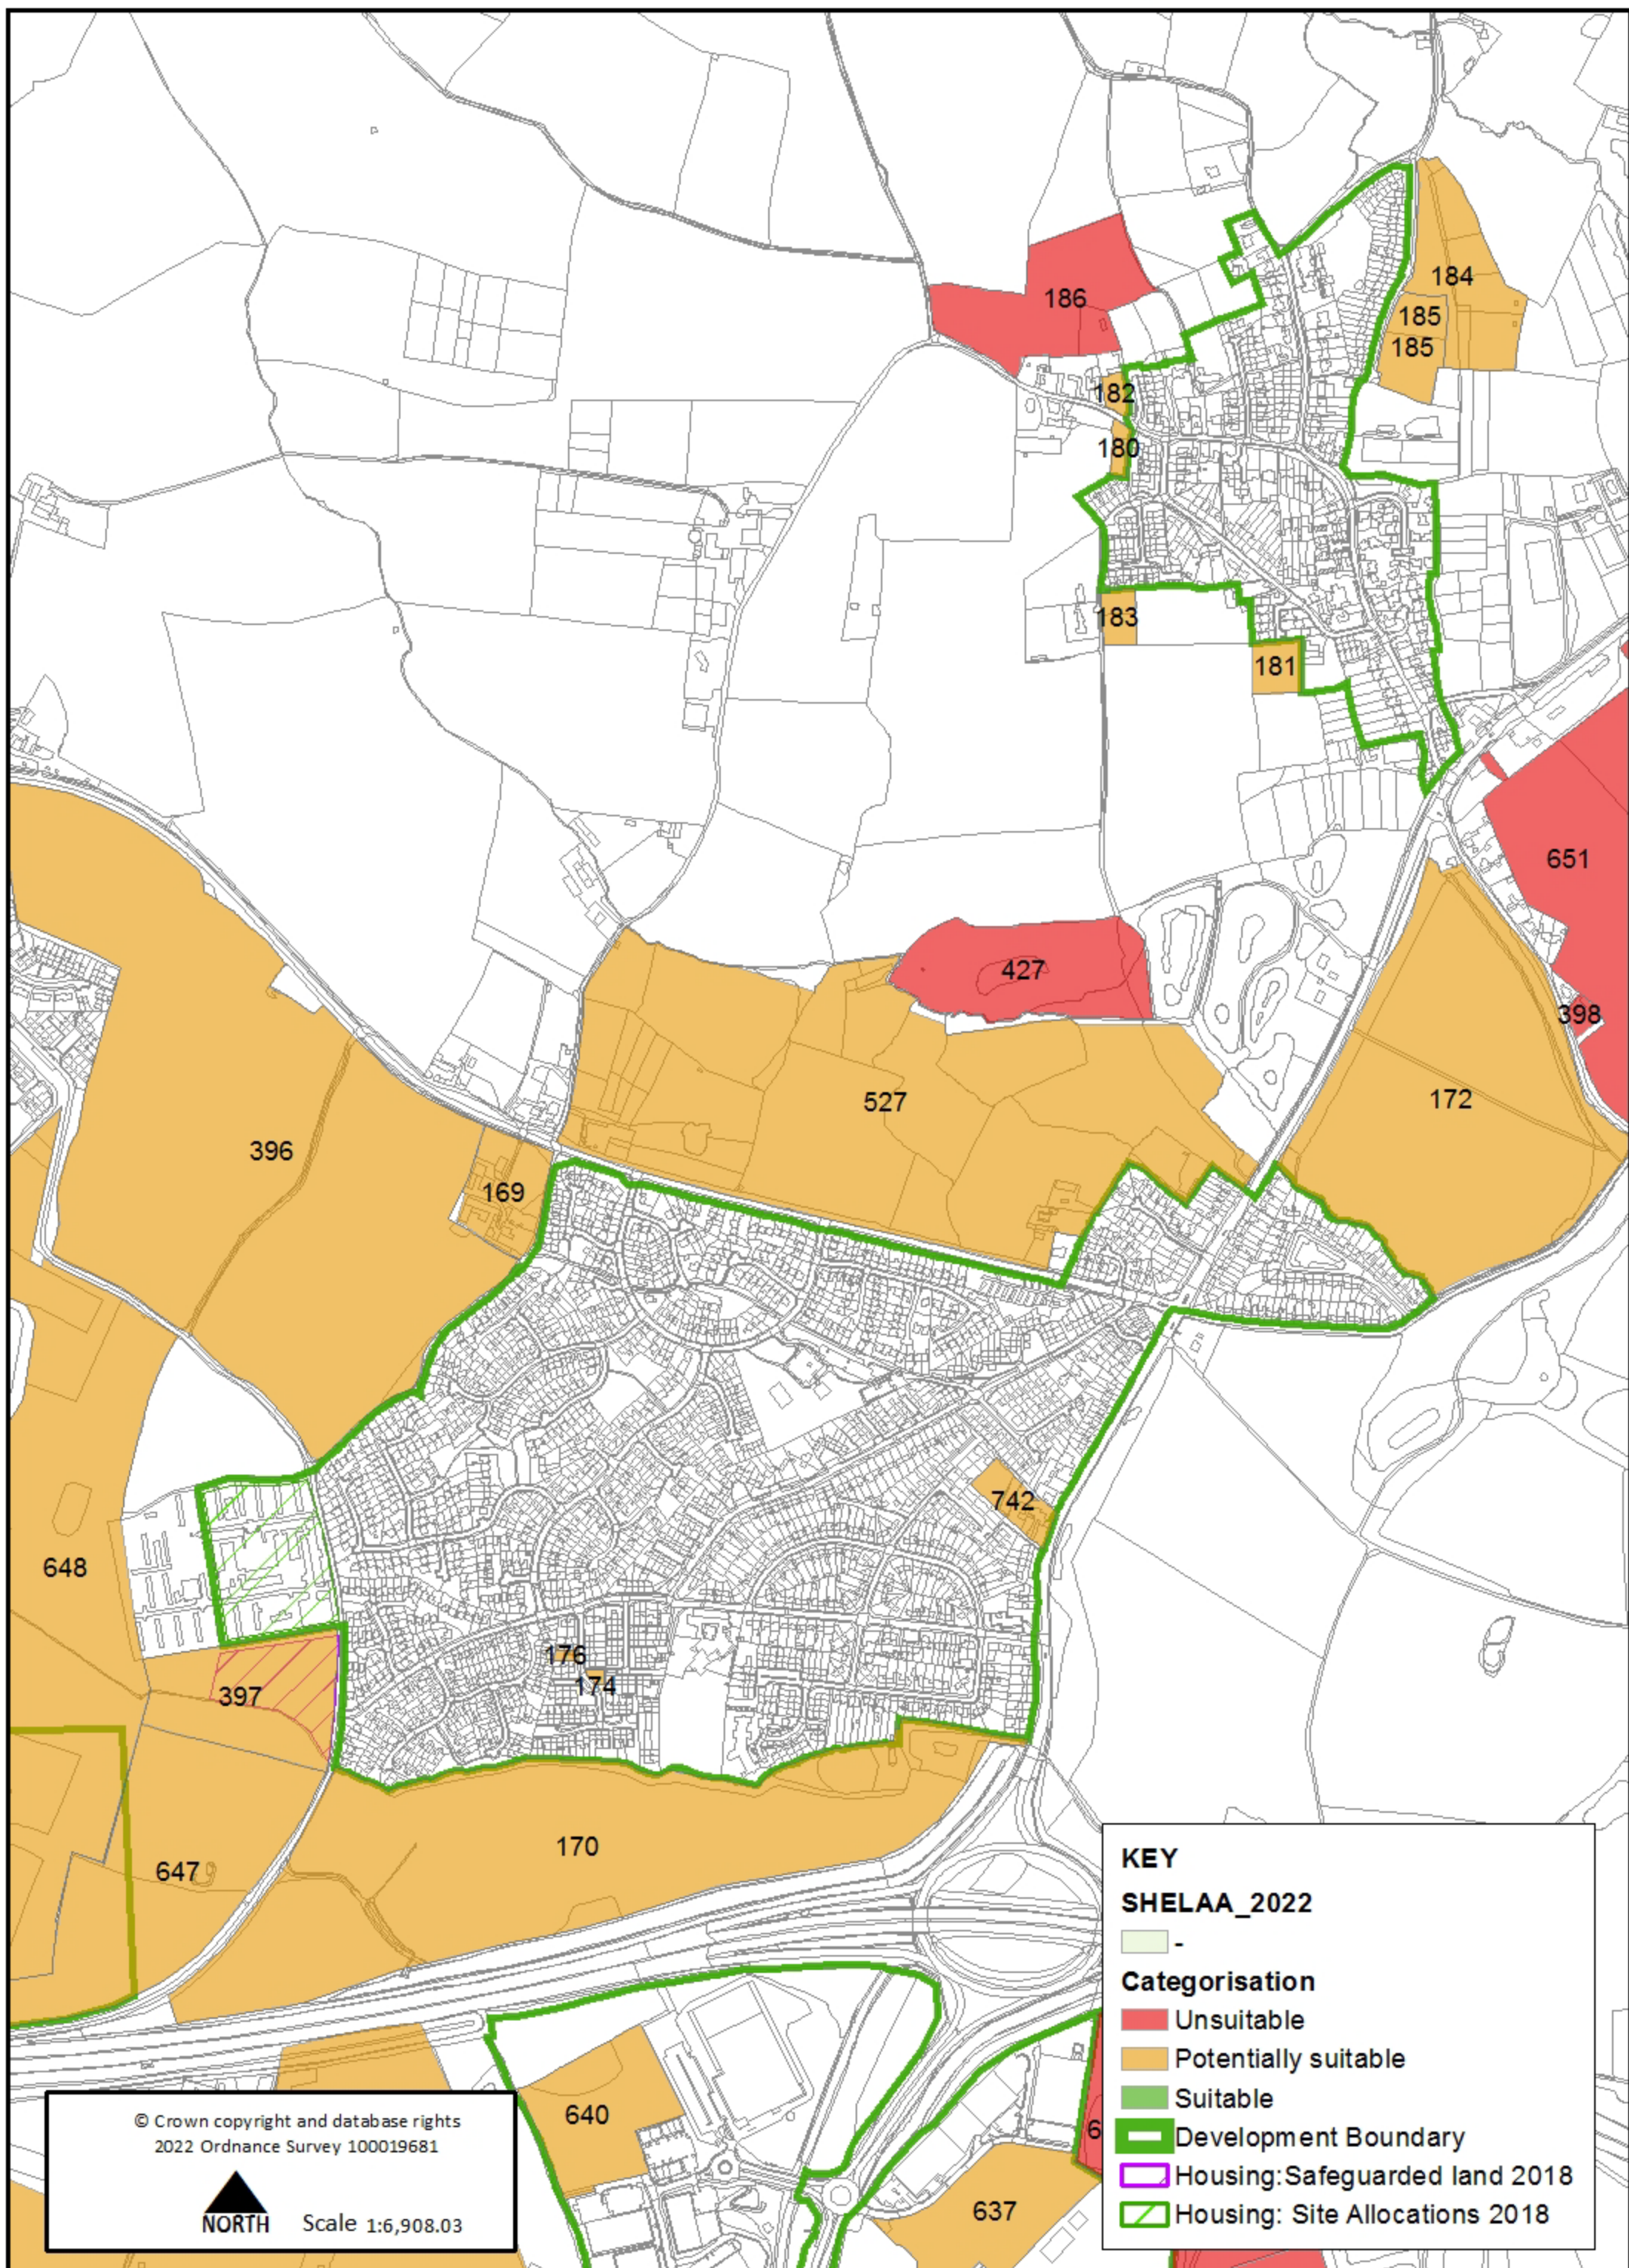

# Featherstone and Shareshill SHELAA map

© Crown copyright and database rights  
2022 Ordnance Survey 100019681

Scale 1:6,908.03

## KEY

### SHELAA\_2022

- 
- Categorisation**
  - Unsuitable
  - Potentially suitable
  - Suitable
- Development Boundary
- Housing: Safeguarded land 2018
- Housing: Site Allocations 2018