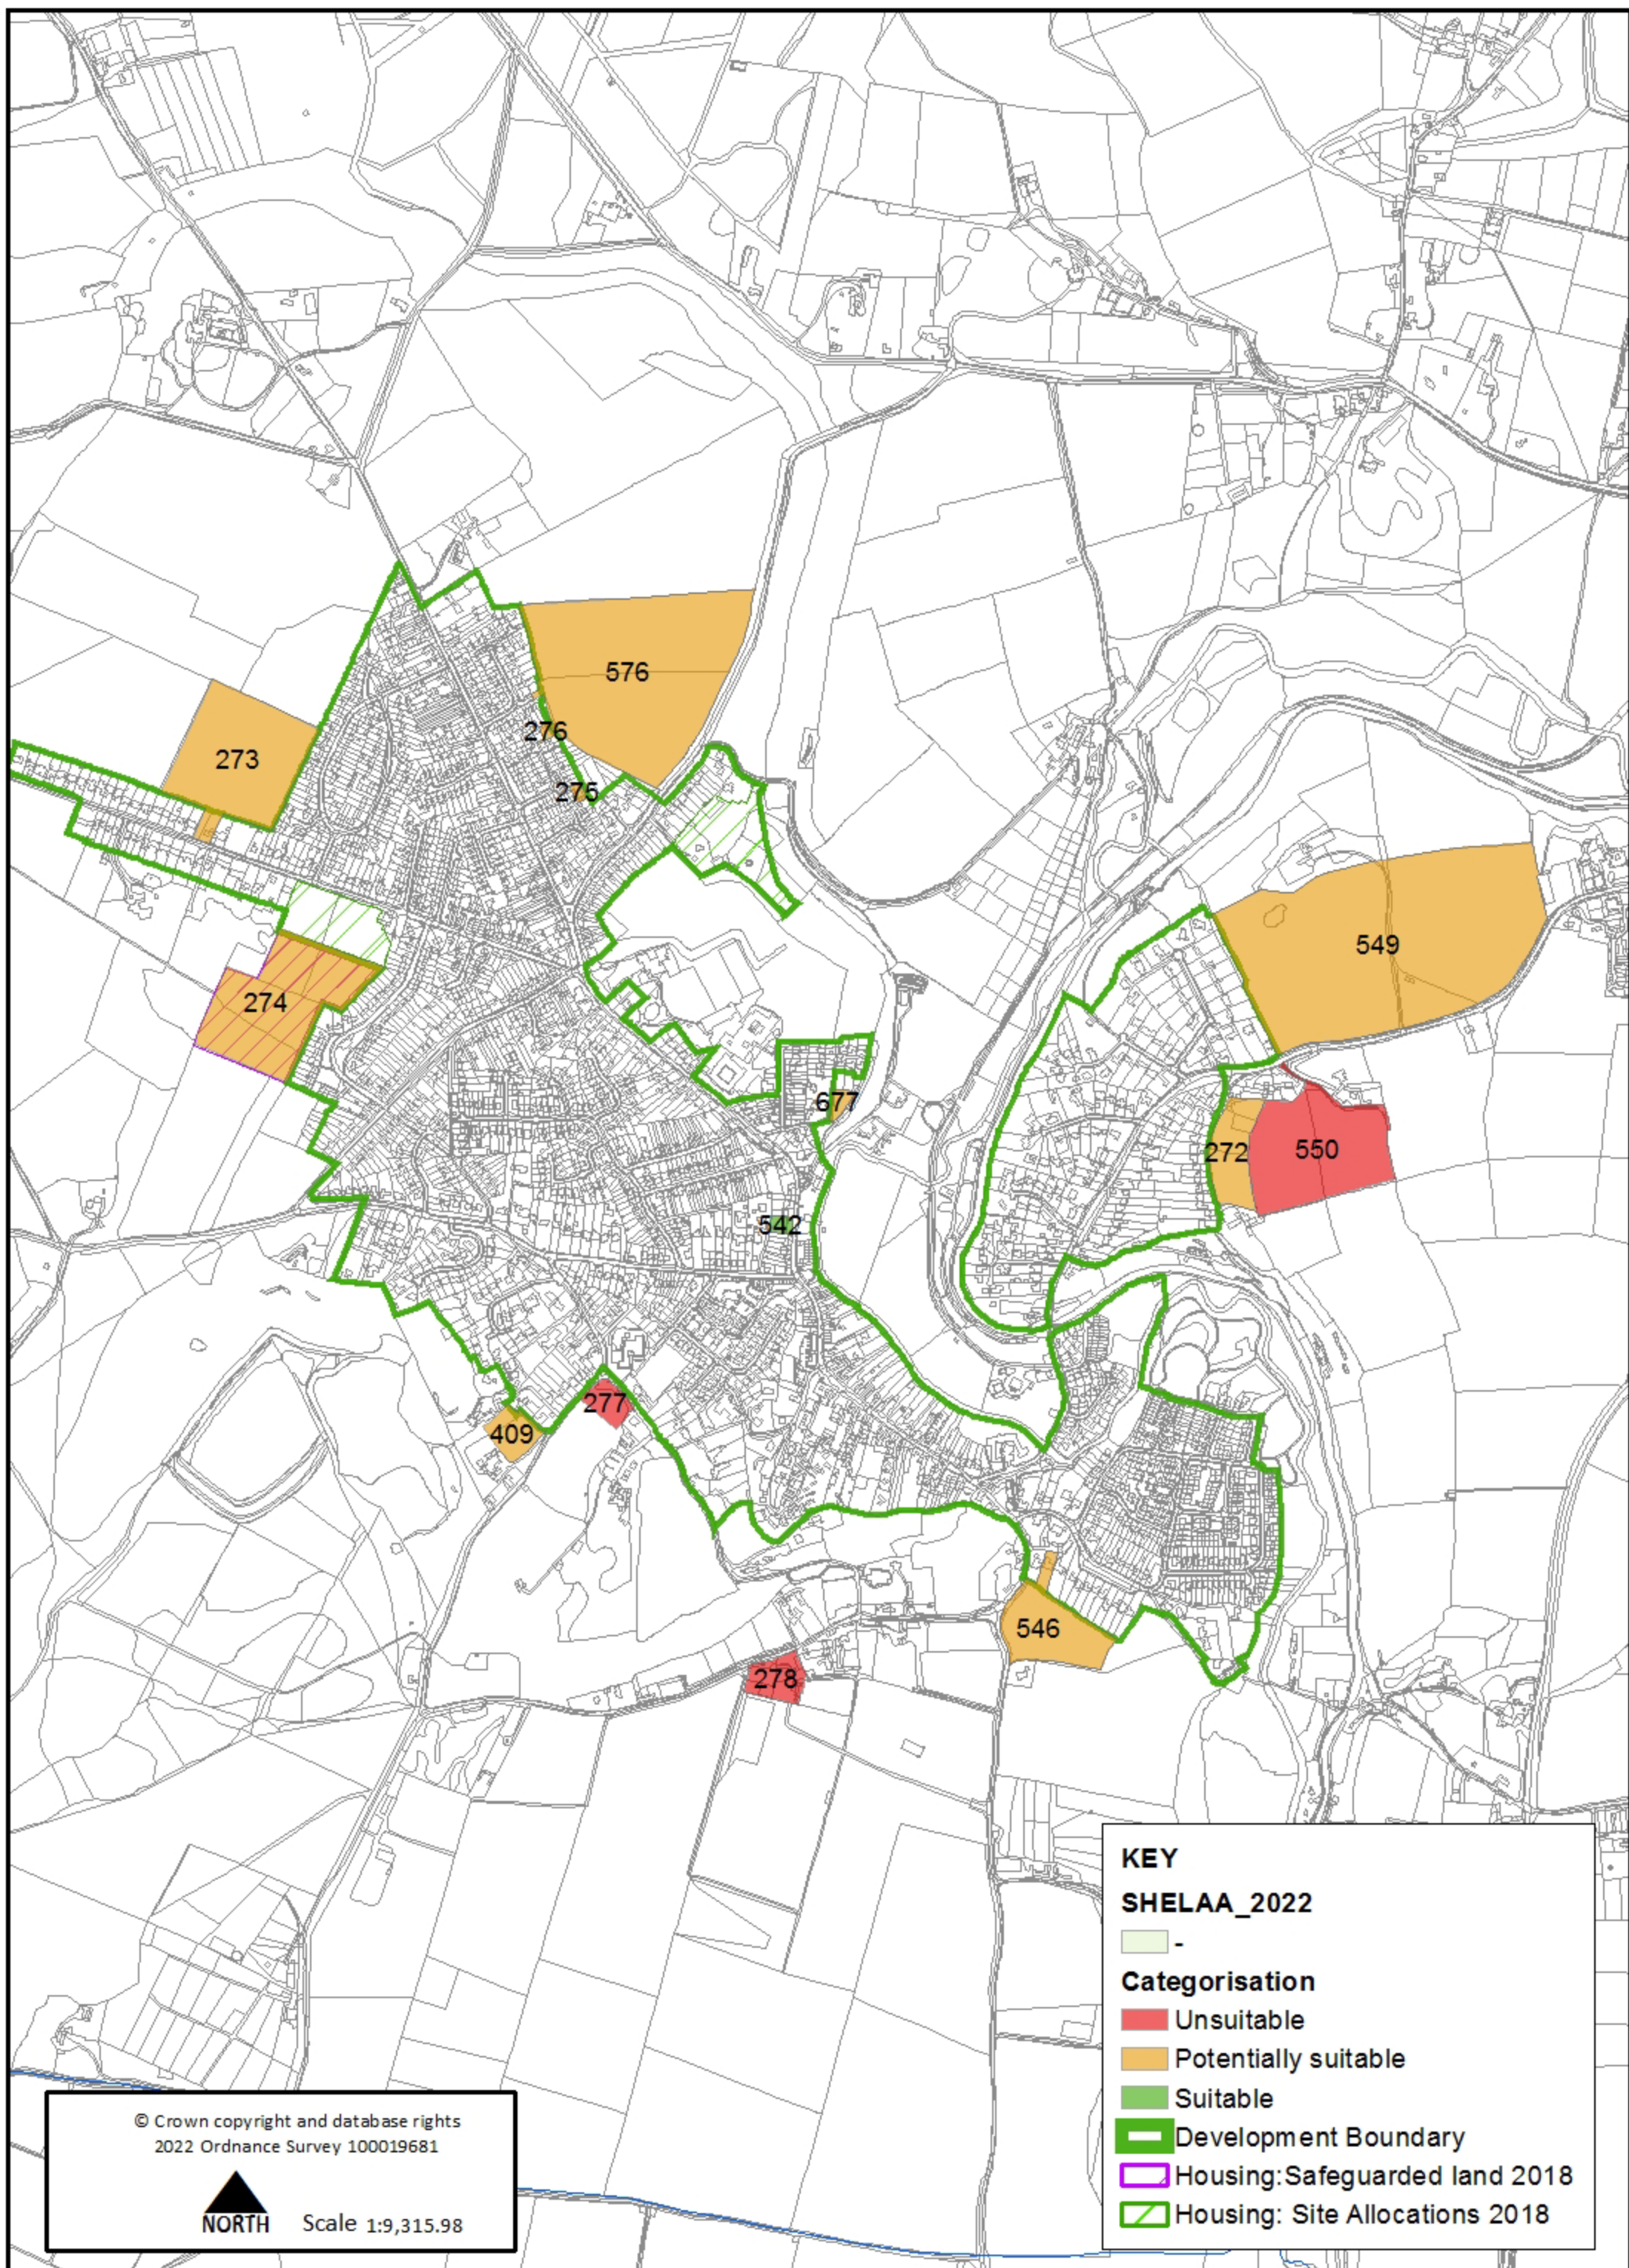

Kinver SHELAA map

KEY

SHELAA_2022

-

Categorisation

- Unsuitable
- Potentially suitable
- Suitable

Development Boundary

- Housing: Safeguarded land 2018
- Housing: Site Allocations 2018

© Crown copyright and database rights
2022 Ordnance Survey 100019681

NORTH Scale 1:9,315.98