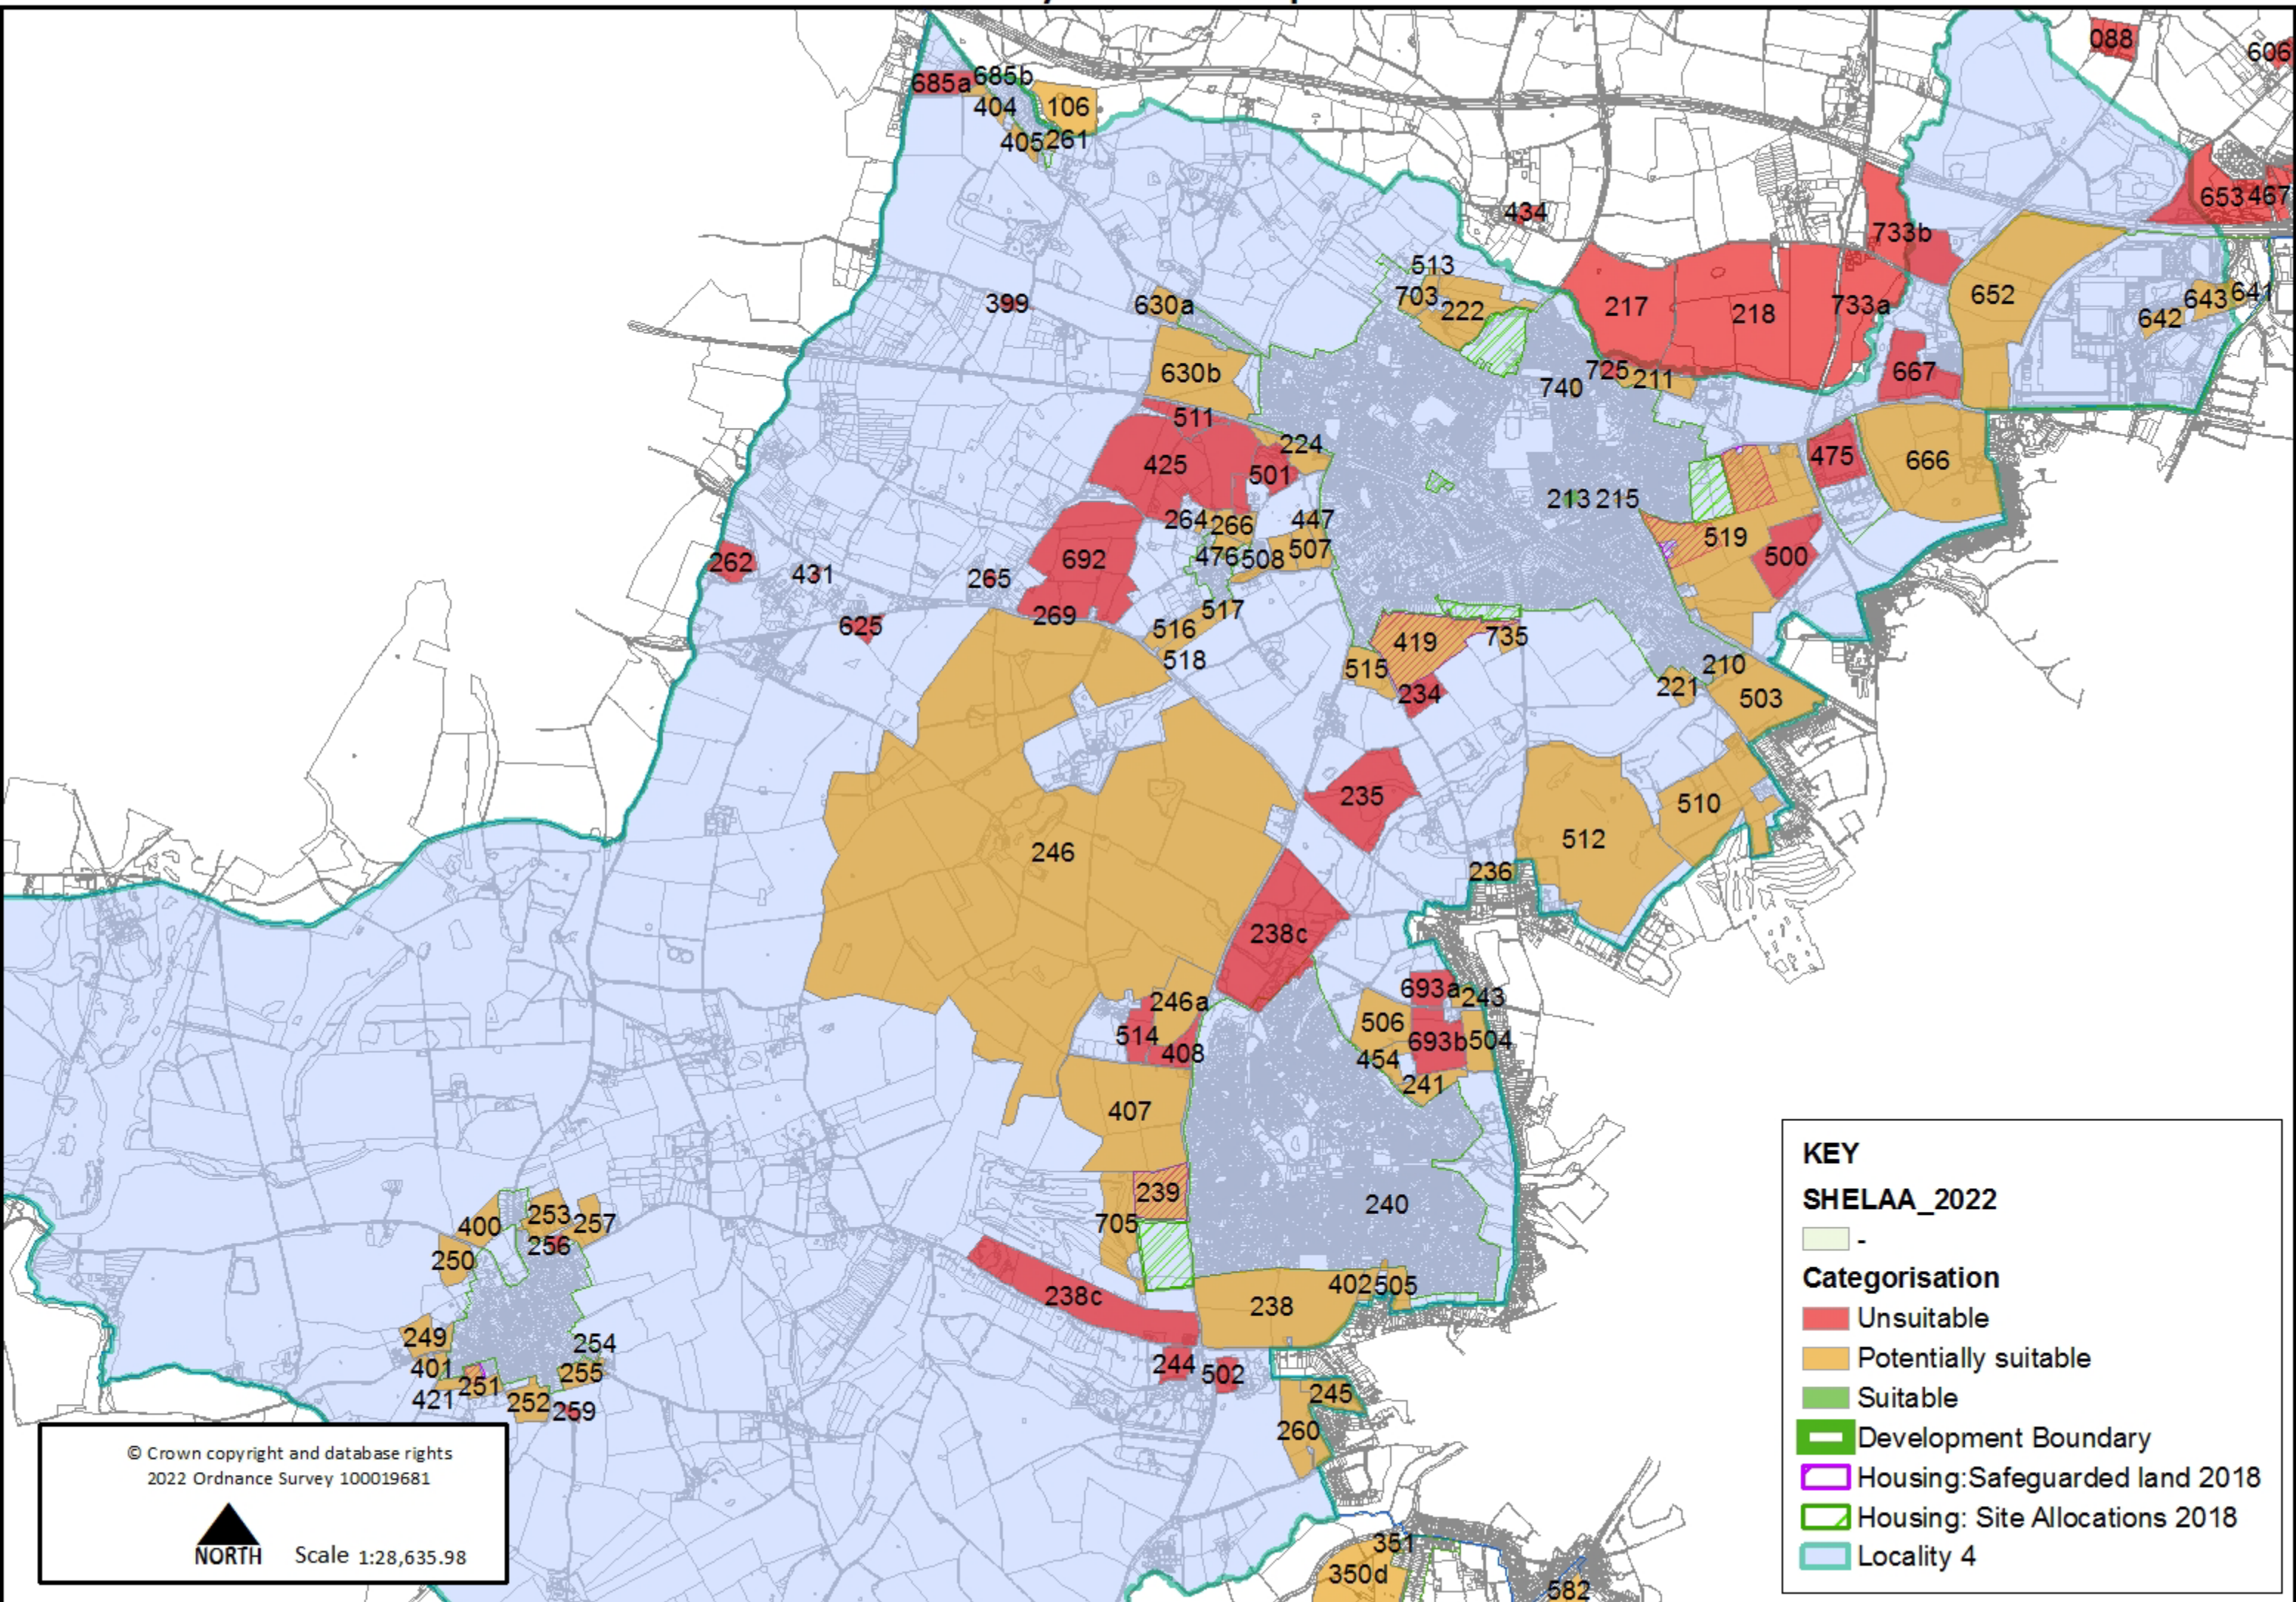

Locality 4 SHELAA map

© Crown copyright and database rights
2022 Ordnance Survey 100019681

Scale 1:28,635.98