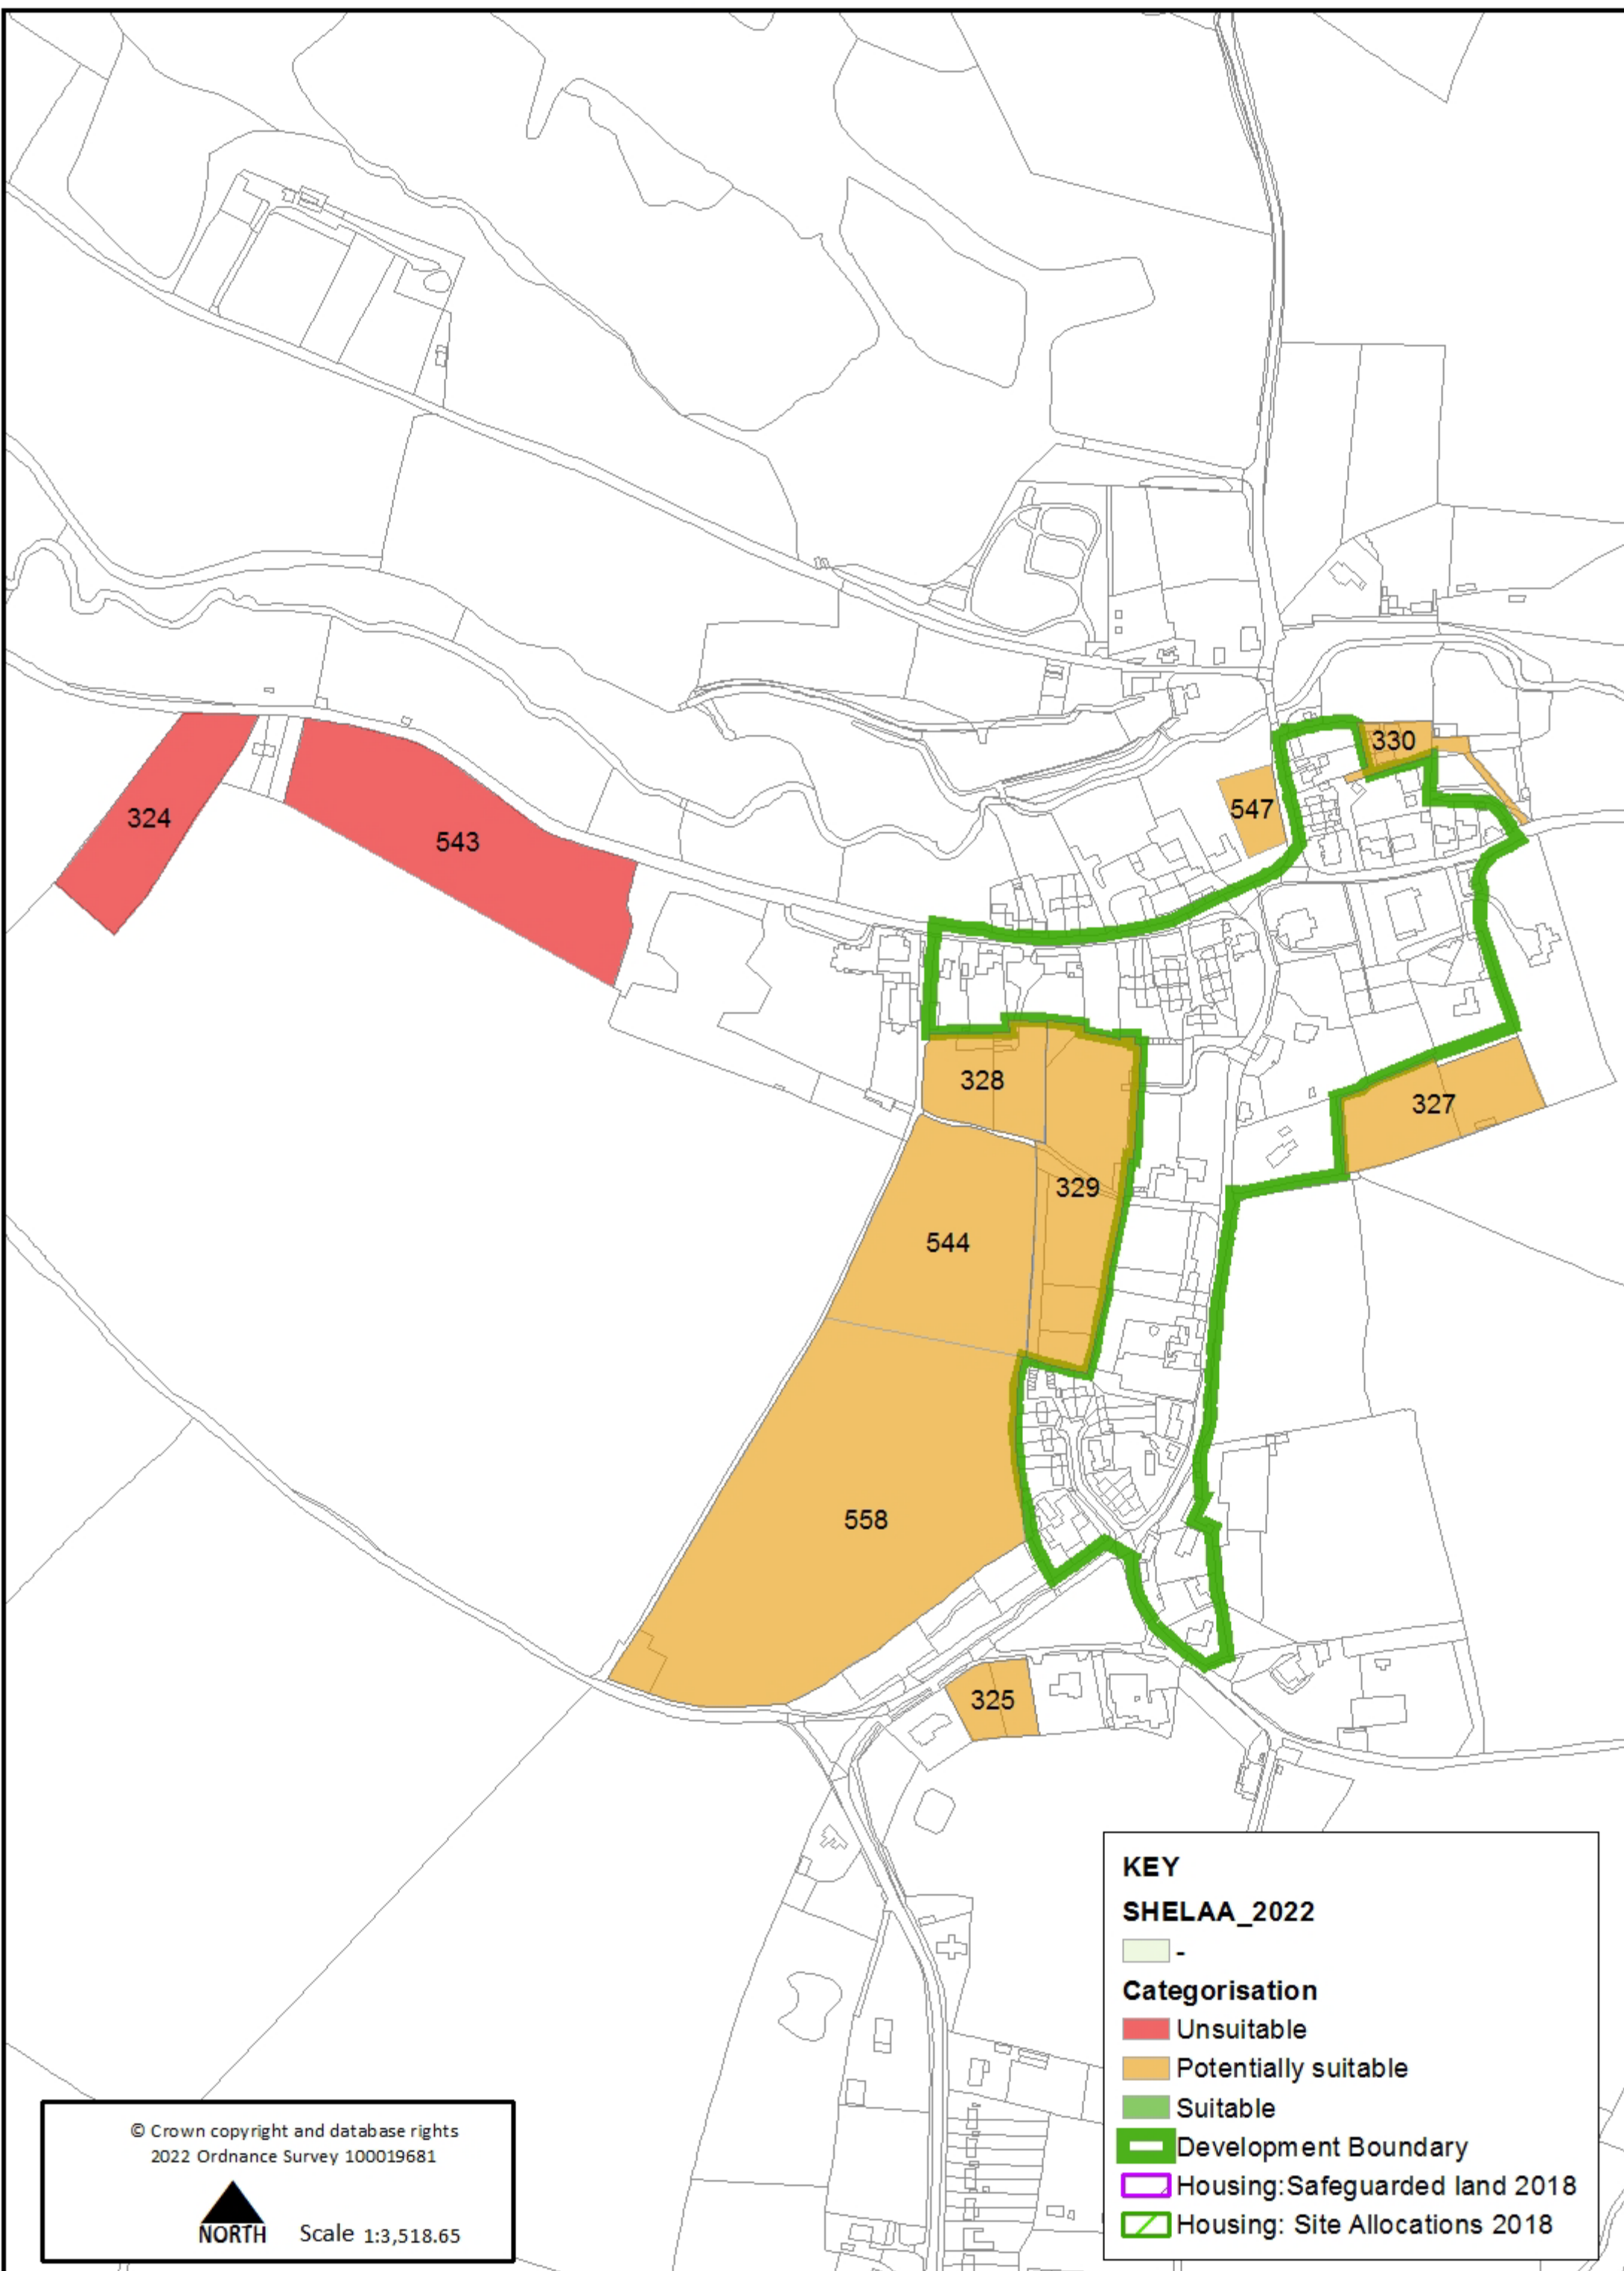

# Trysull SHELAA map

© Crown copyright and database rights  
2022 Ordnance Survey 100019681

Scale 1:3,518.65

## KEY

### SHELAA\_2022

-

### Categorisation

Unsuitable

Potentially suitable

Suitable

Development Boundary

Housing: Safeguarded land 2018

Housing: Site Allocations 2018