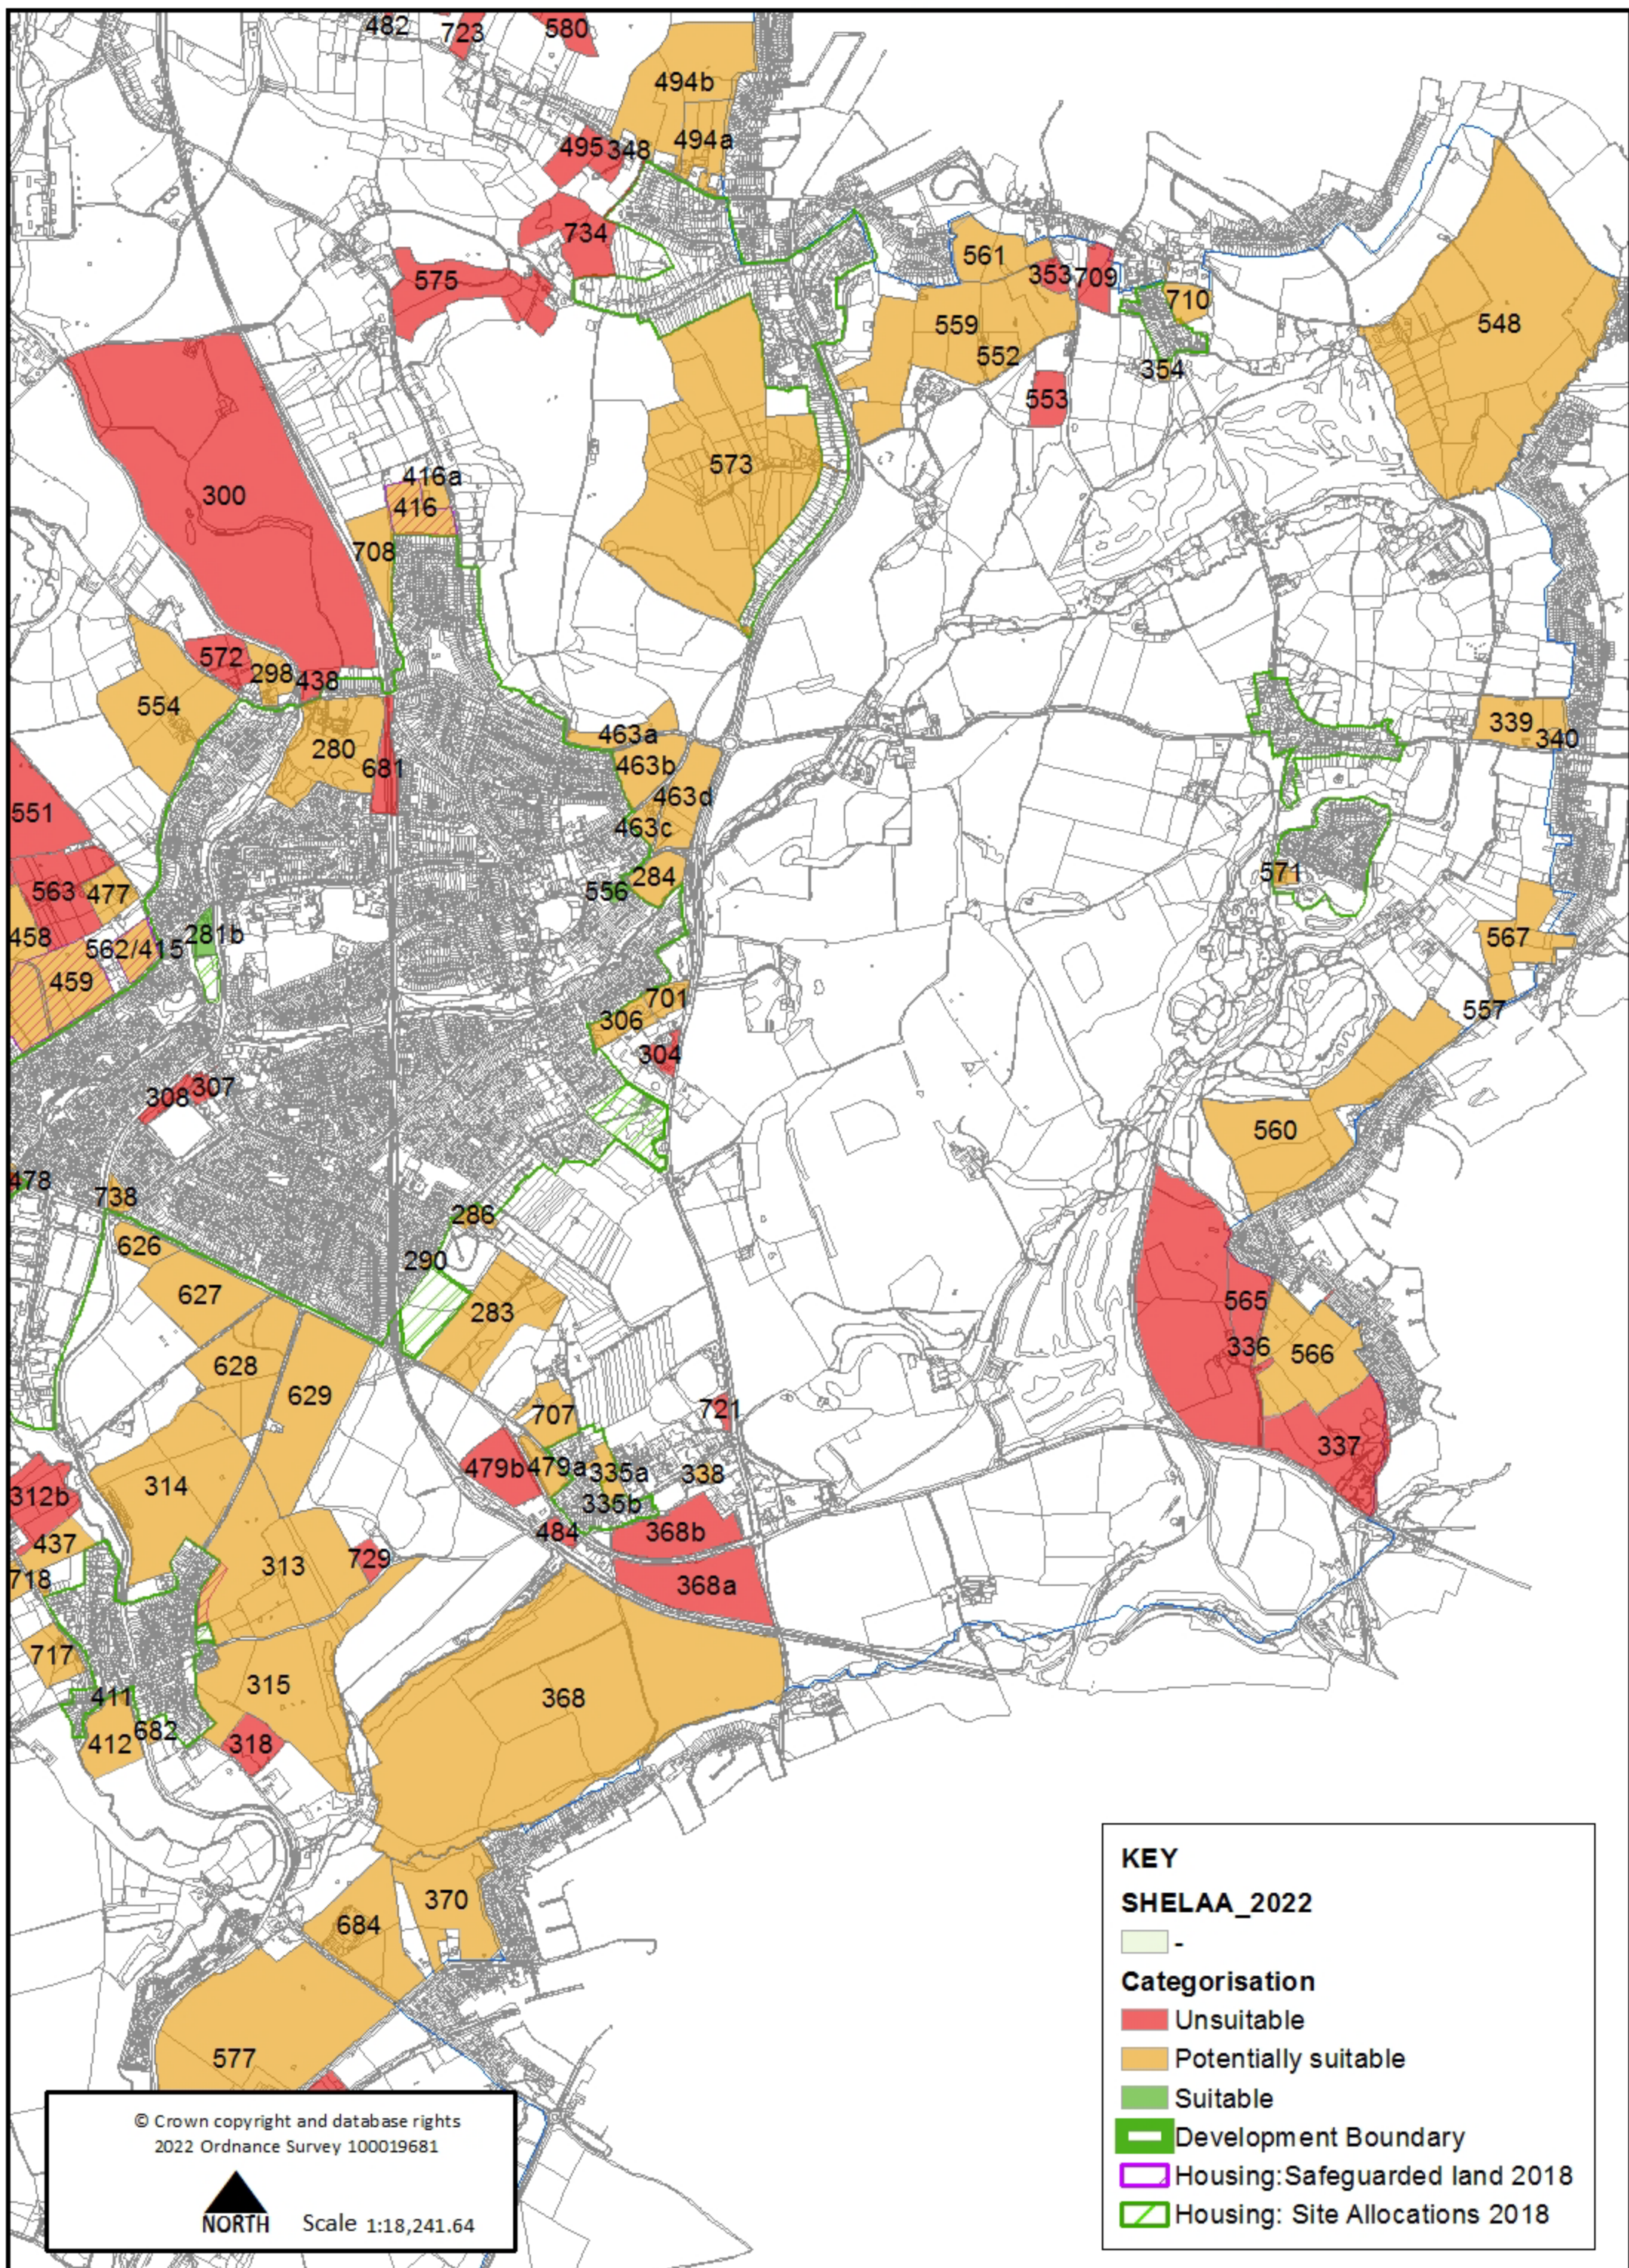

Western Edge of the Black Country (central) SHELAA map

© Crown copyright and database rights
2022 Ordnance Survey 100019681

Scale 1:18,241.64