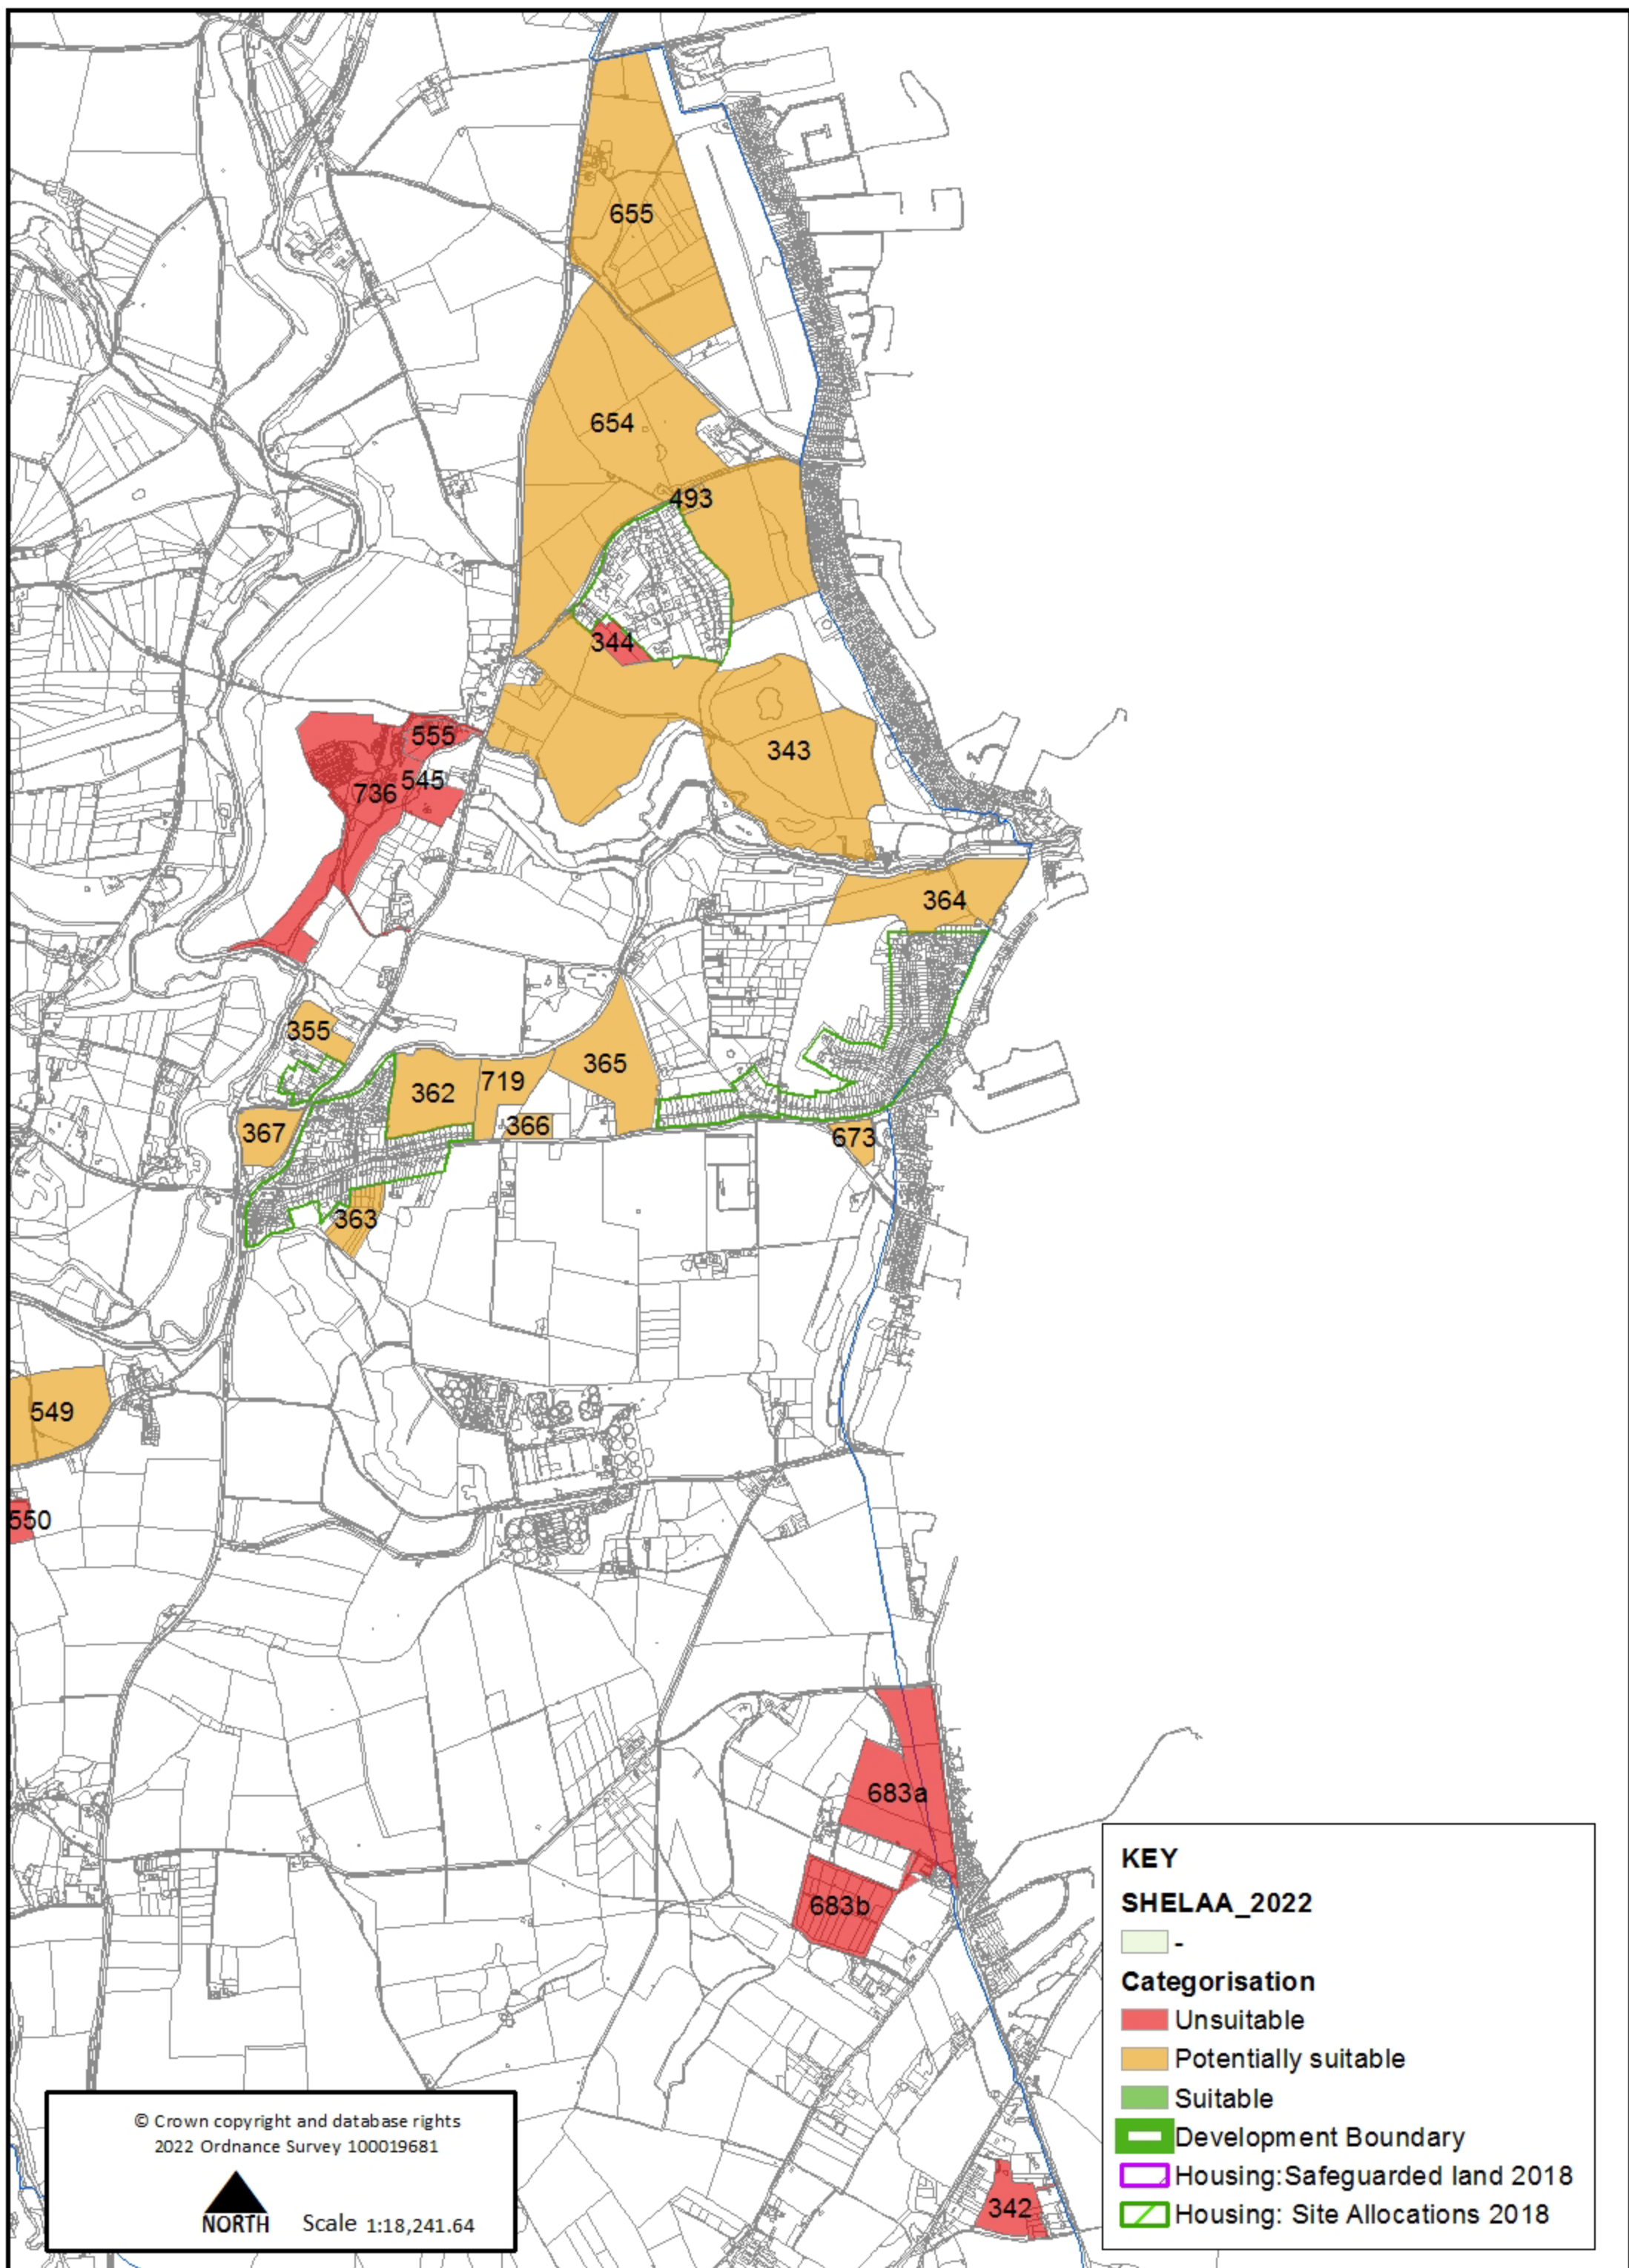

Western Edge of the Black Country (south) SHELAA map

© Crown copyright and database rights
2022 Ordnance Survey 100019681

Scale 1:18,241.64