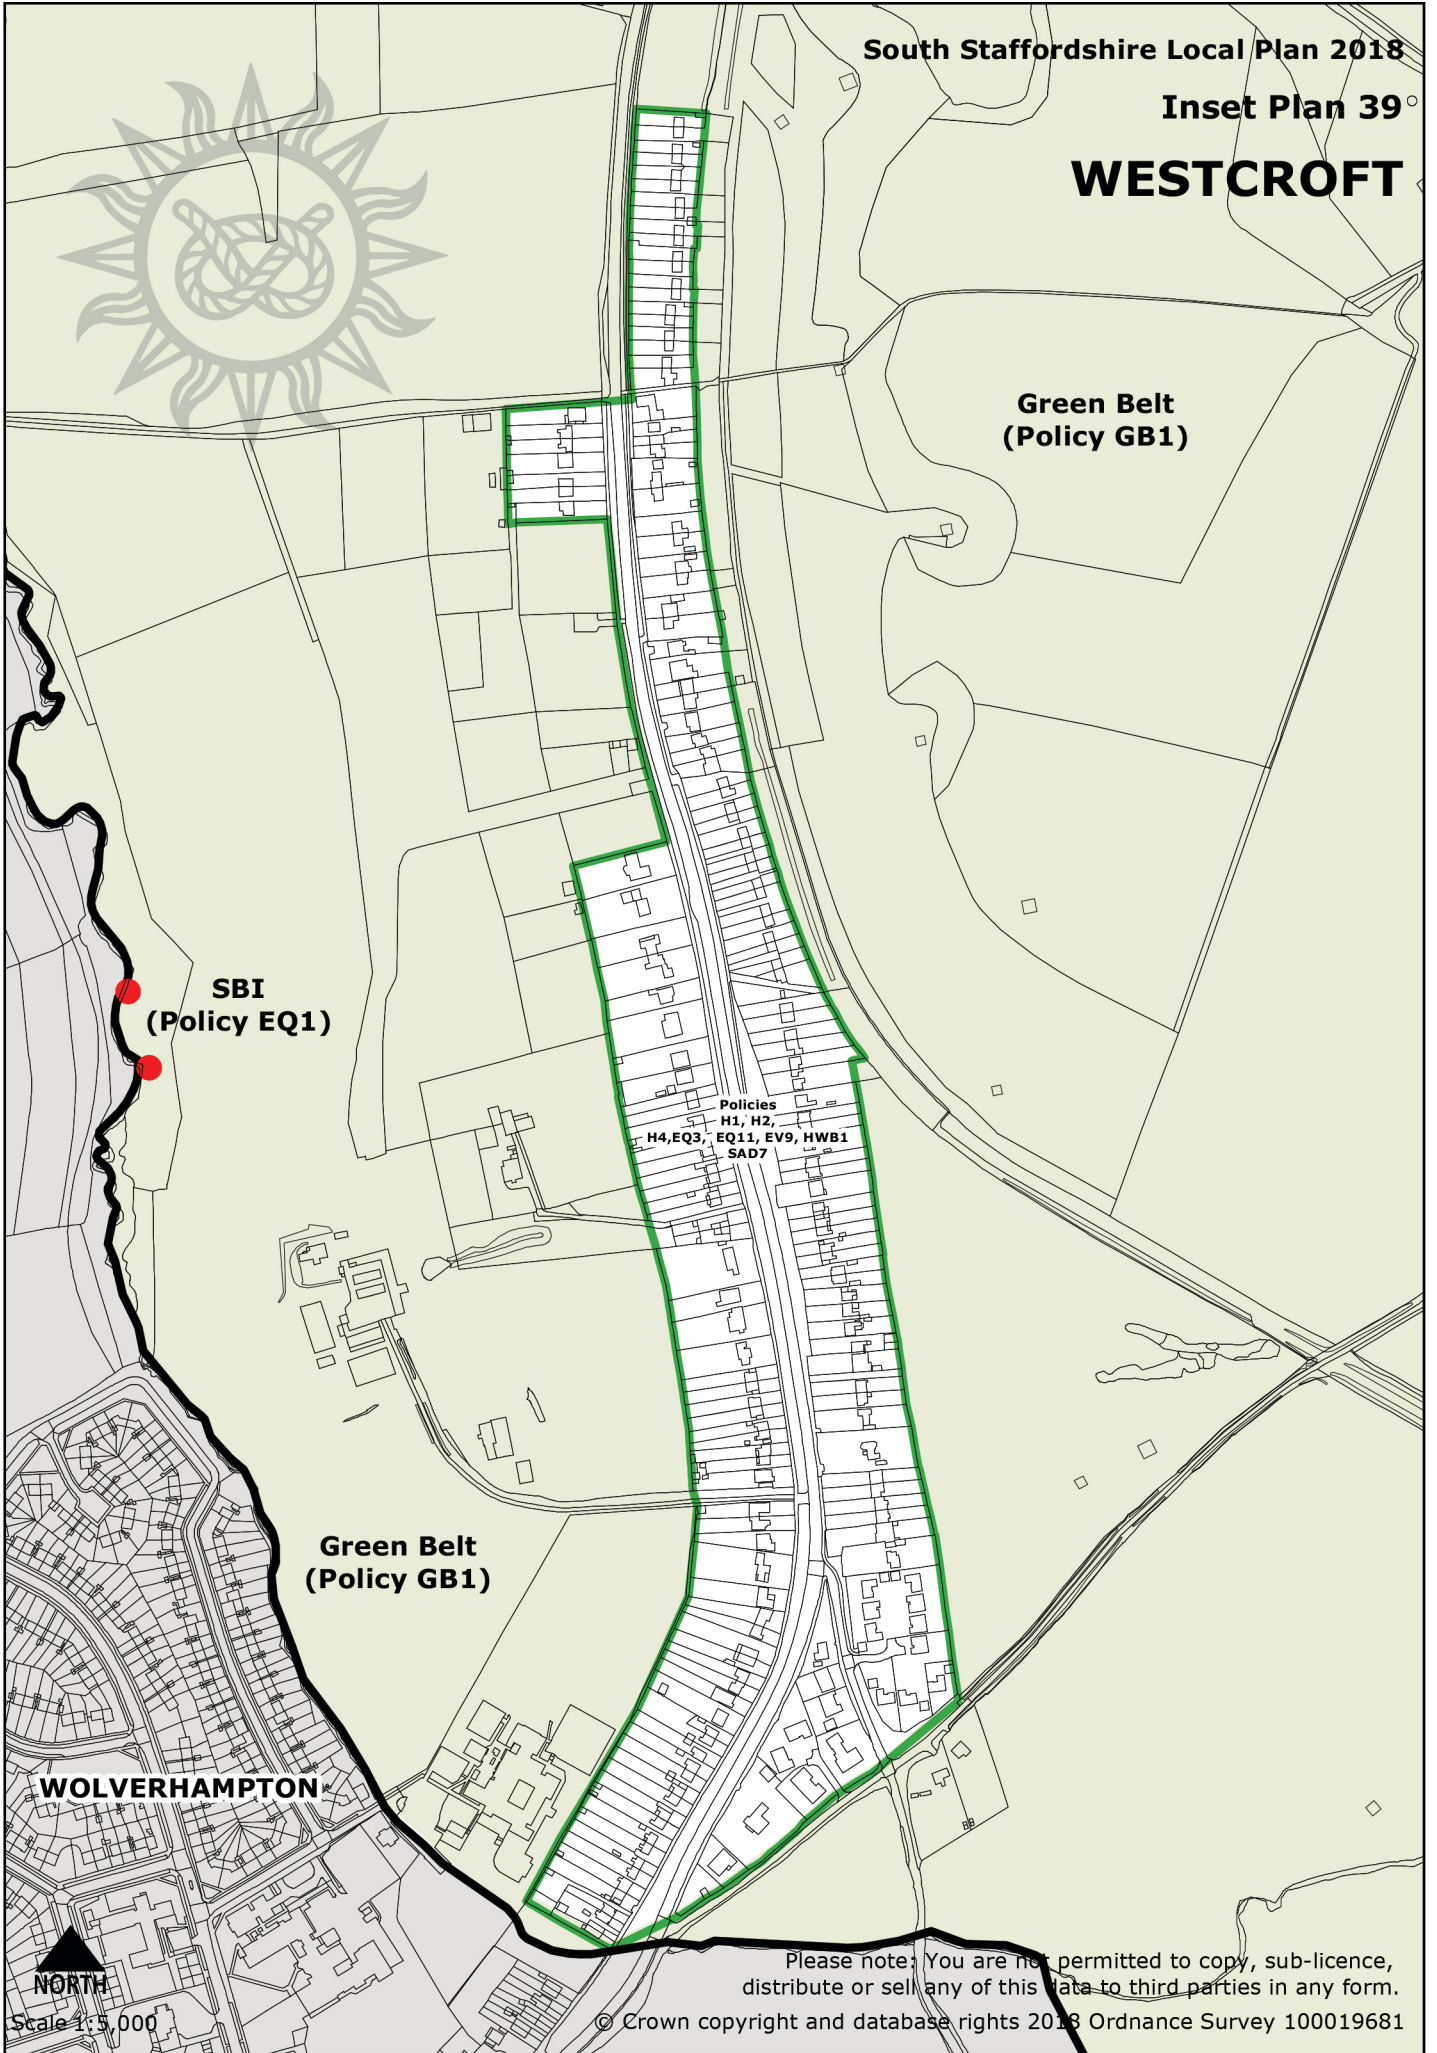

WESTCROFT

WOLVERHAMPTON

NORTH

Scale 1:5,000

Please note: You are not permitted to copy, sub-licence, distribute or sell any of this data to third parties in any form.

© Crown copyright and database rights 2018 Ordnance Survey 100019681