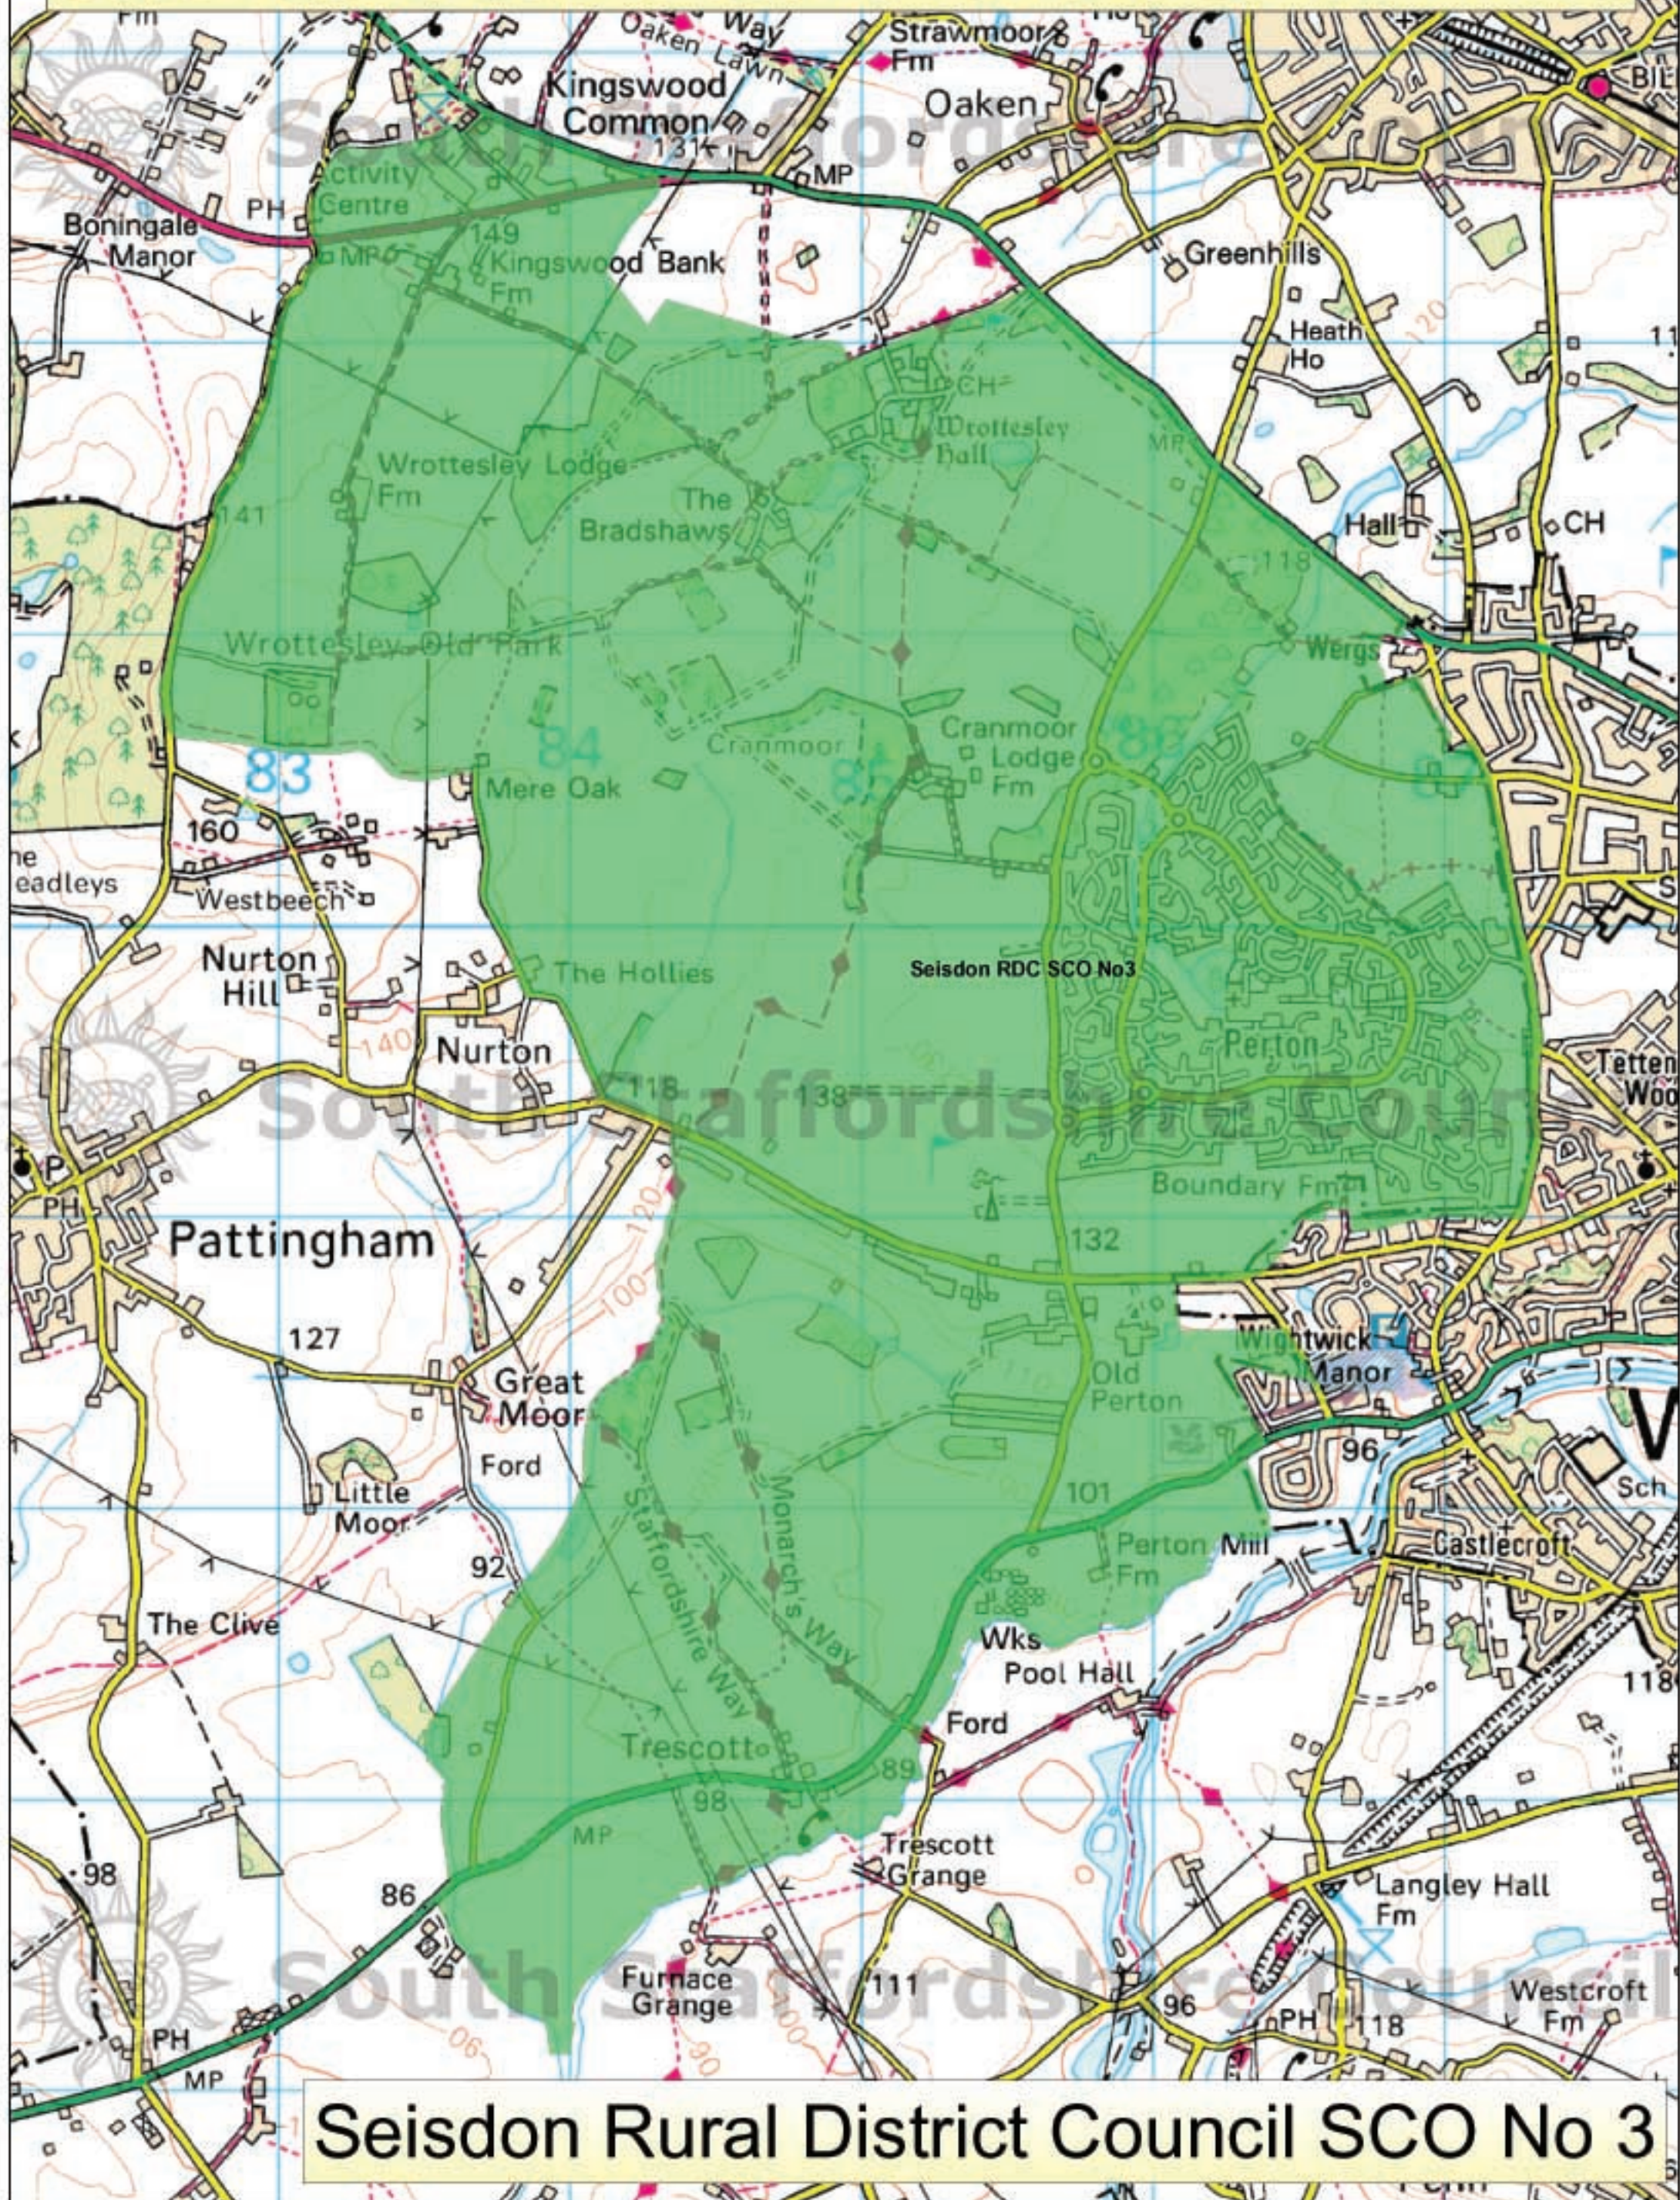

# South Staffordshire Council Smoke Control Areas

Seisdon Rural District Council SCO No 3