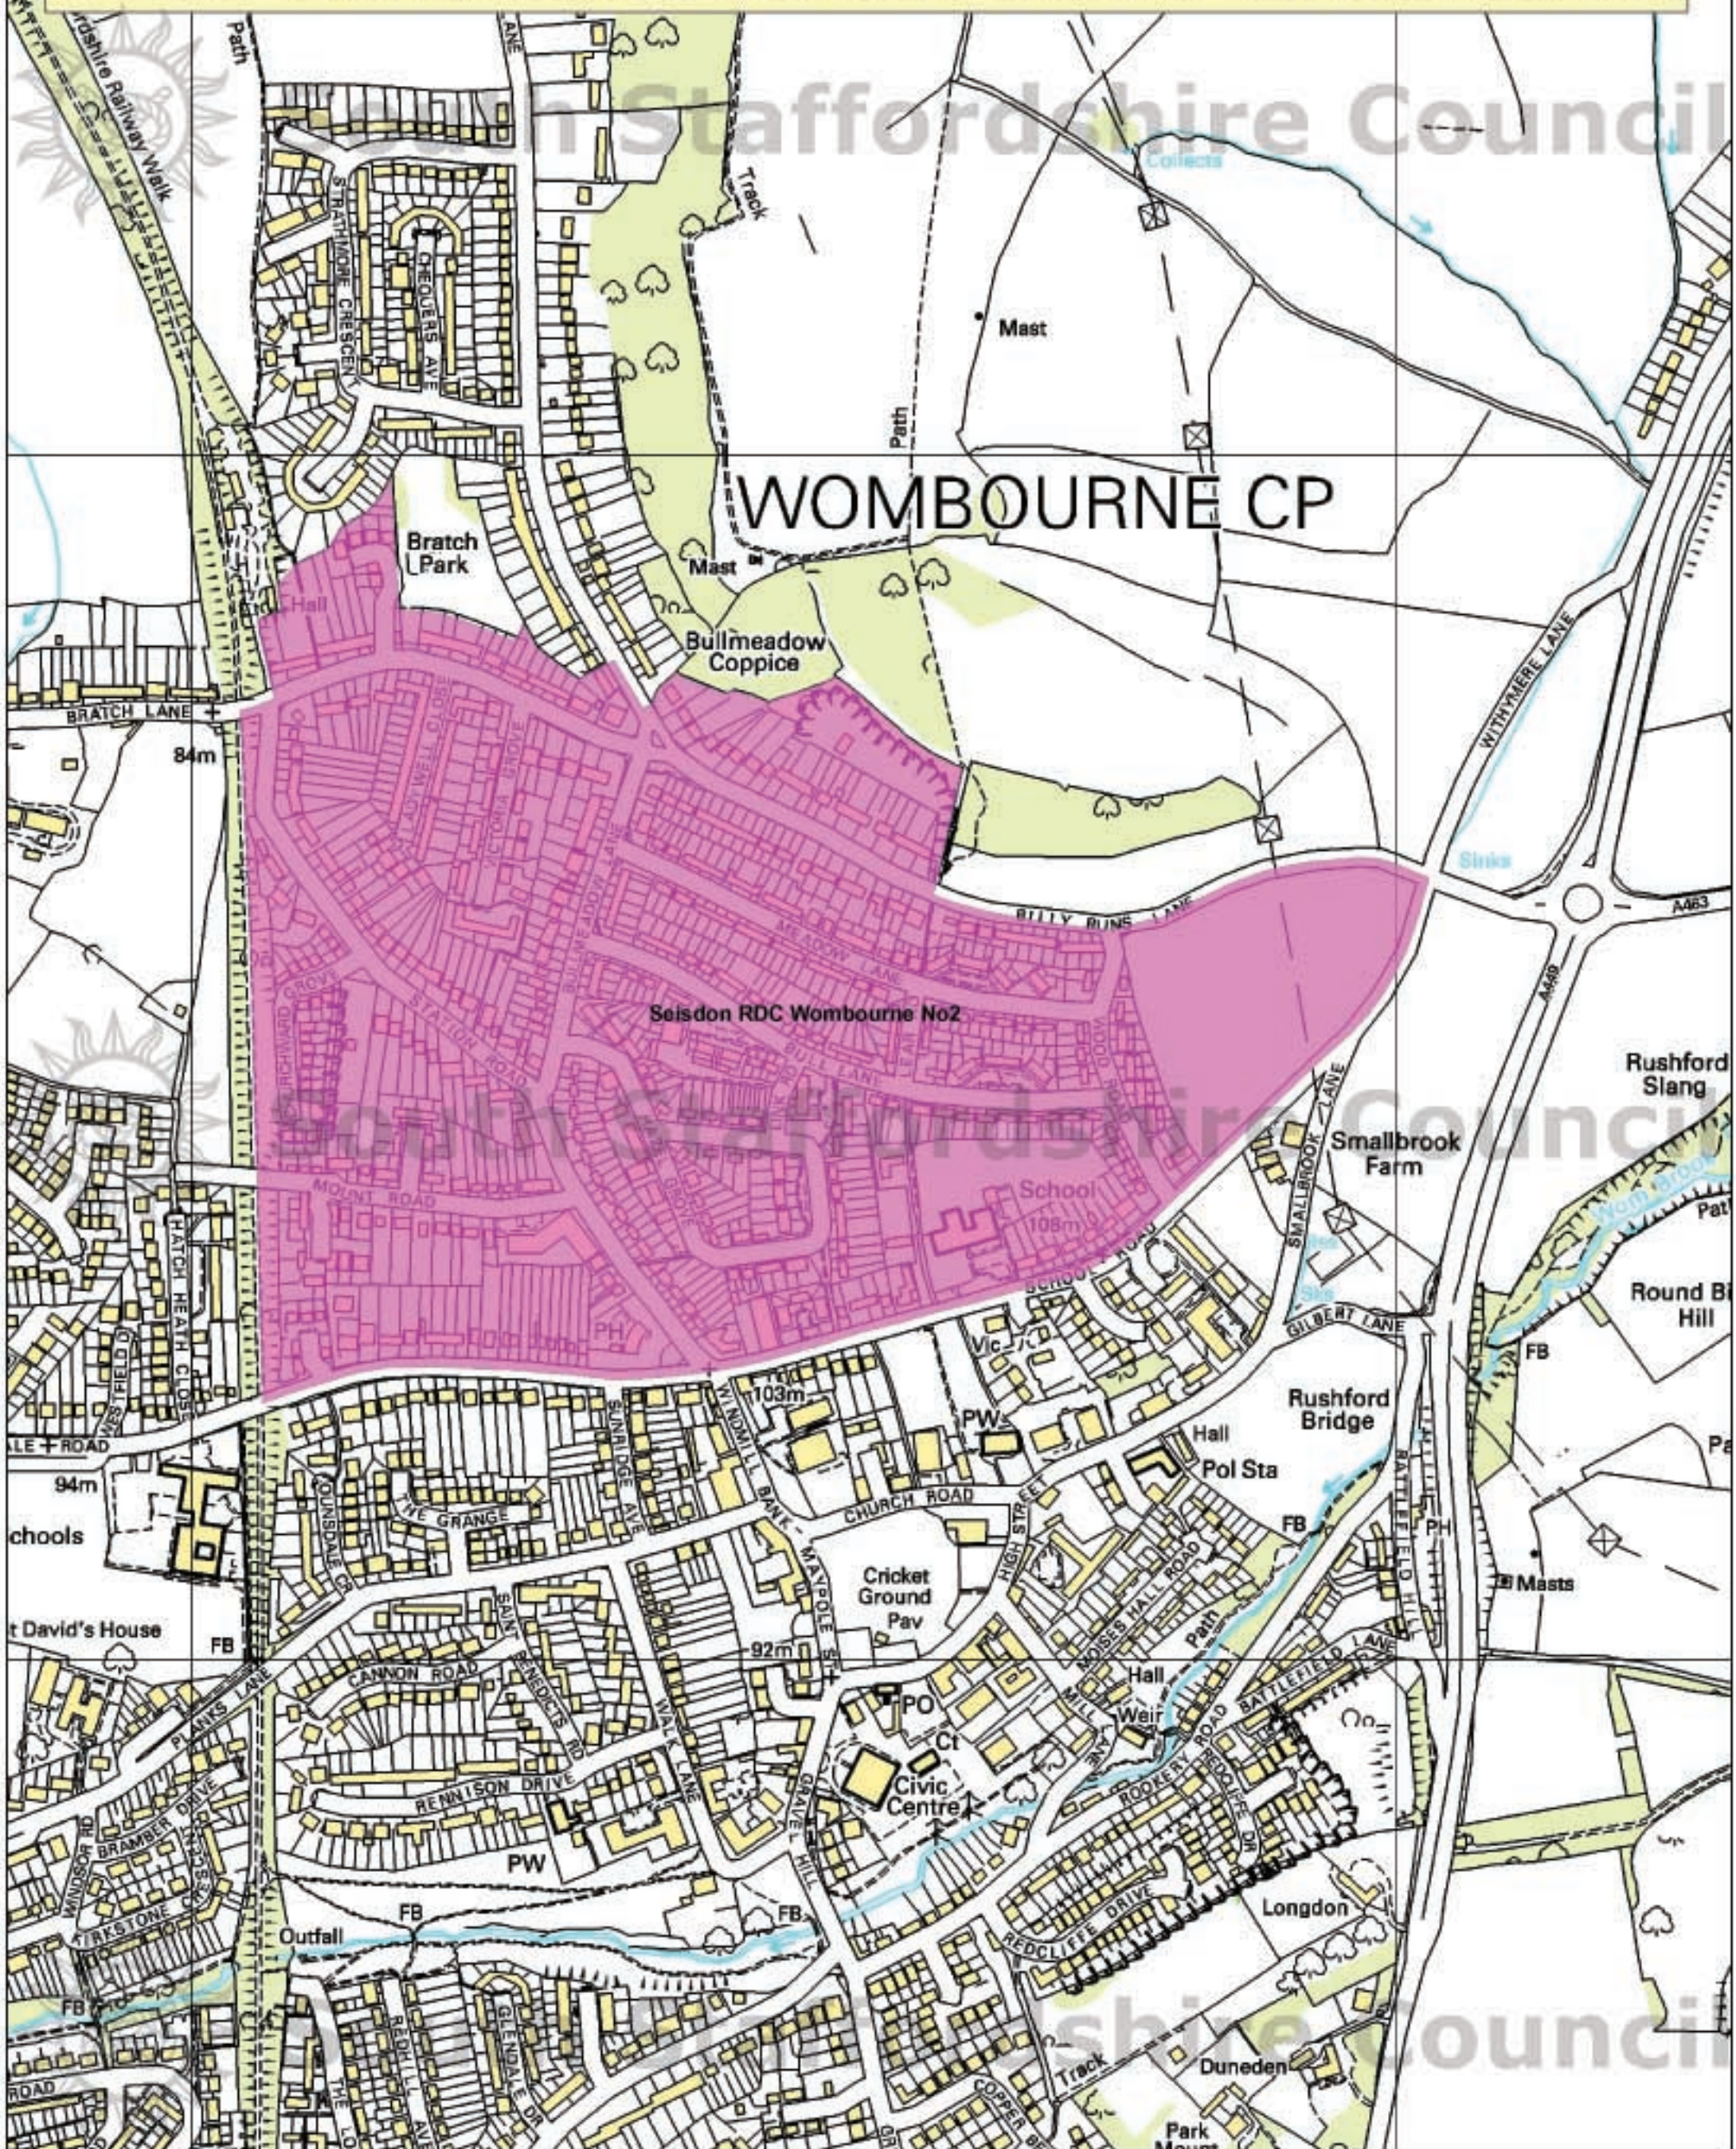

# South Staffordshire Council Smoke Control Areas

WOMBOURNE CP

Seisdon Rural District Council SCO No 2