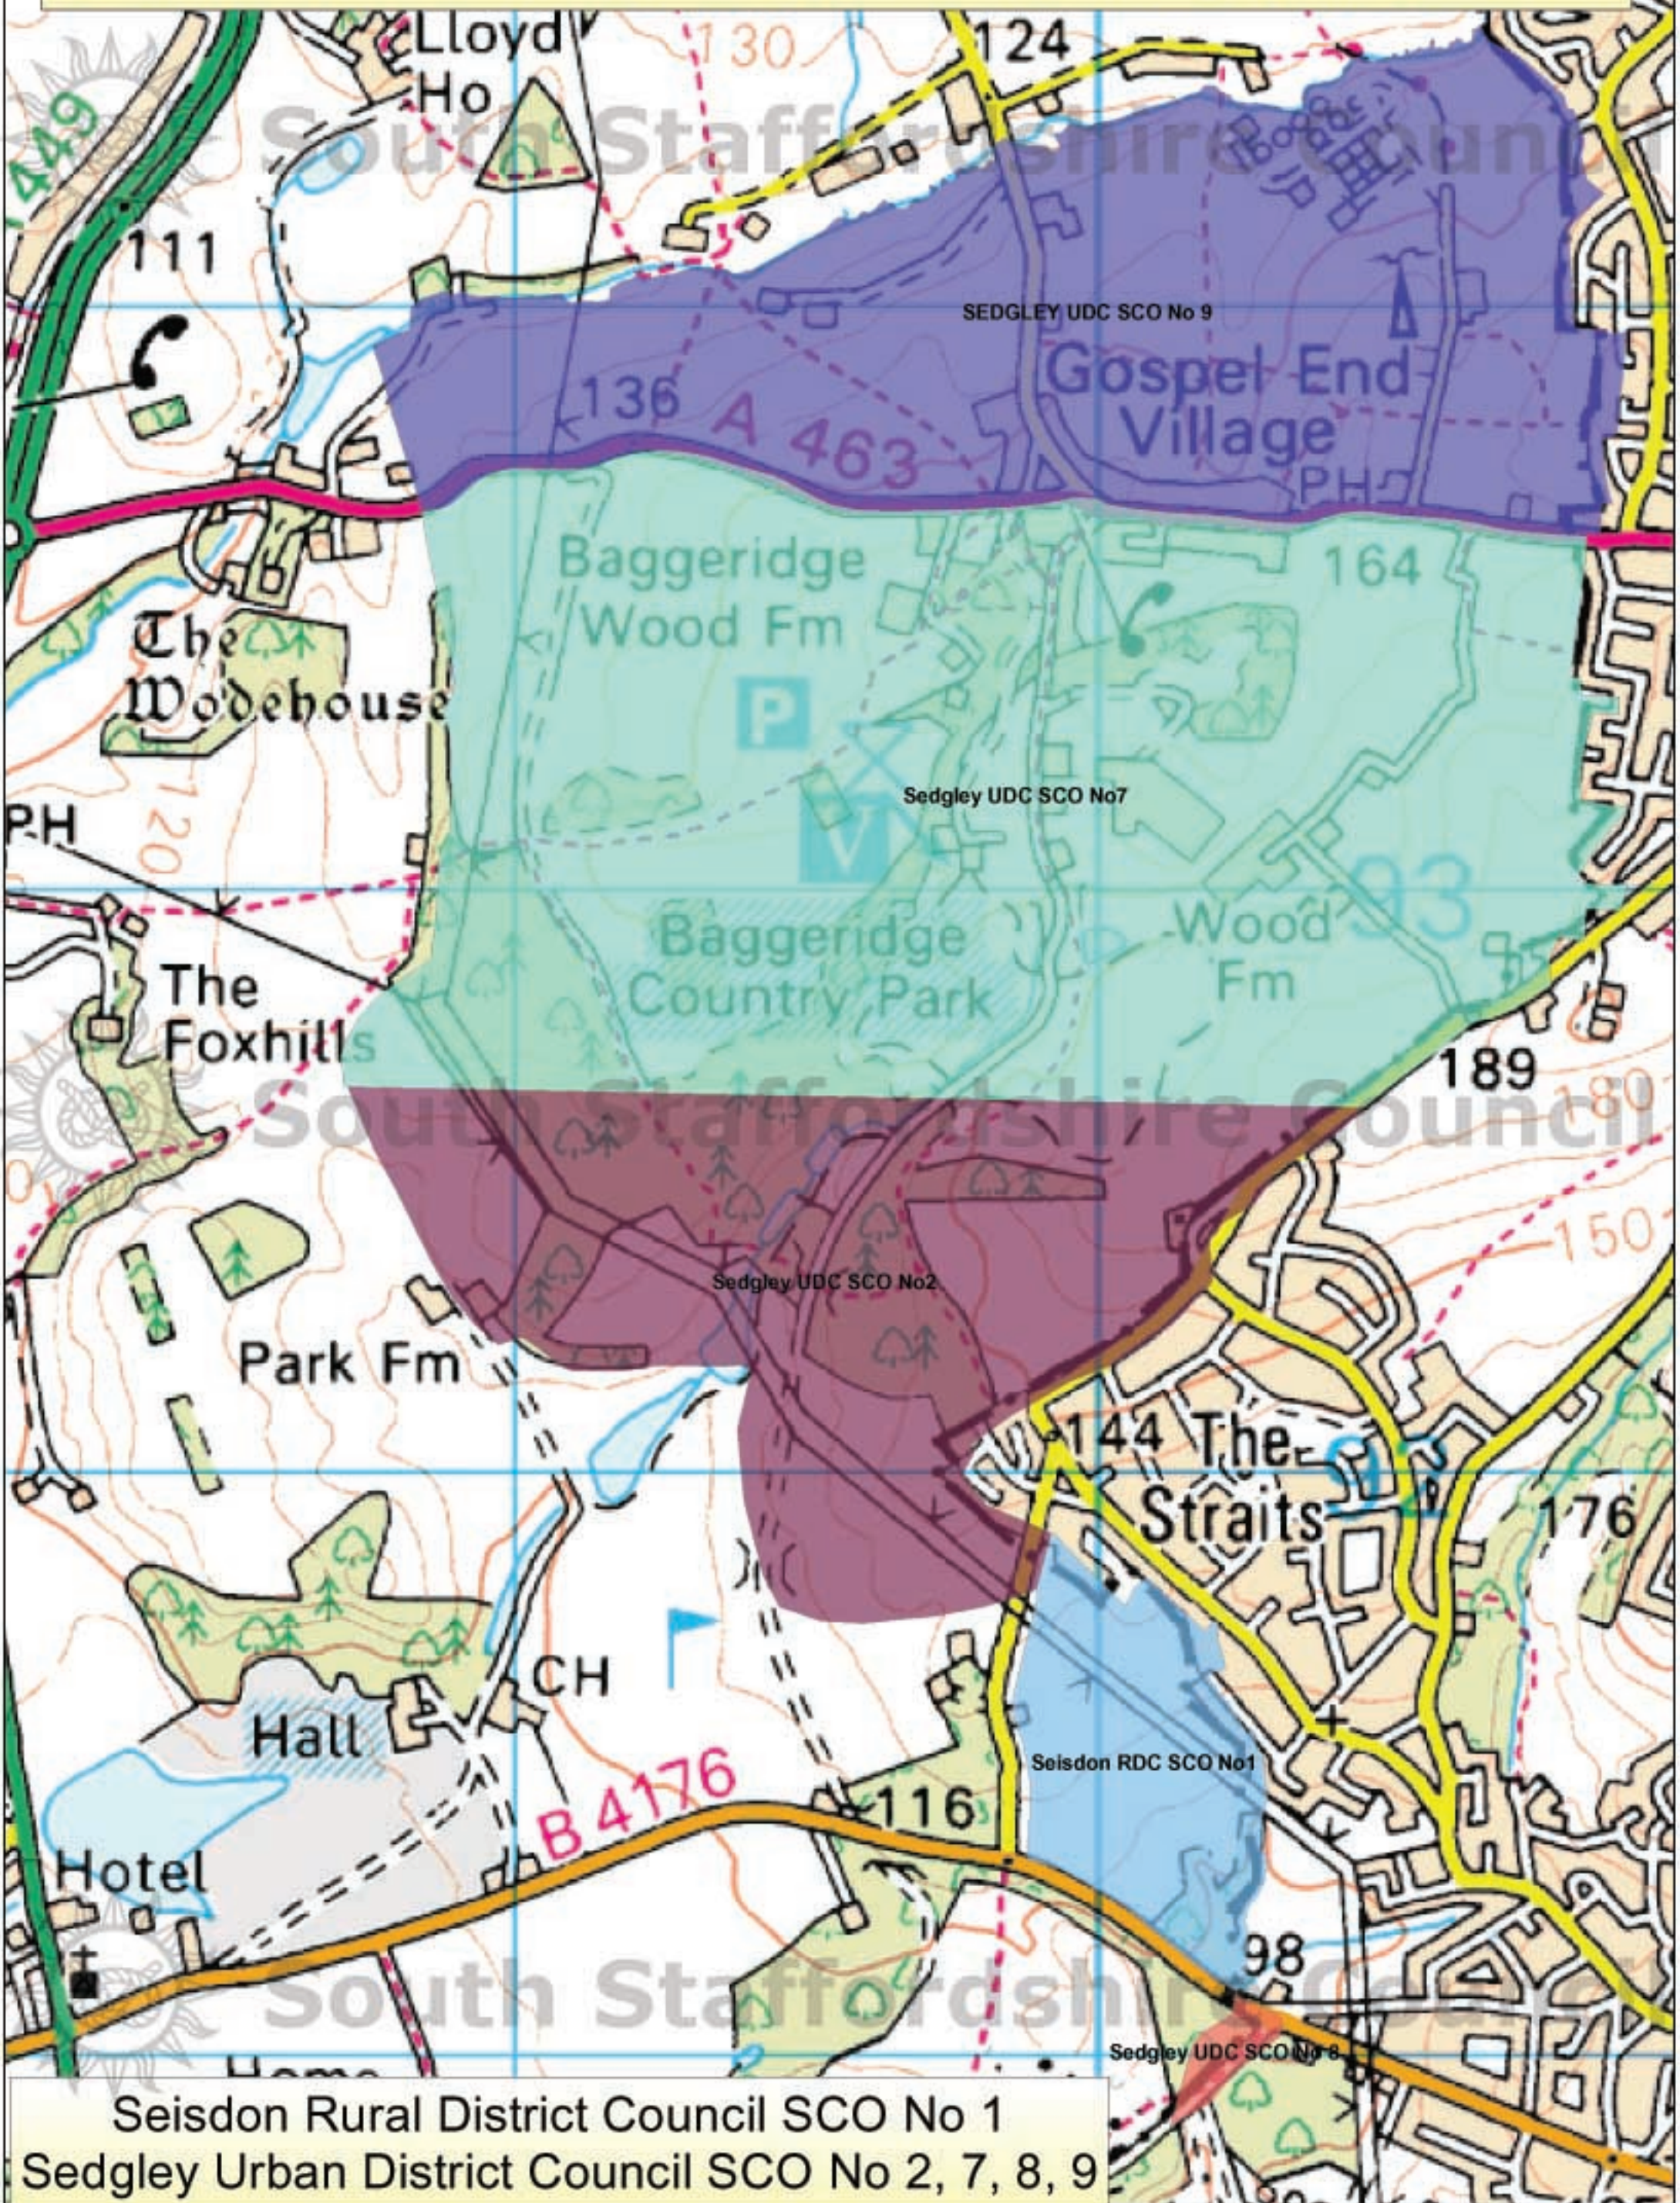

South Staffordshire Council Smoke Control Areas

Seisdon Rural District Council SCO No 1
Sedgley Urban District Council SCO No 2, 7, 8, 9