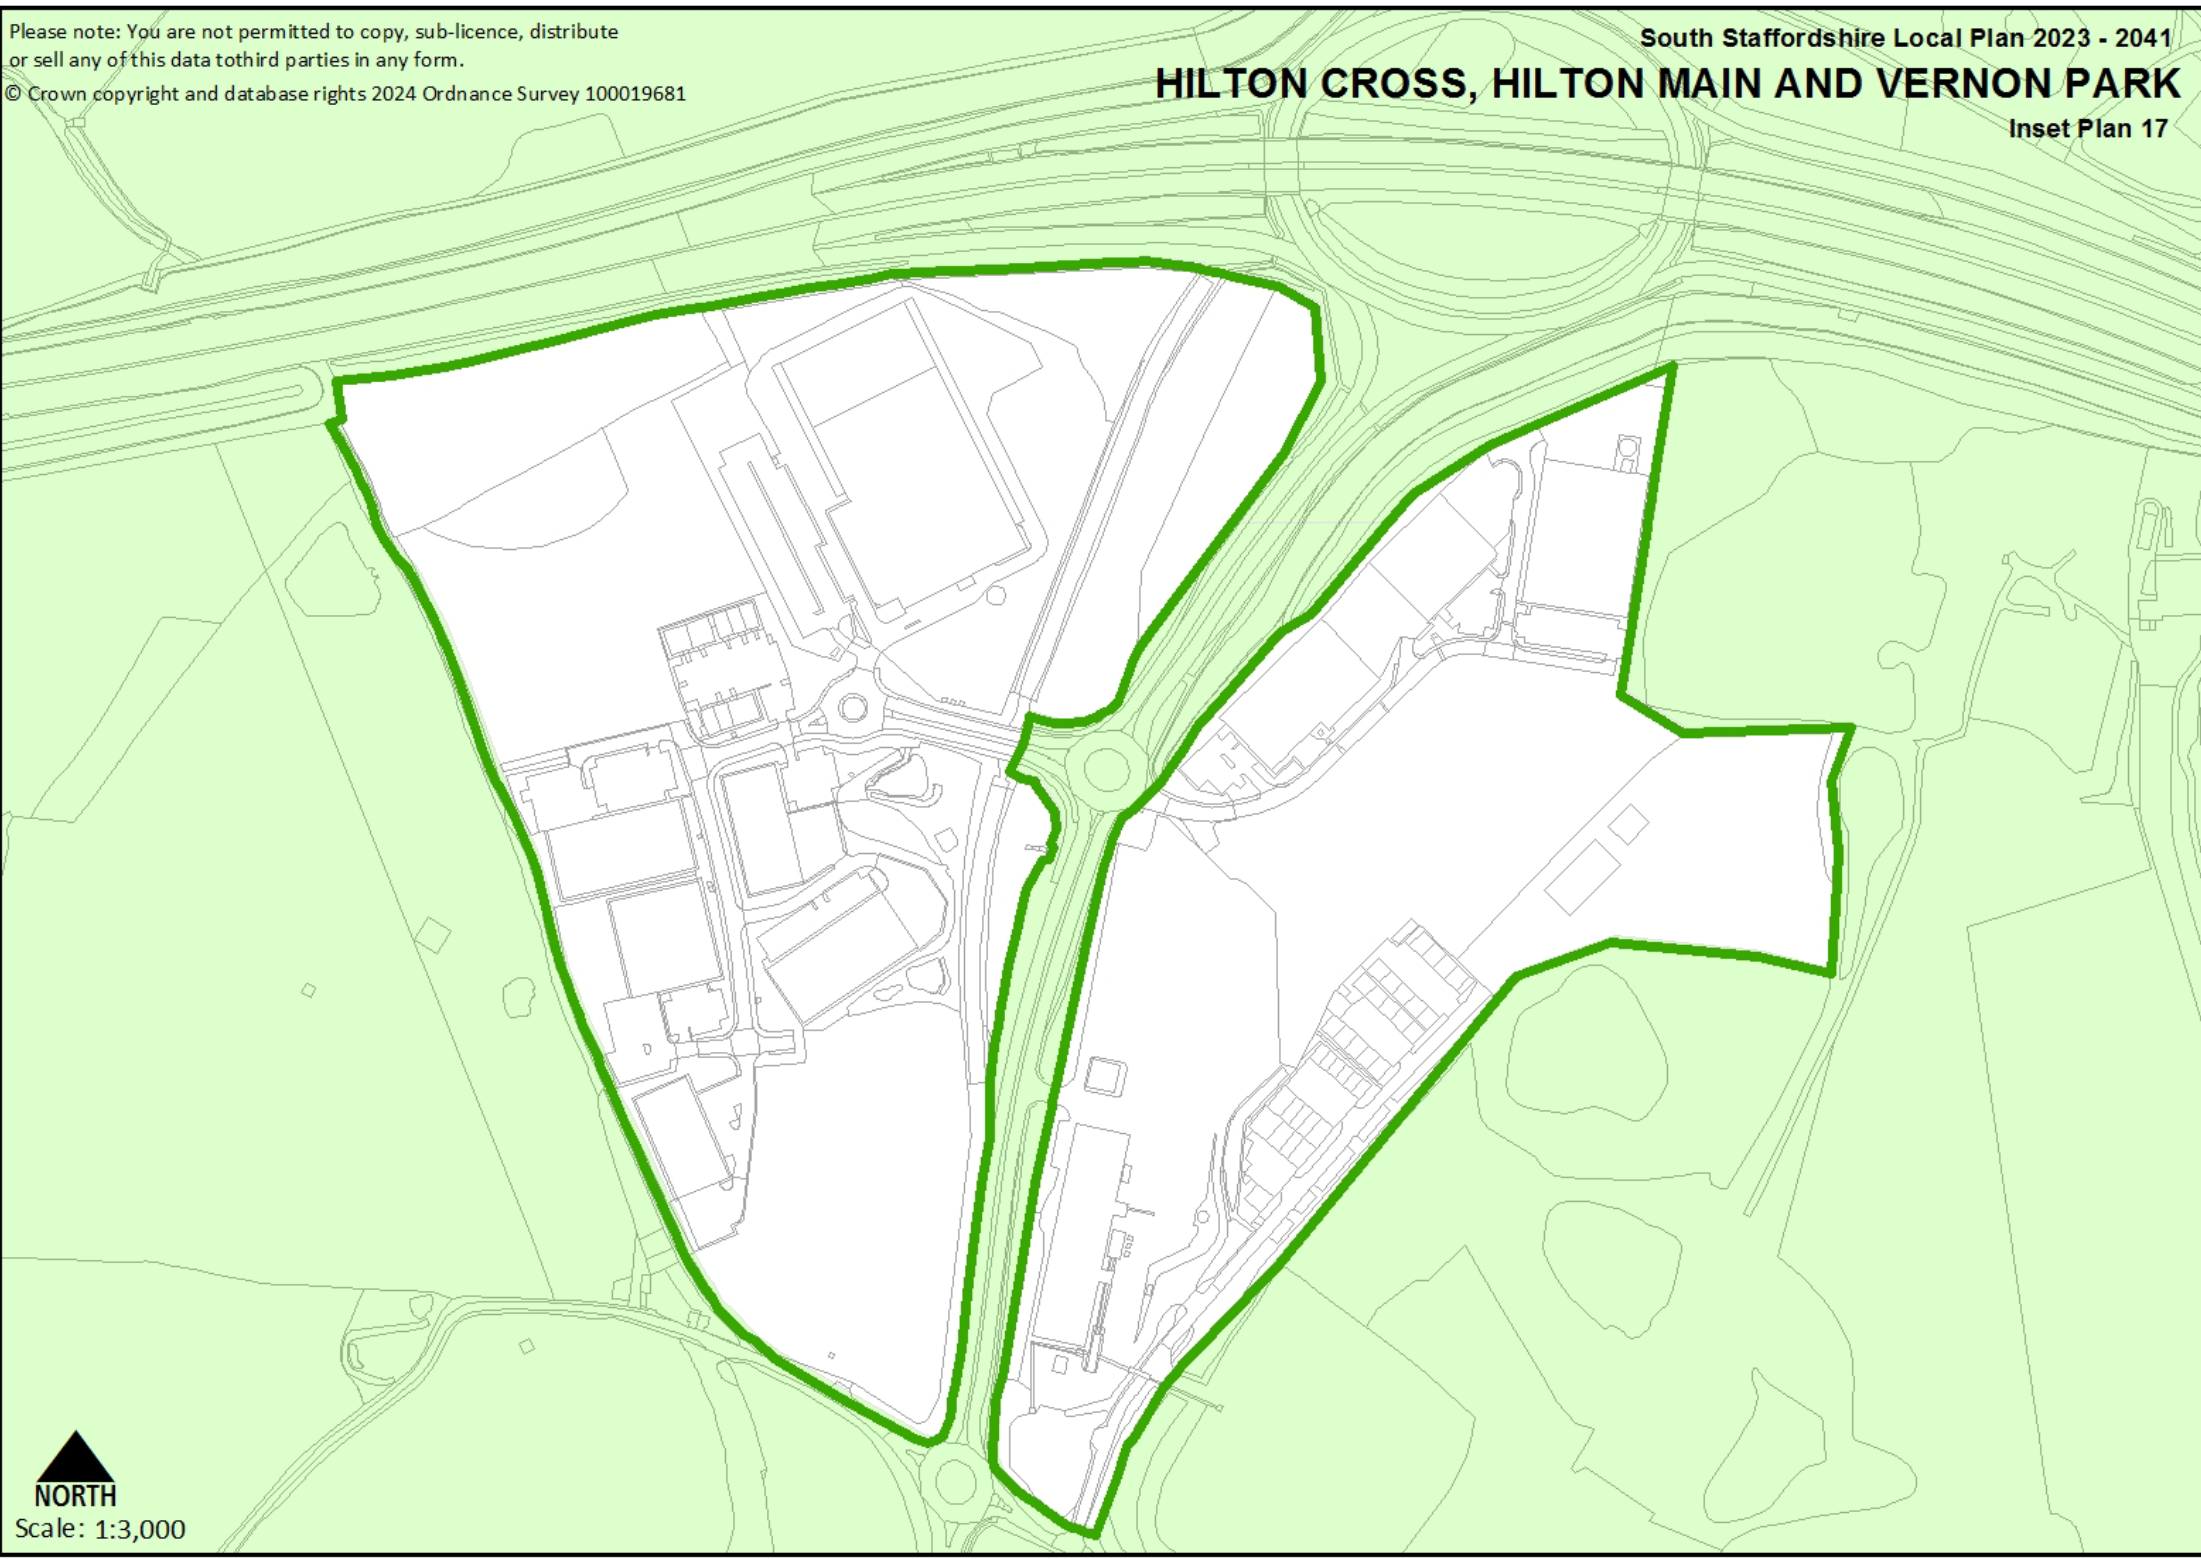

HILTON CROSS, HILTON MAIN AND VERNON PARK

Inset Plan 17

Please note: You are not permitted to copy, sub-licence, distribute or sell any of this data to third parties in any form.

© Crown copyright and database rights 2024 Ordnance Survey 100019681

NORTH

Scale: 1:3,000