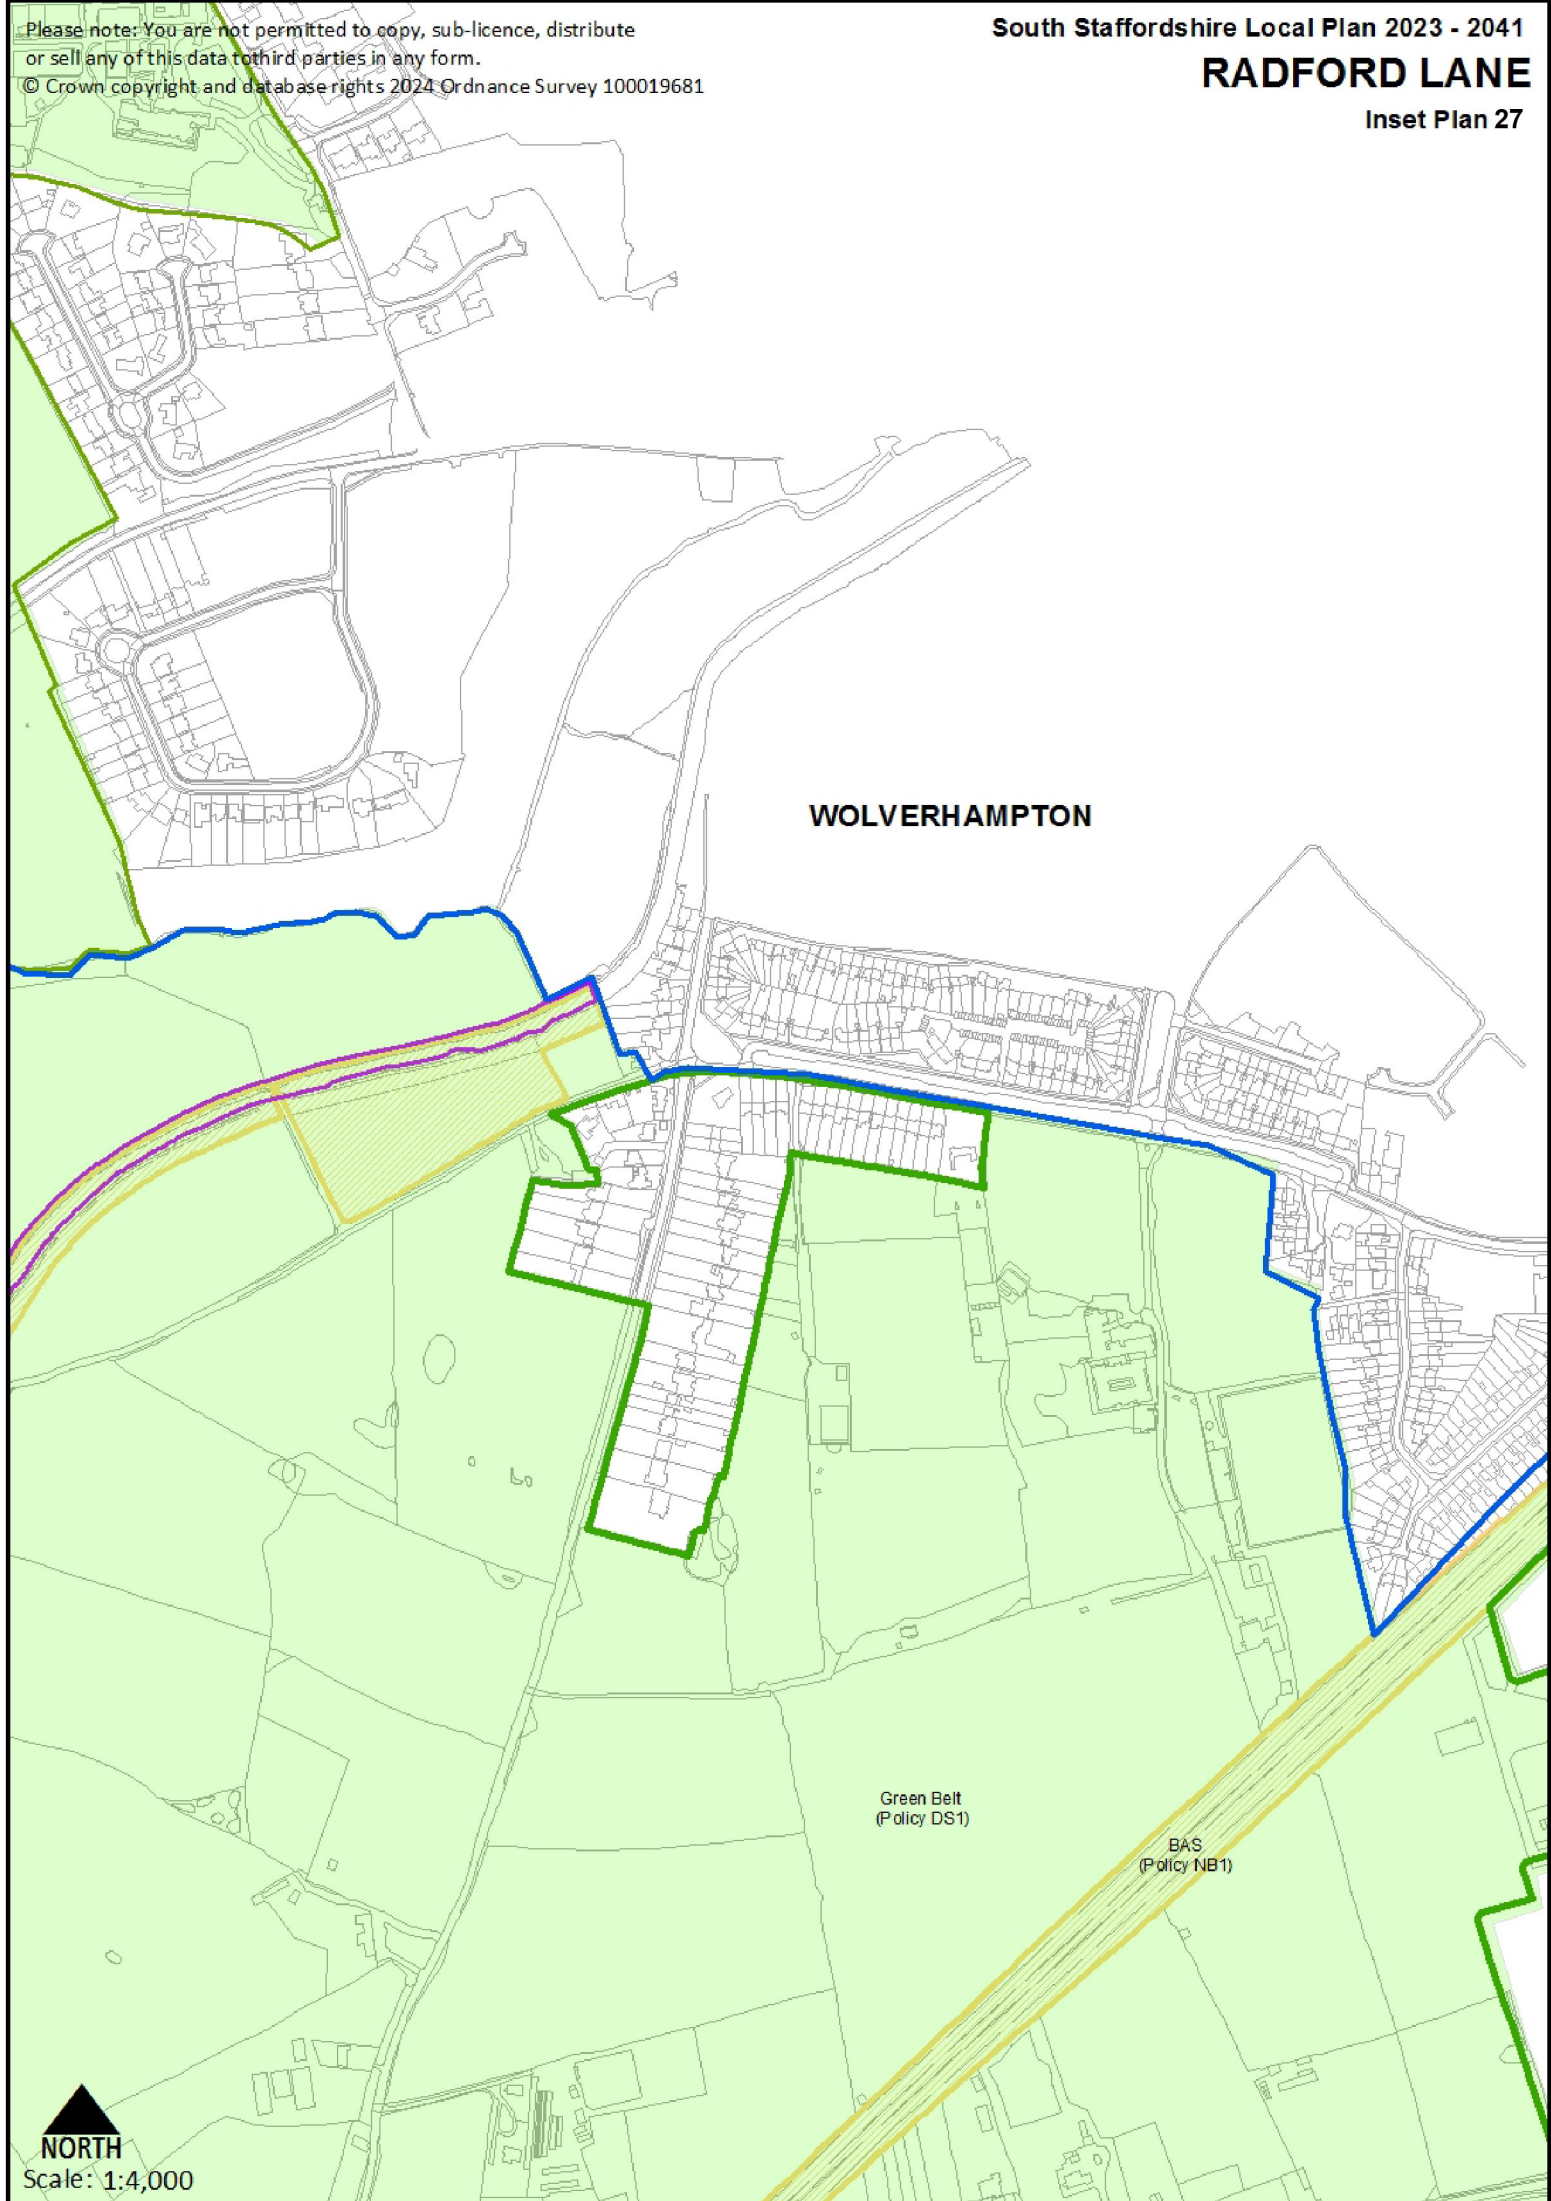

# RADFORD LANE

Inset Plan 27

WOLVERHAMPTON

Green Belt  
(Policy DS1)

BAS  
(Policy NB1)