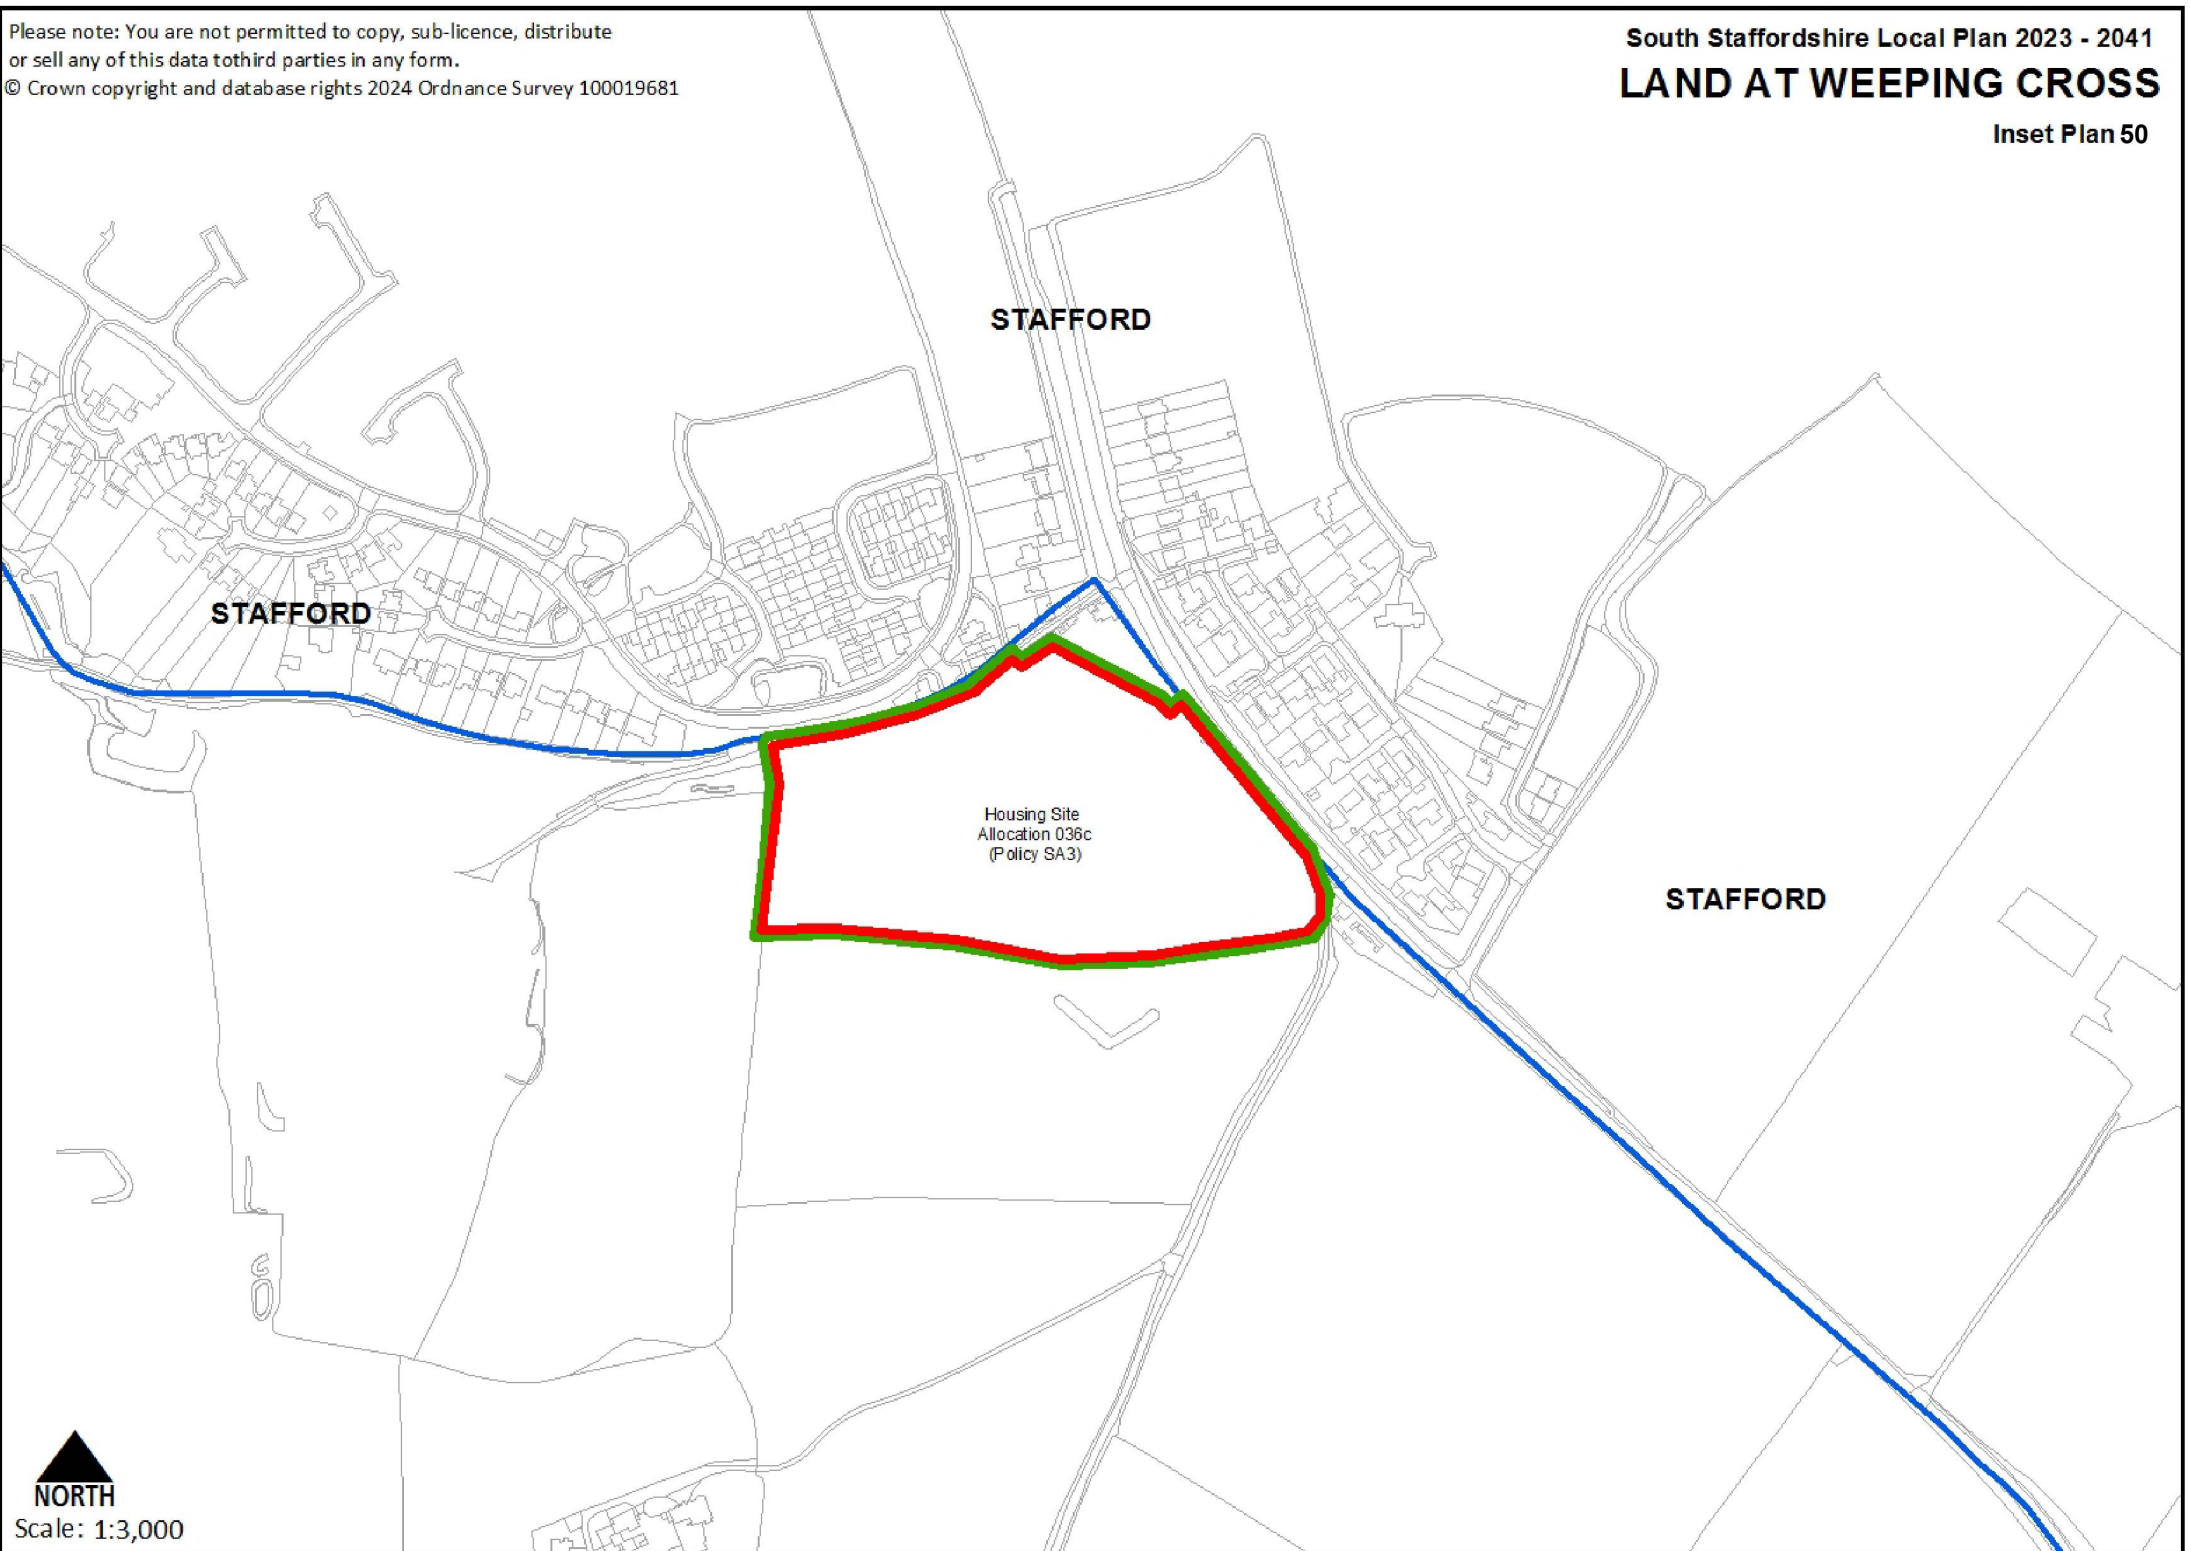

Please note: You are not permitted to copy, sub-licence, distribute or sell any of this data to third parties in any form.
© Crown copyright and database rights 2024 Ordnance Survey 100019681

South Staffordshire Local Plan 2023 - 2041
LAND AT WEEPING CROSS

Inset Plan 50

STAFFORD

STAFFORD

Housing Site
Allocation 036c
(Policy SA3)

STAFFORD

NORTH
Scale: 1:3,000