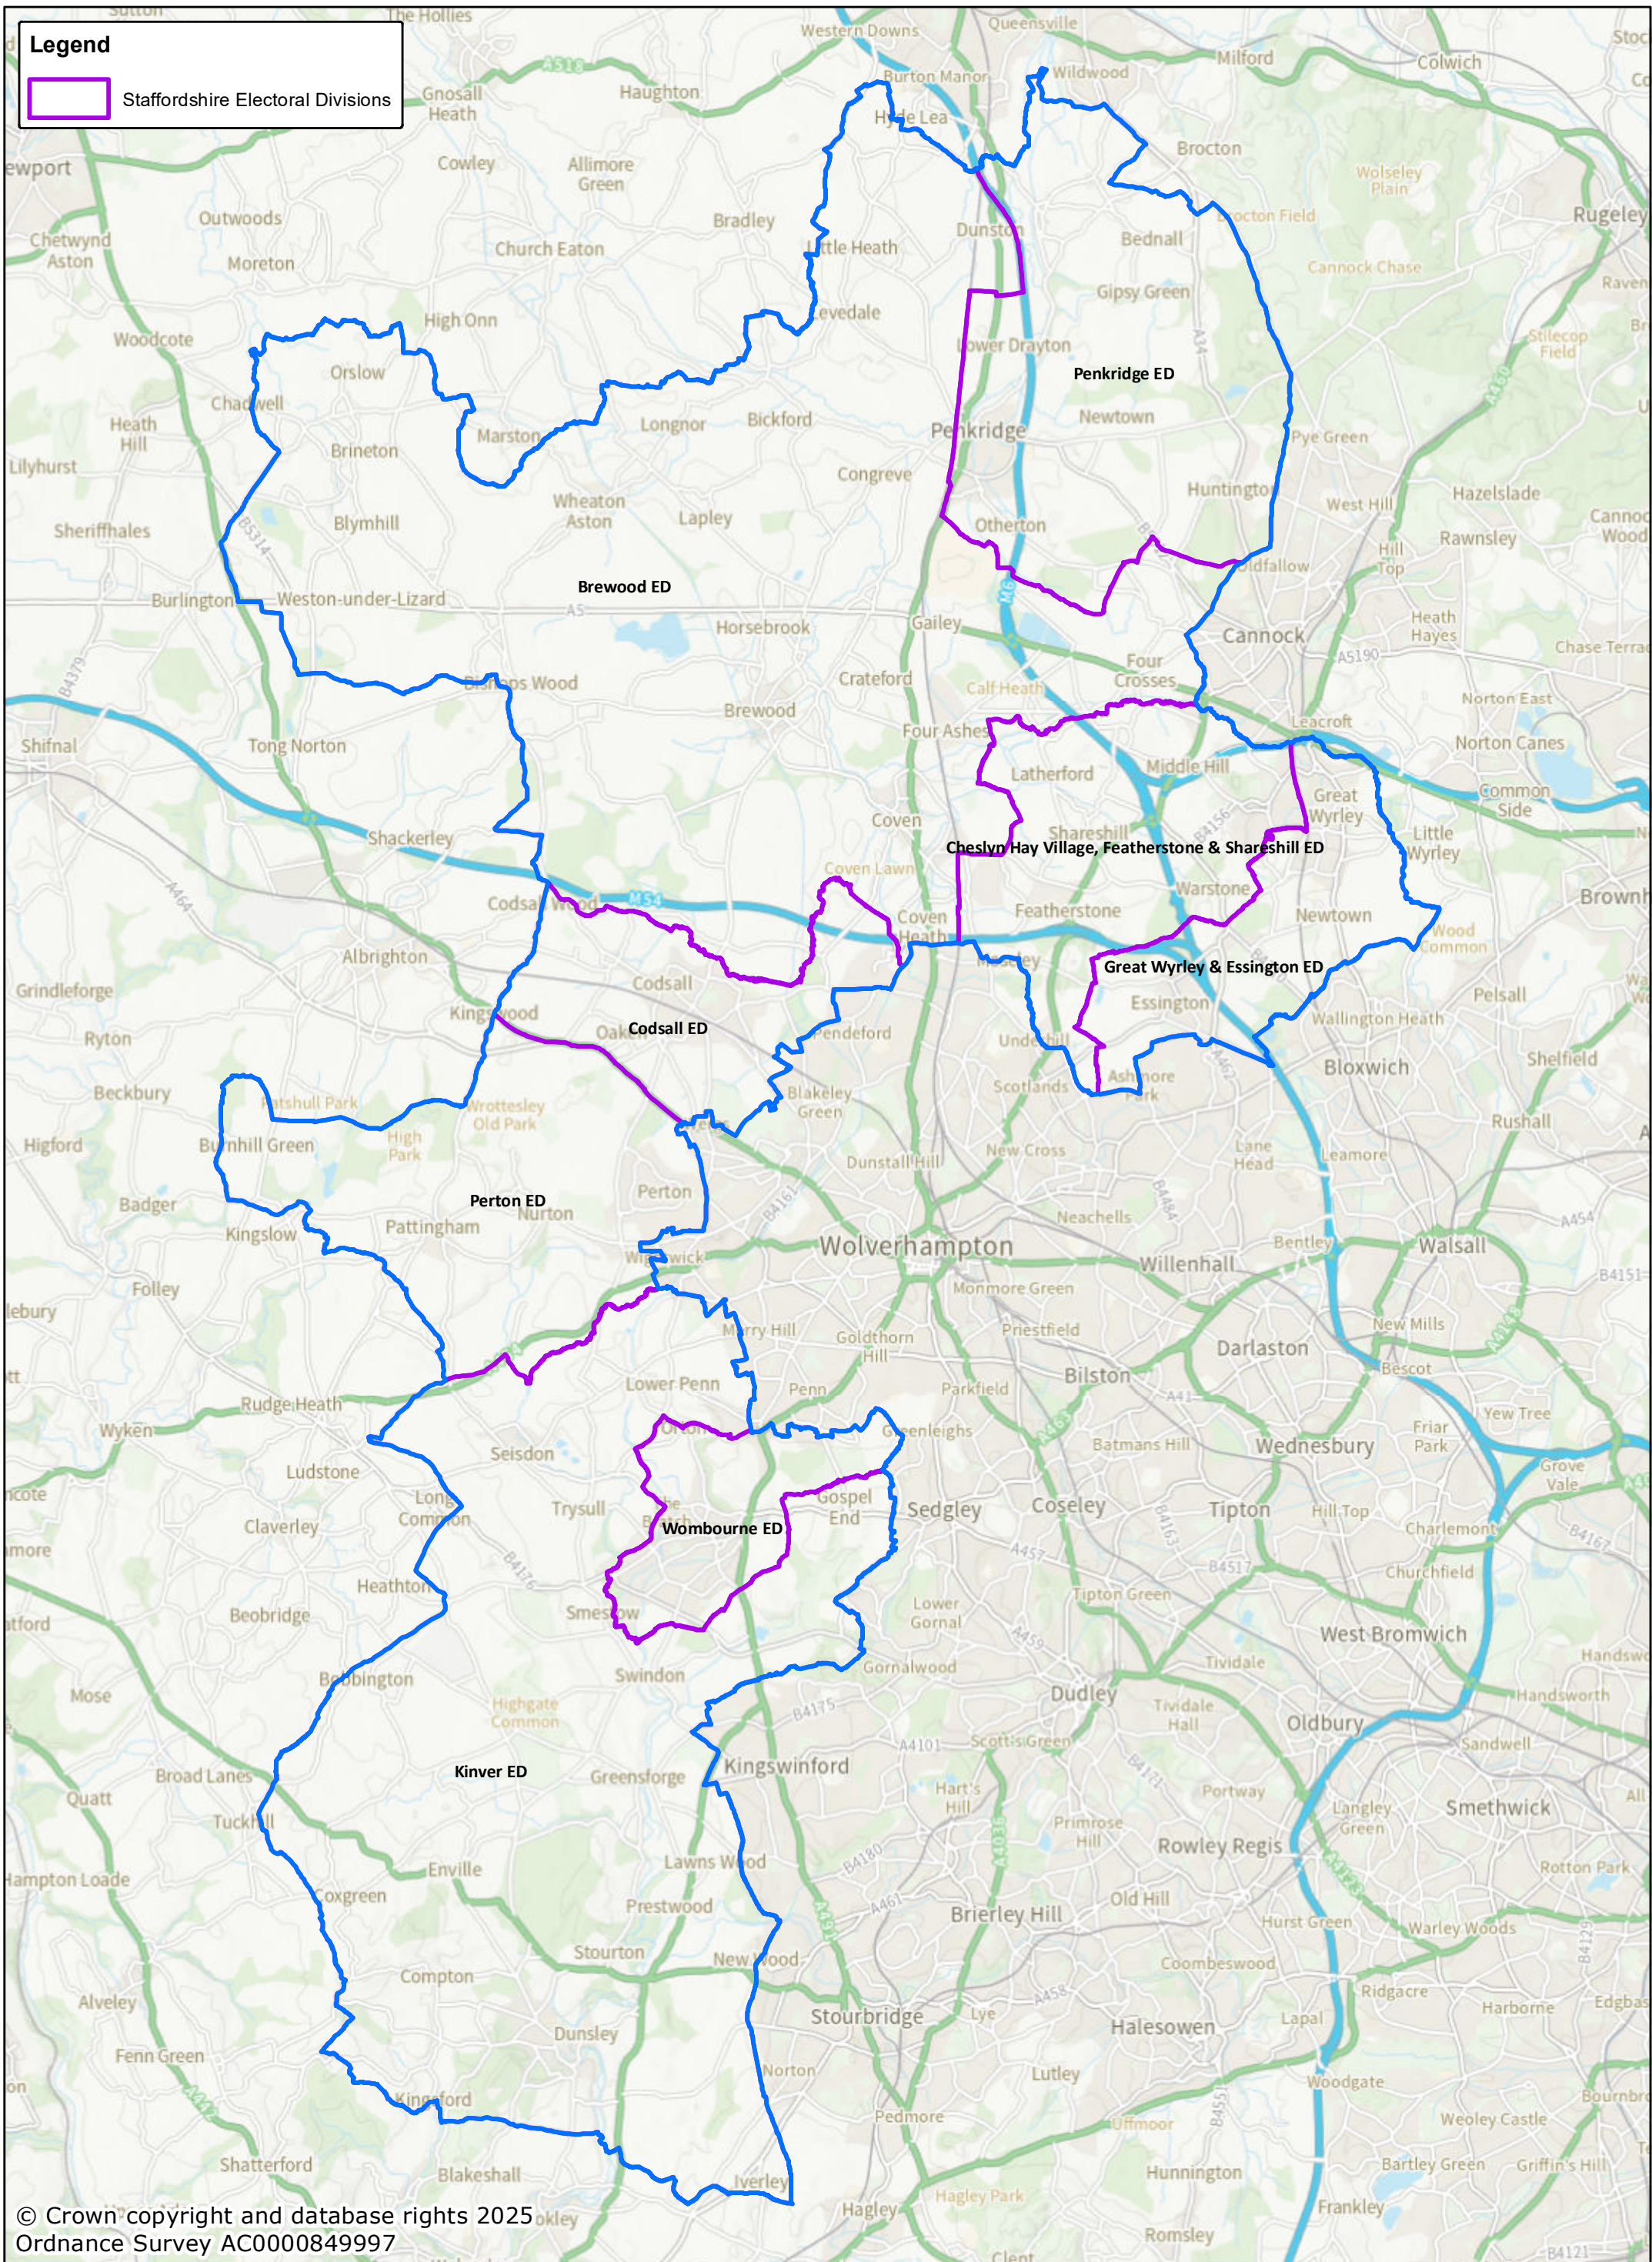

Legend

 Staffordshire Electoral Divisions

© Crown copyright and database rights 2025
 Ordnance Survey AC0000849997

Author: Digital Services
 Scale: 1:110,000
 Date: Jan 2025

SSDC County Divisions